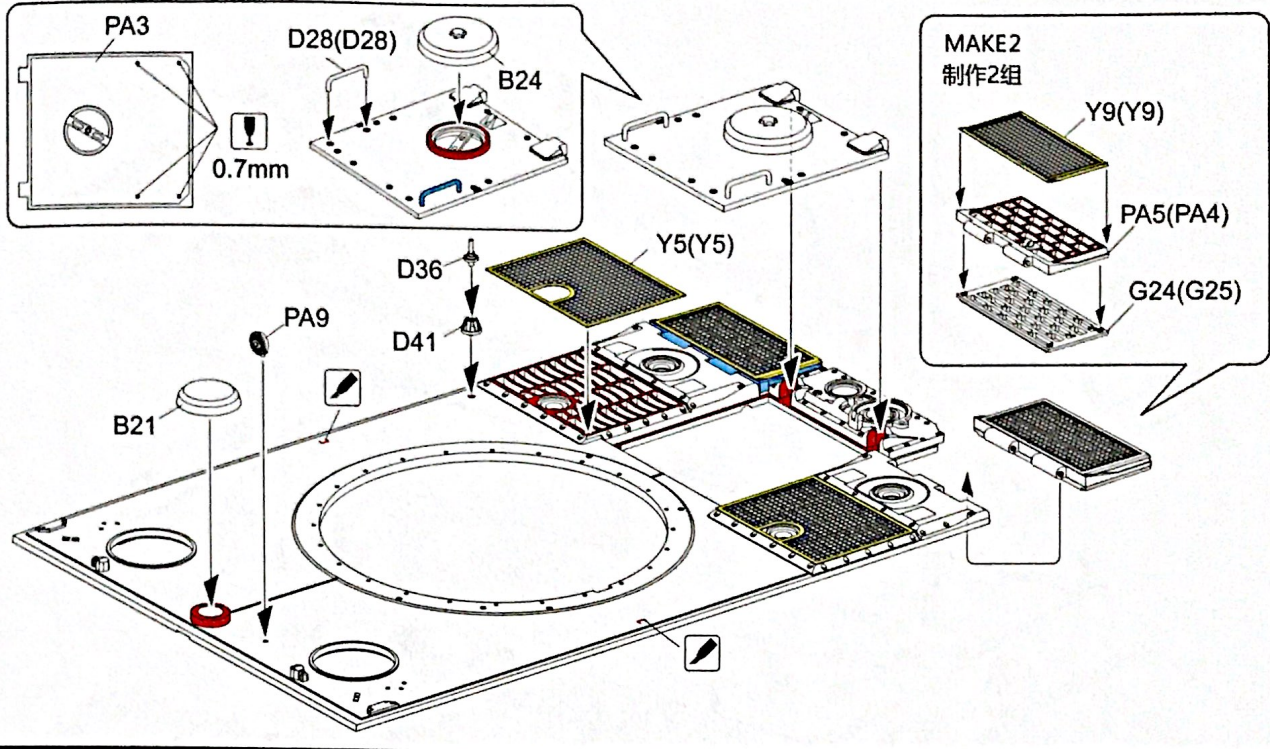

Use the cement for wheels after assemble the track links.
装配好履带后再使用胶水粘接主动轮

Track Links: 96pcs for each side.
每侧96节

7

0.7mm

8

9

10

11