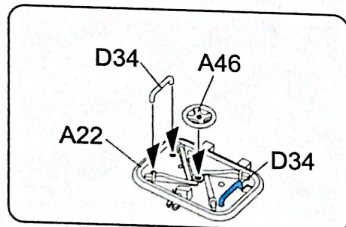

Use the cement for wheels after assemble the track links.
装配好履带后再使用胶水粘接主动轮

Track Links: 96pcs for each side.
每侧96节

7

0.7mm

8

9

10

11

12

13

14

15

MARKING 涂装示意图

VK45.01 (H) (Fgsl.Nr.V1)

Tiger Experimental Series

WEBSITE