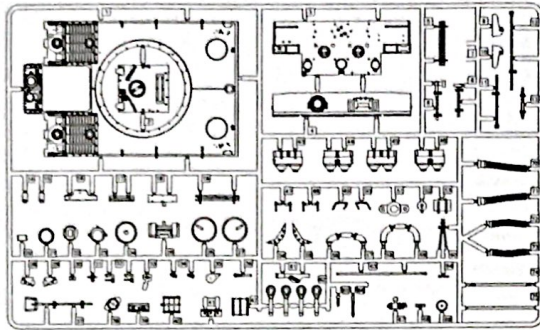

OPEN HOLE
 鑽孔

REMOVE
 切除

BE CAREFUL
 注意

APPLY DECAL
 貼上水貼紙

CAUTION!

RM-5089 Panzerbefehlswagen "Panther" Ausfuehrung G

Read carefully and fully understand the instructions before commencing assembly.
 Supervising adult should also read the instructions if a child assembles the model.
 When you used glue or paint, do not use near a naked flame, and use in a well-ventilated room.
 When assembling this kit, tools including knives are used. Extra care should be taken to avoid personal injury.
 Read and follow the instructions supplied with paints and/ or cement. Use plastic cement and paints only.
 Keep out of reach of small children. Children must not be allowed to suck any part, or pull vinyl bag over the head.

在裝配前仔細閱讀說明並完全理解。小孩裝配時需成人看護且需仔細閱讀說明。
 使用膠水和油漆時，應遠離火源並打開窗戶保持空氣流通。
 製作時請格外注意工具刀和零件的鋒利尖銳部分，避免對身體造成傷害。
 在使用膠水和油漆前仔細閱讀注意事項，按照說明正確使用膠水和油漆。
 請將本品放在兒童接觸不到的地方，套件中的塑膠包裝袋會對兒童造成窒息的危險。

PARTS 部品图

Ax1

Bx1

Tx1

Gx1

Jx1

Qx1

Dx2

PAx1

Sx1

Nx3

Yx1

Cx2

Wx1

Lower hull x1