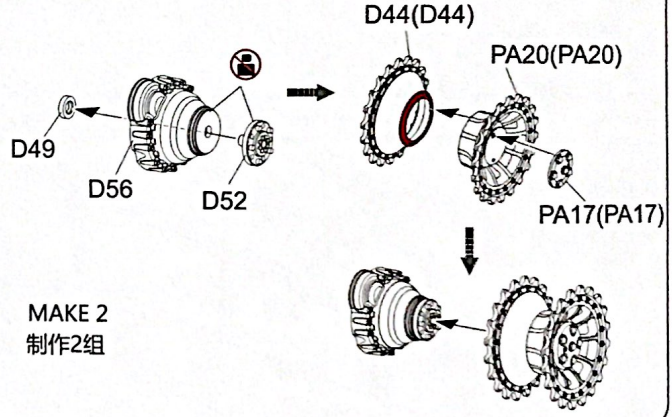

Dx2

PAx1

Sx1

Nx3

Yx1

Cx2

Wx1

Lower hull x1

Cupola

Decal

Metal Cable 40mm

Tracks x 224

3

4

5

6

Use the cement for wheels after assemble the track links.
装配好履带后再使用胶水粘接主动轮

Track Links: 96pcs for each side.
每侧96节

7

0.7mm

8

9

10

11