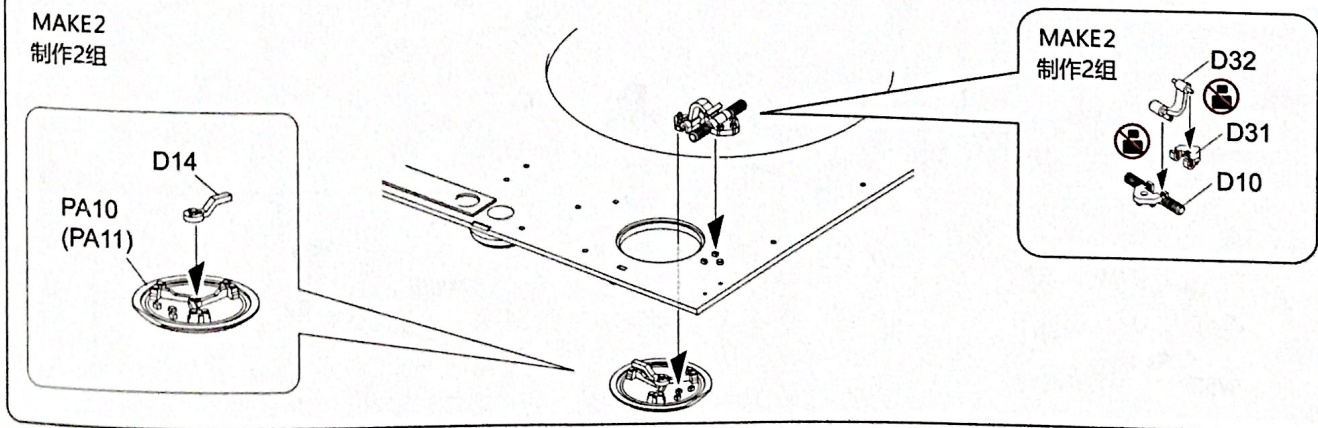

Use the cement for wheels after assemble the track links.
装配好履带后再使用胶水粘接主动轮

Track Links: 96pcs for each side.
每侧96节

7

0.7mm

8

9

10

11