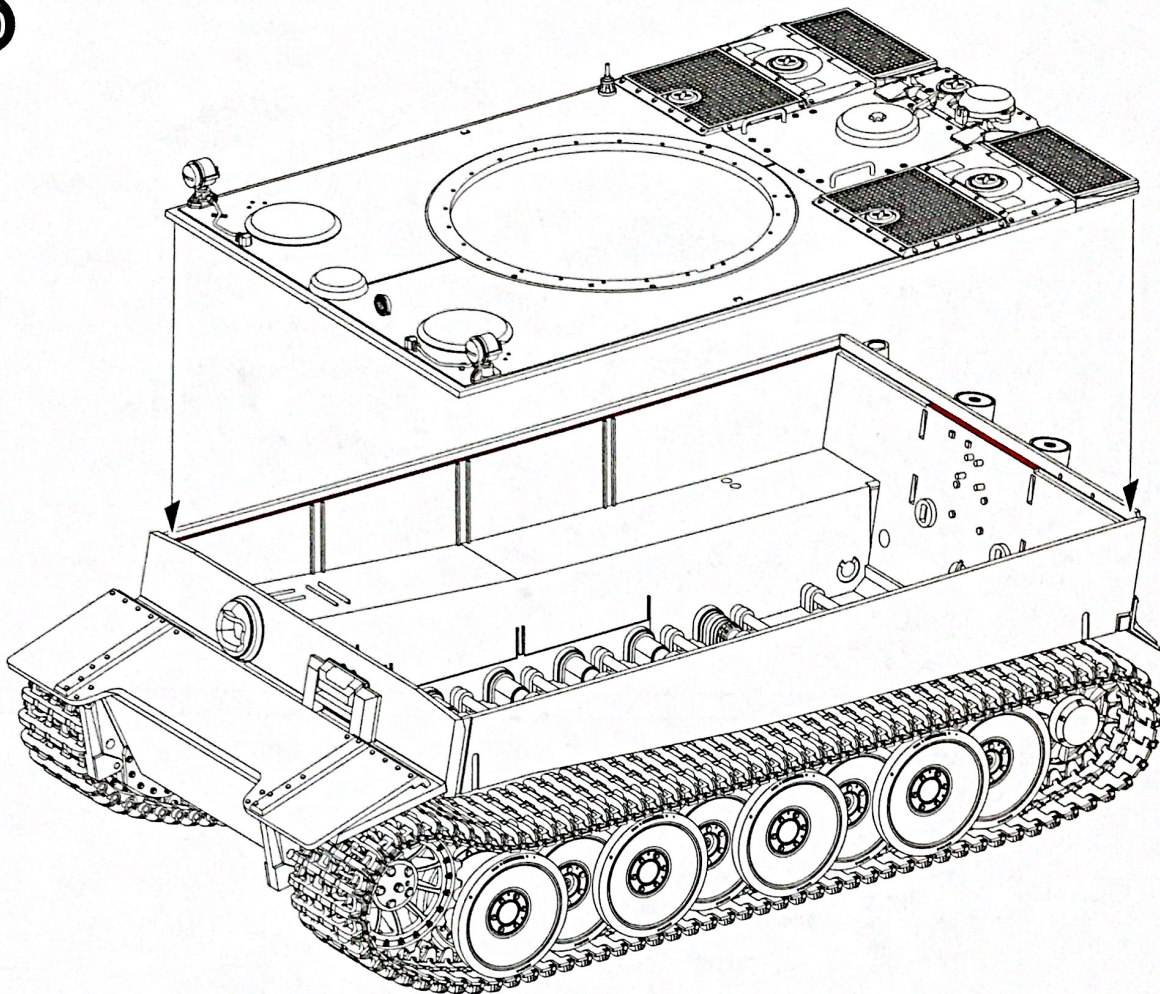

Use the cement for wheels after assemble the track links.
装配好履带后再使用胶水粘接主动轮

Track Links: 96pcs for each side.
每侧96节

7

0.7mm

8

9

10

11