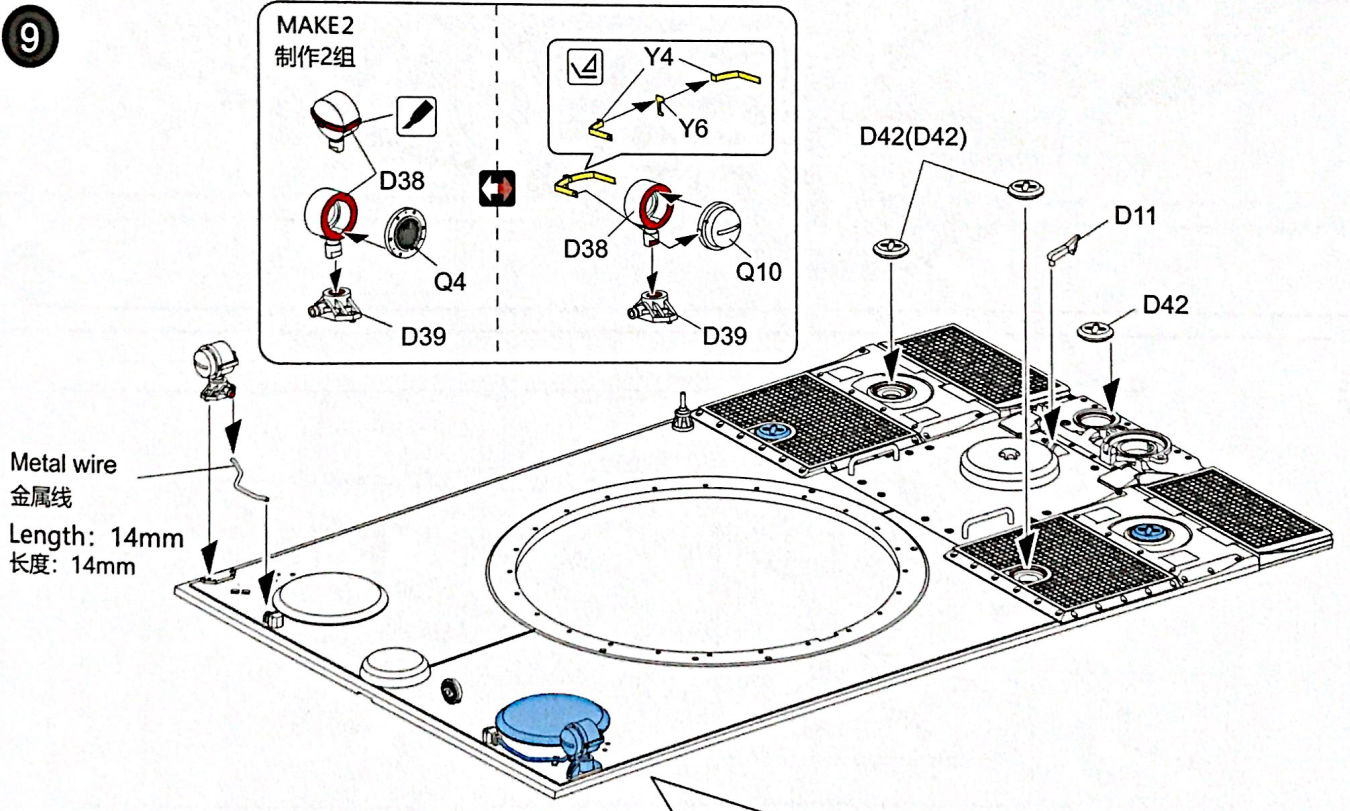

Use the cement for wheels after assemble the track links.
装配好履带后再使用胶水粘接主动轮

Track Links: 96pcs for each side.
每侧96节

7

0.7mm

8

9

10

11