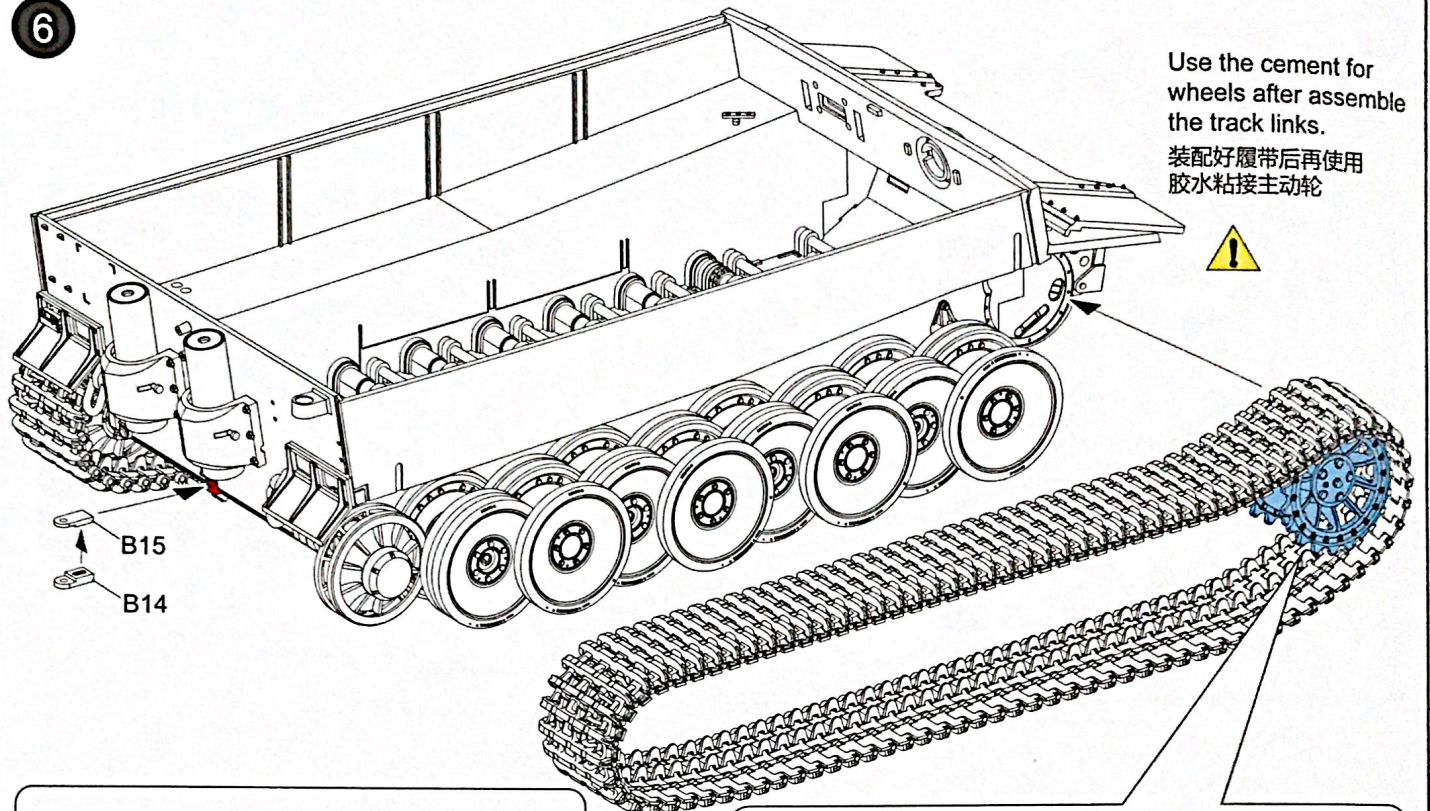

Use the cement for wheels after assemble the track links.
装配好履带后再使用胶水粘接主动轮

Track Links: 96pcs for each side.
每侧96节

7

0.7mm

8

9

10

11