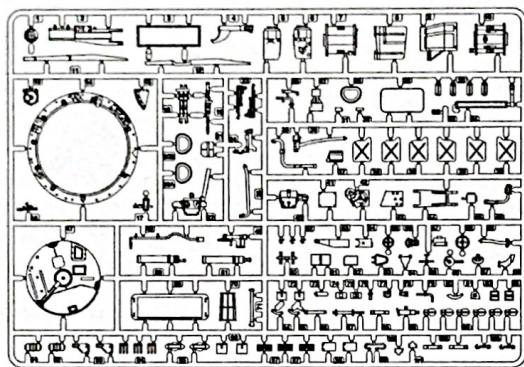

OPEN HOLE
 鑽孔

REMOVE
 切除

BE CAREFUL
 注意

APPLY DECAL
 貼上水貼紙

CAUTION!

RM-5089 Panzerbefehlswagen "Panther" Ausfuehrung G

Read carefully and fully understand the instructions before commencing assembly.
 Supervising adult should also read the instructions if a child assembles the model.
 When you used glue or paint, do not use near a naked flame, and use in a well-ventilated room.
 When assembling this kit, tools including knives are used. Extra care should be taken to avoid personal injury.
 Read and follow the instructions supplied with paints and/ or cement. Use plastic cement and paints only.
 Keep out of reach of small children. Children must not be allowed to suck any part, or pull vinyl bag over the head.

在裝配前仔細閱讀說明並完全理解。小孩裝配時需成人看護且需仔細閱讀說明。
 使用膠水和油漆時，應遠離火源並打開窗戶保持空氣流通。
 製作時請格外注意工具刀和零件的鋒利尖銳部分，避免對身體造成傷害。
 在使用膠水和油漆前仔細閱讀注意事項，按照說明正確使用膠水和油漆。
 請將本品放在兒童接觸不到的地方，套件中的塑膠包裝袋會對兒童造成窒息的危險。

PARTS 部品图

Ax1

Bx1

Tx1

Gx1

Jx1

Qx1

Dx2

PAx1

Sx1

Nx3

Yx1

Cx2

Wx1

Lower hull x1