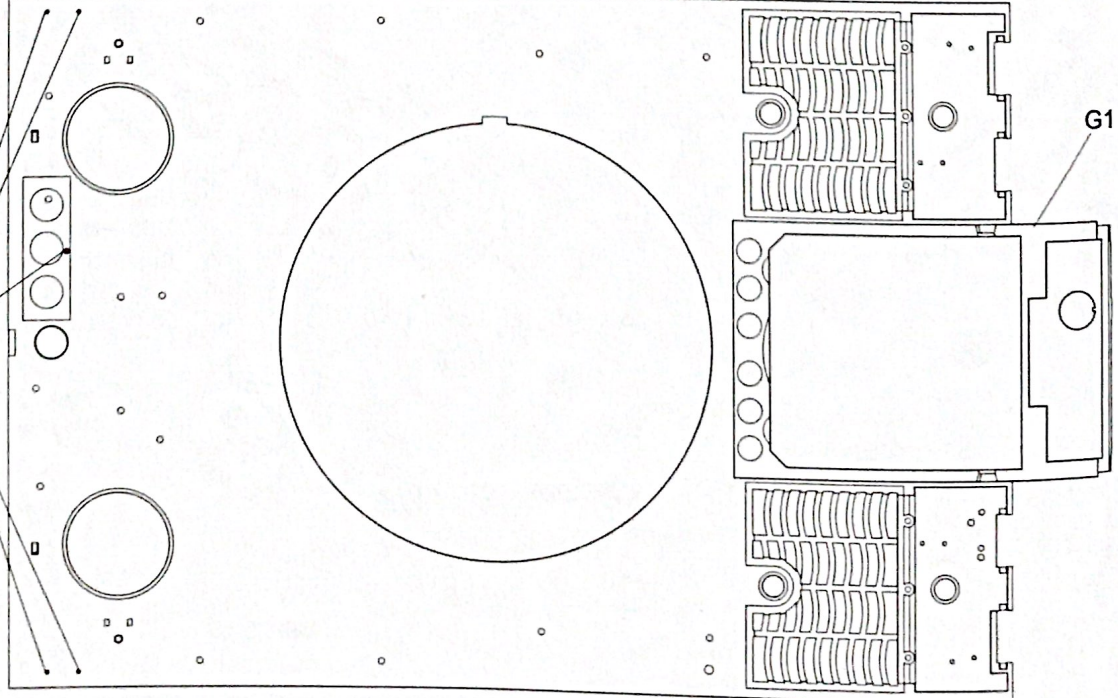

Use the cement for wheels after assemble the track links.
装配好履带后再使用胶水粘接主动轮

Track Links: 96pcs for each side.
每侧96节

7

0.7mm

8

9

10

11