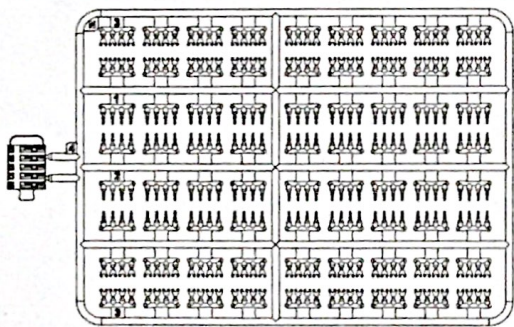

Dx2

PAx1

Sx1

Nx3

Yx1

Cx2

Wx1

Lower hull x1

Use the cement for wheels after assemble the track links.
装配好履带后再使用胶水粘接主动轮

Track Links: 96pcs for each side.
每侧96节

7

0.7mm

8

9

10

11