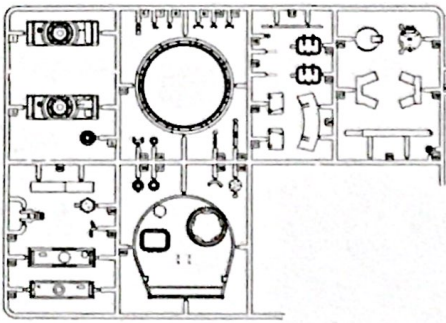

PARTS 部品图

Ax1