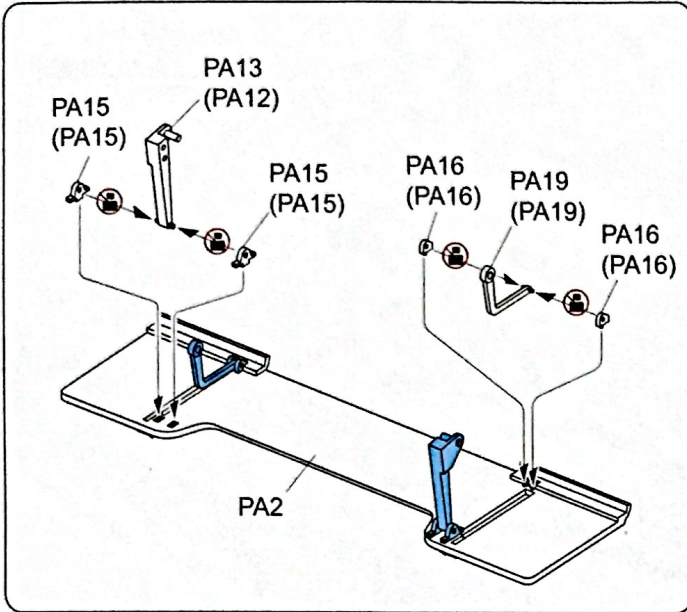

Cupola

Decal

Metal Cable 40mm

Tracks x 224

3

4

5

6

Use the cement for wheels after assemble the track links.
装配好履带后再使用胶水粘接主动轮

Track Links: 96pcs for each side.
每侧96节

7

0.7mm

8

9

10

11