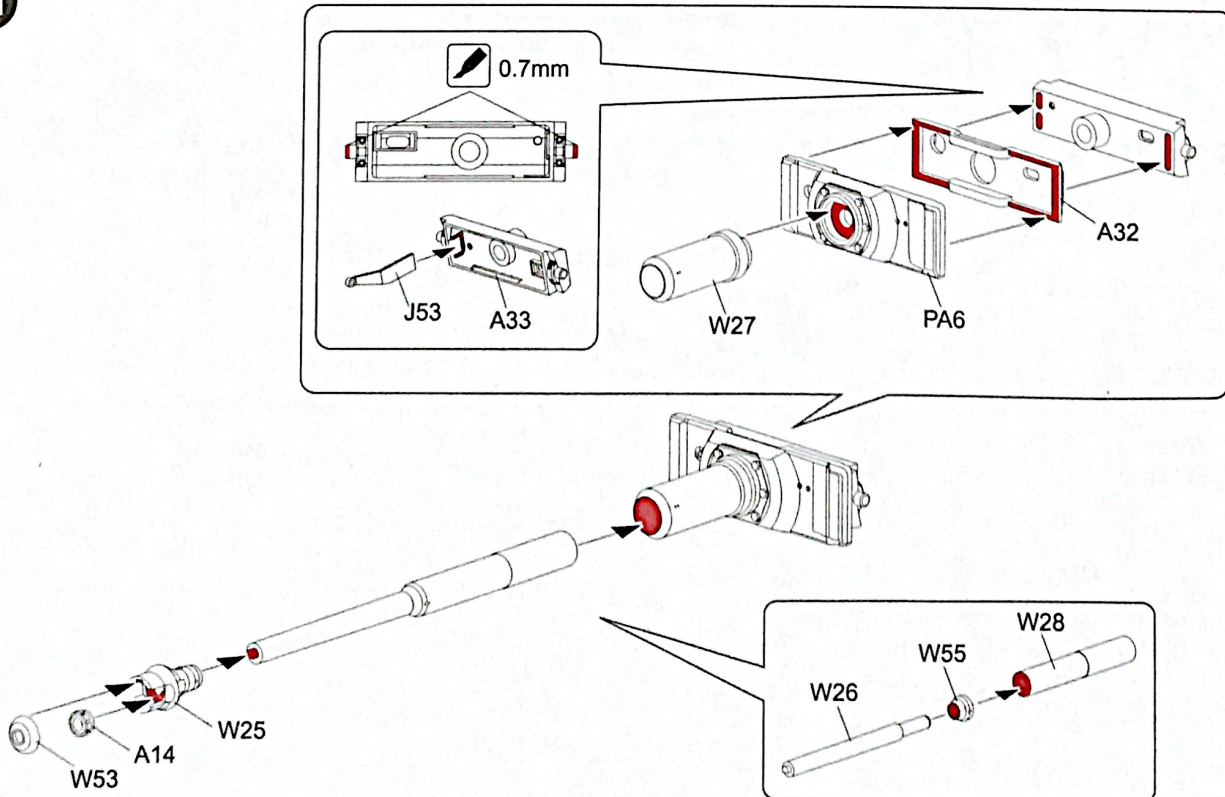

Use the cement for wheels after assemble the track links.
装配好履带后再使用胶水粘接主动轮

Track Links: 96pcs for each side.
每侧96节

7

0.7mm

8

9

10

11