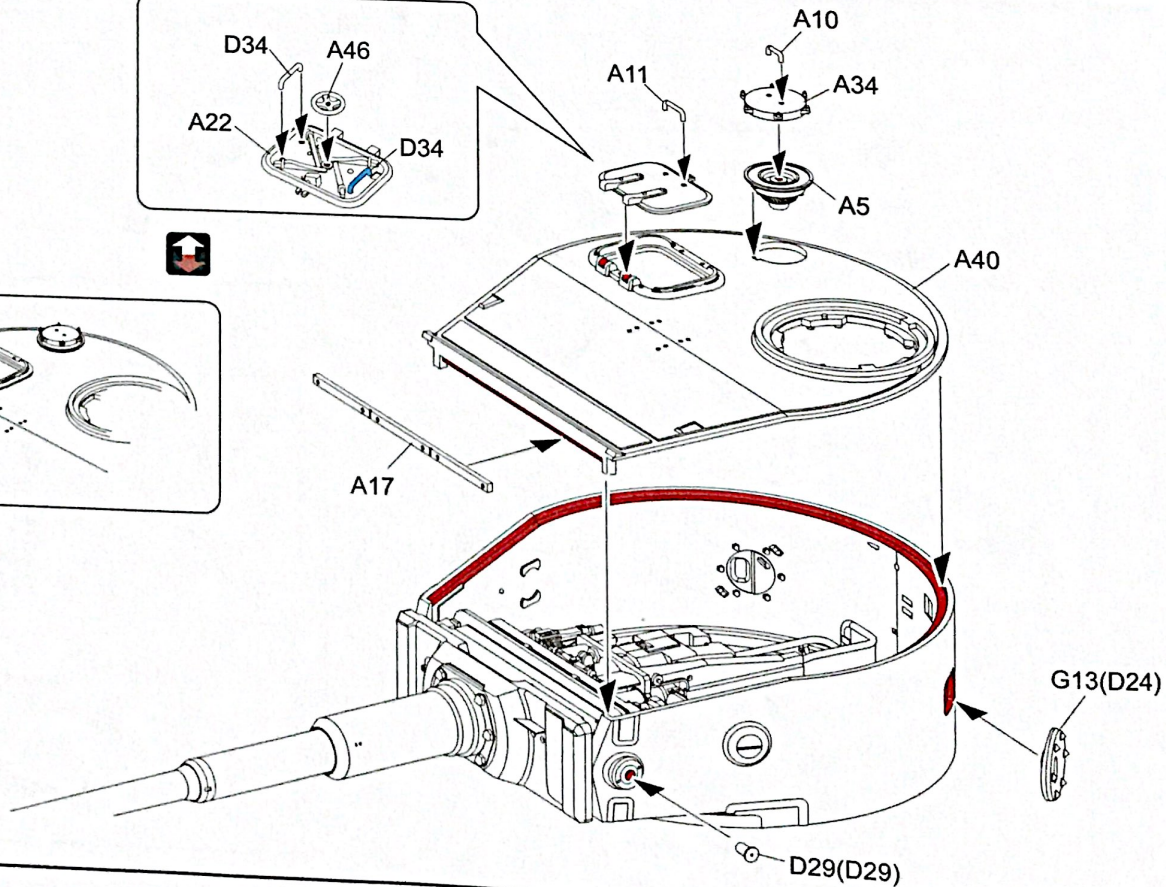

Use the cement for wheels after assemble the track links.
装配好履带后再使用胶水粘接主动轮

Track Links: 96pcs for each side.
每侧96节

7

0.7mm

8

9

10

11

12

13

14

15

MARKING 涂装示意图

VK45.01 (H) (Fgsl.Nr.V1)

Tiger Experimental Series

WEBSITE