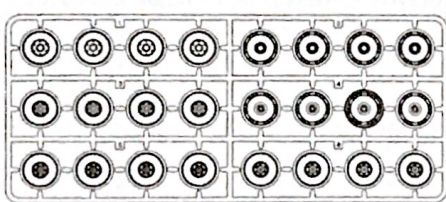

Dx2

PAx1

Sx1

Nx3

Yx1

Cx2

Wx1

Lower hull x1

Use the cement for wheels after assemble the track links.
装配好履带后再使用胶水粘接主动轮

Track Links: 96pcs for each side.
每侧96节

7

0.7mm

8

9

10

11