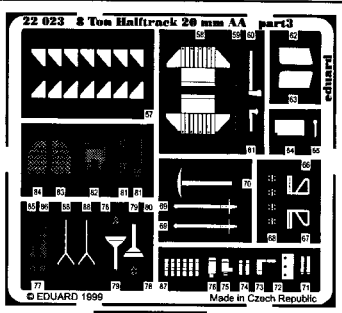

8 Ton Halftack 20 mm AA

22 023

1/72 scale detail set for Hasegawa kit

-  OPPOSITE SIDE
-  REMOVE
-  REPLACE
-  GRIND
-  BEND