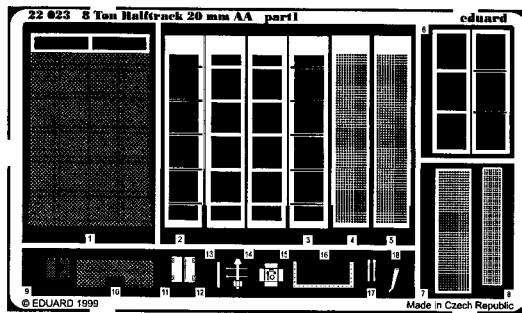

8 Ton Halftack 20 mm AA

22 023

1/72 scale detail set for Hasegawa kit

-  OPPOSITE SIDE
-  REMOVE
-  REPLACE
-  GRIND
-  BEND