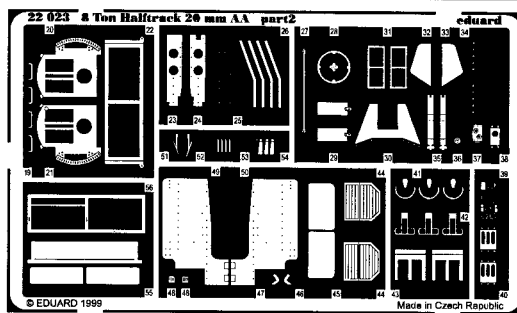

8 Ton Halftack 20 mm AA

22 023

1/72 scale detail set for Hasegawa kit

-  OPPOSITE SIDE
-  REMOVE
-  REPLACE
-  GRIND
-  BEND