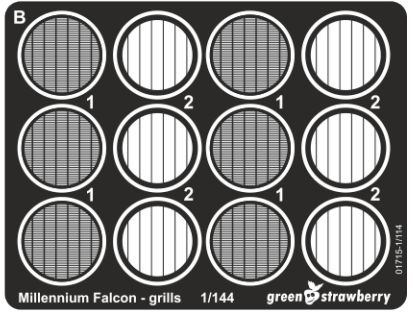

Millennium Falcon - grills

This product contains metal detail parts for upgrading scale plastic models. When upgrading the model some cutting or corrections may be necessary for parts to fit accurately.