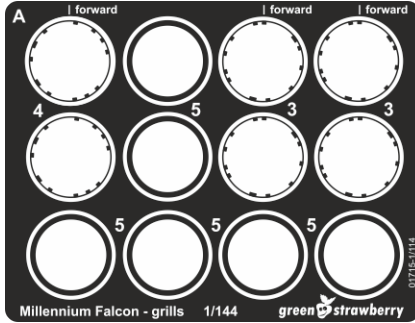

Millennium Falcon - grills

This product contains metal detail parts for upgrading scale plastic models. When upgrading the model some cutting or corrections may be necessary for parts to fit accurately.