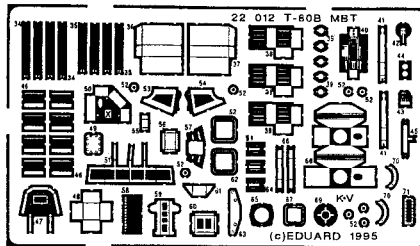

# T 80 B MBT

22 012

1/72 scale detail set for Revell and Matchbox kit

- OPPOSITE SIDE
- REMOVE
- REPLACE