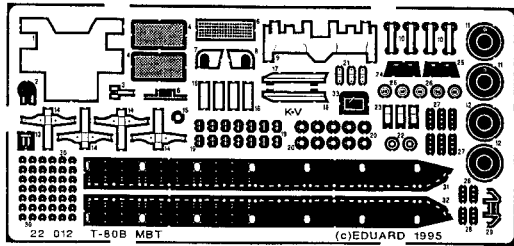

# T 80 B MBT

22 012

1/72 scale detail set for Revell and Matchbox kit

- OPPOSITE SIDE
- REMOVE
- REPLACE