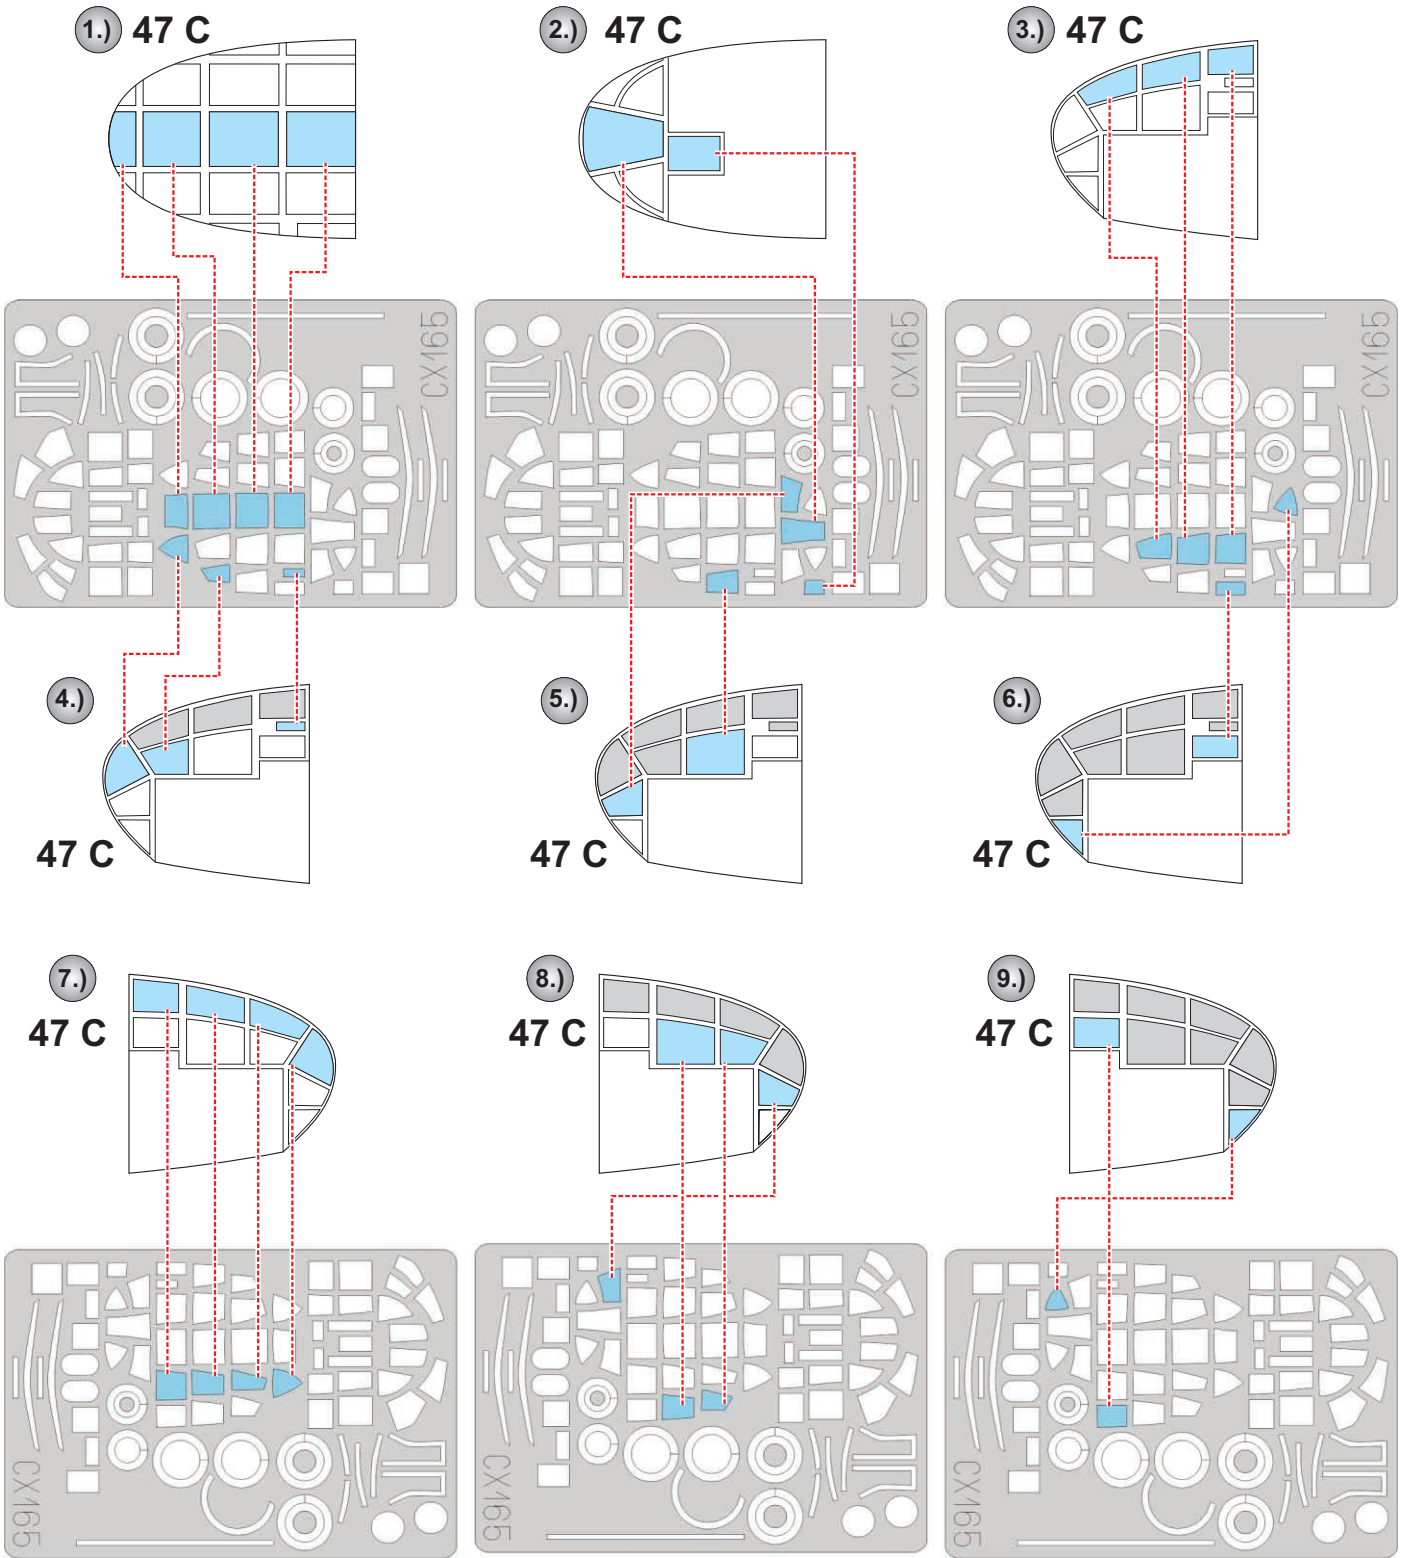

eduard
MASK

CX 165

B-25 C/D Mitchell 1/72

The die-cut mask for accurate canopy frame painting of the
Italeri scale 1/72 KIT

INTERIOR COLOR

CAMOUFLAGE COLOR

REFERENCES: Detail & Scale # 8260 - B-25 Mitchell
Squadron/Signal Publ. - Walk Around - B-25 Mitchell