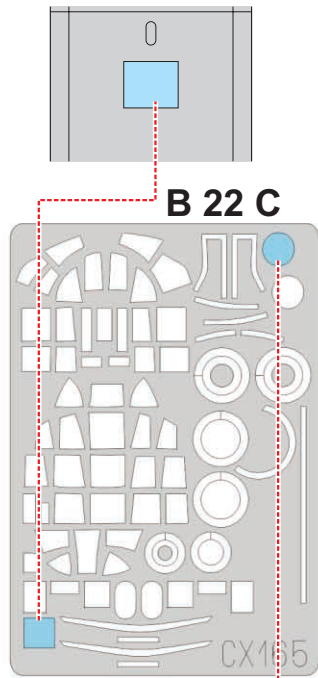

eduard
MASK

CX 165

B-25 C/D Mitchell 1/72

The die-cut mask for accurate canopy frame painting of the
Italeri scale 1/72 KIT

INTERIOR COLOR

CAMOUFLAGE COLOR

REFERENCES: Detail & Scale # 8260 - B-25 Mitchell
Squadron/Signal Publ. - Walk Around - B-25 Mitchell