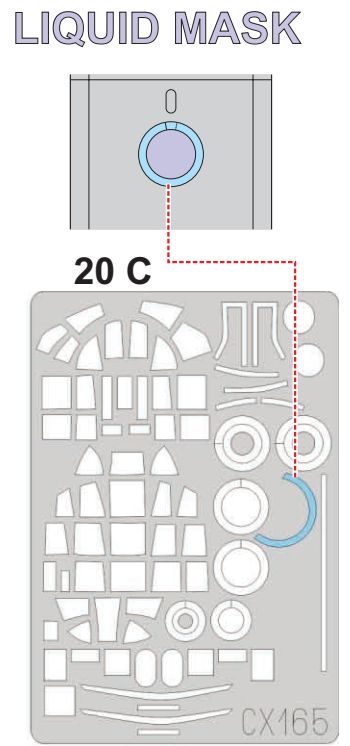

eduard
MASK

CX 165

B-25 C/D Mitchell 1/72

The die-cut mask for accurate canopy frame painting of the
Italeri scale 1/72 KIT

INTERIOR COLOR

CAMOUFLAGE COLOR

REFERENCES: Detail & Scale # 8260 - B-25 Mitchell
Squadron/Signal Publ. - Walk Around - B-25 Mitchell