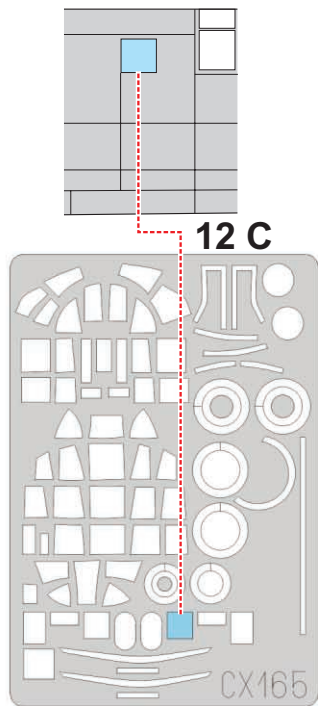

eduard
MASK

CX 165

B-25 C/D Mitchell 1/72

The die-cut mask for accurate canopy frame painting of the
Italeri scale 1/72 KIT

INTERIOR COLOR

CAMOUFLAGE COLOR

REFERENCES: Detail & Scale # 8260 - B-25 Mitchell
Squadron/Signal Publ. - Walk Around - B-25 Mitchell