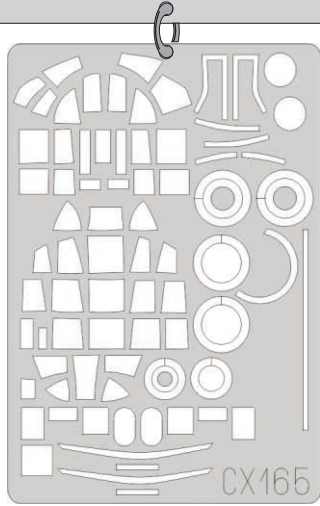

eduard
MASK

CX 165

B-25 C/D Mitchell 1/72

The die-cut mask for accurate canopy frame painting of the
Italeri scale 1/72 KIT

INTERIOR COLOR

CAMOUFLAGE COLOR

REFERENCES: Detail & Scale # 8260 - B-25 Mitchell
Squadron/Signal Publ. - Walk Around - B-25 Mitchell