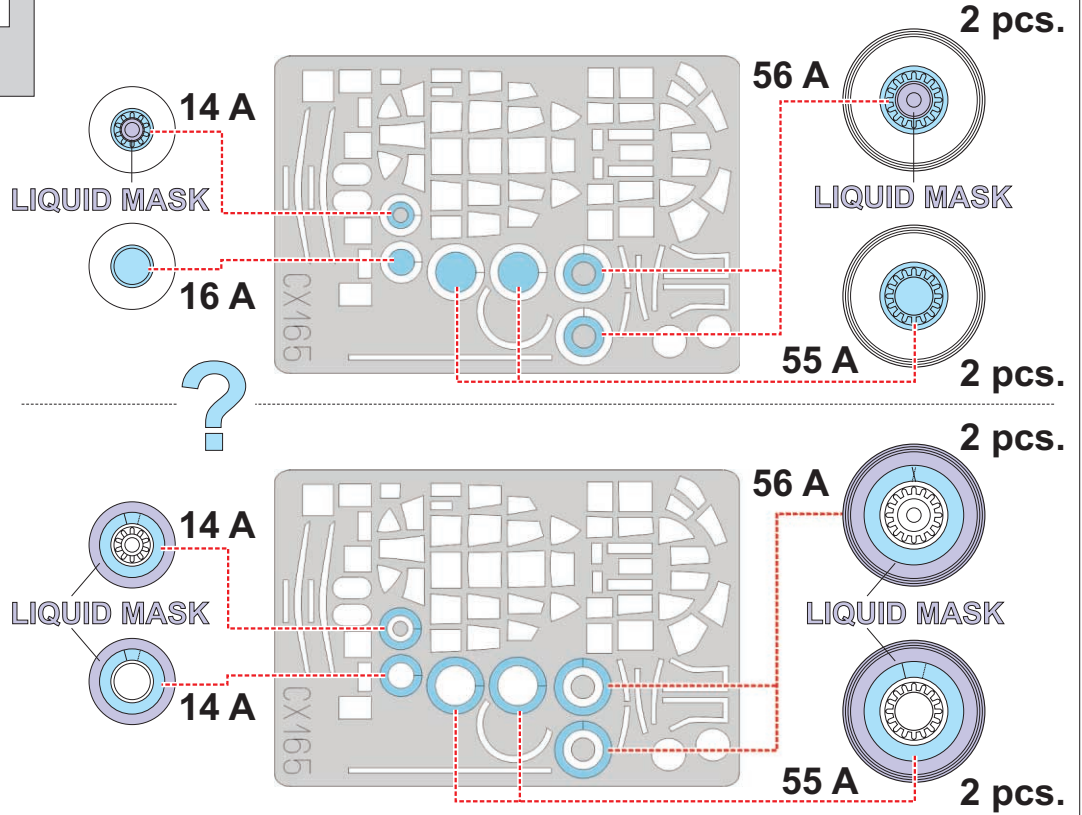

eduard
MASK

CX 165

B-25 C/D Mitchell 1/72

The die-cut mask for accurate canopy frame painting of the
Italeri scale 1/72 KIT

INTERIOR COLOR

CAMOUFLAGE COLOR

REFERENCES: Detail & Scale # 8260 - B-25 Mitchell
Squadron/Signal Publ. - Walk Around - B-25 Mitchell