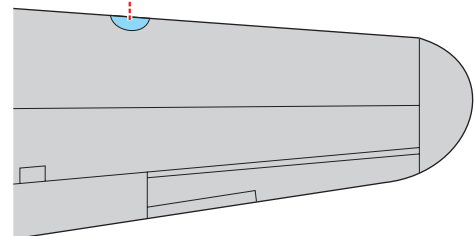

eduard
MASK

CX 165

B-25 C/D Mitchell 1/72

The die-cut mask for accurate canopy frame painting of the
Italeri scale 1/72 KIT

INTERIOR COLOR

CAMOUFLAGE COLOR

REFERENCES: Detail & Scale # 8260 - B-25 Mitchell
Squadron/Signal Publ. - Walk Around - B-25 Mitchell