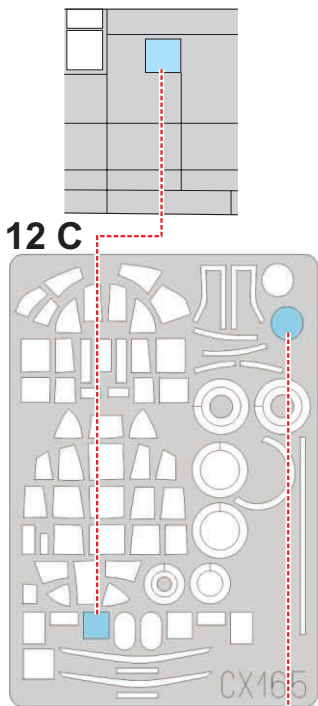

eduard
MASK

CX 165

B-25 C/D Mitchell 1/72

The die-cut mask for accurate canopy frame painting of the
Italeri scale 1/72 KIT

INTERIOR COLOR

CAMOUFLAGE COLOR

REFERENCES: Detail & Scale # 8260 - B-25 Mitchell
Squadron/Signal Publ. - Walk Around - B-25 Mitchell