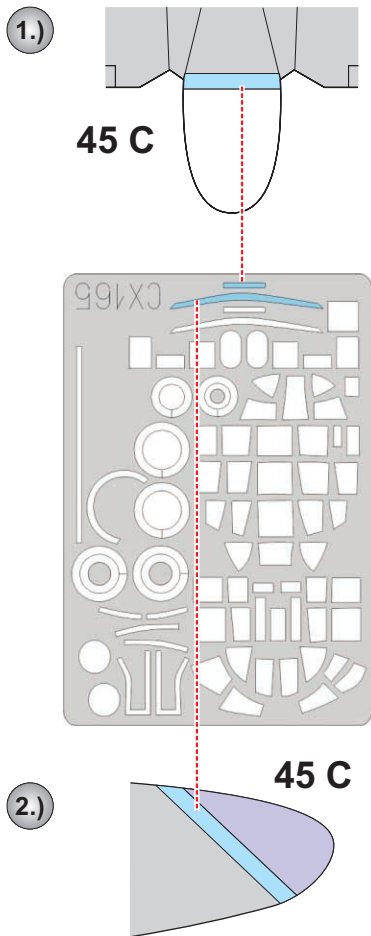

eduard
MASK

CX 165

B-25 C/D Mitchell 1/72

The die-cut mask for accurate canopy frame painting of the
Italeri scale 1/72 KIT

INTERIOR COLOR

CAMOUFLAGE COLOR

REFERENCES: Detail & Scale # 8260 - B-25 Mitchell
Squadron/Signal Publ. - Walk Around - B-25 Mitchell