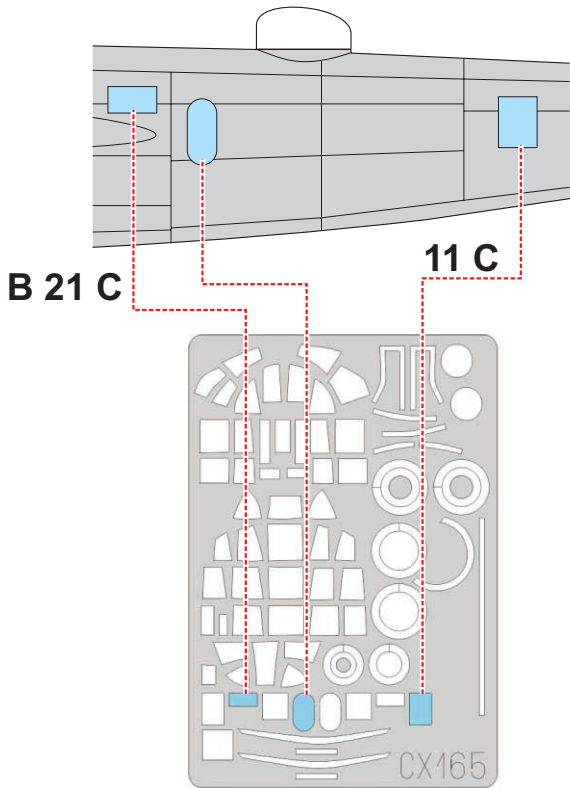

eduard
MASK

CX 165

B-25 C/D Mitchell 1/72

The die-cut mask for accurate canopy frame painting of the
Italeri scale 1/72 KIT

INTERIOR COLOR

CAMOUFLAGE COLOR

REFERENCES: Detail & Scale # 8260 - B-25 Mitchell
Squadron/Signal Publ. - Walk Around - B-25 Mitchell