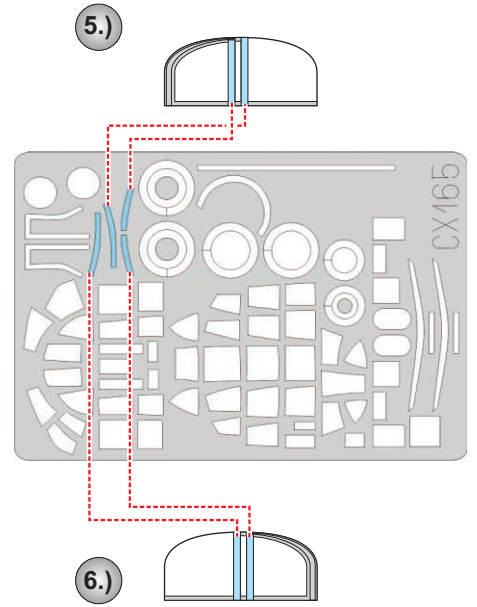

eduard
MASK

CX 165

B-25 C/D Mitchell 1/72

The die-cut mask for accurate canopy frame painting of the
Italeri scale 1/72 KIT

INTERIOR COLOR

CAMOUFLAGE COLOR

REFERENCES: Detail & Scale # 8260 - B-25 Mitchell
Squadron/Signal Publ. - Walk Around - B-25 Mitchell