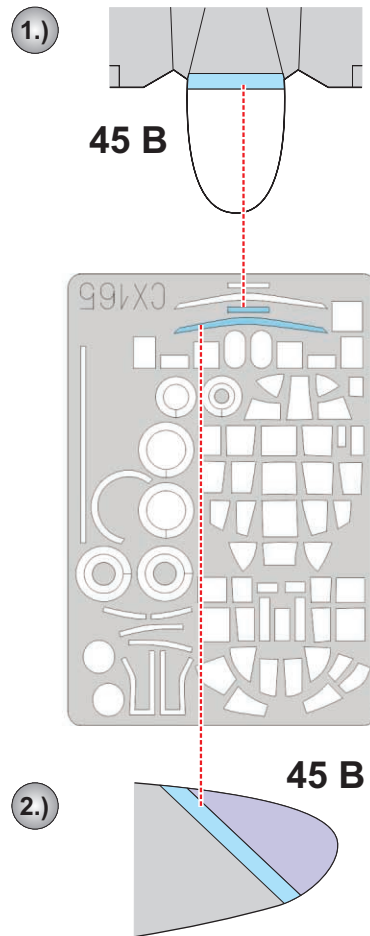

eduard
MASK

CX 165

B-25 C/D Mitchell 1/72

The die-cut mask for accurate canopy frame painting of the
Italeri scale 1/72 KIT

INTERIOR COLOR

CAMOUFLAGE COLOR

REFERENCES: Detail & Scale # 8260 - B-25 Mitchell
Squadron/Signal Publ. - Walk Around - B-25 Mitchell