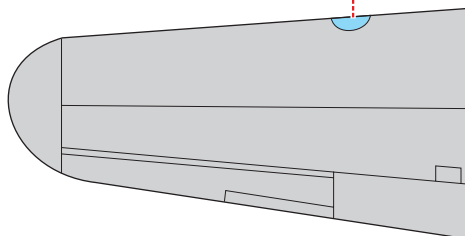

eduard
MASK

CX 165

B-25 C/D Mitchell 1/72

The die-cut mask for accurate canopy frame painting of the
Italeri scale 1/72 KIT

INTERIOR COLOR

CAMOUFLAGE COLOR

REFERENCES: Detail & Scale # 8260 - B-25 Mitchell
Squadron/Signal Publ. - Walk Around - B-25 Mitchell