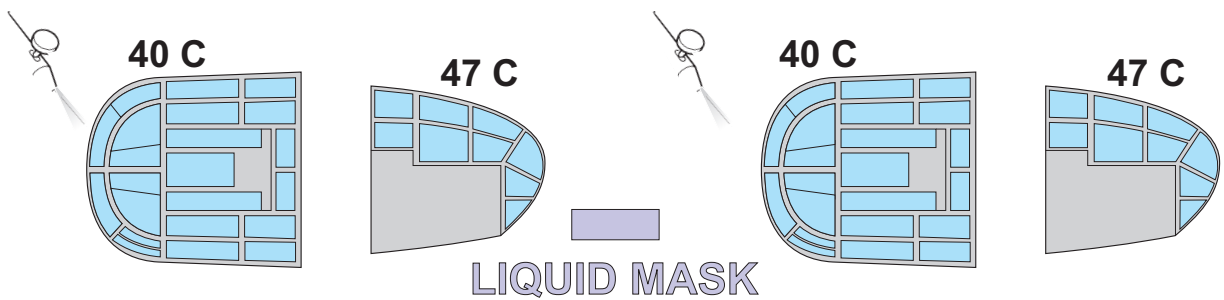

eduard
MASK

CX 165

B-25 C/D Mitchell 1/72

The die-cut mask for accurate canopy frame painting of the
Italeri scale 1/72 KIT

INTERIOR COLOR

CAMOUFLAGE COLOR

REFERENCES: Detail & Scale # 8260 - B-25 Mitchell
Squadron/Signal Publ. - Walk Around - B-25 Mitchell