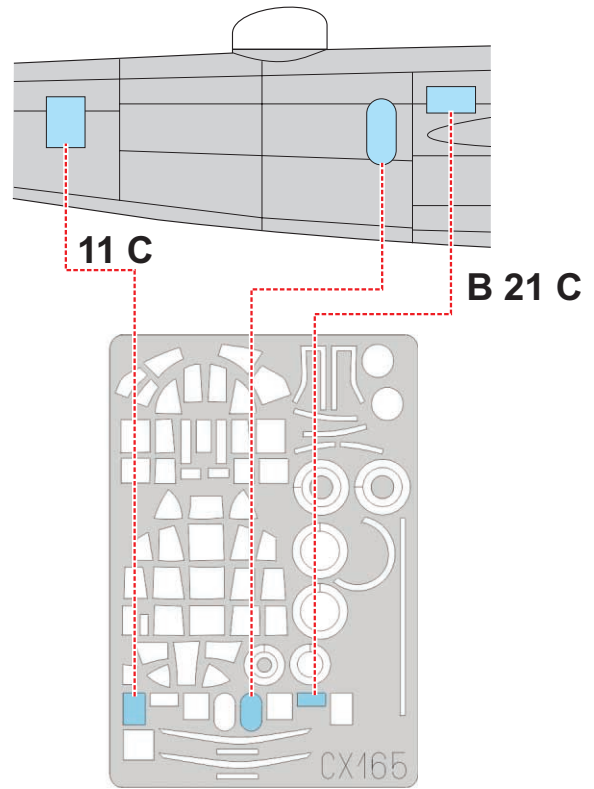

eduard
MASK

CX 165

B-25 C/D Mitchell 1/72

The die-cut mask for accurate canopy frame painting of the
Italeri scale 1/72 KIT

INTERIOR COLOR

CAMOUFLAGE COLOR

REFERENCES: Detail & Scale # 8260 - B-25 Mitchell
Squadron/Signal Publ. - Walk Around - B-25 Mitchell