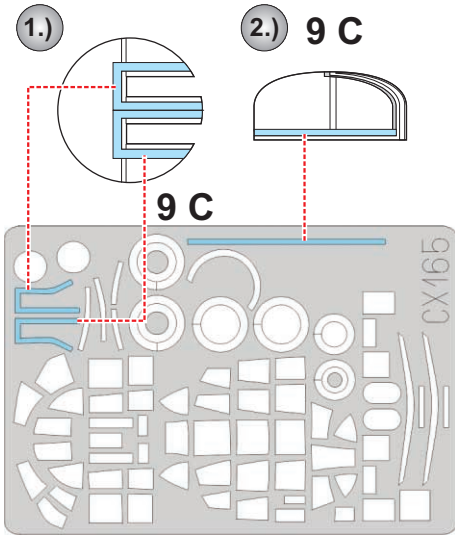

eduard
MASK

CX 165

B-25 C/D Mitchell 1/72

The die-cut mask for accurate canopy frame painting of the
Italeri scale 1/72 KIT

INTERIOR COLOR

CAMOUFLAGE COLOR

REFERENCES: Detail & Scale # 8260 - B-25 Mitchell
Squadron/Signal Publ. - Walk Around - B-25 Mitchell