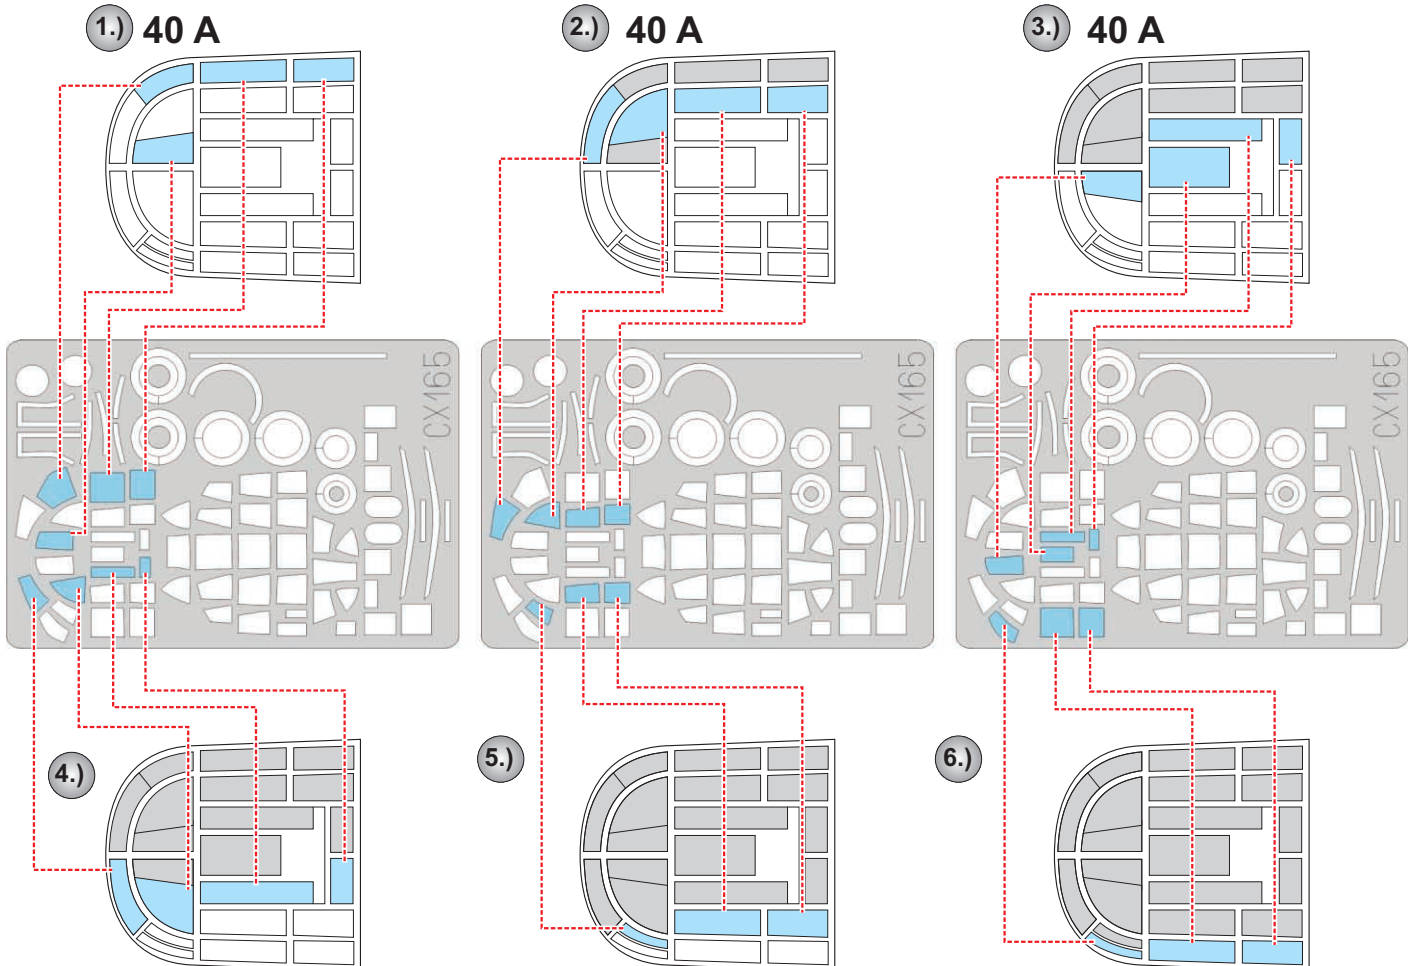

eduard
MASK

CX 165

B-25 C/D Mitchell 1/72

The die-cut mask for accurate canopy frame painting of the
Italeri scale 1/72 KIT

INTERIOR COLOR

CAMOUFLAGE COLOR

REFERENCES: Detail & Scale # 8260 - B-25 Mitchell
Squadron/Signal Publ. - Walk Around - B-25 Mitchell