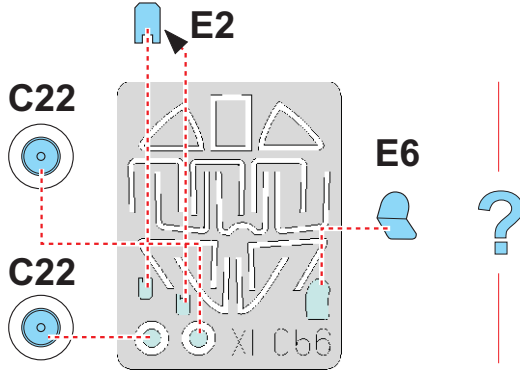

eduard
Express Mask

MiG 3

The die-cut mask for accurate canopy frame painting of the
Trumpeter 1/32 KIT

XL 056

LIQUID MASK ■

INTERIOR COLOR

CAMOUFLAGE COLOR

REMOVE MASK