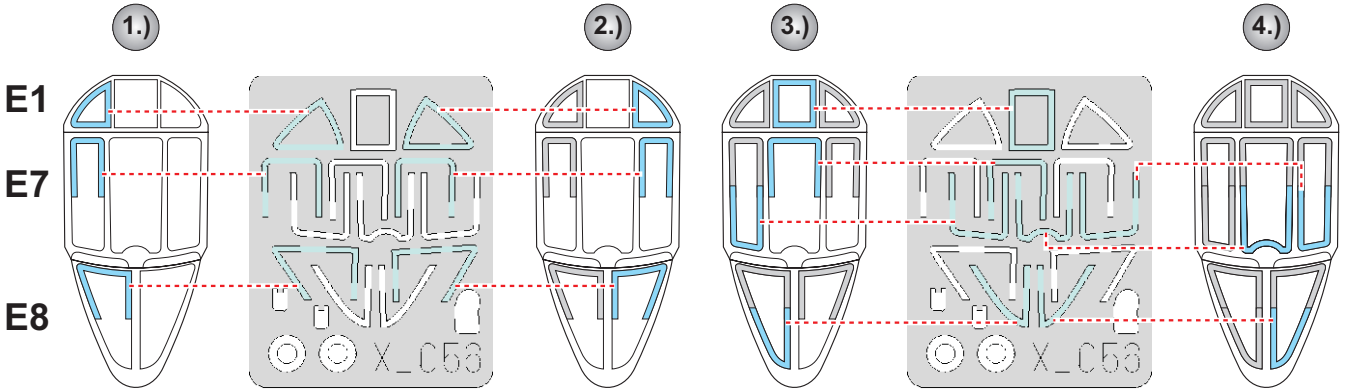

eduard
Express Mask

MiG 3

The die-cut mask for accurate canopy frame painting of the
Trumpeter 1/32 KIT

XL 056

LIQUID MASK ■

INTERIOR COLOR

CAMOUFLAGE COLOR

REMOVE MASK