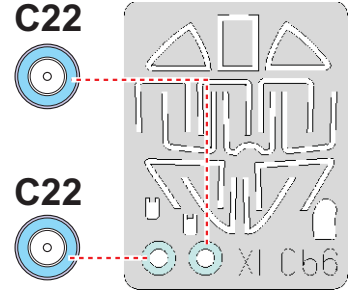

eduard
Express Mask

MiG 3

The die-cut mask for accurate canopy frame painting of the
Trumpeter 1/32 KIT

XL 056

LIQUID MASK ■

INTERIOR COLOR

CAMOUFLAGE COLOR

REMOVE MASK