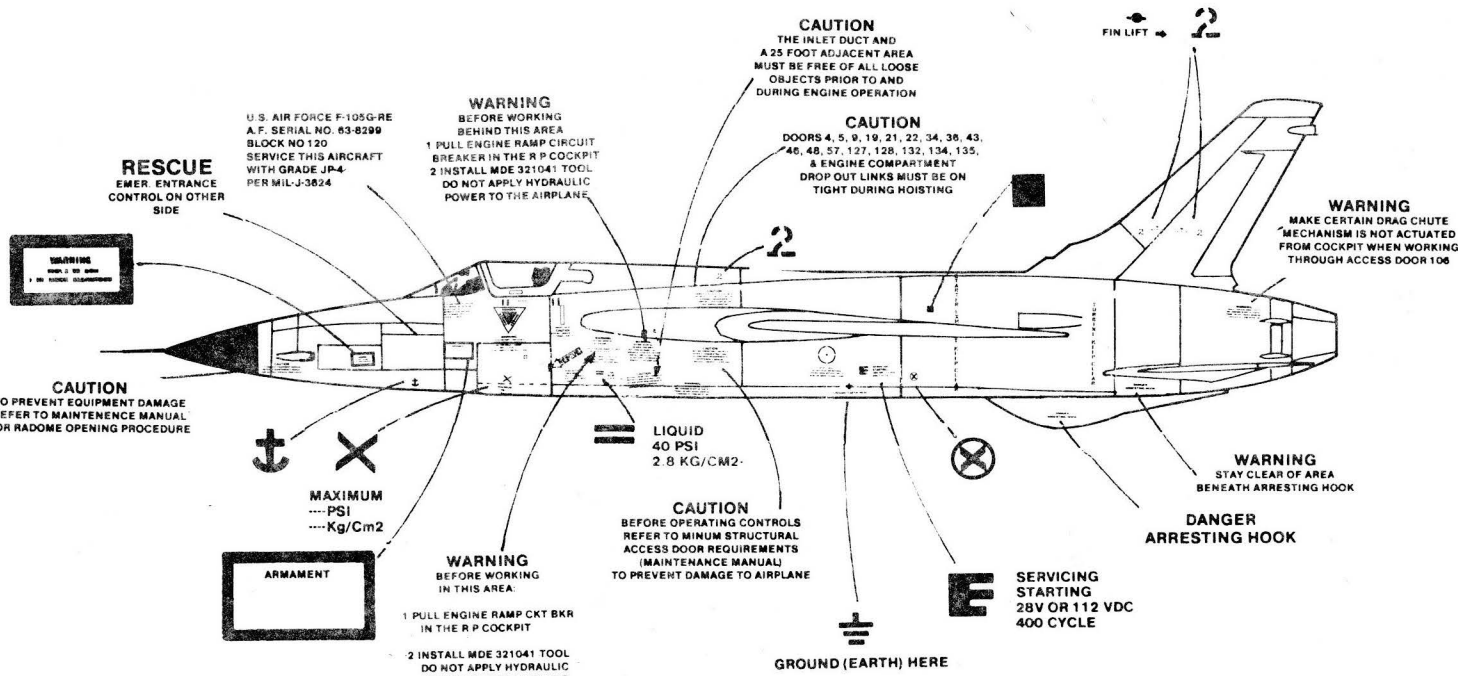

STANDARD DATA PLACEMENT