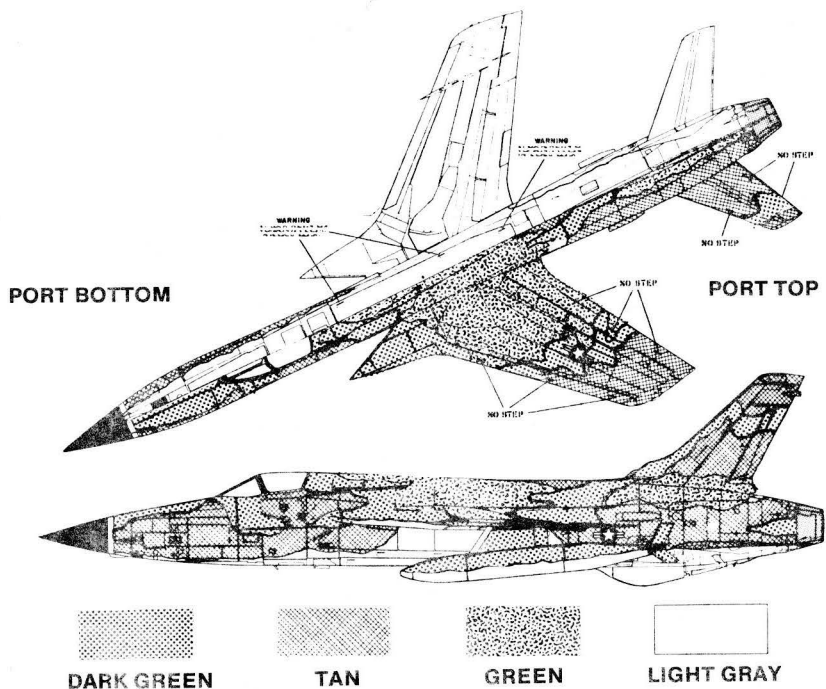

## SPLIT VIEW SHOWING DETAILS COMMON TO ALL VERSIONS

### GENERAL PAINTING INFORMATION- CAMOUFLAGED F-105's

GREEN, DARK GREEN AND TAN - STANDARD 3 COLOR PATTERN; ALL UPPER SURFACES OF WINGS, FUSELAGE, TAIL AND AUX. FUEL TANKS AS INDICATED. LIGHT GRAY - ALL UNDER SURFACES OF FUSELAGE, WINGS, STABILATORS, AUX, FUEL TANKS AS INDICATED.