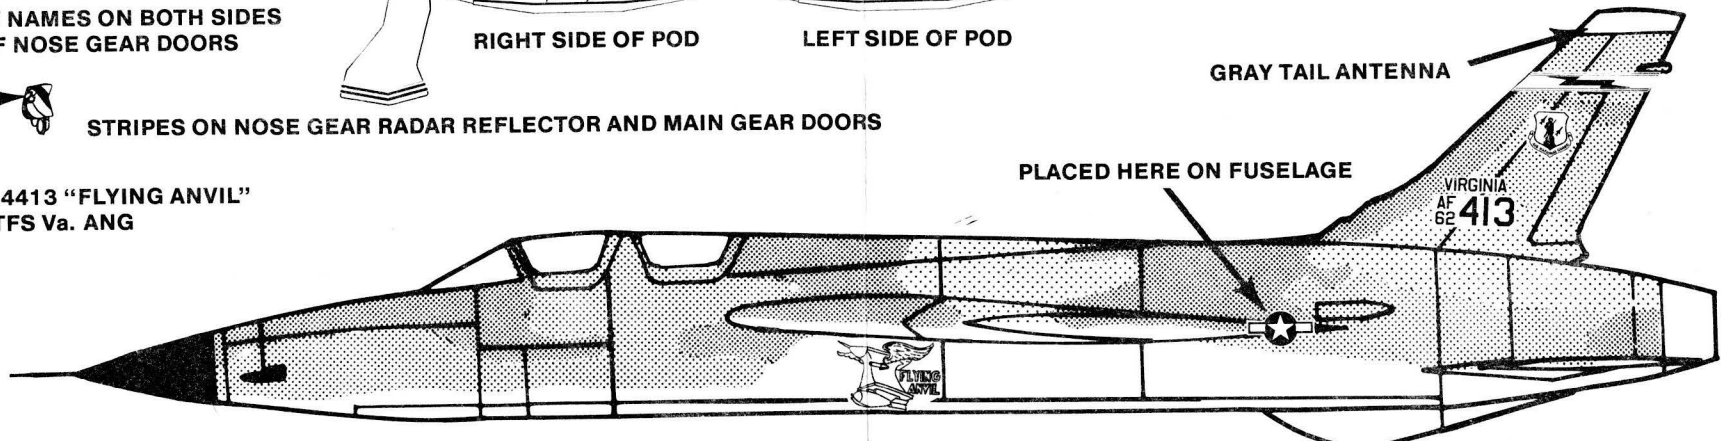

PAINTING ON LEFT SIDE ONLY

Kits: F-105D 1/72 HASEGAWA
F-105F 1/72 MONOGRAM

CONTRIBUTORS:
DON GARRETT
DAVE BOKSANSKI R.I.P.