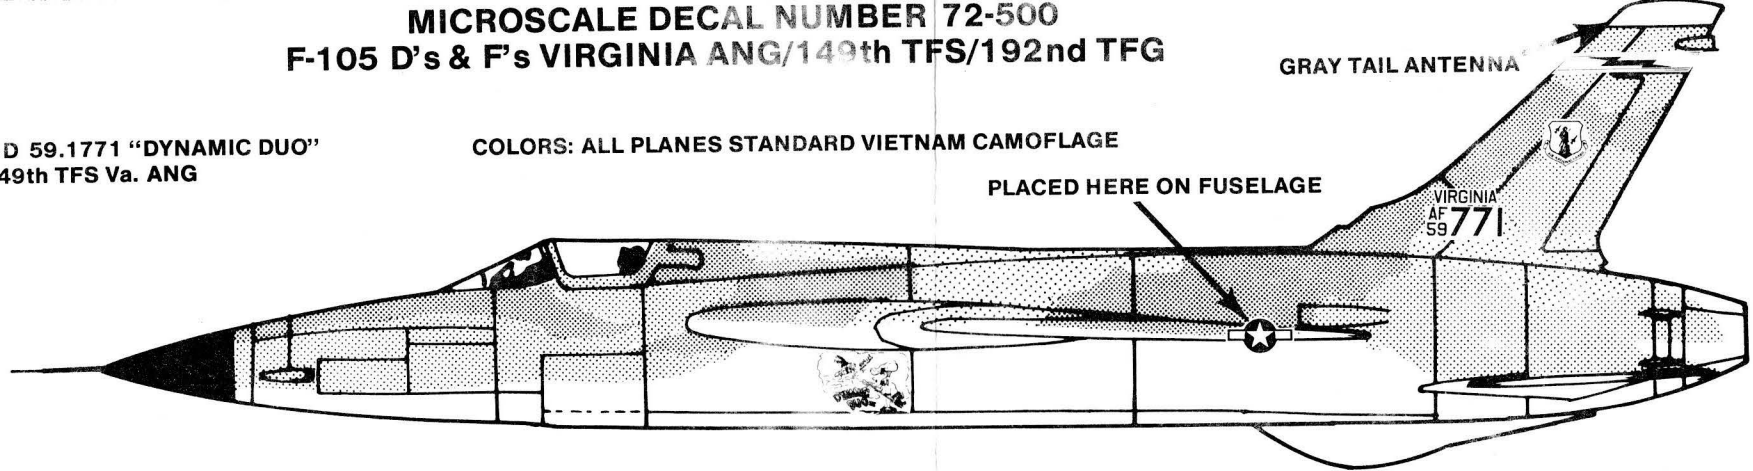

MICROSCALE DECAL NUMBER 72-500
F-105 D's & F's VIRGINIA ANG/149th TFS/192nd TFG

F-105D 59.1771 "DYNAMIC DUO"
149th TFS Va. ANG

COLORS: ALL PLANES STANDARD VIETNAM CAMOFLAGE

PLACED HERE ON FUSELAGE

GRAY TAIL ANTENNA

PAINTING ON LEFT SIDE ONLY

F-105D 61.0086 "KEEP EM FLYING"
C O 149th TFS Va. ANG

PLACED HERE ON FUSELAGE

GRAY TAIL ANTENNA