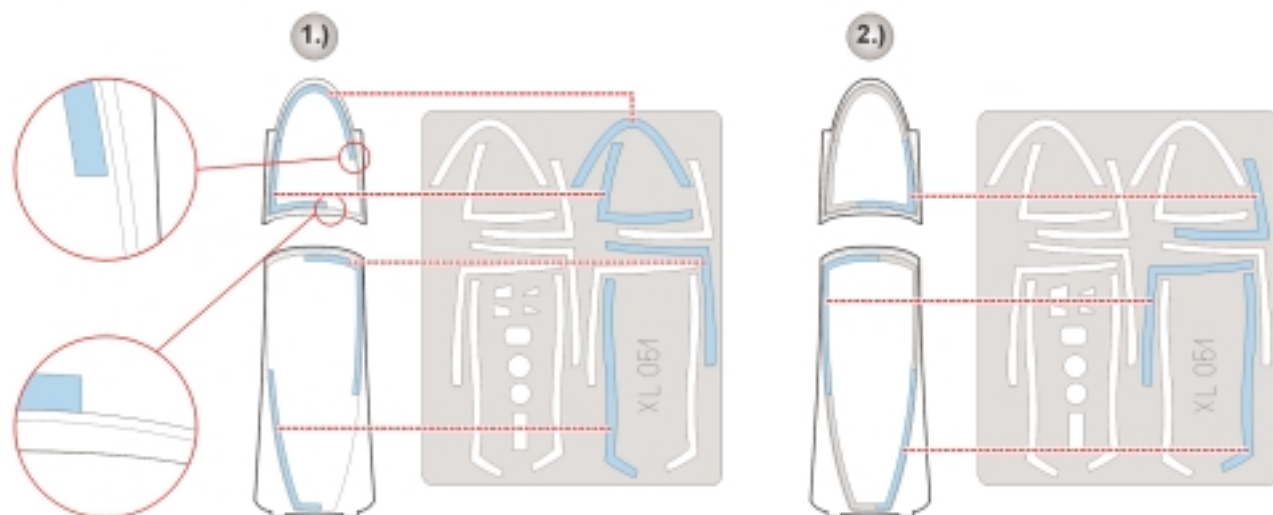

**eduard**  
**Express Mask**

**XL 051**

# F/A-18 Hornet

The die-cut mask for accurate canopy frame painting of the  
*Academy 1/32 KIT*

8.)

CAMOUFLAGE COLOR

LIQUID MASK ■

9.)

REMOVE MASK