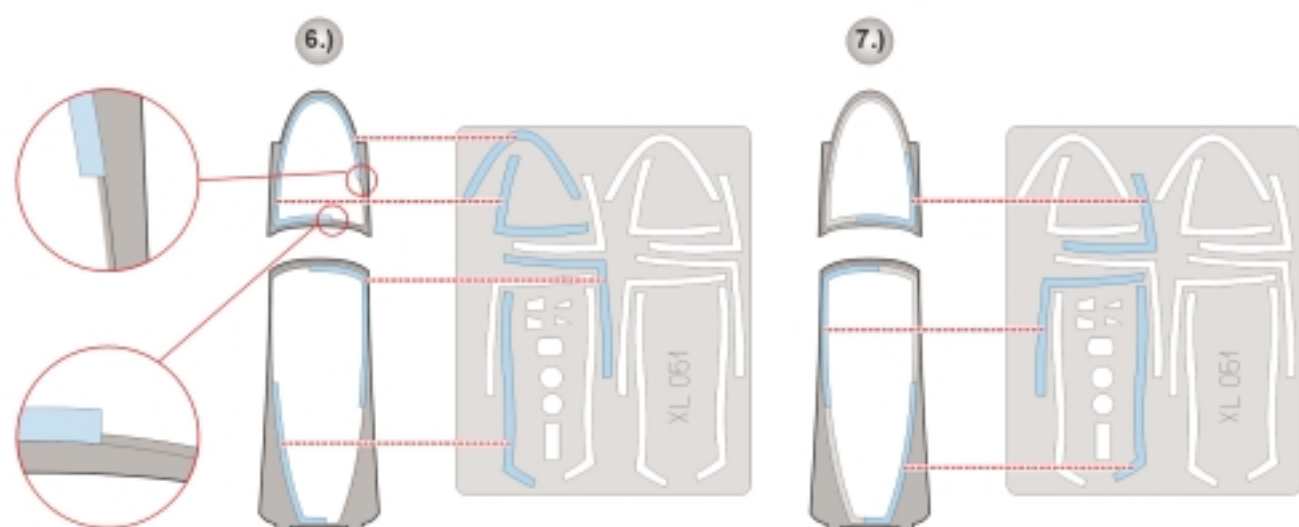

**eduard**  
**Express Mask**

**XL 051**

# F/A-18 Hornet

The die-cut mask for accurate canopy frame painting of the  
*Academy 1/32 KIT*

8.)

CAMOUFLAGE COLOR

LIQUID MASK ■

9.)

REMOVE MASK