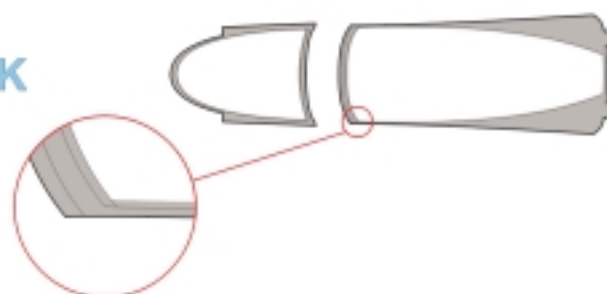

**eduard**  
**Express Mask**

**XL 051**

# F/A-18 Hornet

The die-cut mask for accurate canopy frame painting of the  
*Academy 1/32 KIT*

8.)

CAMOUFLAGE COLOR

LIQUID MASK ■

9.)

REMOVE MASK