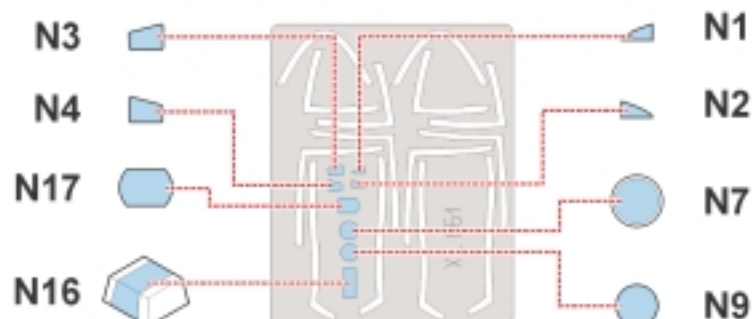

**eduard**  
**Express Mask**

**XL 051**

# F/A-18 Hornet

The die-cut mask for accurate canopy frame painting of the  
*Academy 1/32 KIT*

8.)

CAMOUFLAGE COLOR

LIQUID MASK ■

9.)

REMOVE MASK