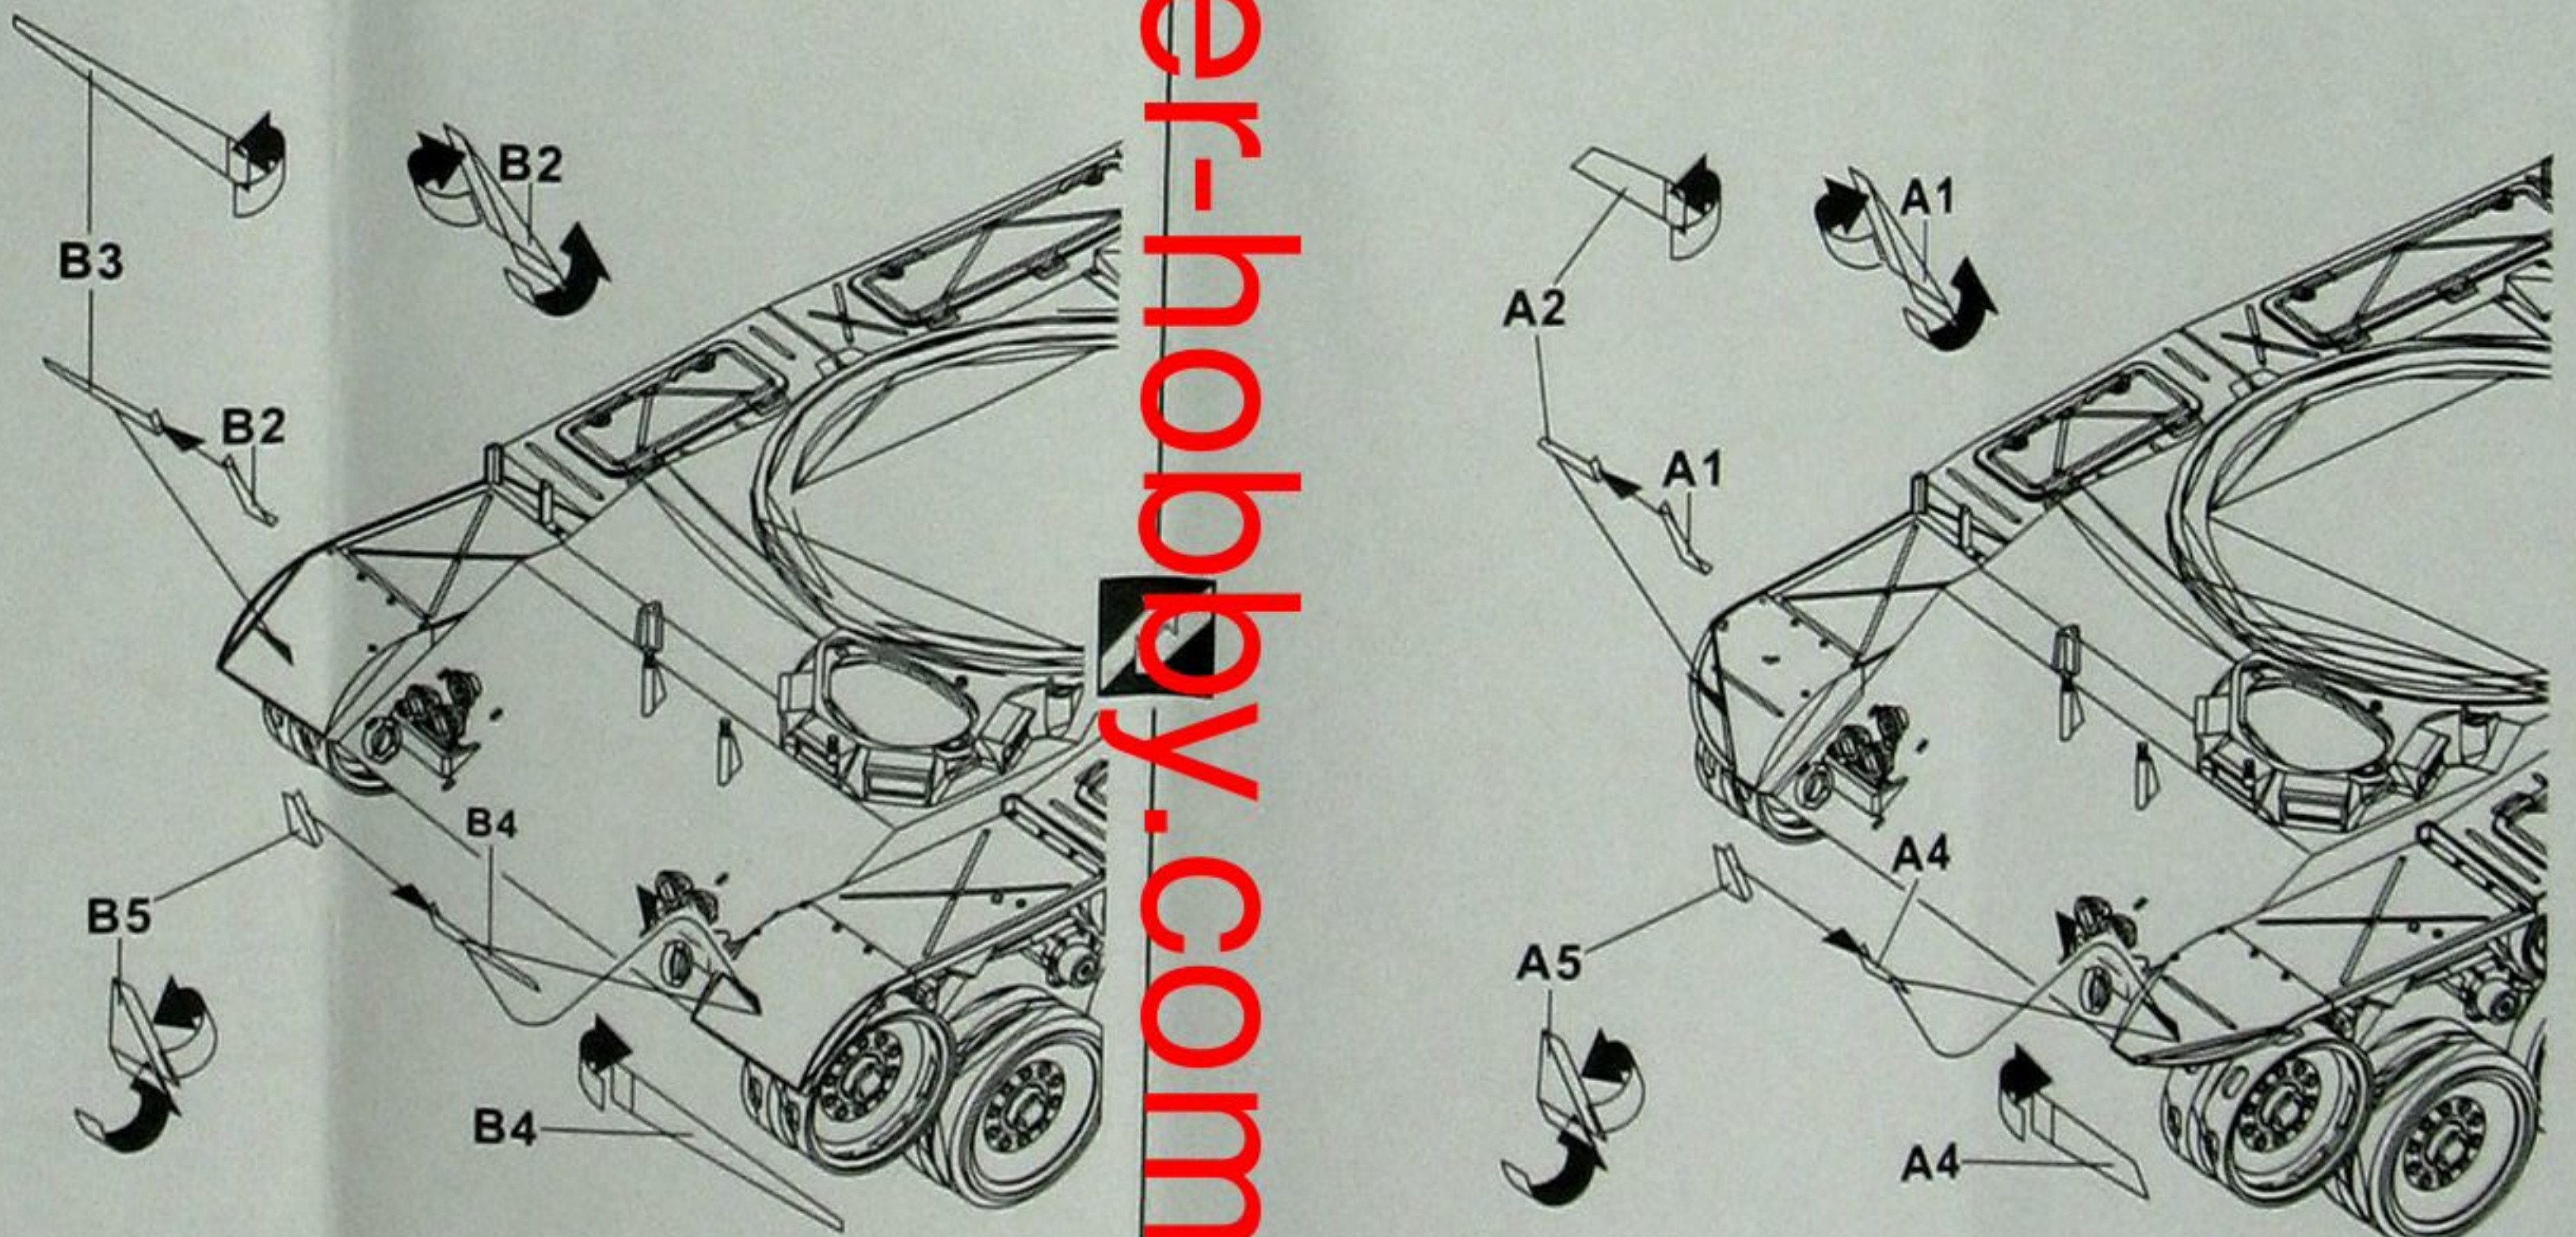

**M41 Walker Bulldog Light Tank**  
**Photo Brass Etched Extra Detail**

**A**

**B**

**1**

**2**

3

4