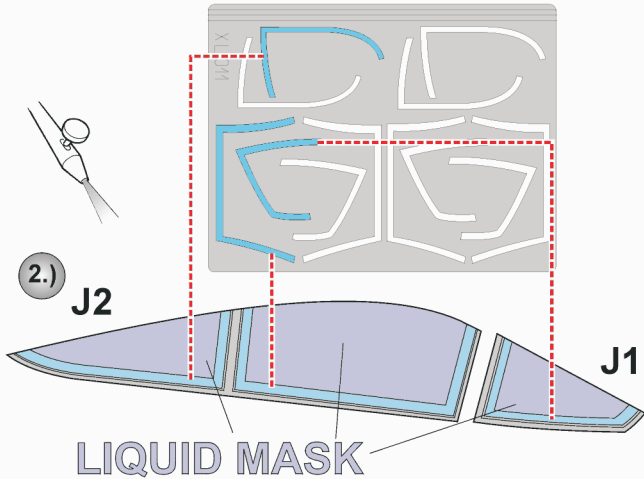

eduard
Express Mask

F-15C Eagle

The die-cut mask for accurate canopy frame painting of the
Tamiya 1/32 KIT

XL 011

INTERIOR COLOR

4.) REMOVE MASK

CAMOUFLAGE COLOR