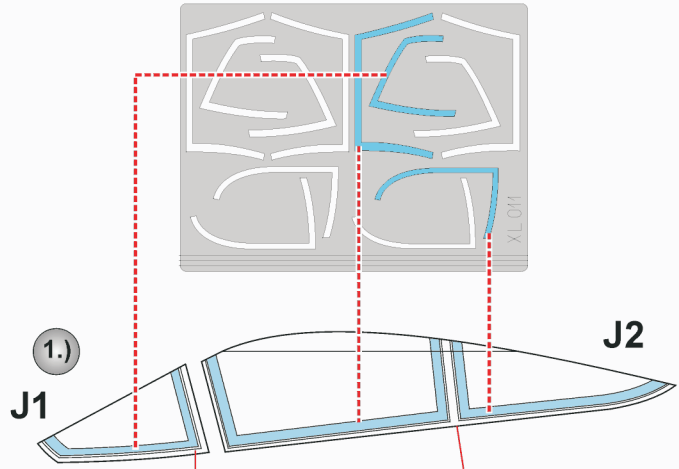

eduard
Express Mask

F-15C Eagle

The die-cut mask for accurate canopy frame painting of the
Tamiya 1/32 KIT

XL 011

INTERIOR COLOR

4.) REMOVE MASK

CAMOUFLAGE COLOR