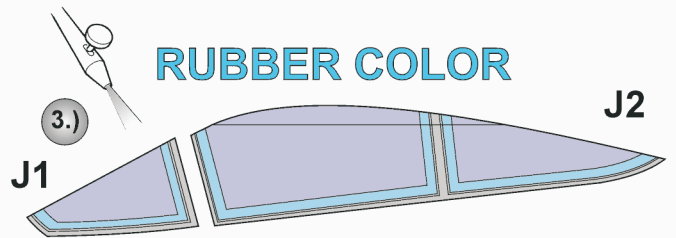

eduard
Express Mask

F-15C Eagle

The die-cut mask for accurate canopy frame painting of the
Tamiya 1/32 KIT

XL 011

INTERIOR COLOR

4.) REMOVE MASK

CAMOUFLAGE COLOR