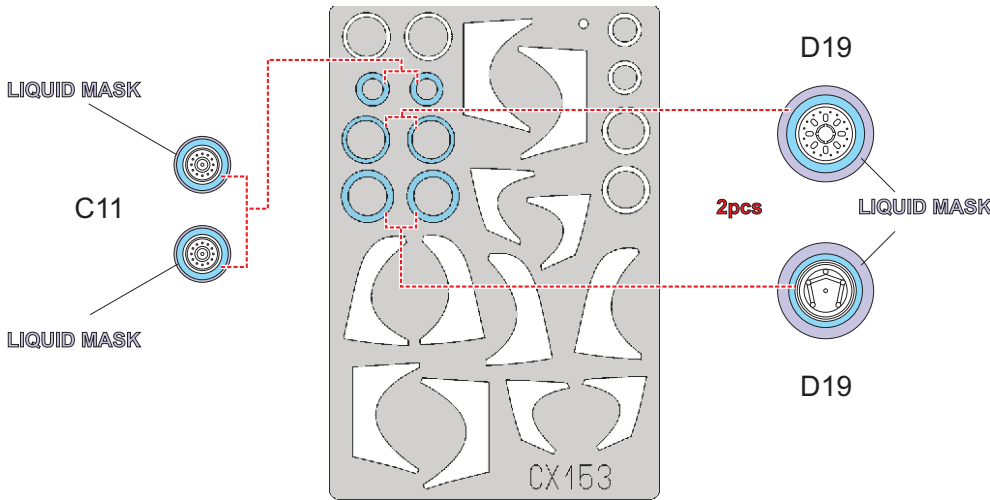

eduard
MASK

F-15E Strike Eagle 1/72

The die-cut mask for accurate canopy frame painting of the
Hasegawa scale 1/72 KIT

CX 153

5.)

6.)

LIQUID MASK

G2

G1

LIQUID MASK

3.)

INTERIOR COLOR

G2

G1

4.)

RUBBER COLOR