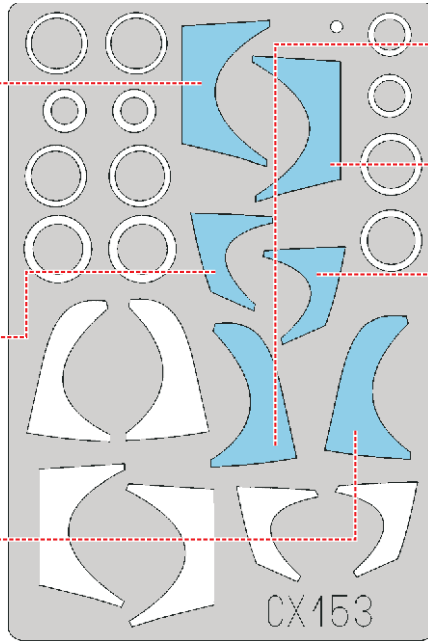

eduard
MASK

F-15E Strike Eagle 1/72

The die-cut mask for accurate canopy frame painting of the
Hasegawa scale 1/72 KIT

CX 153

5.)

6.)

LIQUID MASK

G2

G1

LIQUID MASK

3.)

INTERIOR COLOR

G2

G1

4.)

RUBBER COLOR