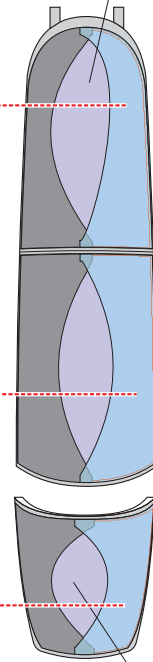

eduard
MASK

F-15E Strike Eagle 1/72

The die-cut mask for accurate canopy frame painting of the
Hasegawa scale 1/72 KIT

CX 153

5.)

6.)

LIQUID MASK

G2

G1

LIQUID MASK

3.)

INTERIOR COLOR

G2

G1

4.)

RUBBER COLOR