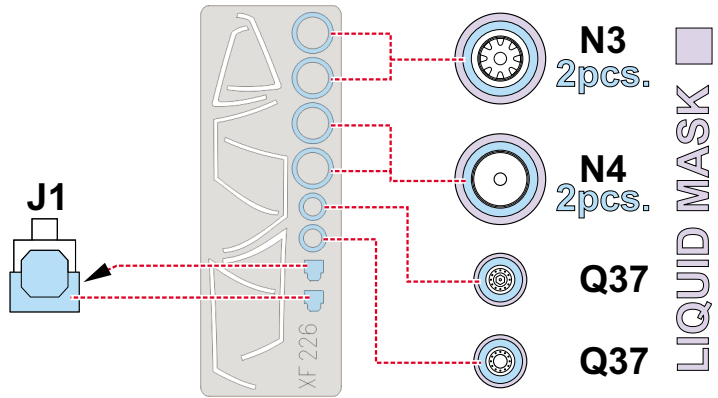

eduard
Express Mask

XF 226

F-2B

The die-cut mask for accurate canopy frame painting of the
Hasegawa 1/48 KIT

LIQUID MASK