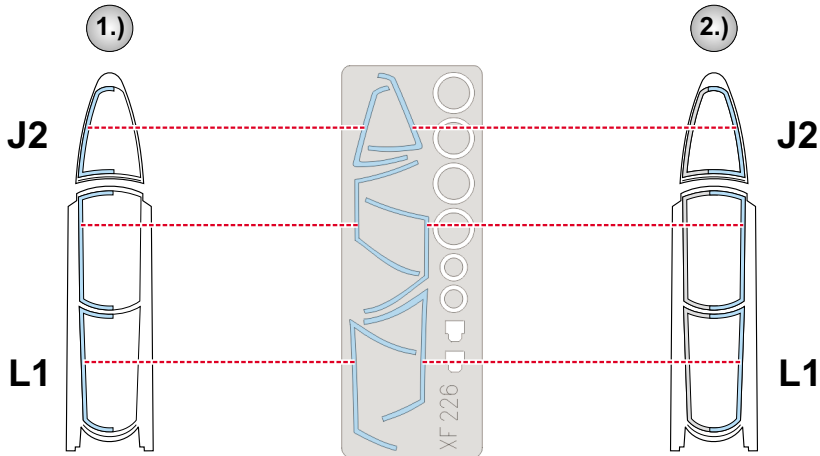

eduard
Express Mask

XF 226

F-2B

The die-cut mask for accurate canopy frame painting of the
Hasegawa 1/48 KIT

LIQUID MASK