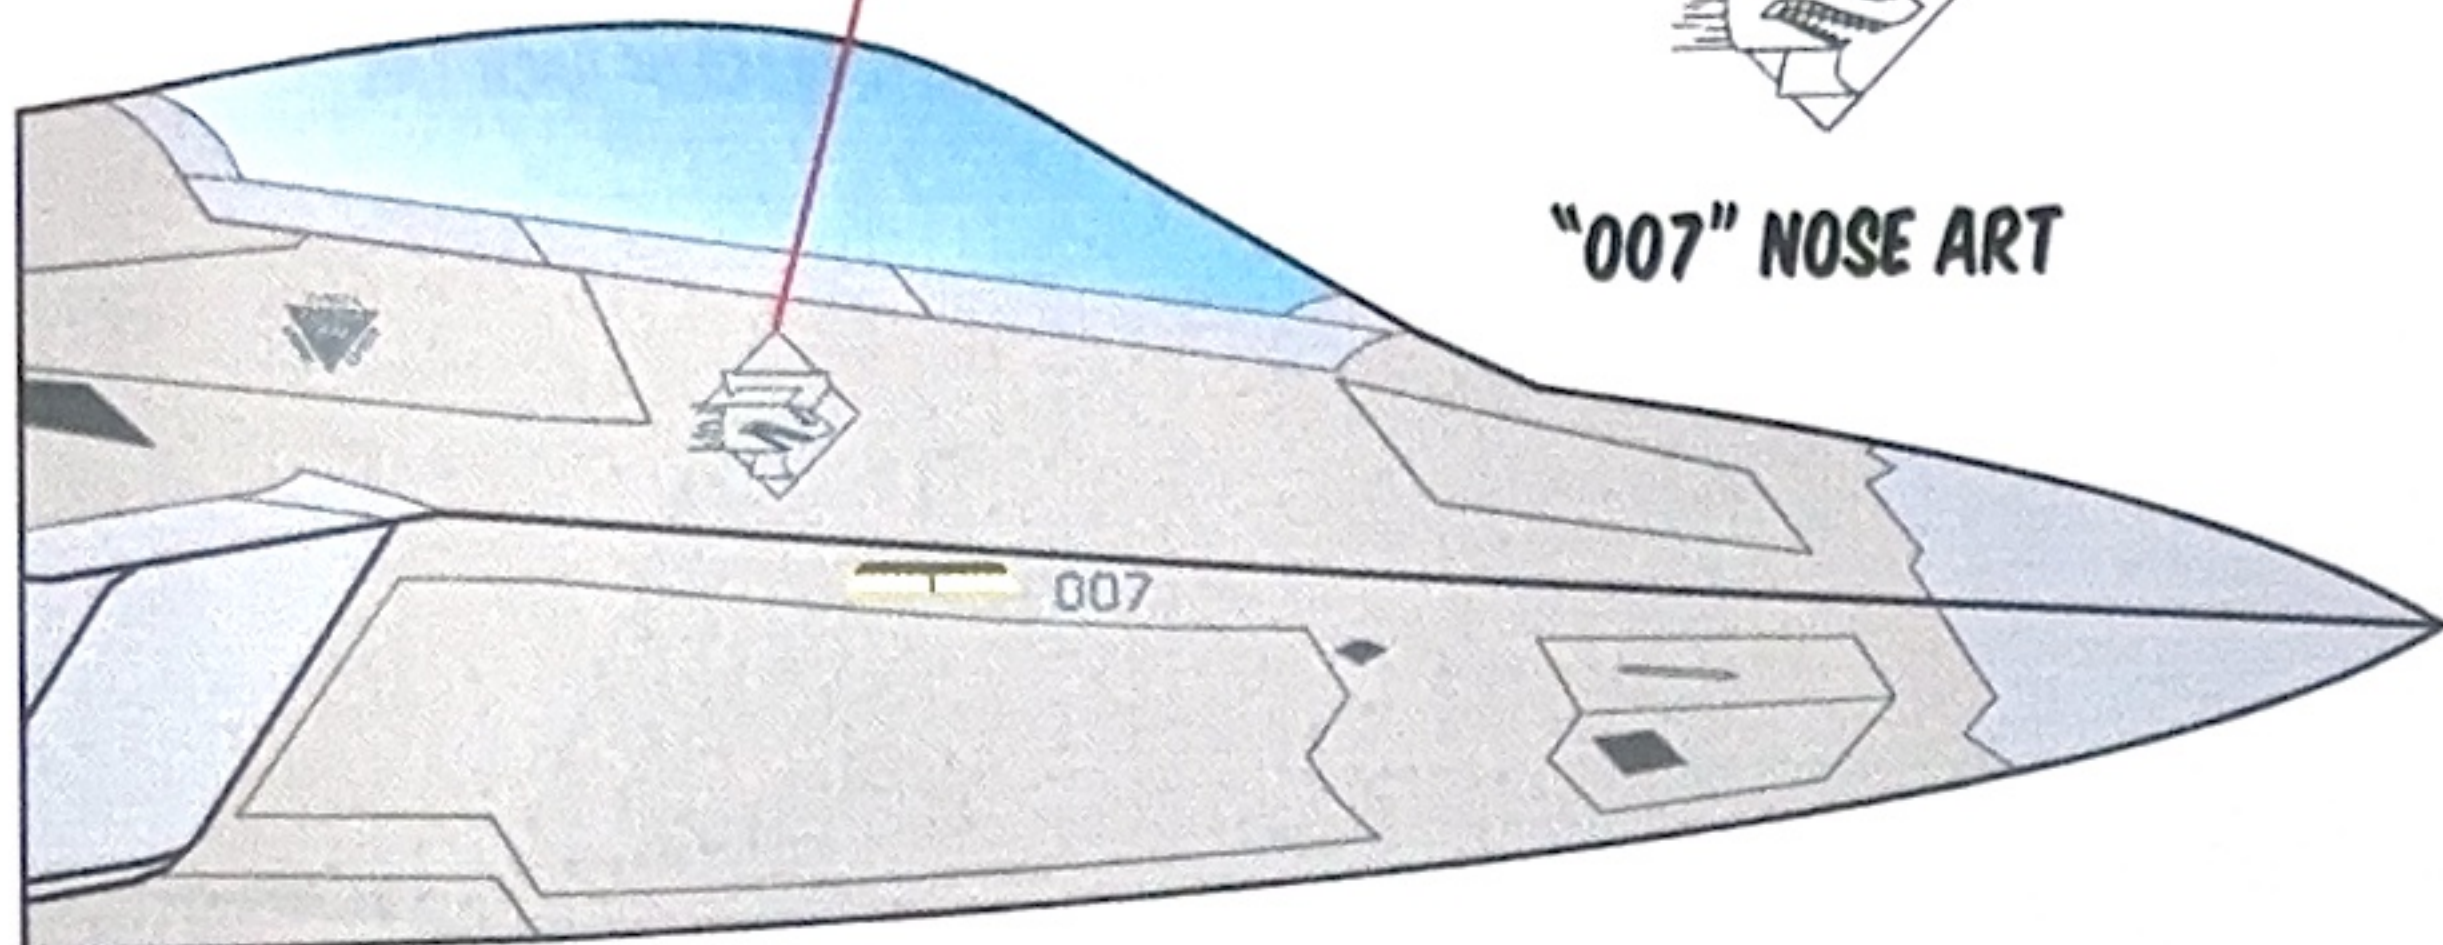

007

11(9)

44

"007" NOSE ART

"007" ART ON CANNON COVER