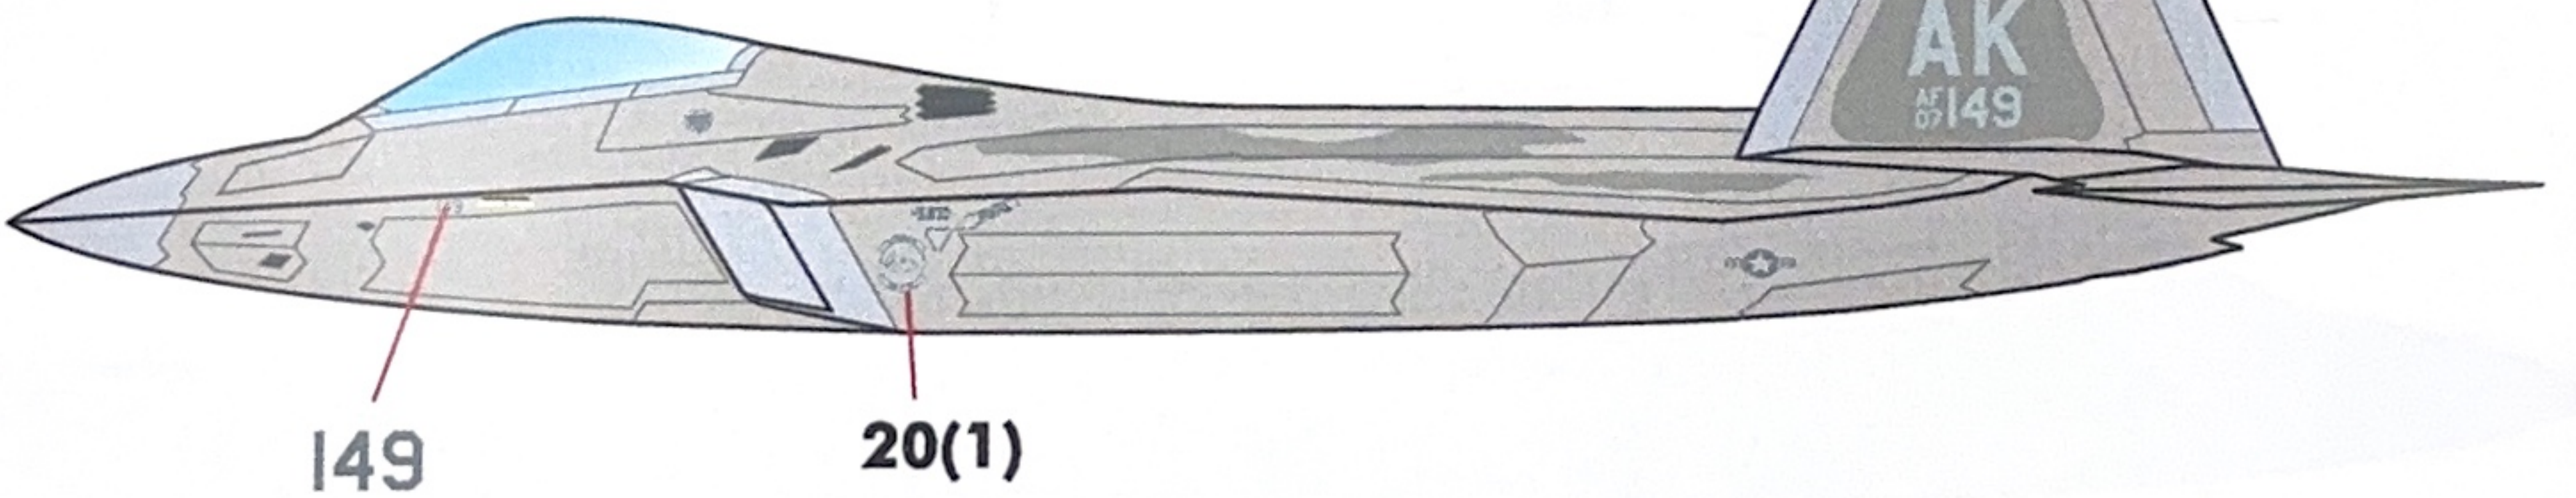

F-22A

PART 2

**15 MARKING OPTIONS
FOR USAF F-22 AIR SUPERIORITY FIGHTERS**

1/72 SCALE

DECALS PRINTED BY

COMMON MARKINGS & STENCILLING

SOME MARKINGS SHOWN IN BLACK FOR CLARITY

OPTION 1: F-22A RAPTOR 07-4147
477FG, ELMENDORF AFB

TAIL BAND APPLIED ON BOTH SIDES OF EACH TAIL
 SPIRIT OF TUSKEGEE

OPTION 2: F-22A RAPTOR 09-4190
90FS, ELMENDORF AFB

TAIL BAND APPLIED ON BOTH SIDES OF EACH TAIL

OPTION 3: F-22A RAPTOR 07-4149
90FS, ELMENDORF AFB

TAIL BAND APPLIED ON BOTH SIDES OF EACH TAIL

OPTION 4: F-22A RAPTOR 91-4006
412 TW, EDWARDS AFB

TAIL BAND APPLIED ONLY OUTSIDE OF EACH TAIL

ONE OF THE OLDEST F-22A RAPTORS STILL FLYING, THIS EDWARDS JET DOES NOT SEEM TO HAVE THE METALLIC RADAR-ABSORBENT PAINT / SURFACE COVERING THAT IS APPLIED TO THE RAPTOR FLEET. WE BELIEVE THE BASE COLOR IS A LIGHTER GRAY SIMILAR TO FS36375.