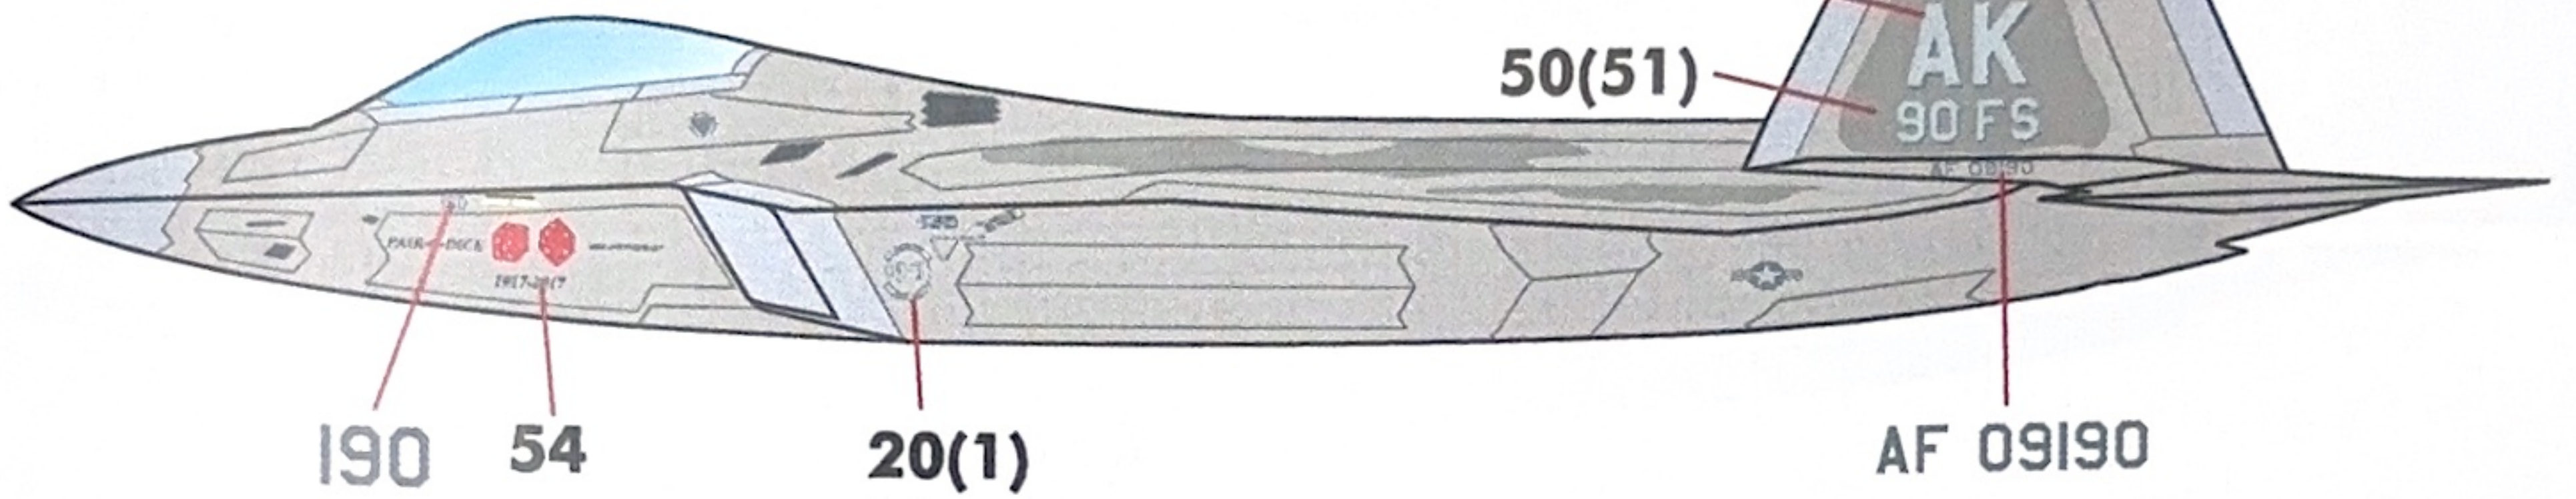

F-22A

PART 2

**15 MARKING OPTIONS
FOR USAF F-22 AIR SUPERIORITY FIGHTERS**

1/72 SCALE

DECALS PRINTED BY

COMMON MARKINGS & STENCILLING

SOME MARKINGS SHOWN IN BLACK FOR CLARITY

OPTION 1: F-22A RAPTOR 07-4147
477FG, ELMENDORF AFB

TAIL BAND APPLIED ON BOTH SIDES OF EACH TAIL
 SPIRIT OF TUSKEGEE

OPTION 2: F-22A RAPTOR 09-4190
90FS, ELMENDORF AFB

TAIL BAND APPLIED ON BOTH SIDES OF EACH TAIL

OPTION 3: F-22A RAPTOR 07-4149
90FS, ELMENDORF AFB