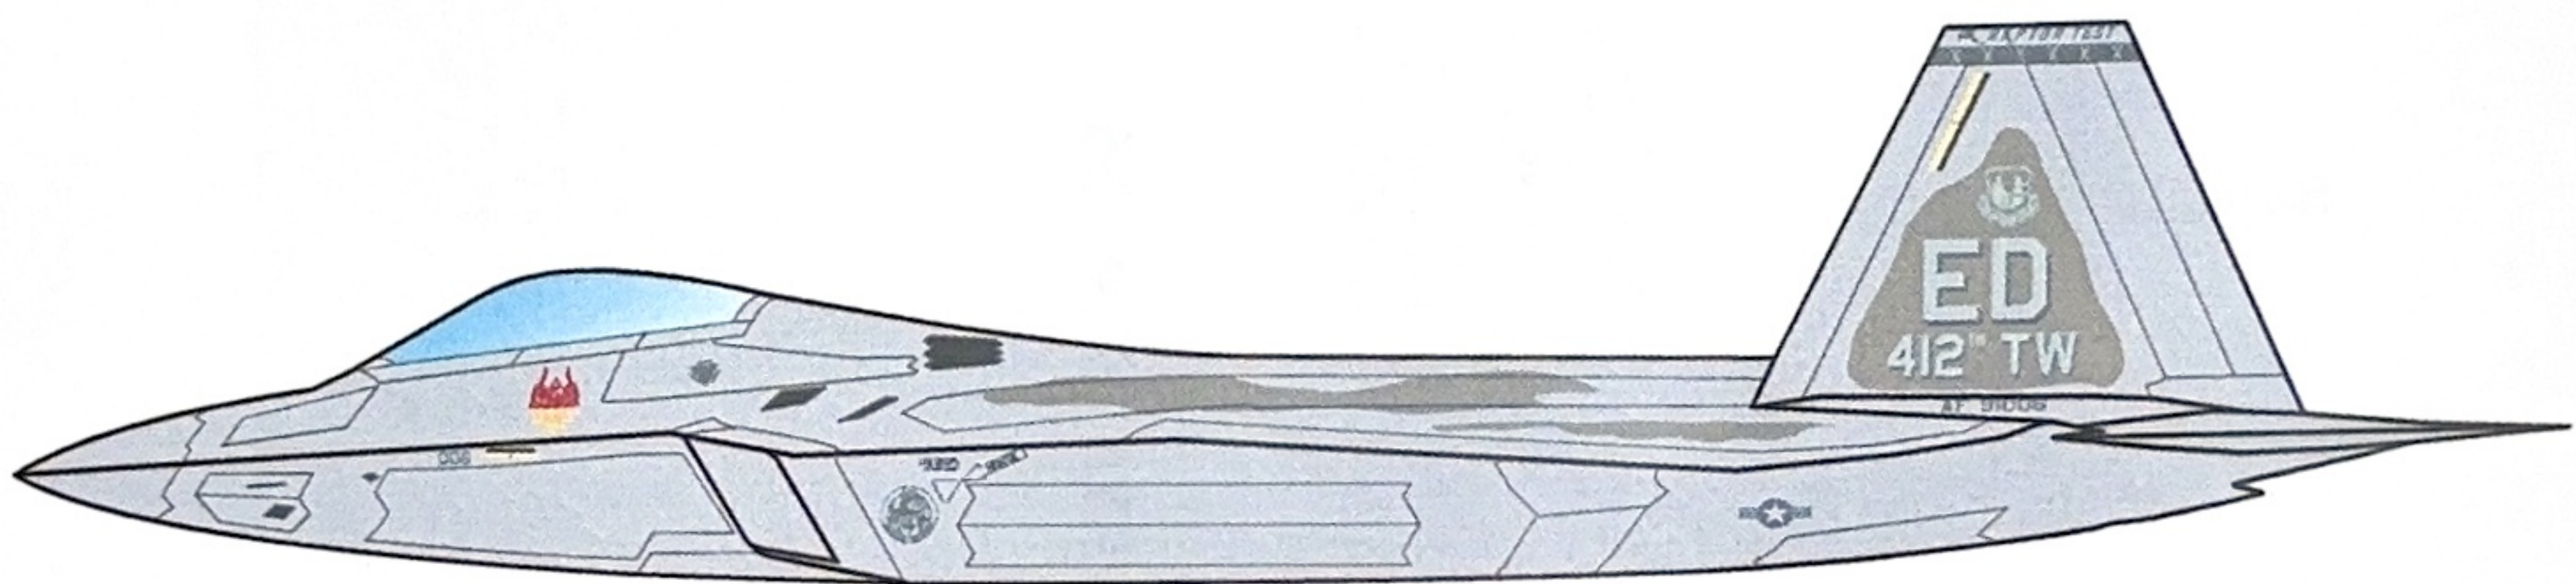

F-22A

PART 2

**15 MARKING OPTIONS
FOR USAF F-22 AIR SUPERIORITY FIGHTERS**

1/72 SCALE

DECALS PRINTED BY

COMMON MARKINGS & STENCILLING

SOME MARKINGS SHOWN IN BLACK FOR CLARITY

OPTION 1: F-22A RAPTOR 07-4147
477FG, ELMENDORF AFB

TAIL BAND APPLIED ON BOTH SIDES OF EACH TAIL
 SPIRIT OF TUSKEGEE

OPTION 2: F-22A RAPTOR 09-4190
90FS, ELMENDORF AFB

TAIL BAND APPLIED ON BOTH SIDES OF EACH TAIL

OPTION 3: F-22A RAPTOR 07-4149
90FS, ELMENDORF AFB

TAIL BAND APPLIED ON BOTH SIDES OF EACH TAIL

OPTION 4: F-22A RAPTOR 91-4006
412 TW, EDWARDS AFB

TAIL BAND APPLIED ONLY OUTSIDE OF EACH TAIL

ONE OF THE OLDEST F-22A RAPTORS STILL FLYING, THIS EDWARDS JET DOES NOT SEEM TO HAVE THE METALLIC RADAR-ABSORBENT PAINT / SURFACE COVERING THAT IS APPLIED TO THE RAPTOR FLEET. WE BELIEVE THE BASE COLOR IS A LIGHTER GRAY SIMILAR TO FS36375.