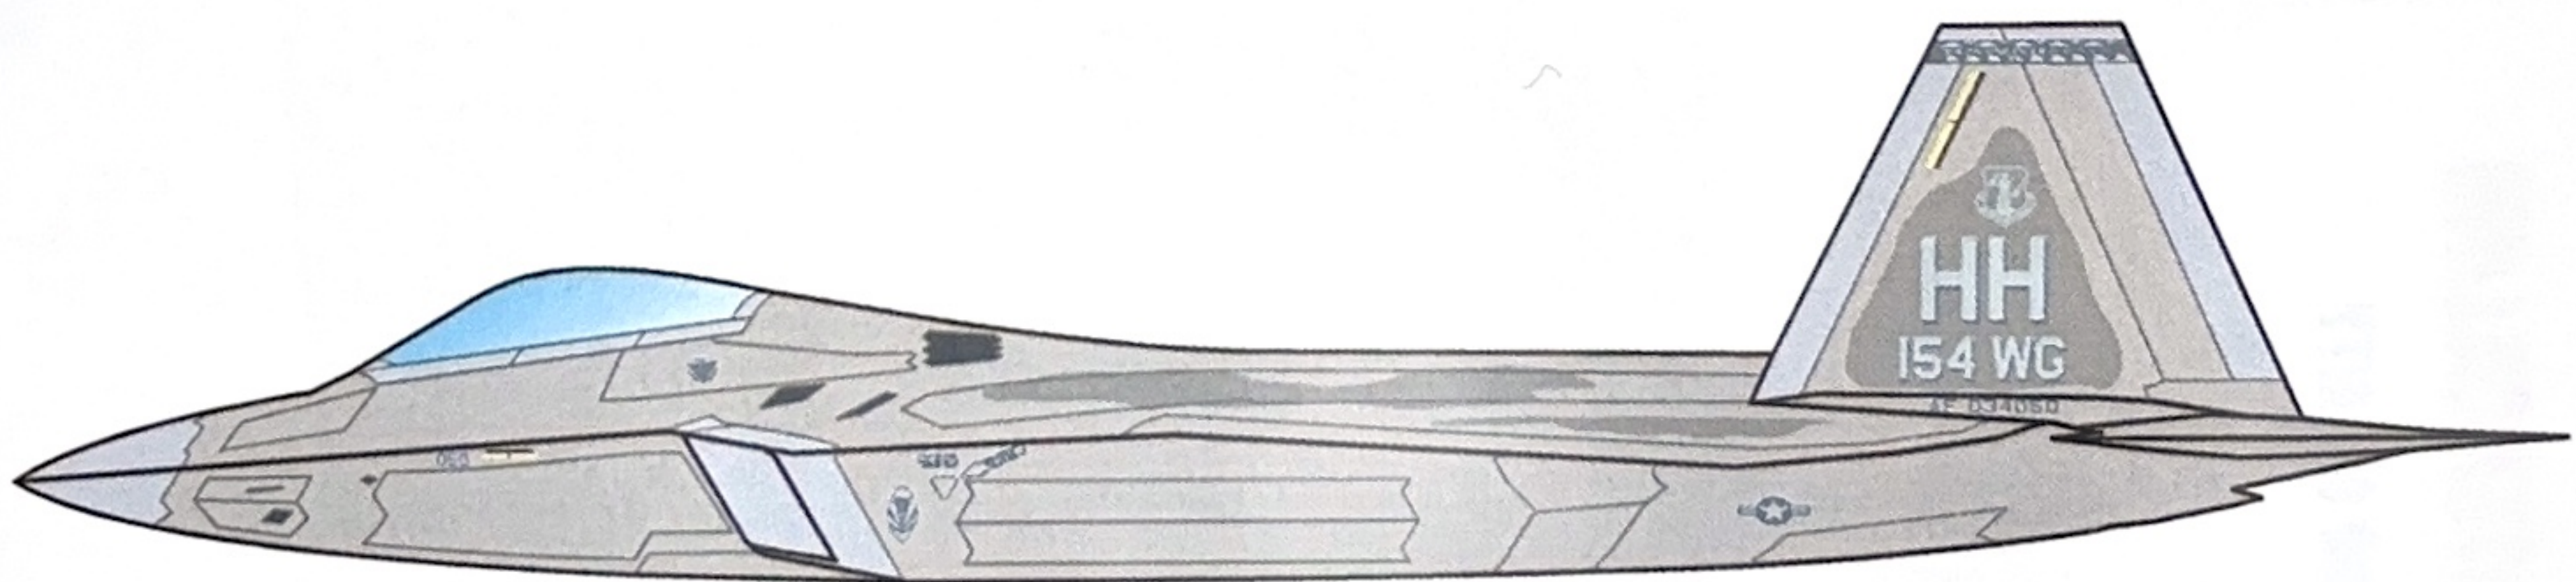

F-22A

PART 2

**15 MARKING OPTIONS
FOR USAF F-22 AIR SUPERIORITY FIGHTERS**

1/72 SCALE

DECALS PRINTED BY

COMMON MARKINGS & STENCILLING

SOME MARKINGS SHOWN IN BLACK FOR CLARITY

OPTION 1: F-22A RAPTOR 07-4147
477FG, ELMENDORF AFB

TAIL BAND APPLIED ON BOTH SIDES OF EACH TAIL
 SPIRIT OF TUSKEGEE

OPTION 2: F-22A RAPTOR 09-4190
90FS, ELMENDORF AFB

TAIL BAND APPLIED ON BOTH SIDES OF EACH TAIL

OPTION 3: F-22A RAPTOR 07-4149
90FS, ELMENDORF AFB

TAIL BAND APPLIED ON BOTH SIDES OF EACH TAIL

OPTION 4: F-22A RAPTOR 91-4006
412 TW, EDWARDS AFB

TAIL BAND APPLIED ONLY OUTSIDE OF EACH TAIL

ONE OF THE OLDEST F-22A RAPTORS STILL FLYING, THIS EDWARDS JET DOES NOT SEEM TO HAVE THE METALLIC RADAR-ABSORBENT PAINT / SURFACE COVERING THAT IS APPLIED TO THE RAPTOR FLEET. WE BELIEVE THE BASE COLOR IS A LIGHTER GRAY SIMILAR TO FS36375.