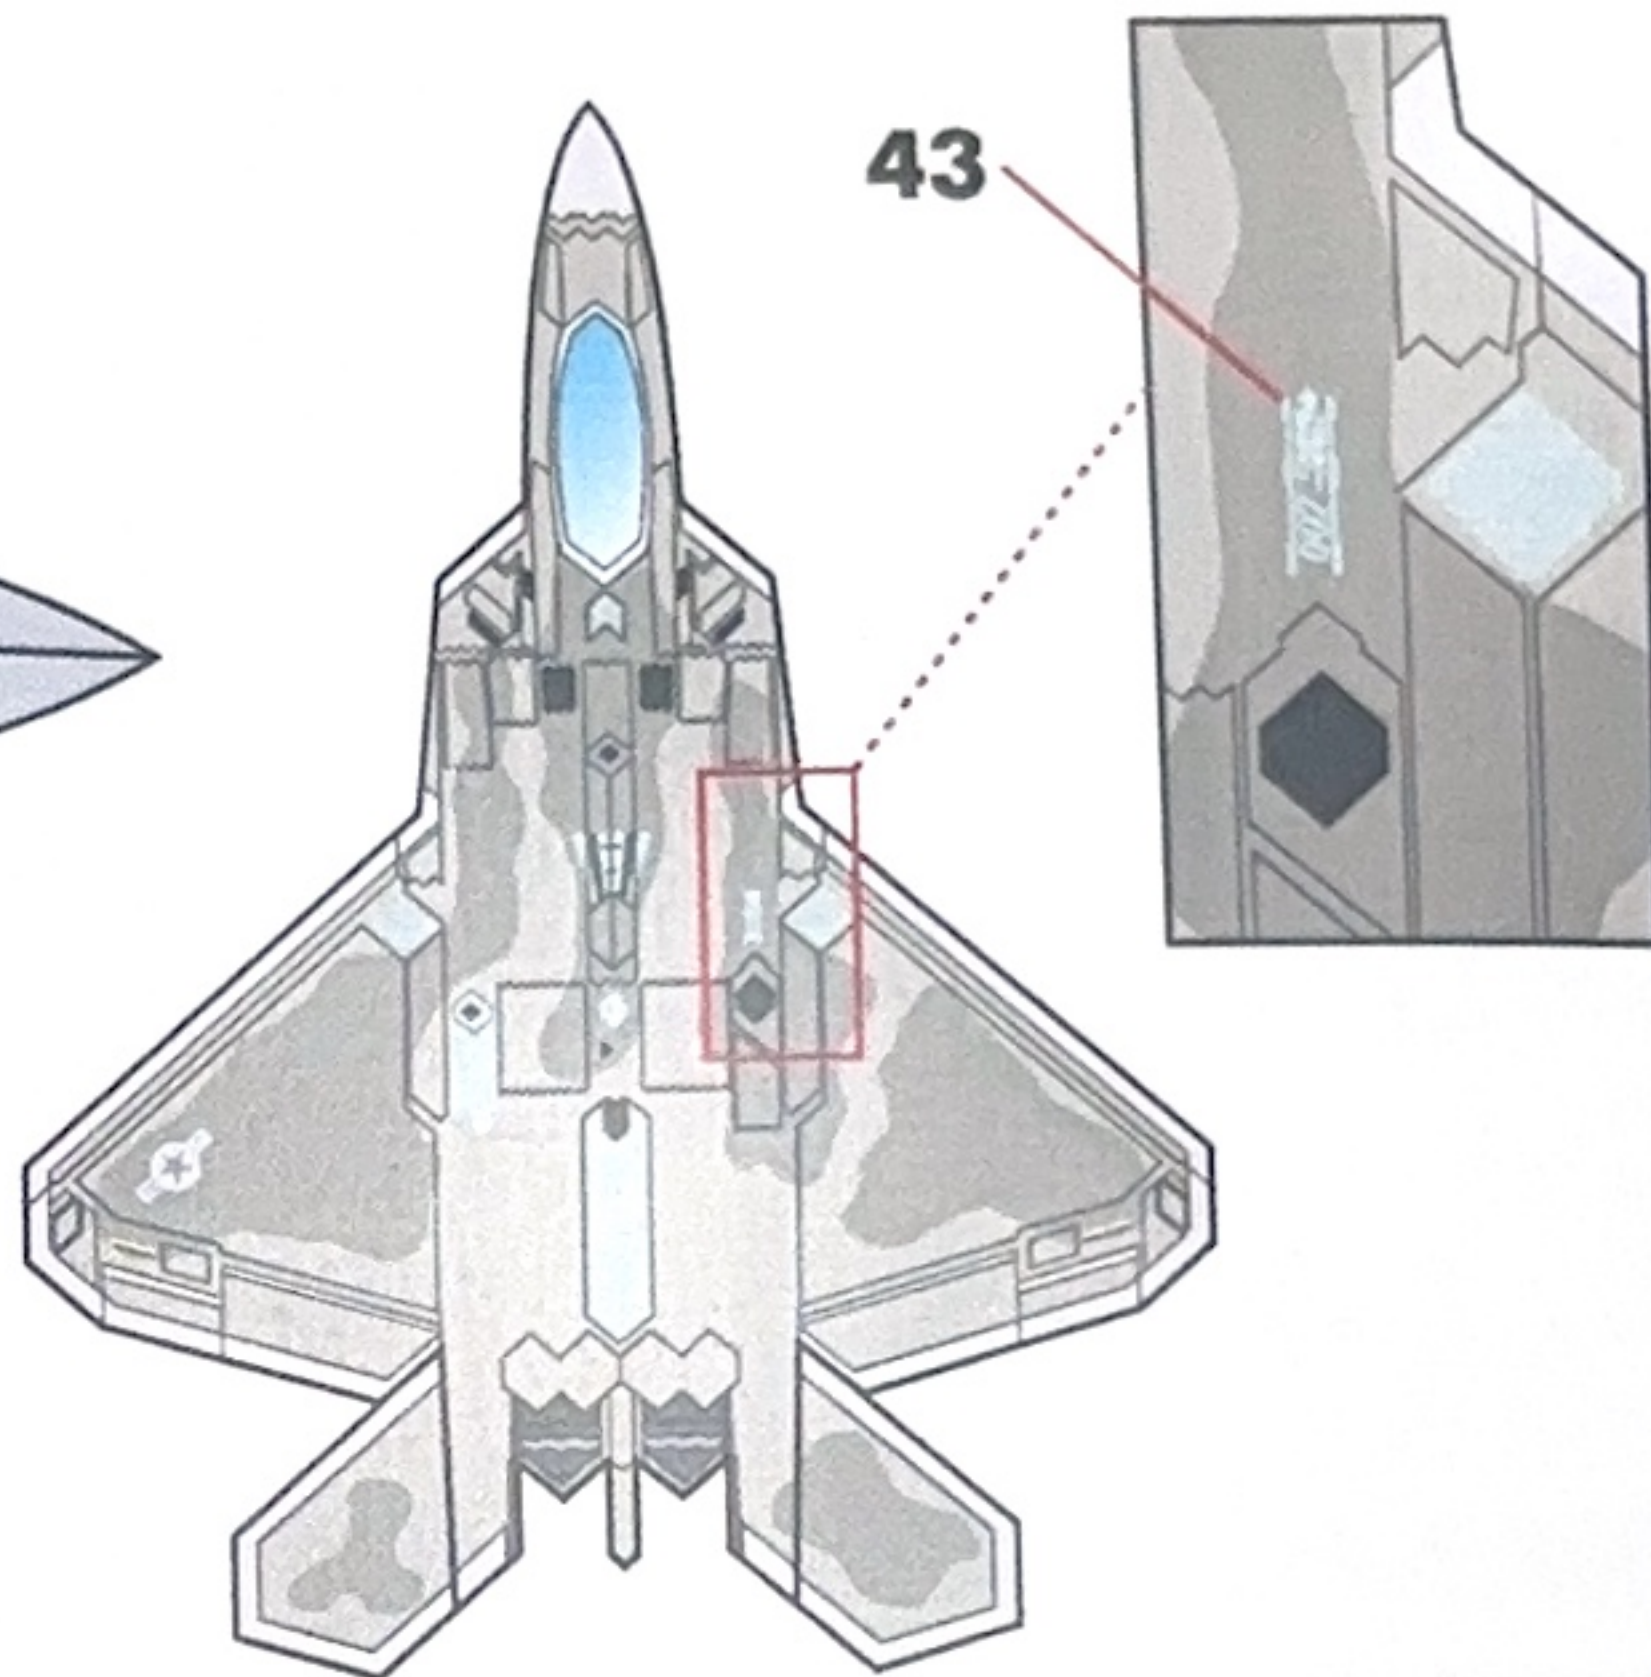

TAIL BAND APPLIED ON BOTH SIDES OF EACH TAIL

OPTION 4: F-22A RAPTOR 91-4006
412 TW, EDWARDS AFB

TAIL BAND APPLIED ONLY OUTSIDE OF EACH TAIL

ONE OF THE OLDEST F-22A RAPTORS STILL FLYING, THIS EDWARDS JET DOES NOT SEEM TO HAVE THE METALLIC RADAR-ABSORBENT PAINT / SURFACE COVERING THAT IS APPLIED TO THE RAPTOR FLEET. WE BELIEVE THE BASE COLOR IS A LIGHTER GRAY SIMILAR TO FS36375.

OPTION 5: F-22A RAPTOR 91-4007

412 TW, EDWARDS AFB

NO EDWARDS TAIL BAND ON THIS JET

007

11(9)

44

"007" NOSE ART

"007" ART ON CANNON COVER