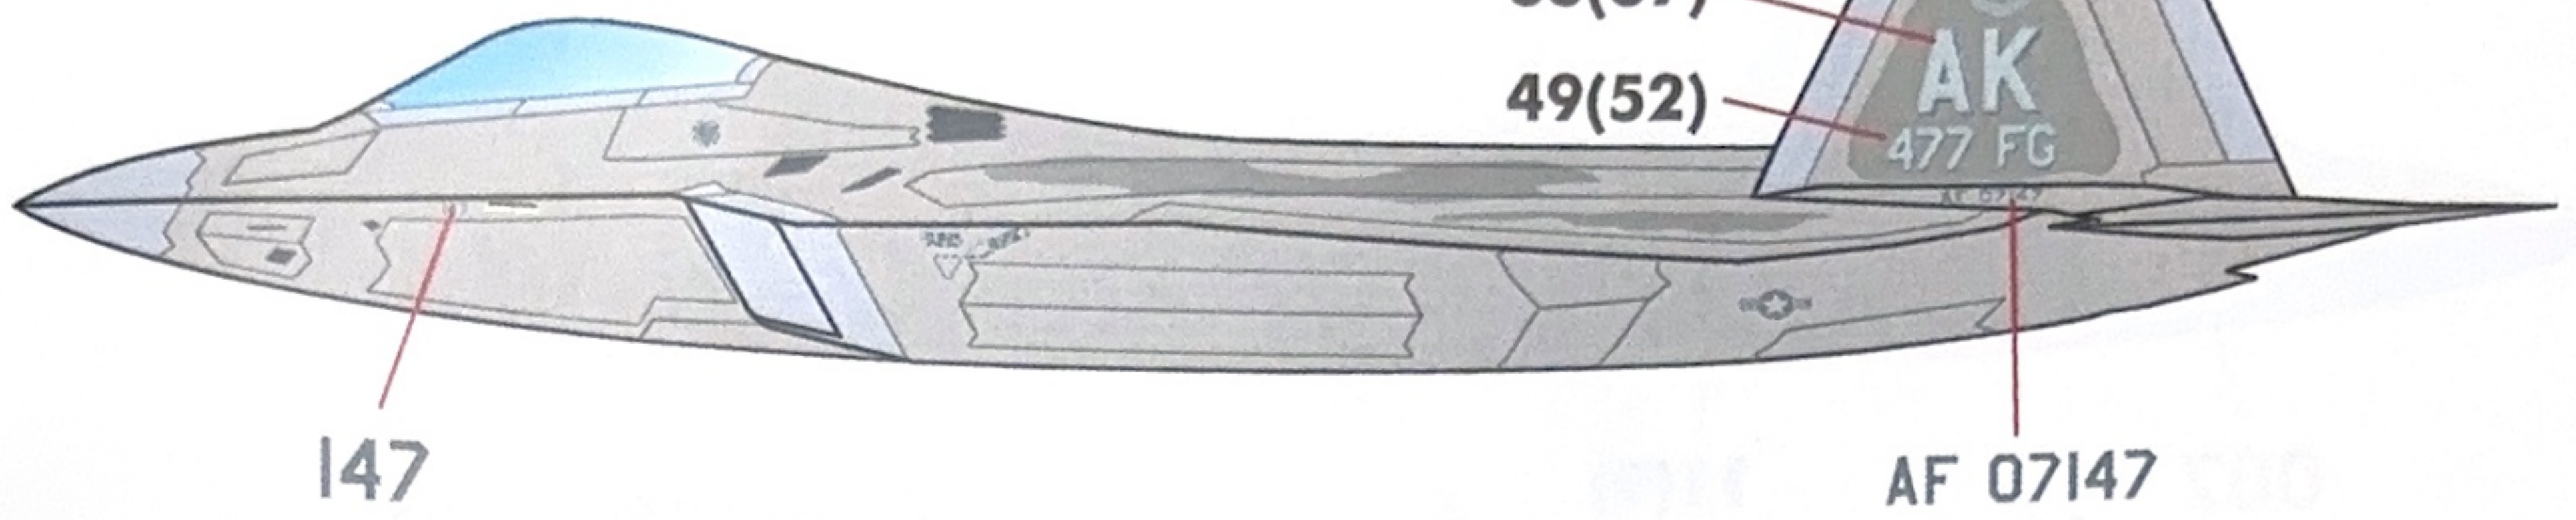

F-22A

PART 2

**15 MARKING OPTIONS
FOR USAF F-22 AIR SUPERIORITY FIGHTERS**

1/72 SCALE

DECALS PRINTED BY

COMMON MARKINGS & STENCILLING

SOME MARKINGS SHOWN IN BLACK FOR CLARITY

OPTION 1: F-22A RAPTOR 07-4147
477FG, ELMENDORF AFB

TAIL BAND APPLIED ON BOTH SIDES OF EACH TAIL
 SPIRIT OF TUSKEGEE

OPTION 2: F-22A RAPTOR 09-4190
90FS, ELMENDORF AFB

TAIL BAND APPLIED ON BOTH SIDES OF EACH TAIL

OPTION 3: F-22A RAPTOR 07-4149
90FS, ELMENDORF AFB

TAIL BAND APPLIED ON BOTH SIDES OF EACH TAIL

OPTION 4: F-22A RAPTOR 91-4006
412 TW, EDWARDS AFB

TAIL BAND APPLIED ONLY OUTSIDE OF EACH TAIL

ONE OF THE OLDEST F-22A RAPTORS STILL FLYING, THIS EDWARDS JET DOES NOT SEEM TO HAVE THE METALLIC RADAR-ABSORBENT PAINT / SURFACE COVERING THAT IS APPLIED TO THE RAPTOR FLEET. WE BELIEVE THE BASE COLOR IS A LIGHTER GRAY SIMILAR TO FS36375.