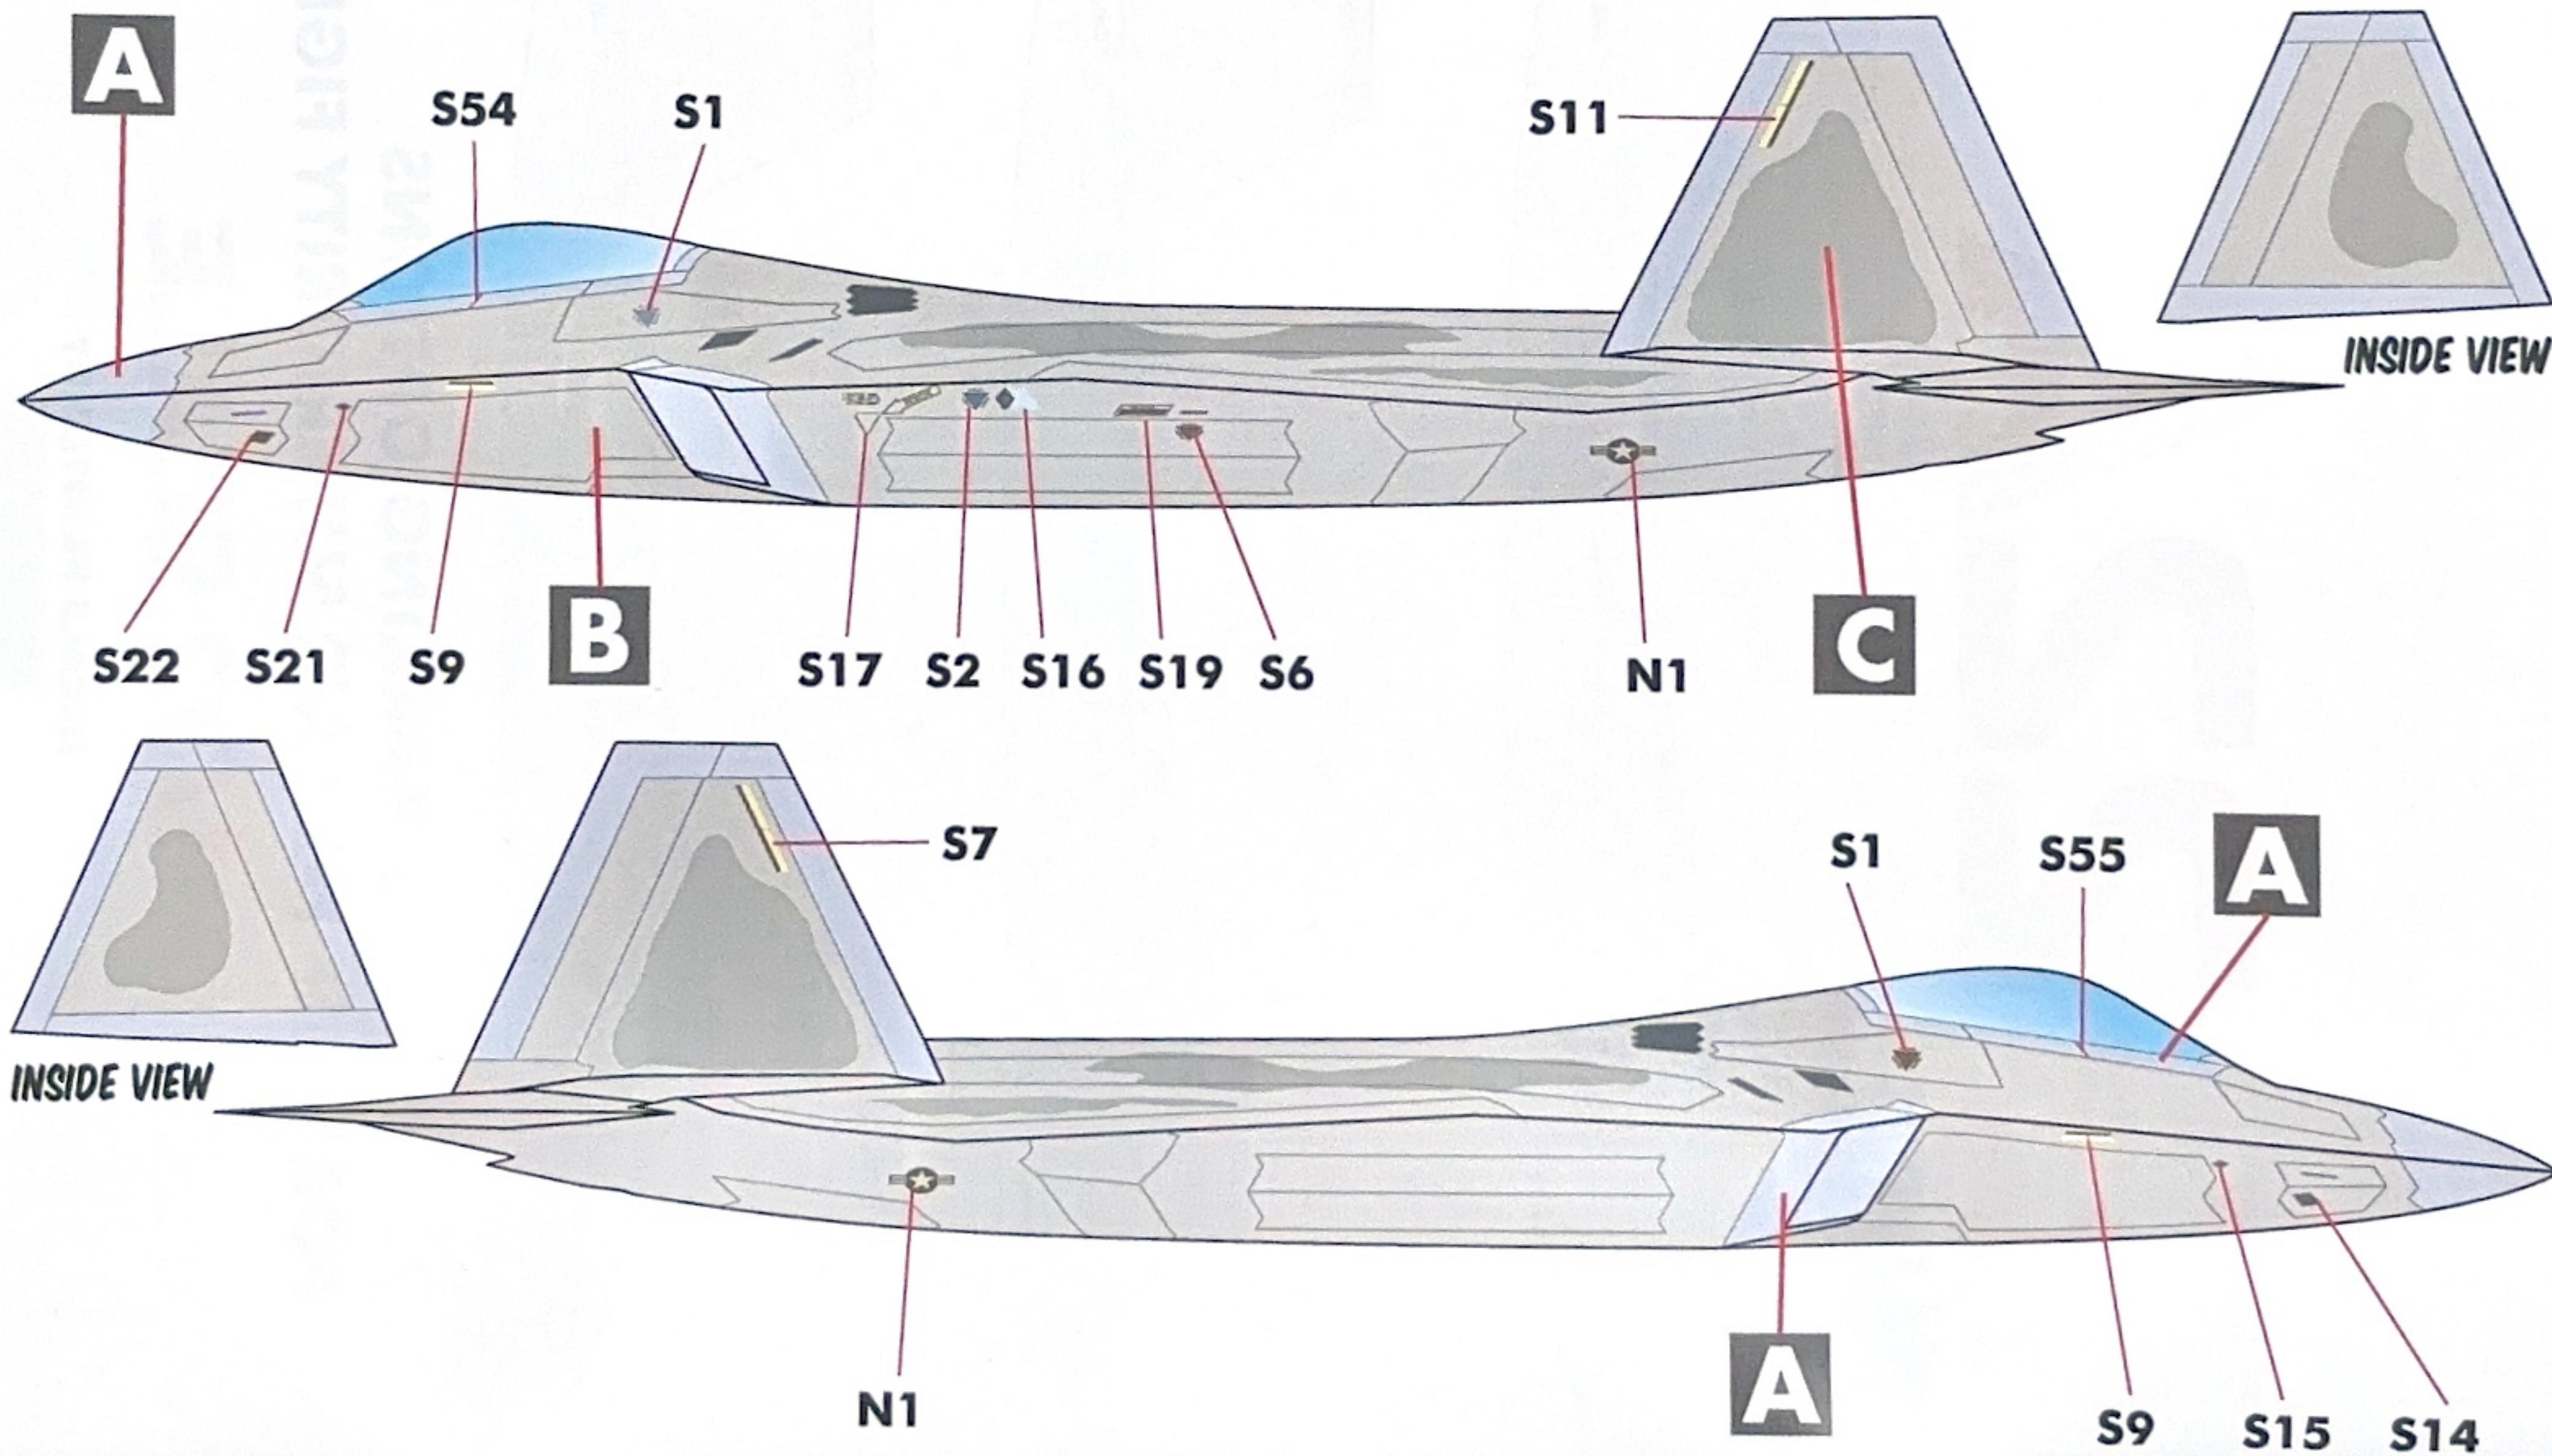

F-22A

PART 2

**15 MARKING OPTIONS
FOR USAF F-22 AIR SUPERIORITY FIGHTERS**

1/72 SCALE

DECALS PRINTED BY

COMMON MARKINGS & STENCILLING

SOME MARKINGS SHOWN IN BLACK FOR CLARITY

OPTION 1: F-22A RAPTOR 07-4147
477FG, ELMENDORF AFB

TAIL BAND APPLIED ON BOTH SIDES OF EACH TAIL
 SPIRIT OF TUSKEGEE

OPTION 2: F-22A RAPTOR 09-4190
90FS, ELMENDORF AFB

TAIL BAND APPLIED ON BOTH SIDES OF EACH TAIL

OPTION 3: F-22A RAPTOR 07-4149
90FS, ELMENDORF AFB

TAIL BAND APPLIED ON BOTH SIDES OF EACH TAIL

OPTION 4: F-22A RAPTOR 91-4006
412 TW, EDWARDS AFB

TAIL BAND APPLIED ONLY OUTSIDE OF EACH TAIL

ONE OF THE OLDEST F-22A RAPTORS STILL FLYING, THIS EDWARDS JET DOES NOT SEEM TO HAVE THE METALLIC RADAR-ABSORBENT PAINT / SURFACE COVERING THAT IS APPLIED TO THE RAPTOR FLEET. WE BELIEVE THE BASE COLOR IS A LIGHTER GRAY SIMILAR TO FS36375.

OPTION 5: F-22A RAPTOR 91-4007

412 TW, EDWARDS AFB

NO EDWARDS TAIL BAND ON THIS JET

007

11(9)

44

"007" NOSE ART

"007" ART ON CANNON COVER