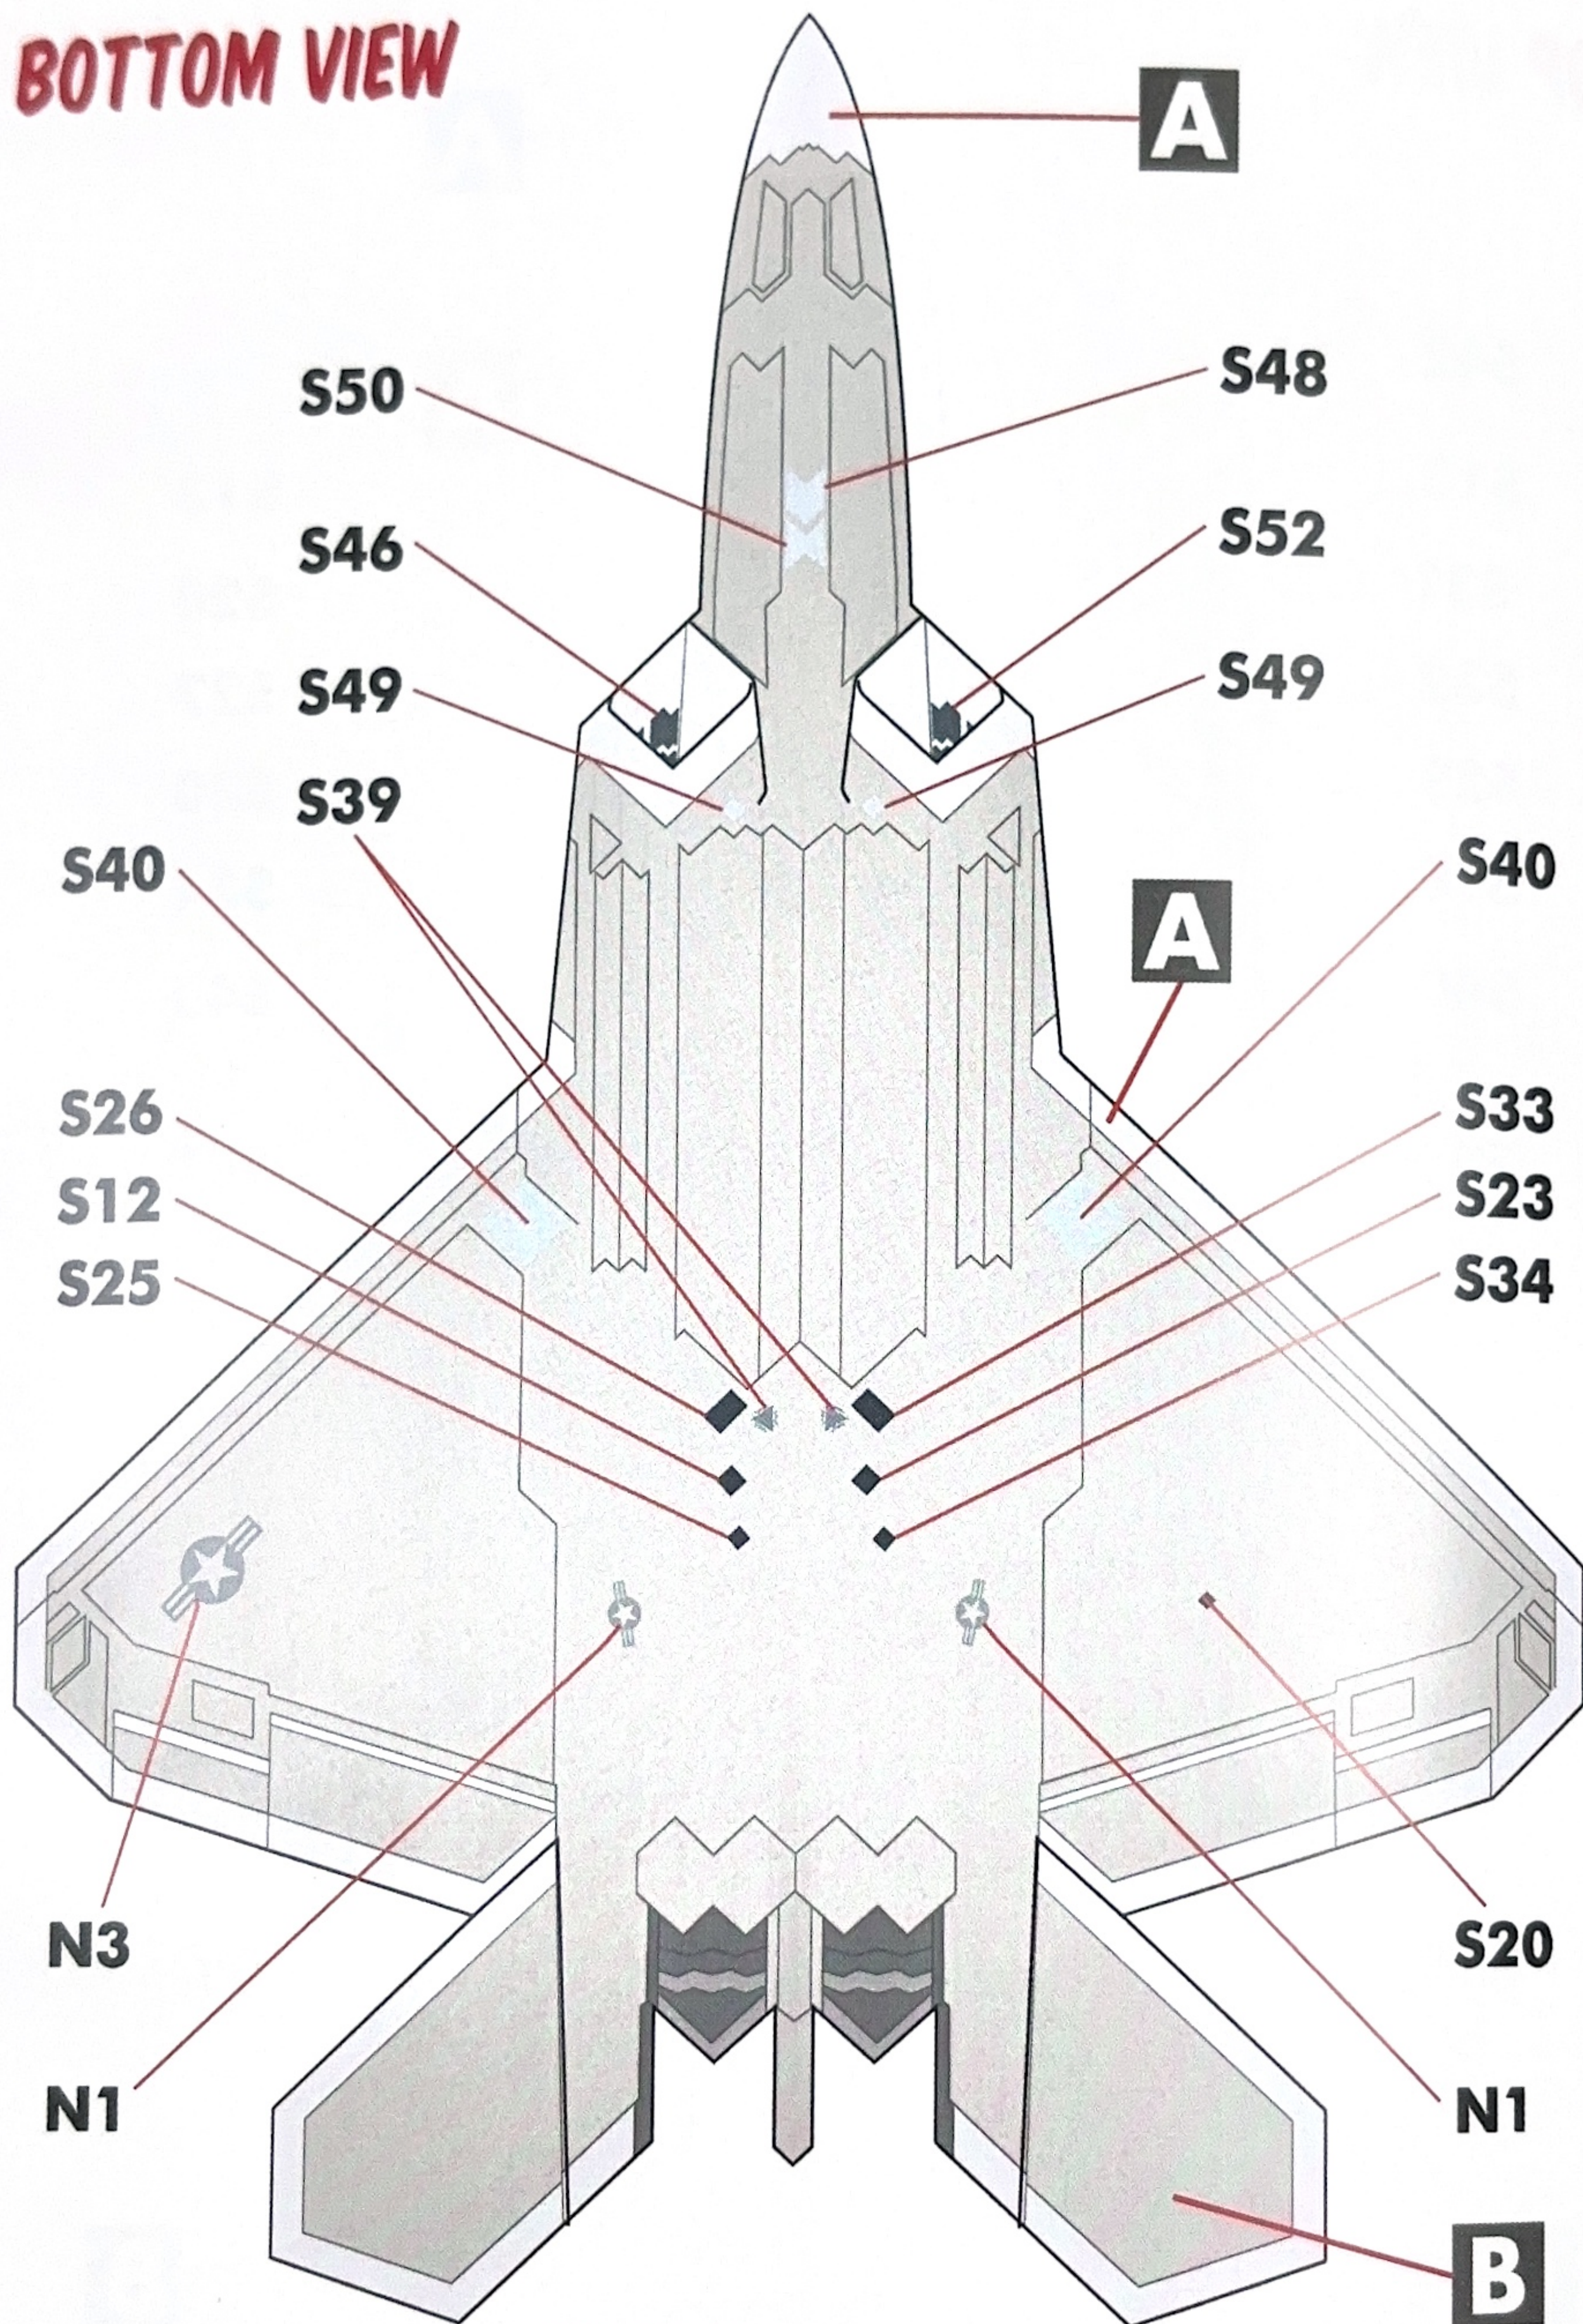

BOTTOM VIEW

VISIT THE REFERENCE PAGE AT:

[HTTP://WWW.CARACALMODELS.COM/REFERENCES/F22](http://www.caracalmodels.com/references/f22)

- **A** LIGHT GHOST GRAY (FS36375)
- **B** MOD EAGLE LIGHT GRAY (FS36251)(*)
- **C** MOD EAGLE DARK GRAY (FS36176)(*)
- **D** FRENCH BLUE (FS15180)

(*) WHILE THESE ARE THE OFFICIAL COLORS, THE F-22 PAINT HAS A METALLIC SHEEN DUE TO ITS RADAR ABSORBENT PROPERTIES.

Caracal Models
PO Box 92141
Austin, TX 78709
info@caracalmodels.com
<http://www.caracalmodels.com>

Decals printed by Cartograf in Italy