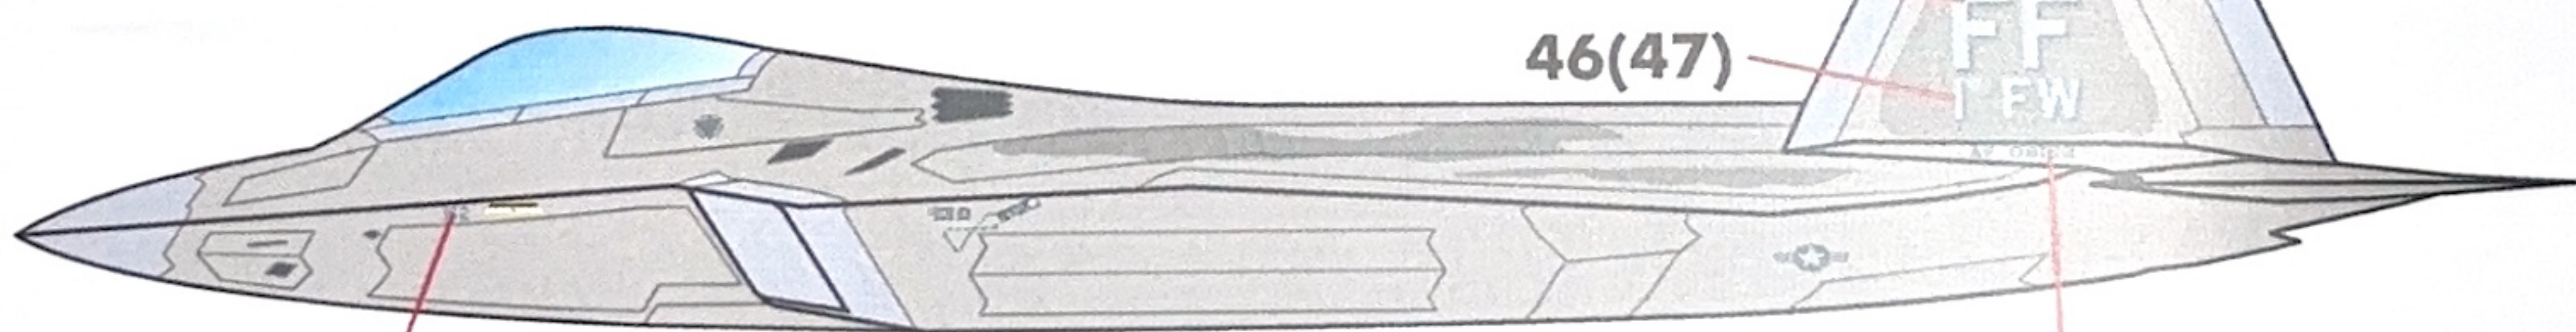

OPTION 6: F-22A RAPTOR 08-4162

1FW, LANGLEY AFB

TAIL BAND APPLIED ON BOTH SIDES OF EACH TAIL