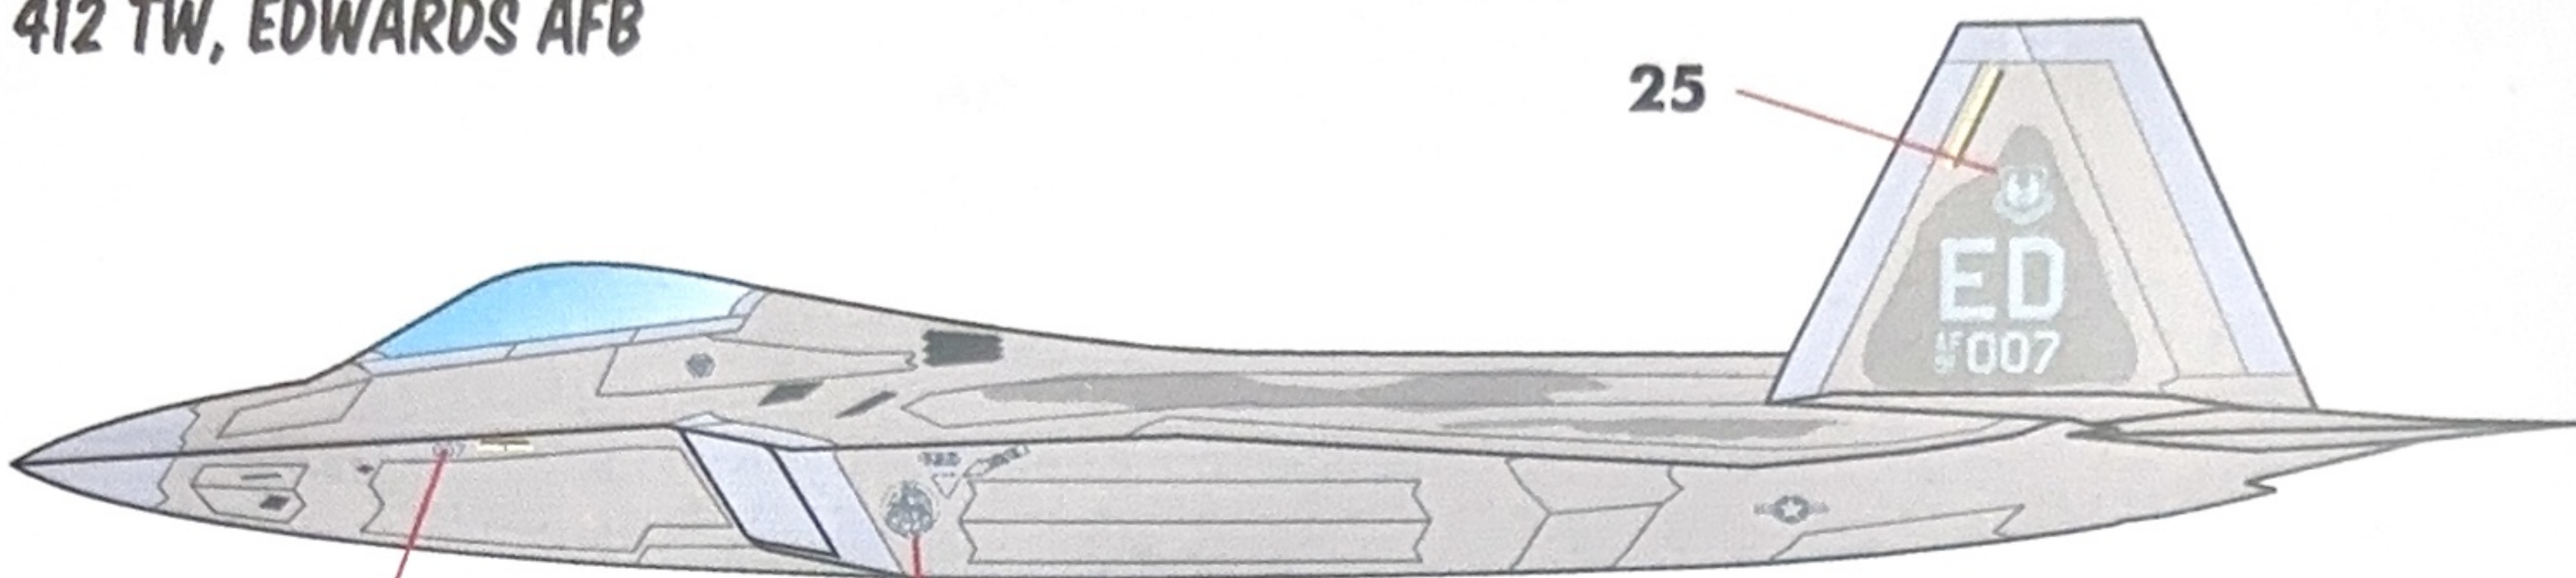

OPTION 5: F-22A RAPTOR 91-4007

412 TW, EDWARDS AFB

NO EDWARDS TAIL BAND ON THIS JET