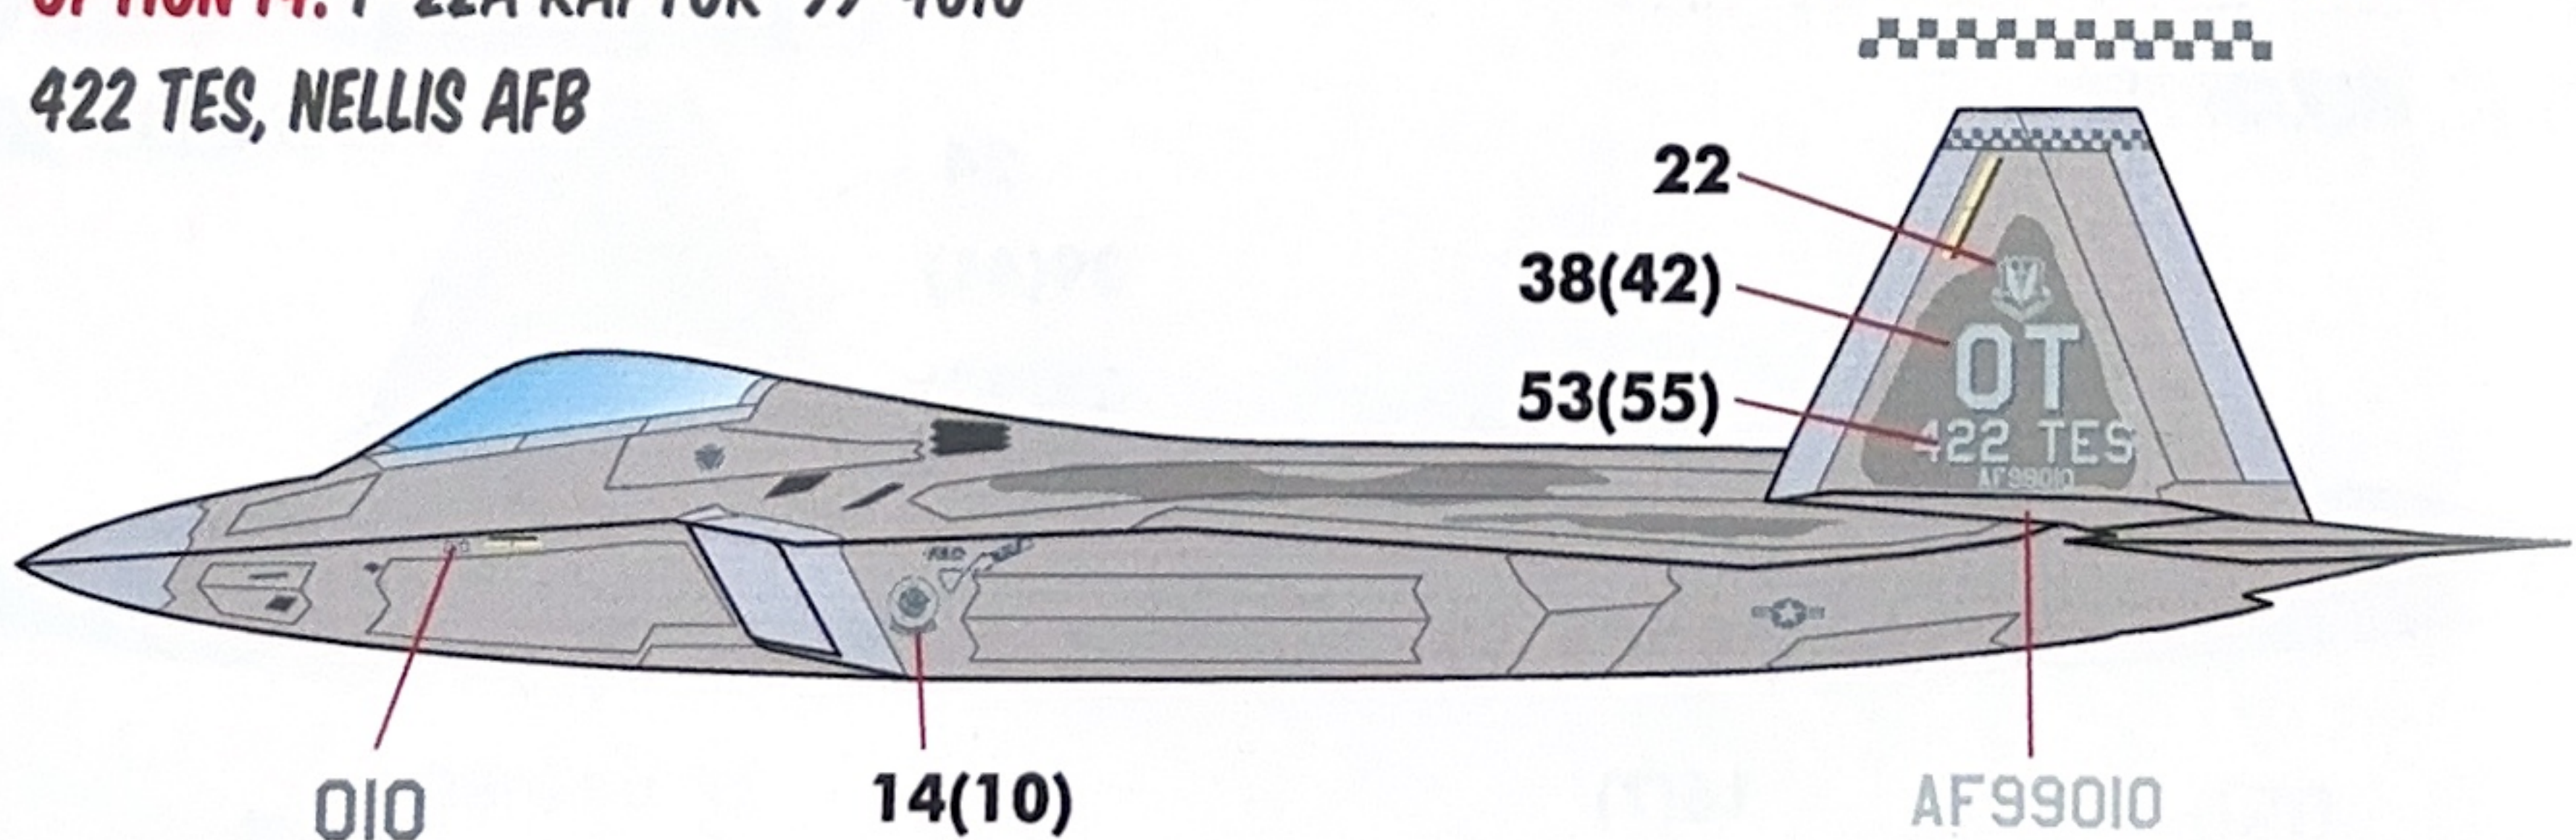

OPTION 14: F-22A RAPTOR 99-4010
422 TES, NELLIS AFB

TAIL BAND APPLIED ON BOTH SIDES OF EACH TAIL