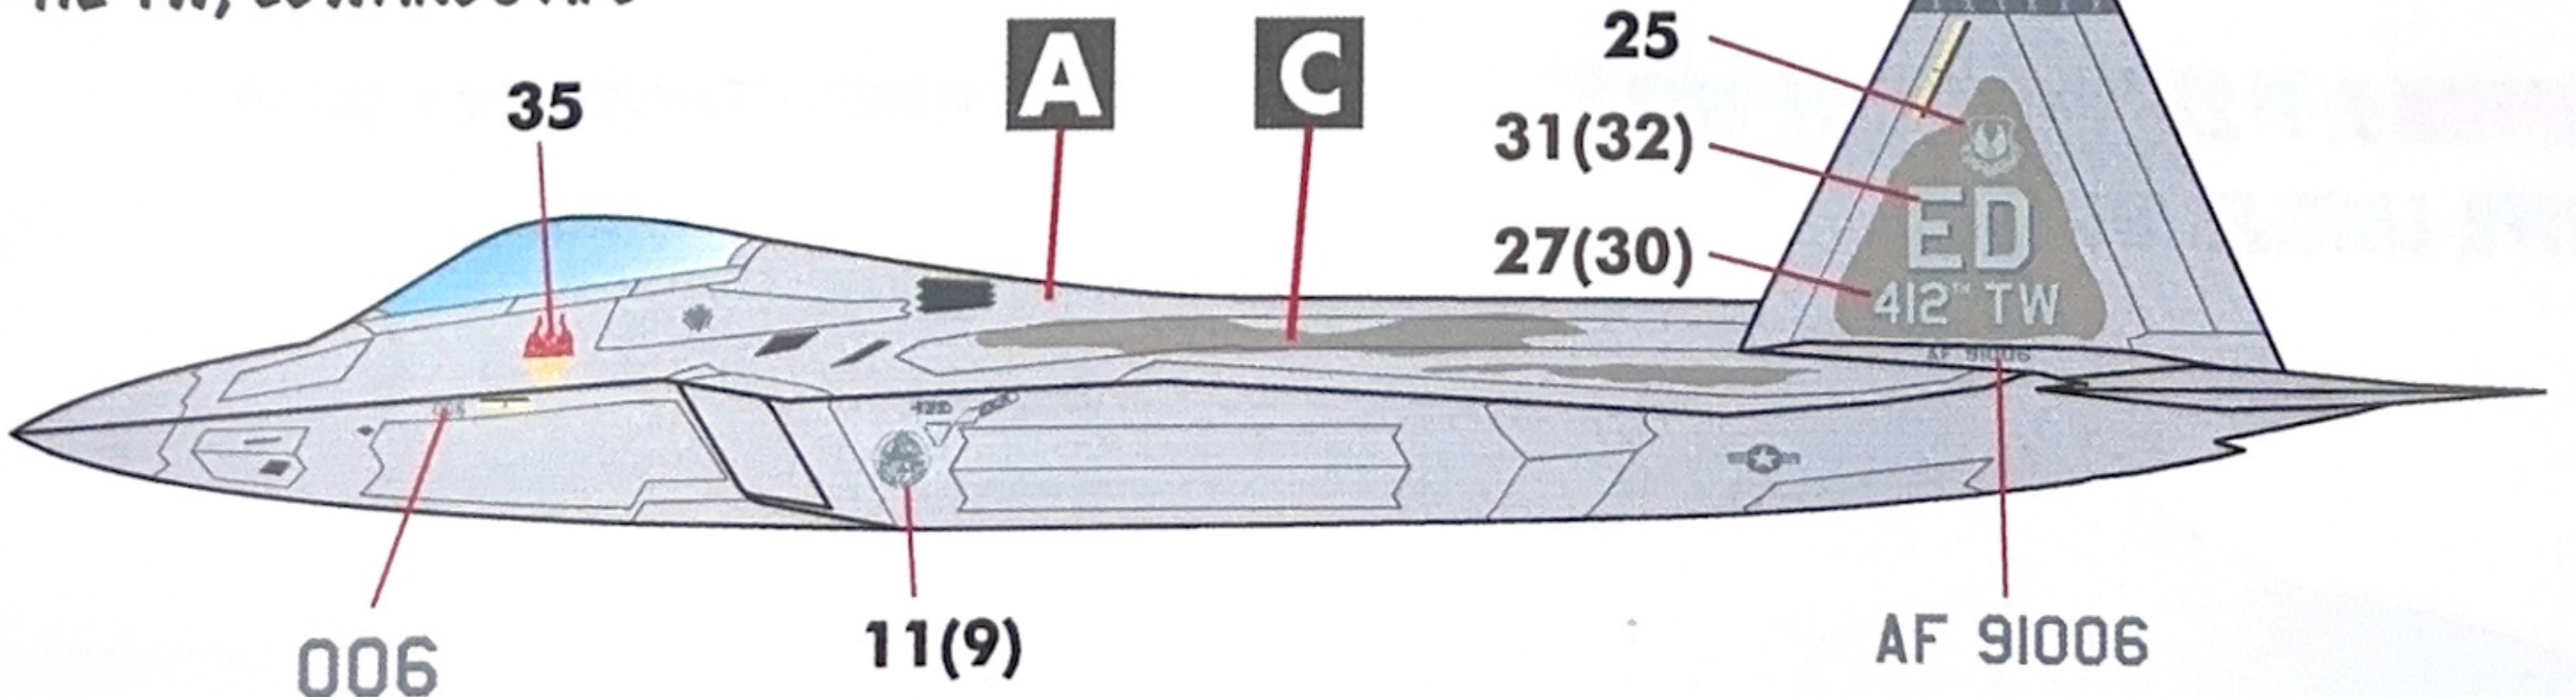

TAIL BAND APPLIED ON BOTH SIDES OF EACH TAIL
 SPIRIT OF TUSKEGEE

OPTION 2: F-22A RAPTOR 09-4190
90FS, ELMENDORF AFB

TAIL BAND APPLIED ON BOTH SIDES OF EACH TAIL

OPTION 3: F-22A RAPTOR 07-4149
90FS, ELMENDORF AFB

TAIL BAND APPLIED ON BOTH SIDES OF EACH TAIL

OPTION 4: F-22A RAPTOR 91-4006
412 TW, EDWARDS AFB

TAIL BAND APPLIED ONLY OUTSIDE OF EACH TAIL

ONE OF THE OLDEST F-22A RAPTORS STILL FLYING, THIS EDWARDS JET DOES NOT SEEM TO HAVE THE METALLIC RADAR-ABSORBENT PAINT / SURFACE COVERING THAT IS APPLIED TO THE RAPTOR FLEET. WE BELIEVE THE BASE COLOR IS A LIGHTER GRAY SIMILAR TO FS36375.