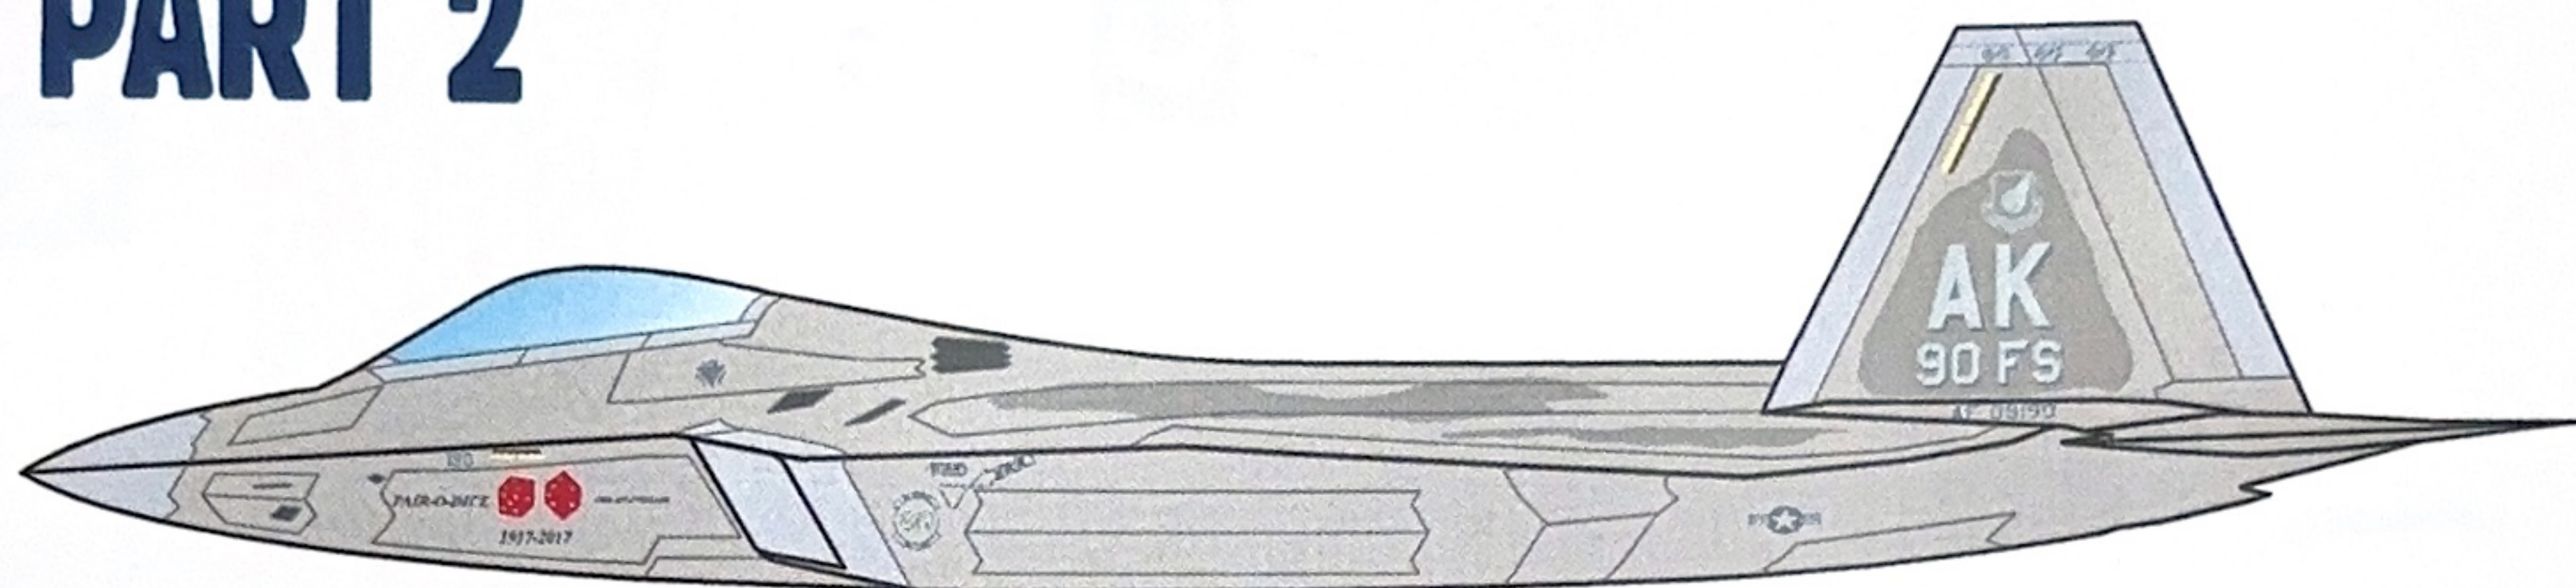

F-22A

PART 2

**15 MARKING OPTIONS
FOR USAF F-22 AIR SUPERIORITY FIGHTERS**

1/72 SCALE

DECALS PRINTED BY