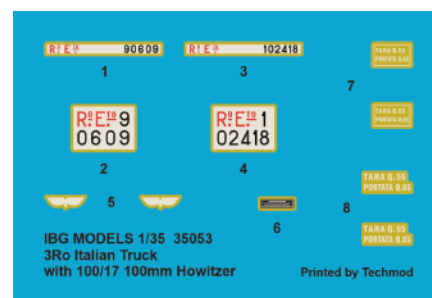

Kalkomanie / Decals

Metalowa lufa / Metal barrel

1 Element złożony we wcześniejszym etapie
Element assembled in previous step

1 Element po złożeniu w aktualnym etapie
Element after assembly in current step

? Wersja do wyboru
Version to choose

A Kolor farby
Paint colour

1 Kalkomania
Decal

		VALLEJO MODEL AIR	HATAKA	LIFE COLOR	MR HOBBY	AK INTERACTIVE
Grey Green	A	71.022	HTK-_226	UA214	H48	RC039
Saharian Khaki	B	71.023	HTK-_126	TM002	H341	AK007
Leather Brown	C	71.038	HTK-_186	UA764	H047	AK3031
Black	D	71.057	HTK-_100	UA733	H077	RC022
Rust	E	71.080	HTK-_132	LC32	H47	AK708

Przed montażem przeczytać instrukcję. Przestrzegać kolejności montażu podanego w instrukcji. Klej i farby nie wchodzi w skład zestawu.
Please read instructions before assembly. Follow the sequence of assembly presented in instructions. Glue and paint not included.

IBG Models
ul. Benedykta Hertza 2
04-603 Warszawa
Poland

tel +48 22 8159150
fax +48 22 8159151
ibgsc@ibg.com.pl
www.ibg.com.pl
www.ibgmodels.com