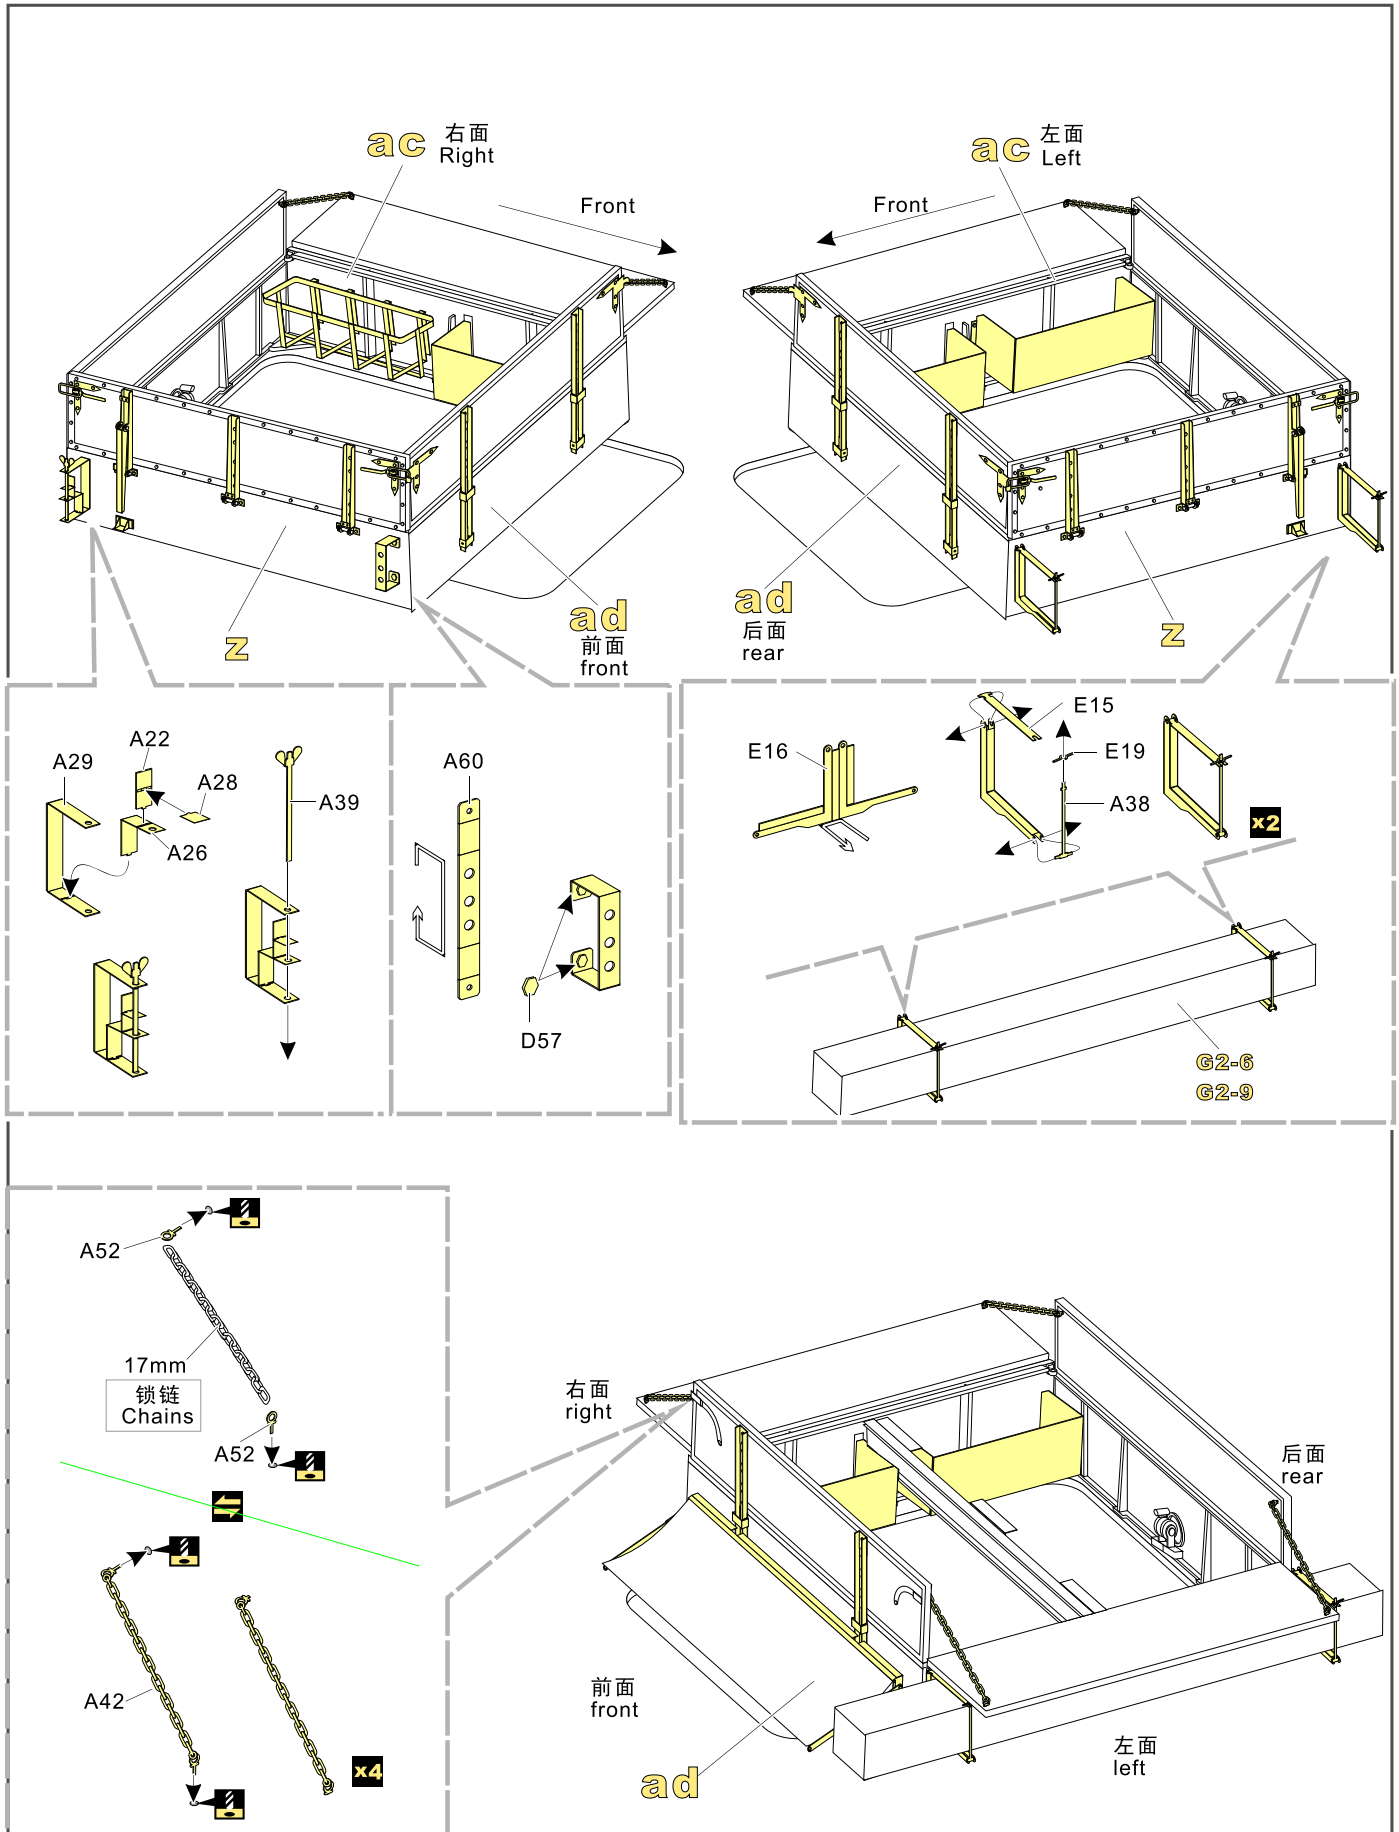

1/35 MILITARY MINIATURE VEHICLE UPGRADE SERIES PE35979