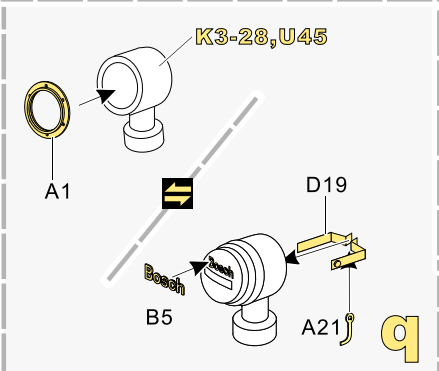

↓
用尖端在凹槽处冲压
use penpoint to press on the dent

蚀刻片零件内侧面
Put the part upside down

用笔尖在凹槽处
Use penpoint to press on the dent

B3-18
B3-19
A43
D38
Ø0.5
自制 Scratch build
x2

a

B3-20
A50

E25
E26
E23
E27
E23

b

A36
Ø1.0
A46
x2 d

A36
Ø1.0
A46
x2 e

Ø1.0
A46
x2 f

c

C1
E11
x4 g

P5-4
B6
h

1/35 MILITARY MINIATURE VEHICLE UPGRADE SERIES PE35979

1/35 MILITARY MINIATURE VEHICLE UPGRADE SERIES PE35979