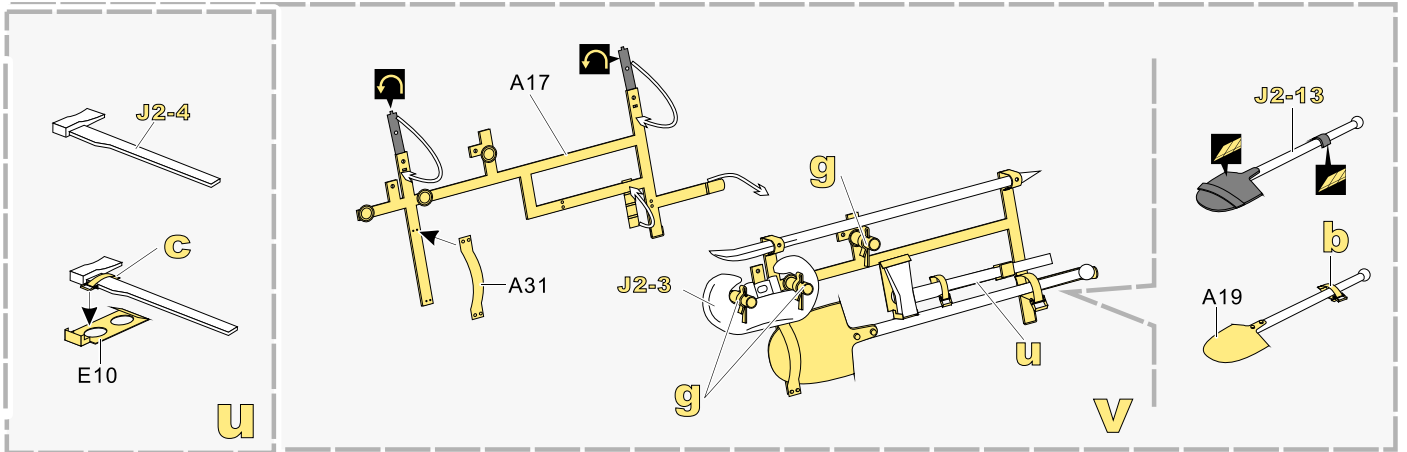

1/35 MILITARY MINIATURE VEHICLE UPGRADE SERIES PE35979