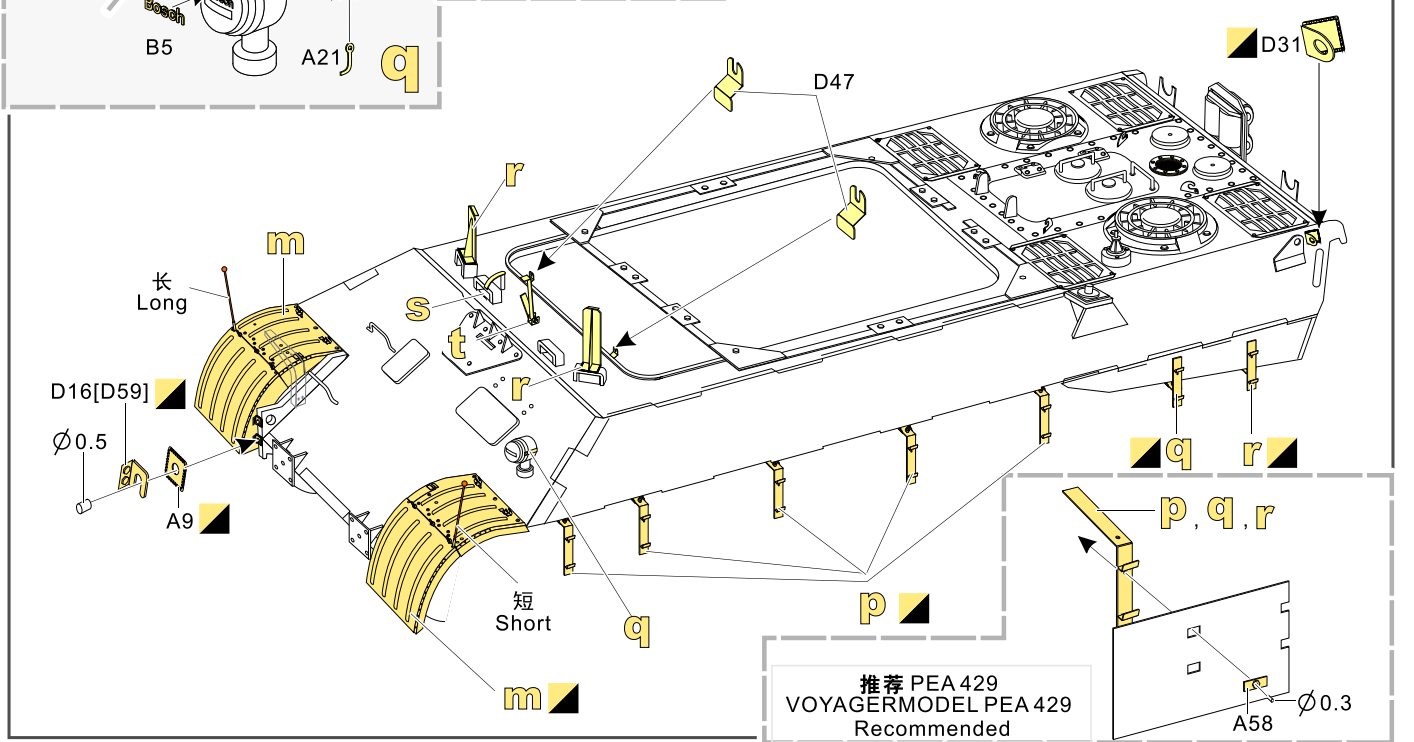

A36
Ø1.0
A46
x2 d

A36
Ø1.0
A46
x2 e

Ø1.0
A46
x2 f

c

C1
E11
x4 g

P5-4
B6
h

1/35 MILITARY MINIATURE VEHICLE UPGRADE SERIES PE35979

1/35 MILITARY MINIATURE VEHICLE UPGRADE SERIES PE35979