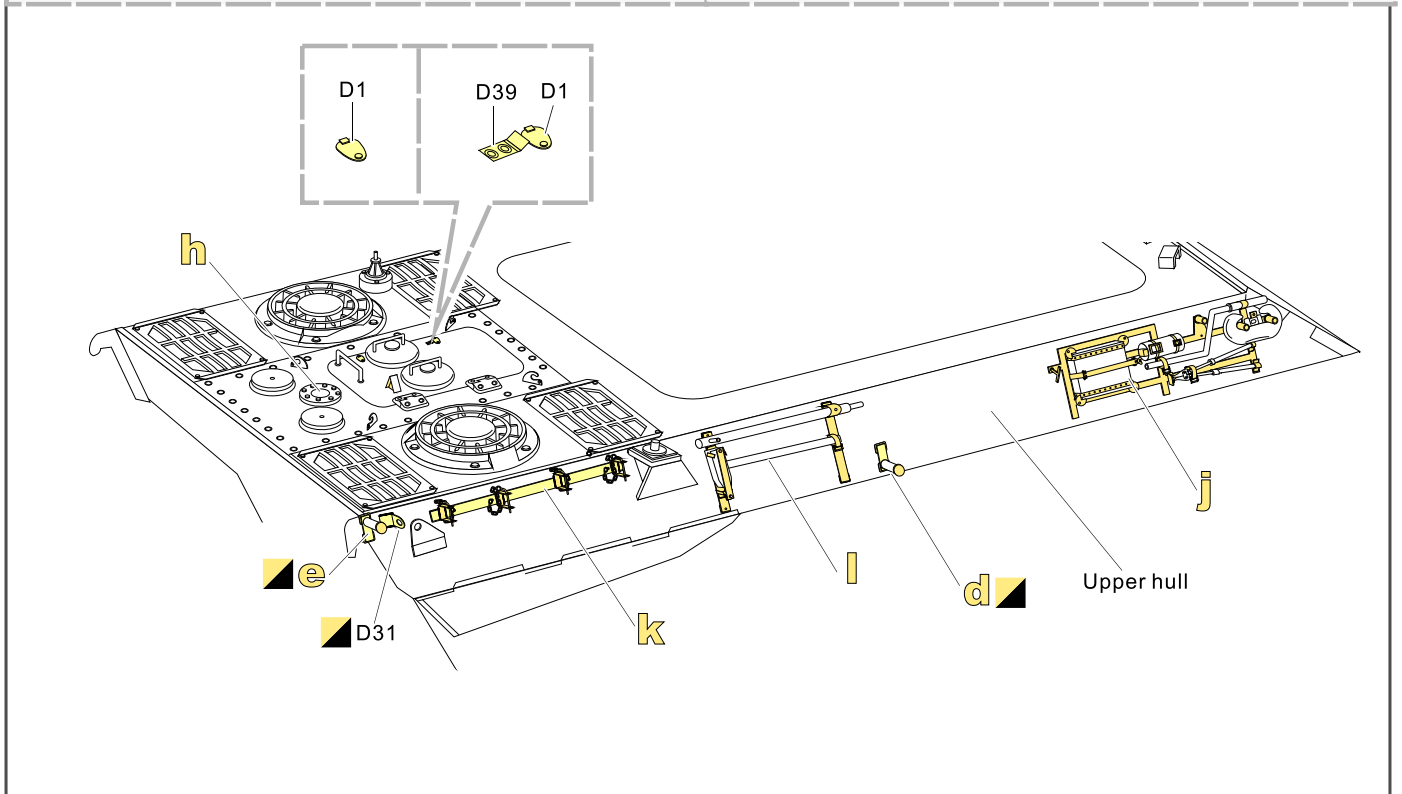

1/35 MILITARY MINIATURE VEHICLE UPGRADE SERIES PE35979