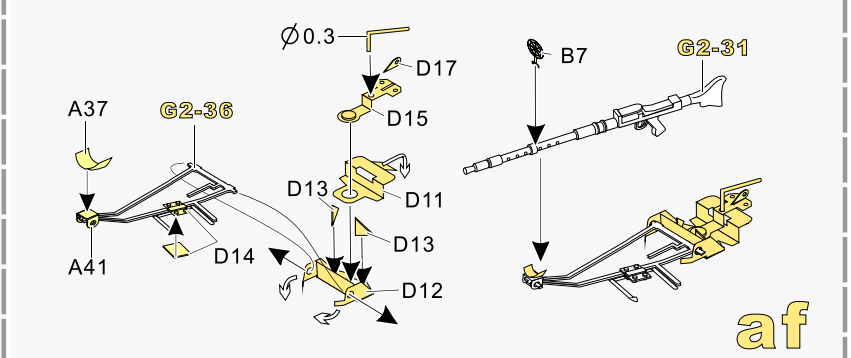

1/35 MILITARY MINIATURE VEHICLE UPGRADE SERIES PE35979