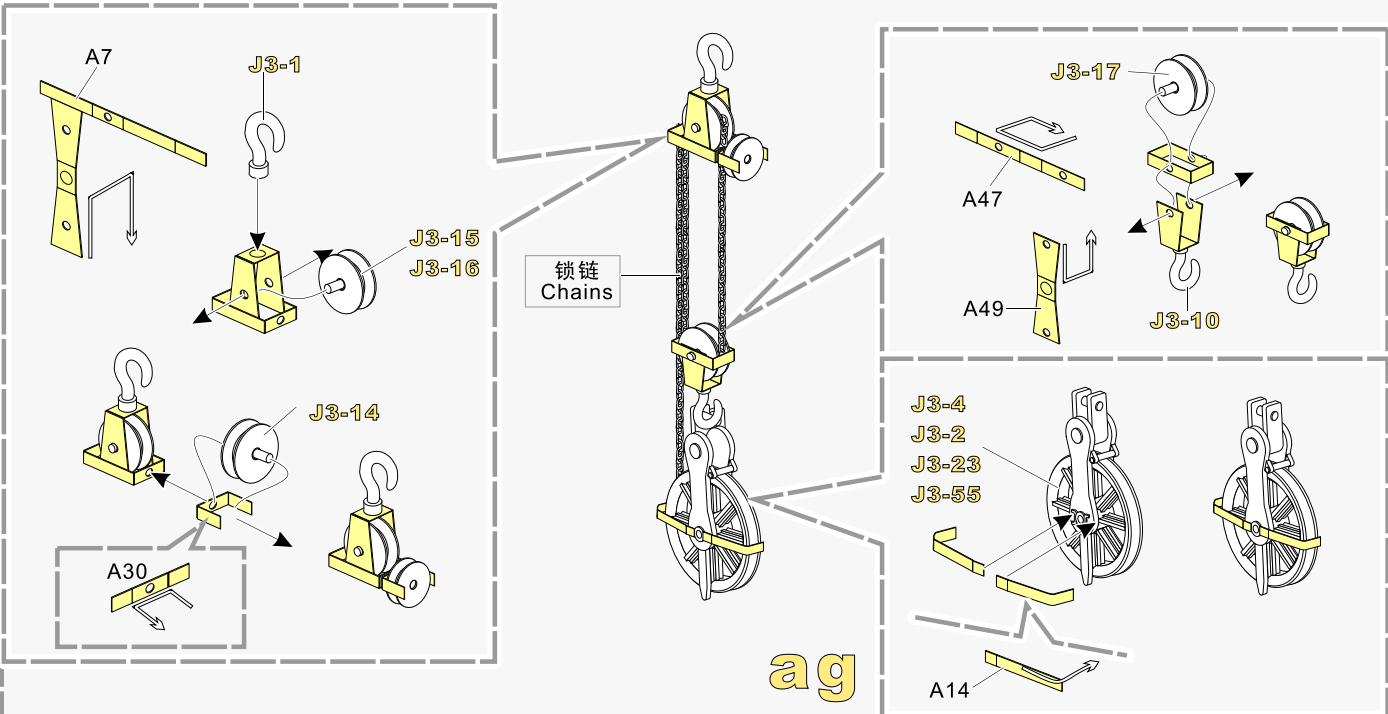

1/35 MILITARY MINIATURE VEHICLE UPGRADE SERIES PE35979