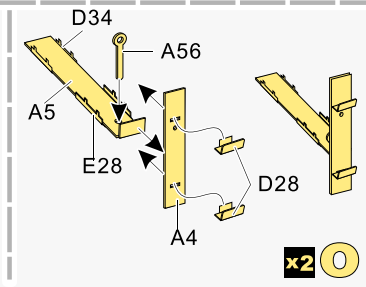

↓
用尖端在凹槽处冲压
use penpoint to press on the dent

蚀刻片零件内侧面
Put the part upside down

用笔尖在凹槽处
Use penpoint to press on the dent

B3-18
B3-19
A43
D38
Ø0.5
自制 Scratch build
x2

a

B3-20
A50

E25
E26
E23
E27
E23

b

A36
Ø1.0
A46
x2 d

A36
Ø1.0
A46
x2 e

Ø1.0
A46
x2 f

c

C1
E11
x4 g

P5-4
B6
h

1/35 MILITARY MINIATURE VEHICLE UPGRADE SERIES PE35979

1/35 MILITARY MINIATURE VEHICLE UPGRADE SERIES PE35979