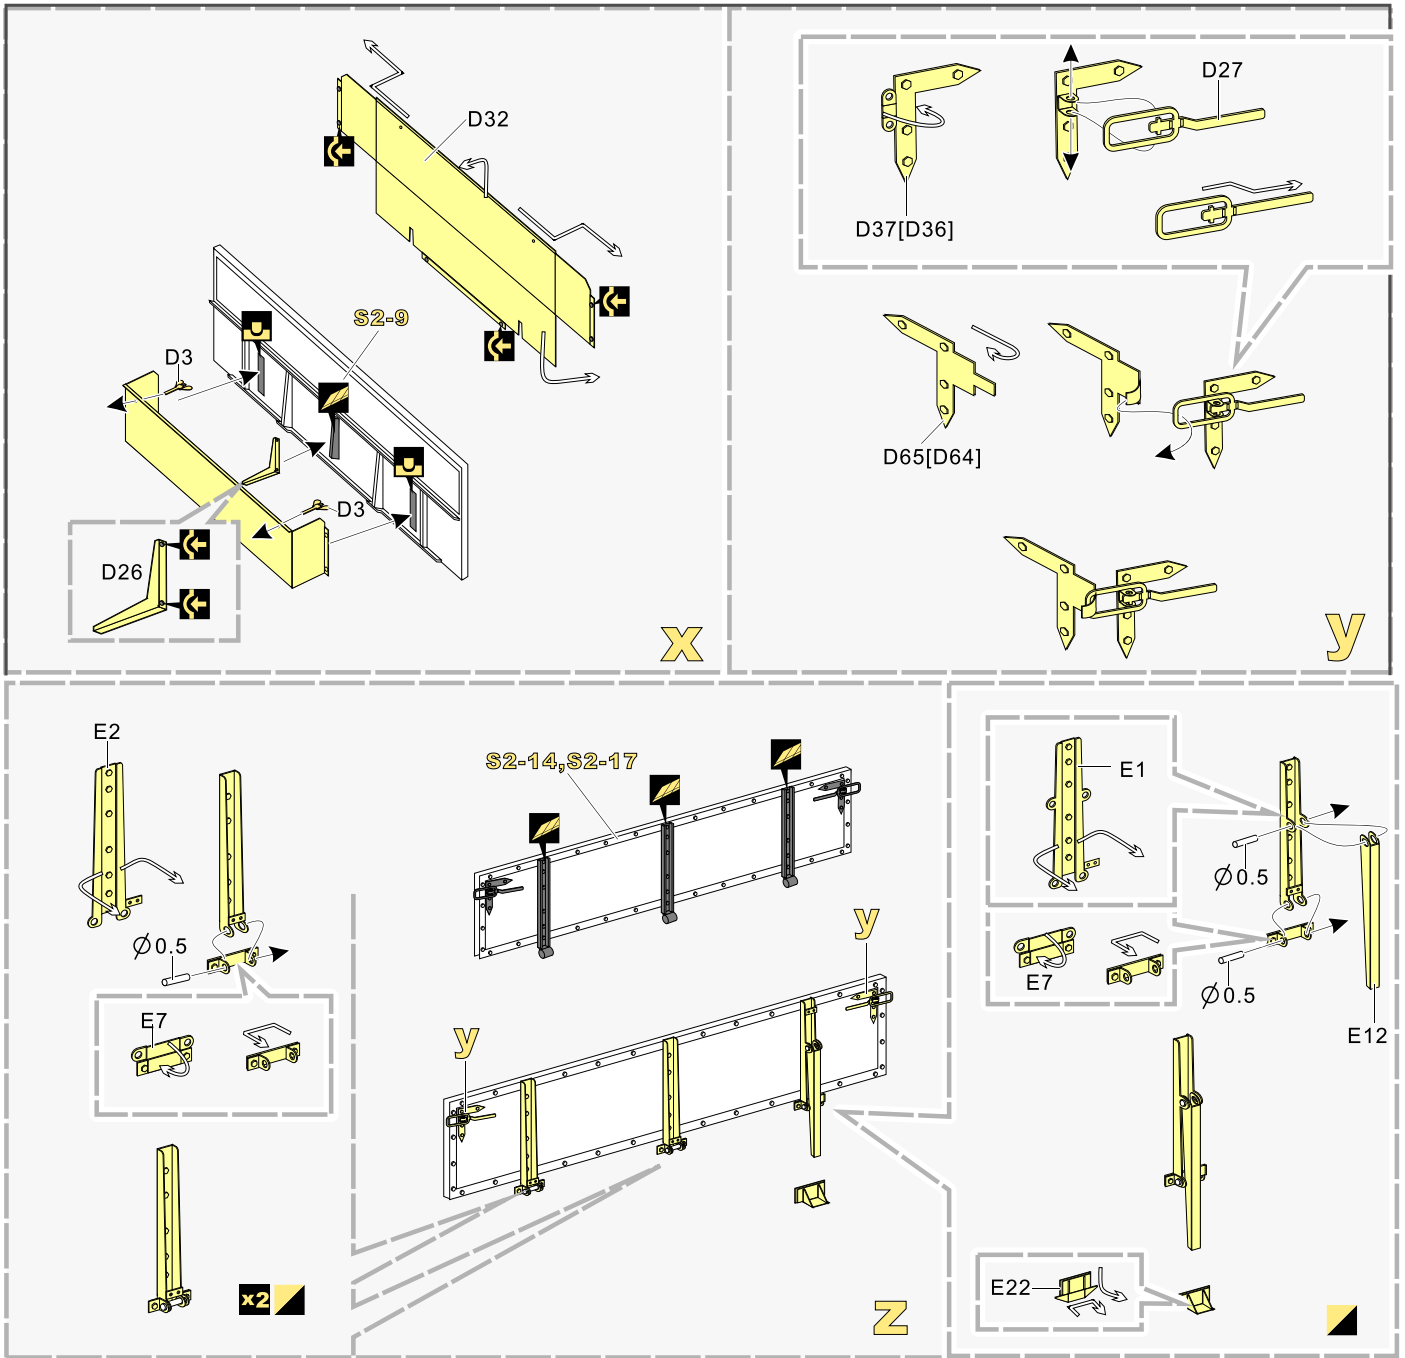

1/35 MILITARY MINIATURE VEHICLE UPGRADE SERIES PE35979