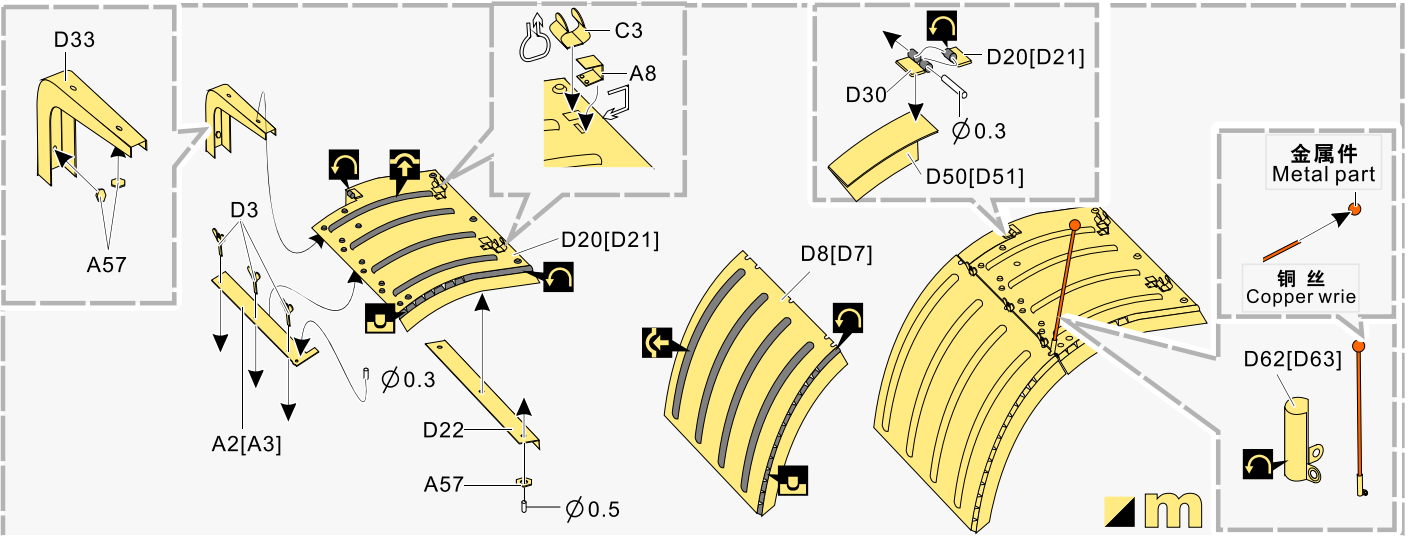

↓
用尖端在凹槽处冲压
use penpoint to press on the dent

蚀刻片零件内侧面
Put the part upside down

用笔尖在凹槽处
Use penpoint to press on the dent

B3-18
B3-19
A43
D38
Ø0.5
自制 Scratch build
x2

a

B3-20
A50

E25
E26
E23
E27
E23

b

A36
Ø1.0
A46
x2 d

A36
Ø1.0
A46
x2 e

Ø1.0
A46
x2 f

c

C1
E11
x4 g

P5-4
B6
h

1/35 MILITARY MINIATURE VEHICLE UPGRADE SERIES PE35979

1/35 MILITARY MINIATURE VEHICLE UPGRADE SERIES PE35979