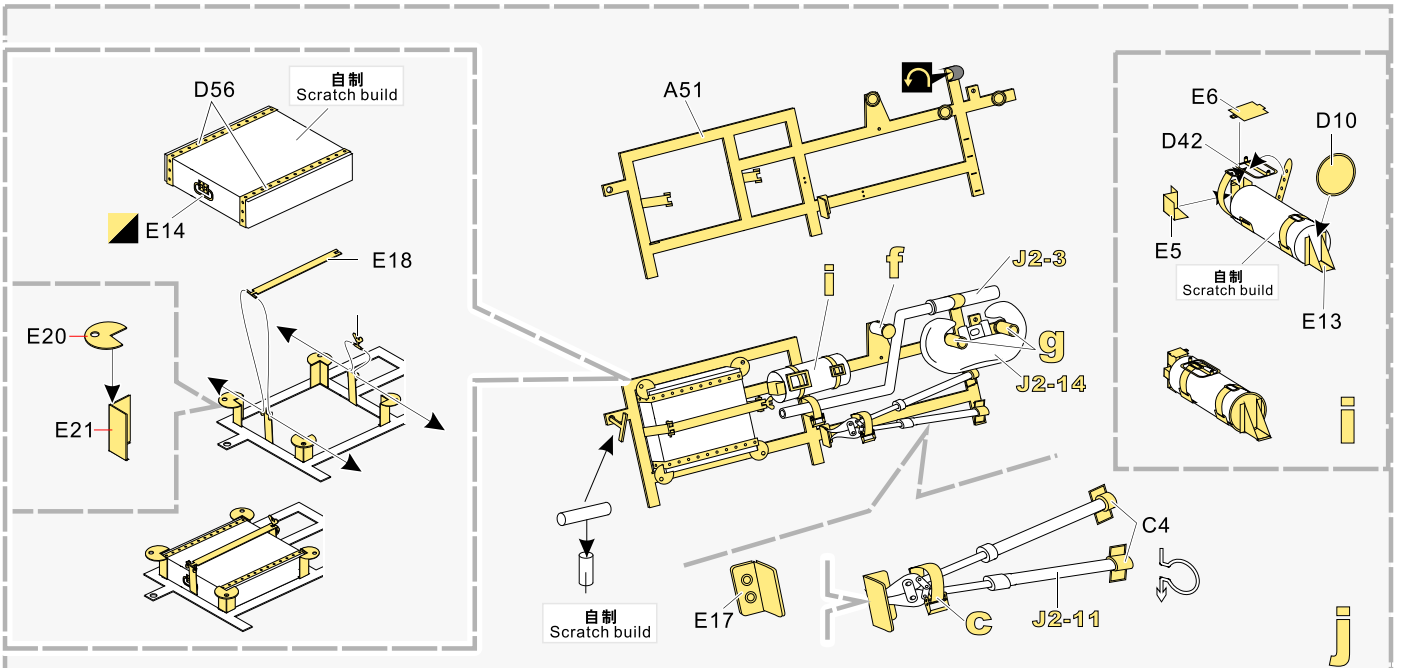

1/35 MILITARY MINIATURE VEHICLE UPGRADE SERIES PE35979