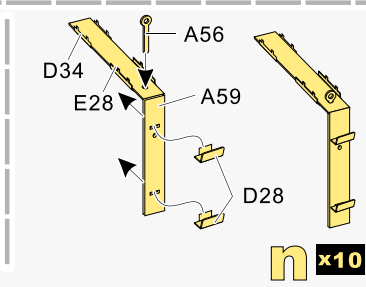

↓
用尖端在凹槽处冲压
use penpoint to press on the dent

蚀刻片零件内侧面
Put the part upside down

用笔尖在凹槽处
Use penpoint to press on the dent

B3-18
B3-19
A43
D38
Ø0.5
自制 Scratch build
x2

a

B3-20
A50

E25
E26
E23
E27
E23

b

A36
Ø1.0
A46
x2 d

A36
Ø1.0
A46
x2 e

Ø1.0
A46
x2 f

c

C1
E11
x4 g

P5-4
B6
h

1/35 MILITARY MINIATURE VEHICLE UPGRADE SERIES PE35979

1/35 MILITARY MINIATURE VEHICLE UPGRADE SERIES PE35979