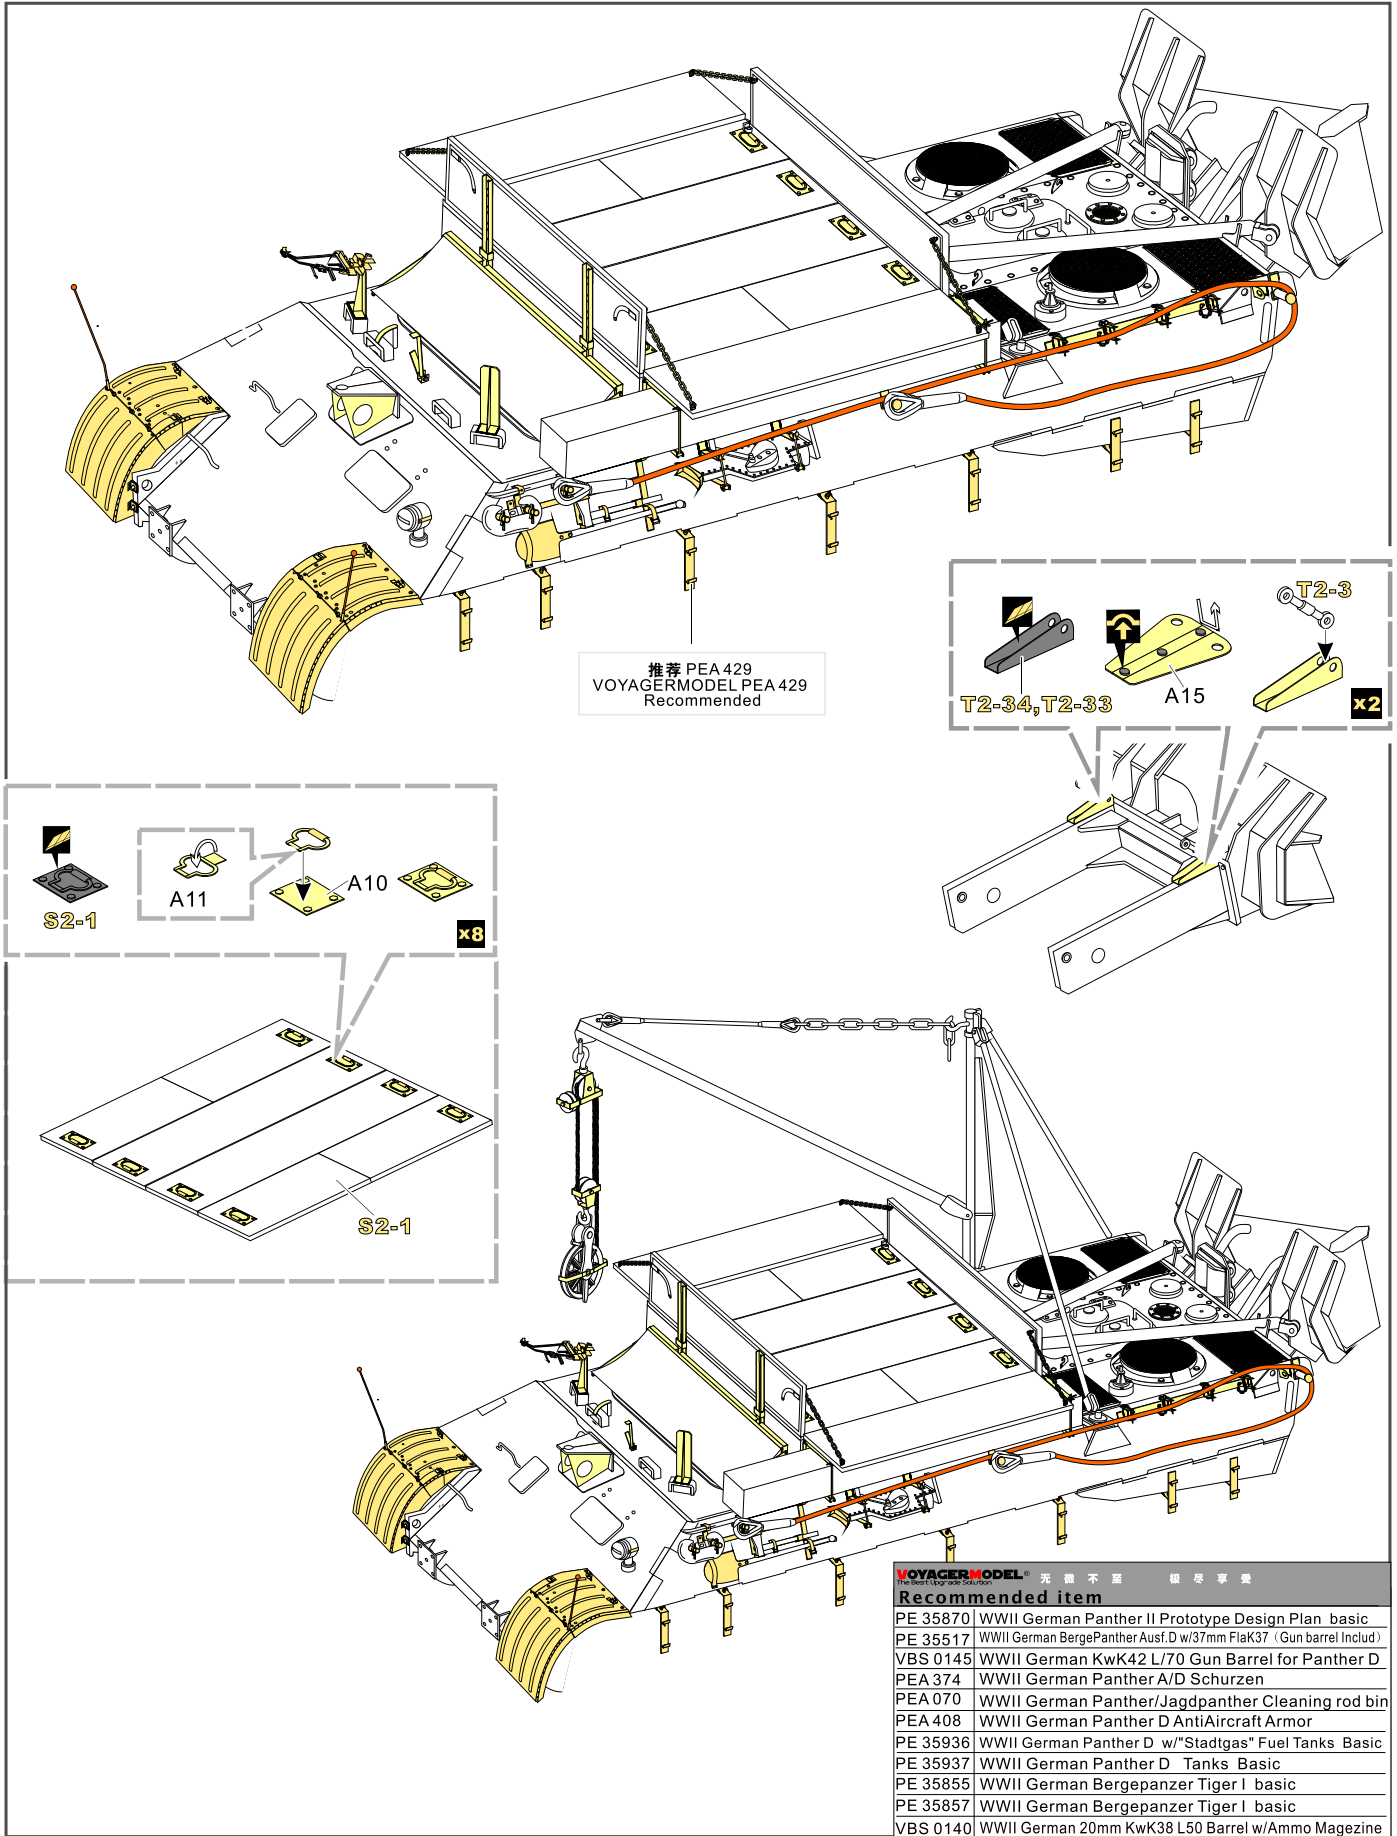

1/35 MILITARY MINIATURE VEHICLE UPGRADE SERIES PE35979

VOYAGERMODEL® 无缝不歪 轴尽享境

Recommended item

PE 35870	WWII German Panther II Prototype Design Plan basic
PE 35517	WWII German BergePanther Ausf.D w/37mm FlaK37 (Gun barrel Includ)
VBS 0145	WWII German KwK42 L/70 Gun Barrel for Panther D
PEA 374	WWII German Panther A/D Schurzen
PEA 070	WWII German Panther/Jagdpanther Cleaning rod bin
PEA 408	WWII German Panther D AntiAircraft Armor
PE 35936	WWII German Panther D w/"Stadtgas" Fuel Tanks Basic
PE 35937	WWII German Panther D Tanks Basic
PE 35855	WWII German Bergepanzer Tiger I basic
PE 35857	WWII German Bergepanzer Tiger I basic
VBS 0140	WWII German 20mm KwK38 L50 Barrel w/Ammo Magazine