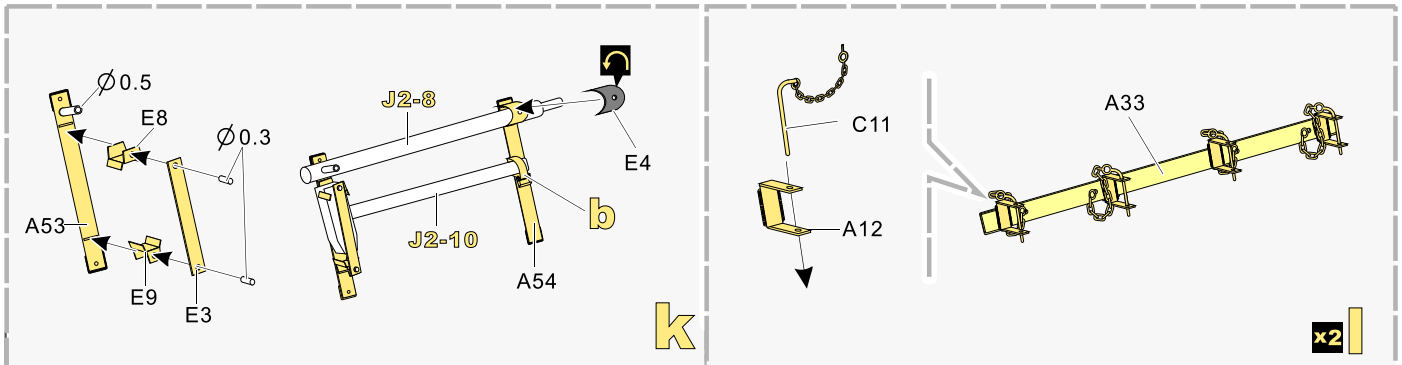

↓
用尖端在凹槽处冲压
use penpoint to press on the dent

蚀刻片零件内侧面
Put the part upside down

用笔尖在凹槽处
Use penpoint to press on the dent

B3-18
B3-19
A43
D38
Ø0.5
自制 Scratch build
x2

a

B3-20
A50

E25
E26
E23
E27
E23

b

A36
Ø1.0
A46
x2 d

A36
Ø1.0
A46
x2 e

Ø1.0
A46
x2 f

c

C1
E11
x4 g

P5-4
B6
h

1/35 MILITARY MINIATURE VEHICLE UPGRADE SERIES PE35979

1/35 MILITARY MINIATURE VEHICLE UPGRADE SERIES PE35979