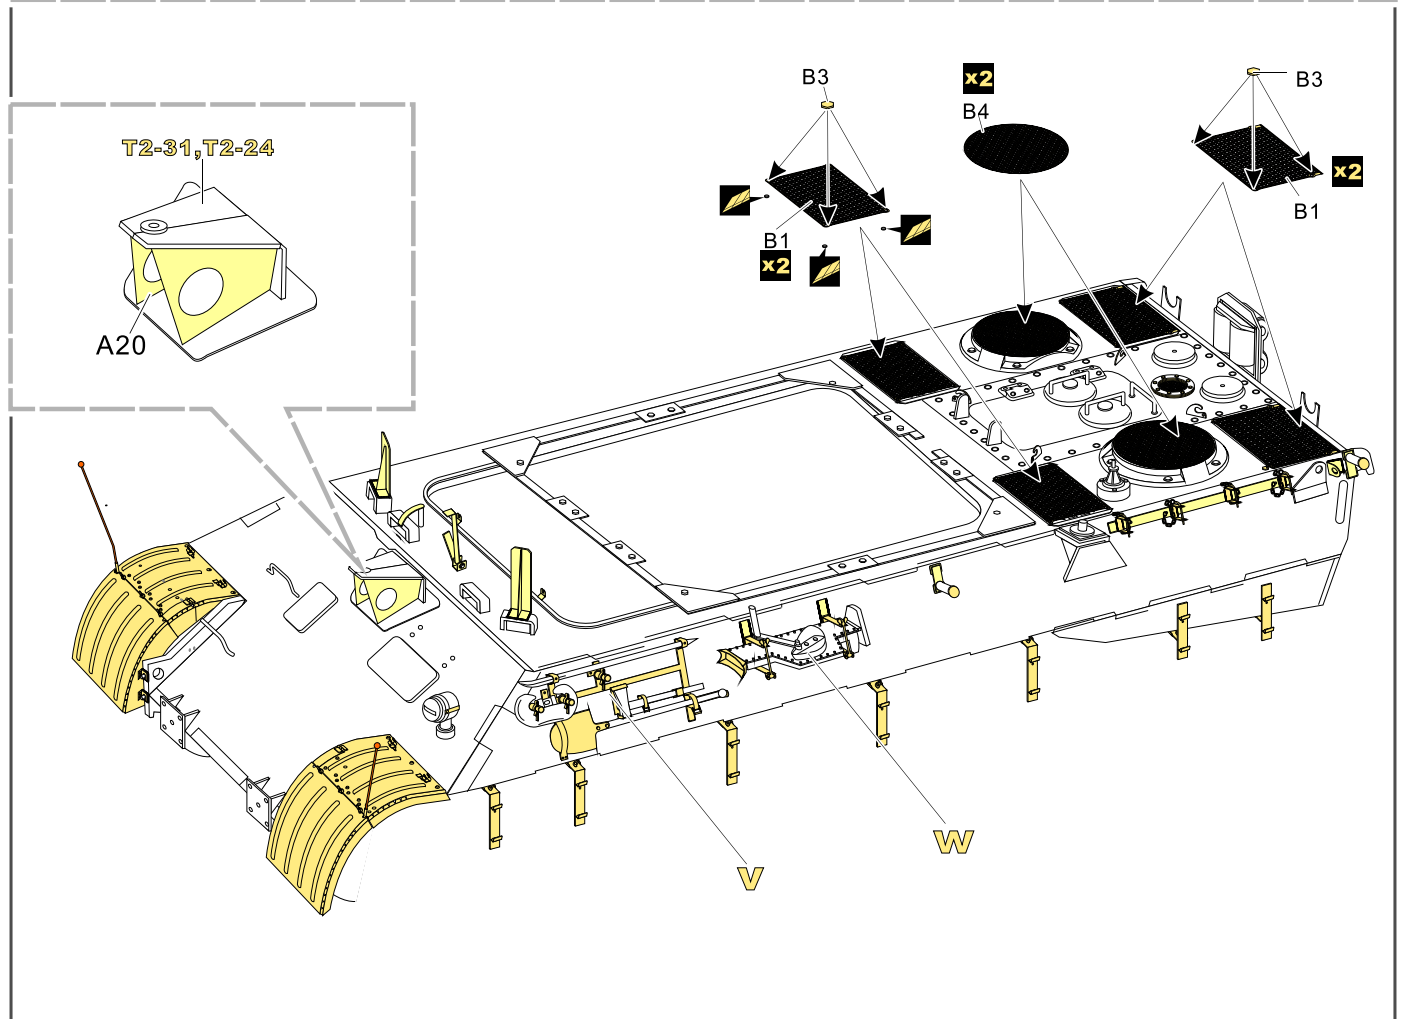

1/35 MILITARY MINIATURE VEHICLE UPGRADE SERIES PE35979