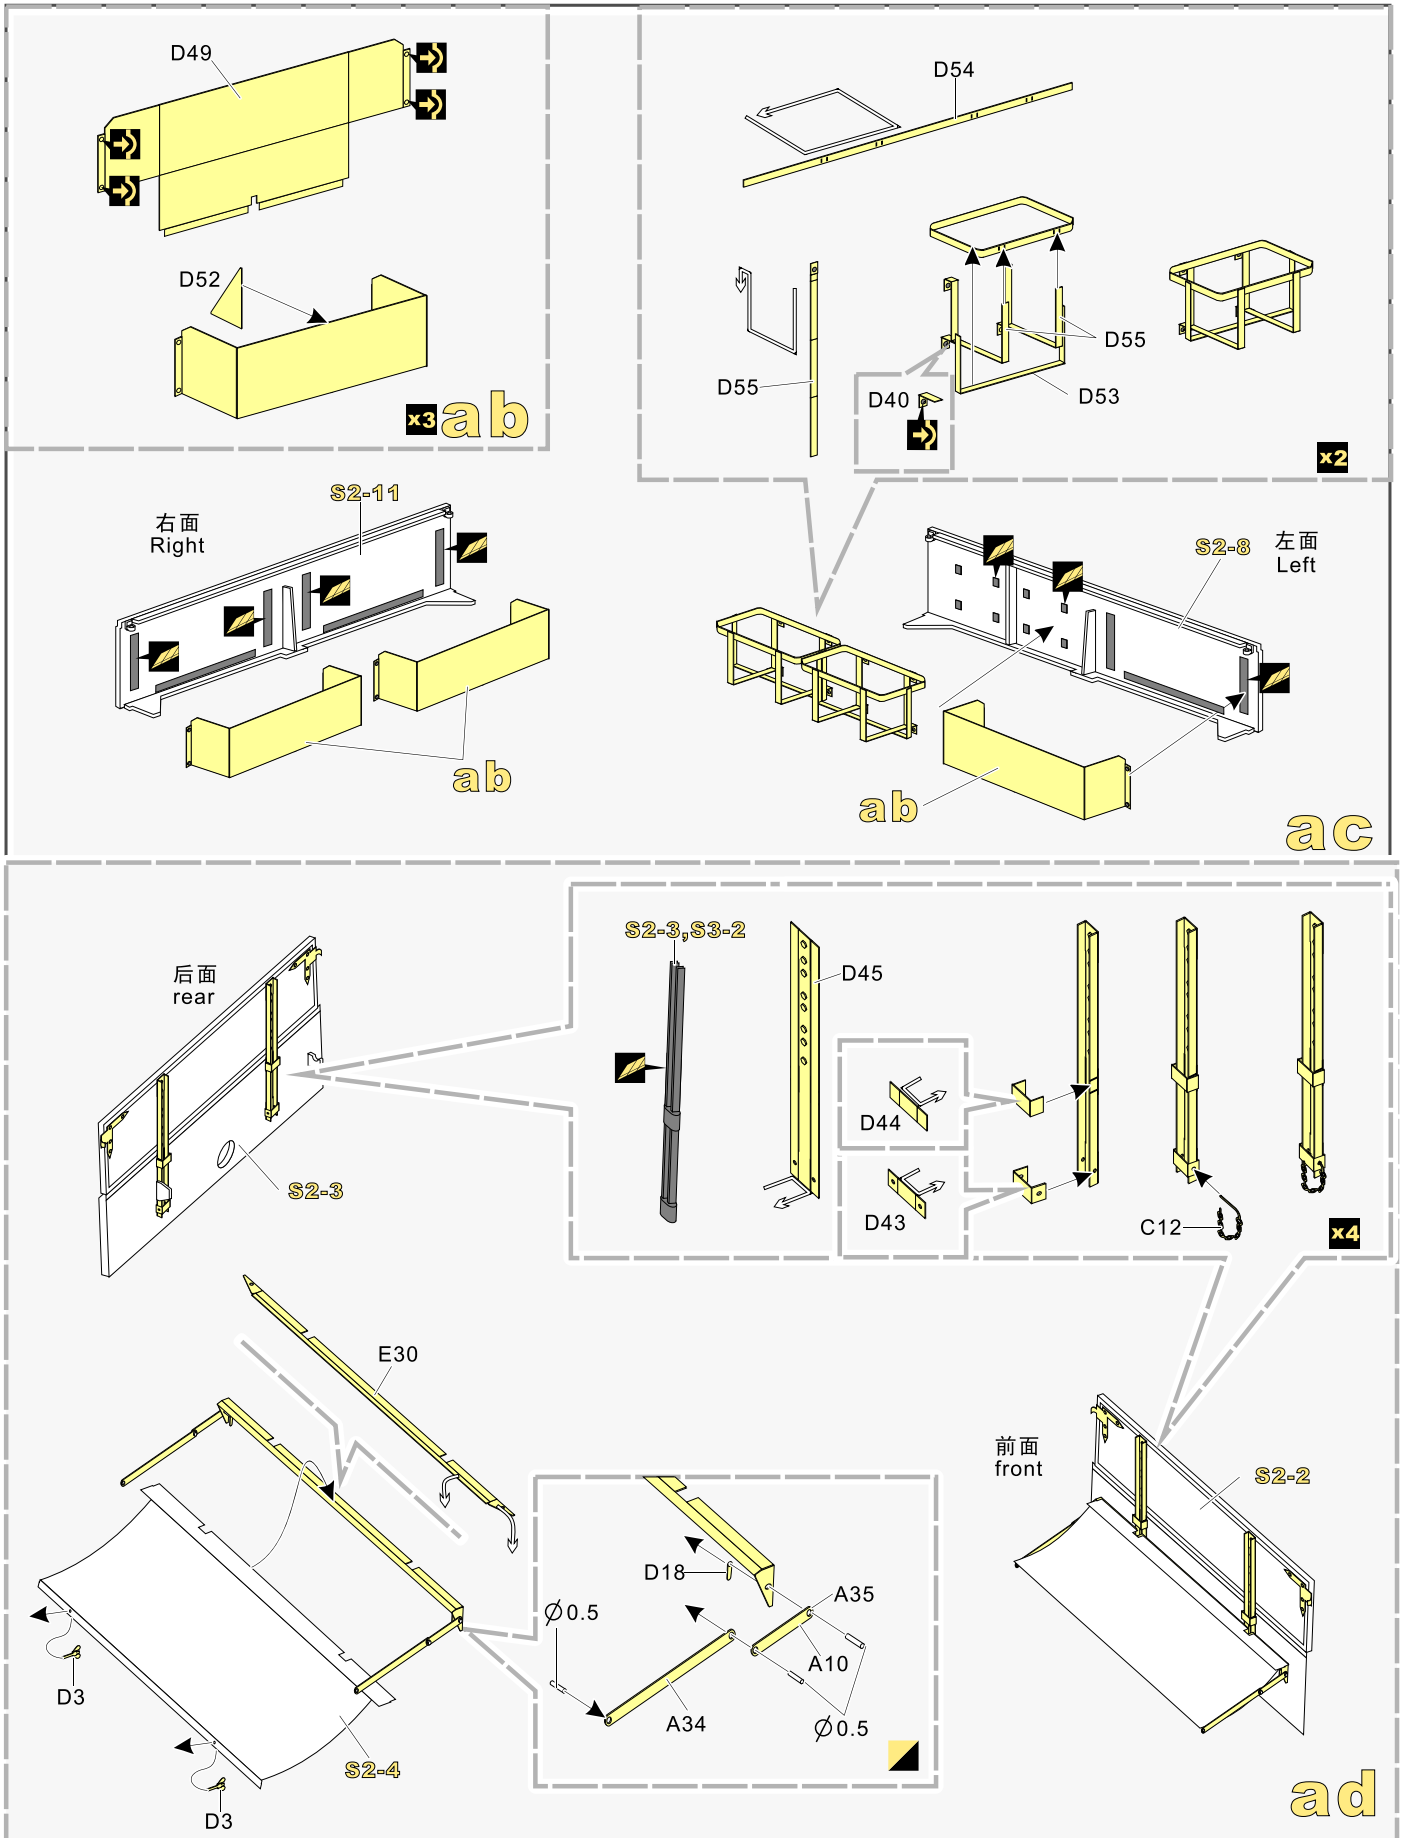

1/35 MILITARY MINIATURE VEHICLE UPGRADE SERIES PE35979