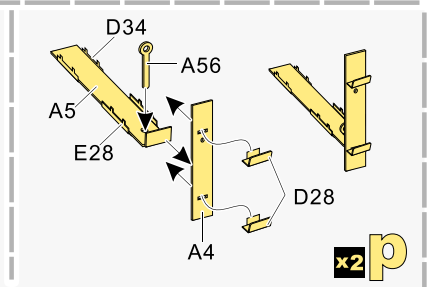

1/35 MILITARY MINIATURE VEHICLE UPGRADE SERIES PE35979