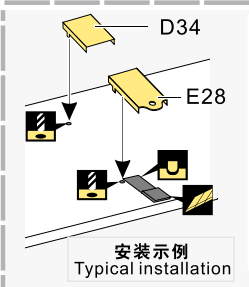

1/35 MILITARY MINIATURE VEHICLE UPGRADE SERIES PE35979