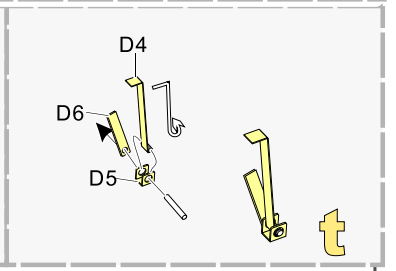

↓
用尖端在凹槽处冲压
use penpoint to press on the dent

蚀刻片零件内侧面
Put the part upside down

用笔尖在凹槽处
Use penpoint to press on the dent

B3-18
B3-19
A43
D38
Ø0.5
自制 Scratch build
x2

a

B3-20
A50

E25
E26
E23
E27
E23

b

A36
Ø1.0
A46
x2 d

A36
Ø1.0
A46
x2 e

Ø1.0
A46
x2 f

c

C1
E11
x4 g

P5-4
B6
h

1/35 MILITARY MINIATURE VEHICLE UPGRADE SERIES PE35979

1/35 MILITARY MINIATURE VEHICLE UPGRADE SERIES PE35979