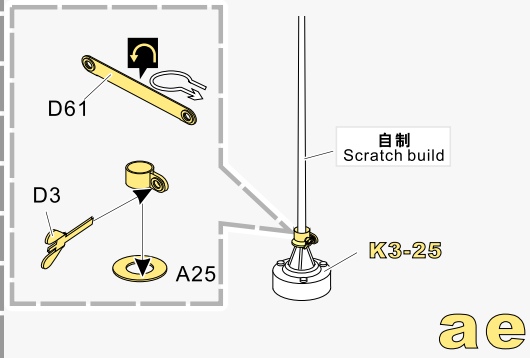

1/35 MILITARY MINIATURE VEHICLE UPGRADE SERIES PE35979