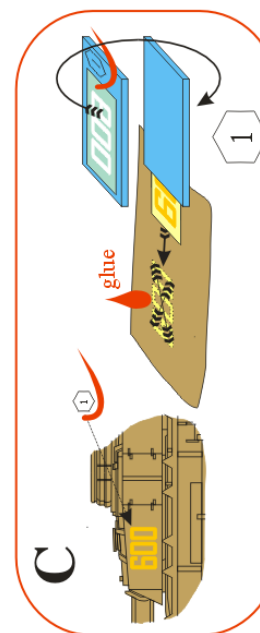

Recommended for kit: **Heller** or **KP**

Doporučeno pro stavebnici: **Heller** nebo **KP**

More info about this airplane:

Více informací o tomto letadle:

info@handl.biz

www.handl.biz

Special thanks for the provided documents and consultation include to Mr. Pavel Klouček.

5

4

5

4

A	RLM 70	
B	RLM 22	
C	RLM 70 ? RLM 22	

D	aluminium / hliník	
E	yellow / žlutá	