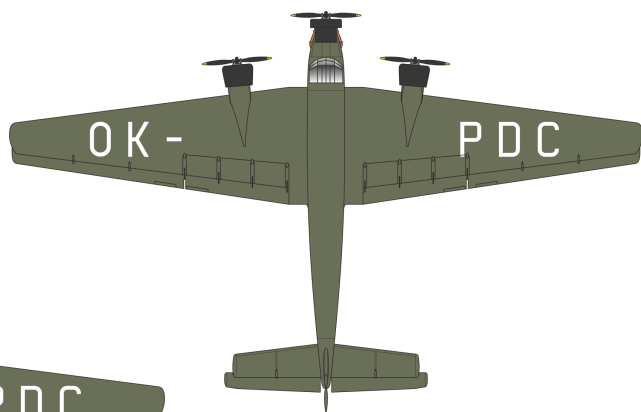

Recommended for kit: **Heller** or **KP**

Doporučeno pro stavebnici: **Heller** nebo **KP**

More info about this airplane:

Více informací o tomto letadle:

info@handl.biz

www.handl.biz

Special thanks for the provided documents and consultation include to Mr. Pavel Klouček.

5

4

5

4

A	RLM 70	
B	RLM 22	
C	RLM 70 ? RLM 22	

D	aluminium / hliník	
E	yellow / žlutá	