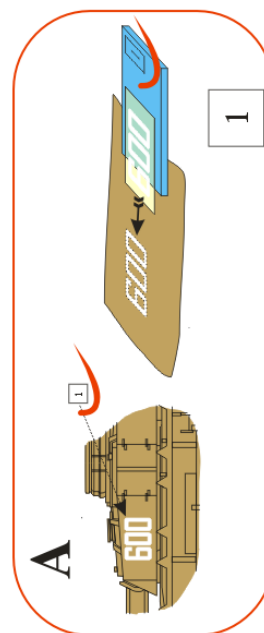

Recommended for kit: **Heller** or **KP**

Doporučeno pro stavebnici: **Heller** nebo **KP**

More info about this airplane:

Více informací o tomto letadle:

info@handl.biz

www.handl.biz

Special thanks for the provided documents and consultation include to Mr. Pavel Klouček.

5

4

5

4

A	RLM 70	
B	RLM 22	
C	RLM 70 ? RLM 22	

D	aluminium / hliník	
E	yellow / žlutá	