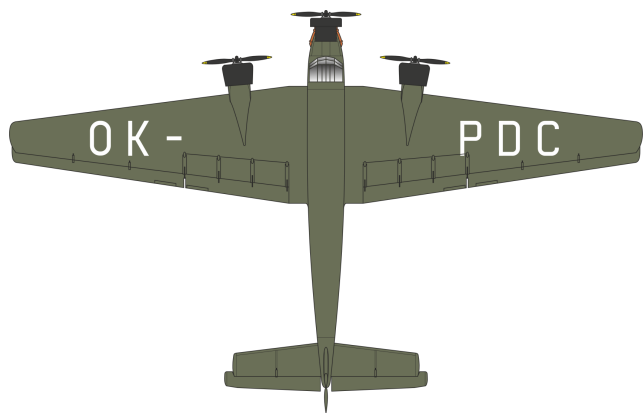

Recommended for kit: **Heller** or **KP**

Doporučeno pro stavebnici: **Heller** nebo **KP**

More info about this airplane:

Více informací o tomto letadle:

info@handl.biz

www.handl.biz

Special thanks for the provided documents and consultation include to Mr. Pavel Klouček.

5

4

5

4

A	RLM 70	
B	RLM 22	
C	RLM 70 ? RLM 22	

D	aluminium / hliník	
E	yellow / žlutá	