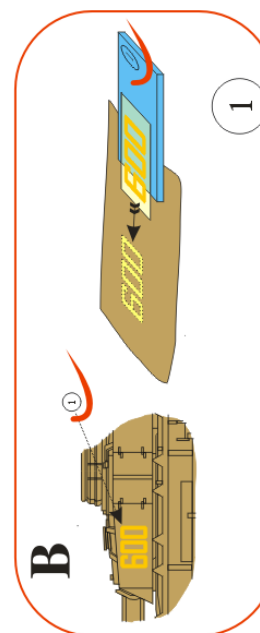

Recommended for kit: **Heller** or **KP**

Doporučeno pro stavebnici: **Heller** nebo **KP**

More info about this airplane:

Více informací o tomto letadle:

info@handl.biz

www.handl.biz

Special thanks for the provided documents and consultation include to Mr. Pavel Klouček.

5

4

5

4

A	RLM 70	
B	RLM 22	
C	RLM 70 ? RLM 22	

D	aluminium / hliník	
E	yellow / žlutá	