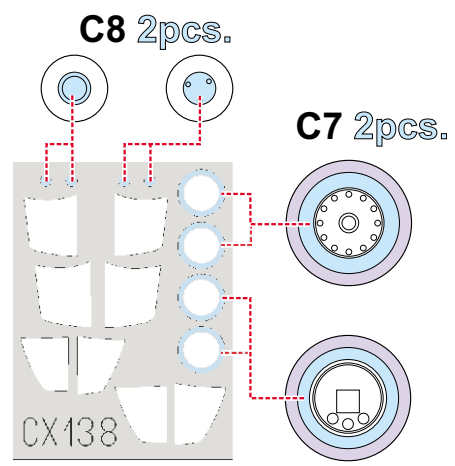

eduard
MASK

J-35 Draken 1/72

The die-cut mask for accurate canopy frame painting of the
Hasegawa scale 1/72 KIT

CX 138

3.) **INTERIOR COLOR**

4.) **RUBBER COLOR**

5.) **REMOVE MASK**

8.) **CAMOUFLAGE COLOR**