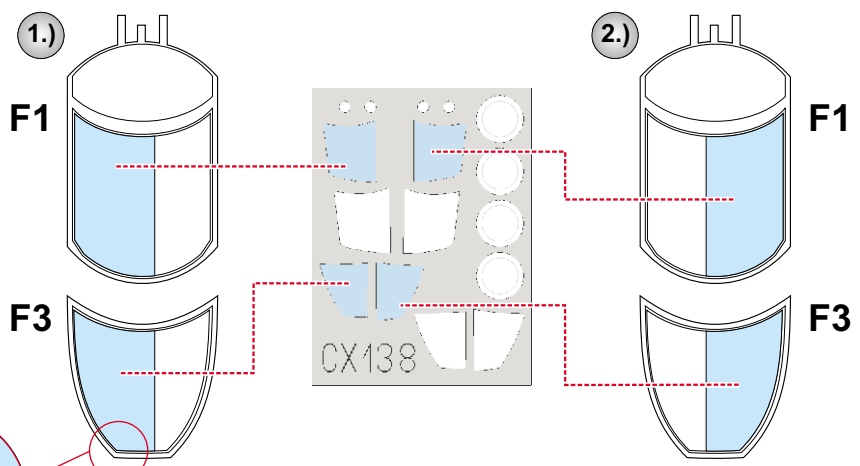

eduard
MASK

J-35 Draken 1/72

The die-cut mask for accurate canopy frame painting of the
Hasegawa scale 1/72 KIT

CX 138

3.) **INTERIOR COLOR**

4.) **RUBBER COLOR**

5.) **REMOVE MASK**

8.) **CAMOUFLAGE COLOR**