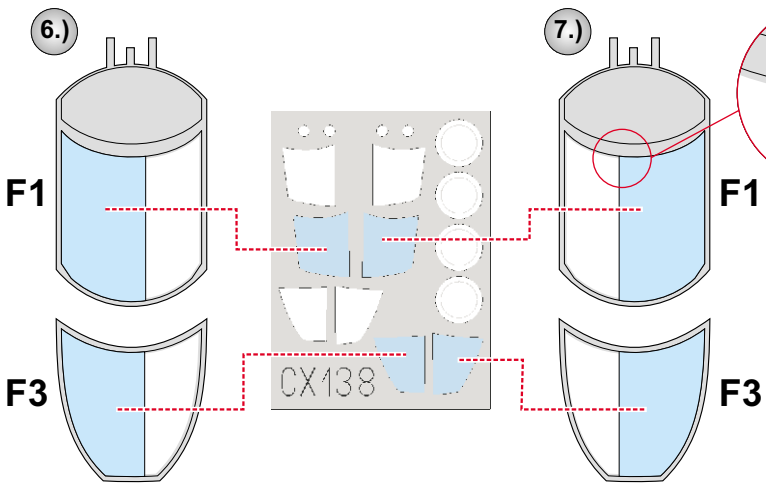

eduard
MASK

J-35 Draken 1/72

The die-cut mask for accurate canopy frame painting of the
Hasegawa scale 1/72 KIT

CX 138

3.) **INTERIOR COLOR**

4.) **RUBBER COLOR**

5.) **REMOVE MASK**

8.) **CAMOUFLAGE COLOR**