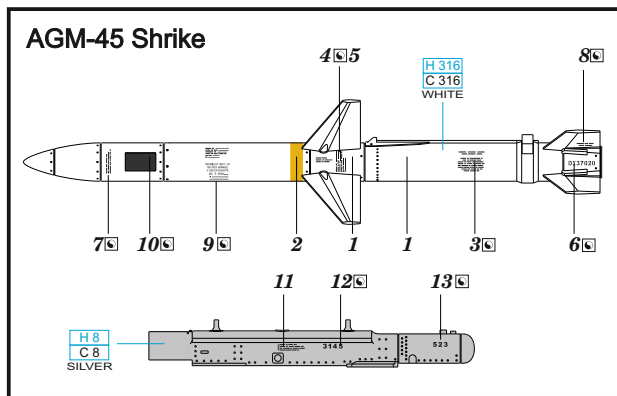

BEST BRASS RESIN AROUND!