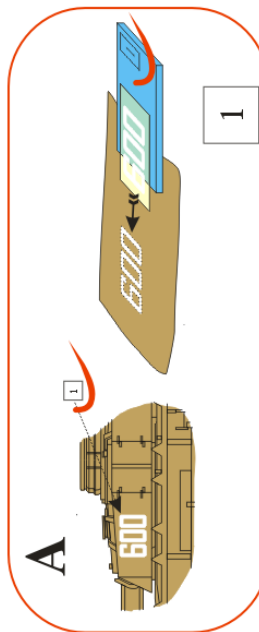

Recommended for kit: **Heller** or **KP**

Doporučeno pro stavebnici: **Heller** nebo **KP**

More info about this airplane:

Více informací o tomto letadle:

Special thanks for the provided documents and consultation include to Mr. Pavel Klouček.

A	RLM 70	
B	RLM 22	
C	RLM 70 ? RLM 22	

D	aluminium / hliník	
E	RLM 65	