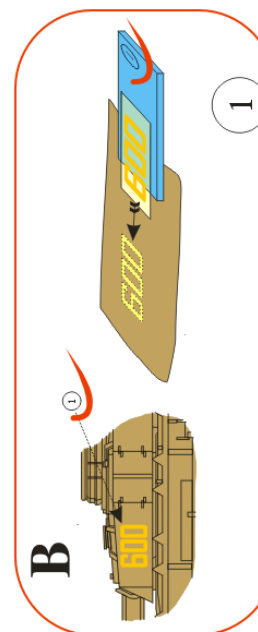

Recommended for kit: **Heller** or **KP**

Doporučeno pro stavebnici: **Heller** nebo **KP**

More info about this airplane:

Více informací o tomto letadle:

Special thanks for the provided documents and consultation include to Mr. Pavel Klouček.

A	RLM 70	
B	RLM 22	
C	RLM 70 ? RLM 22	

D	aluminium / hliník	
E	RLM 65	