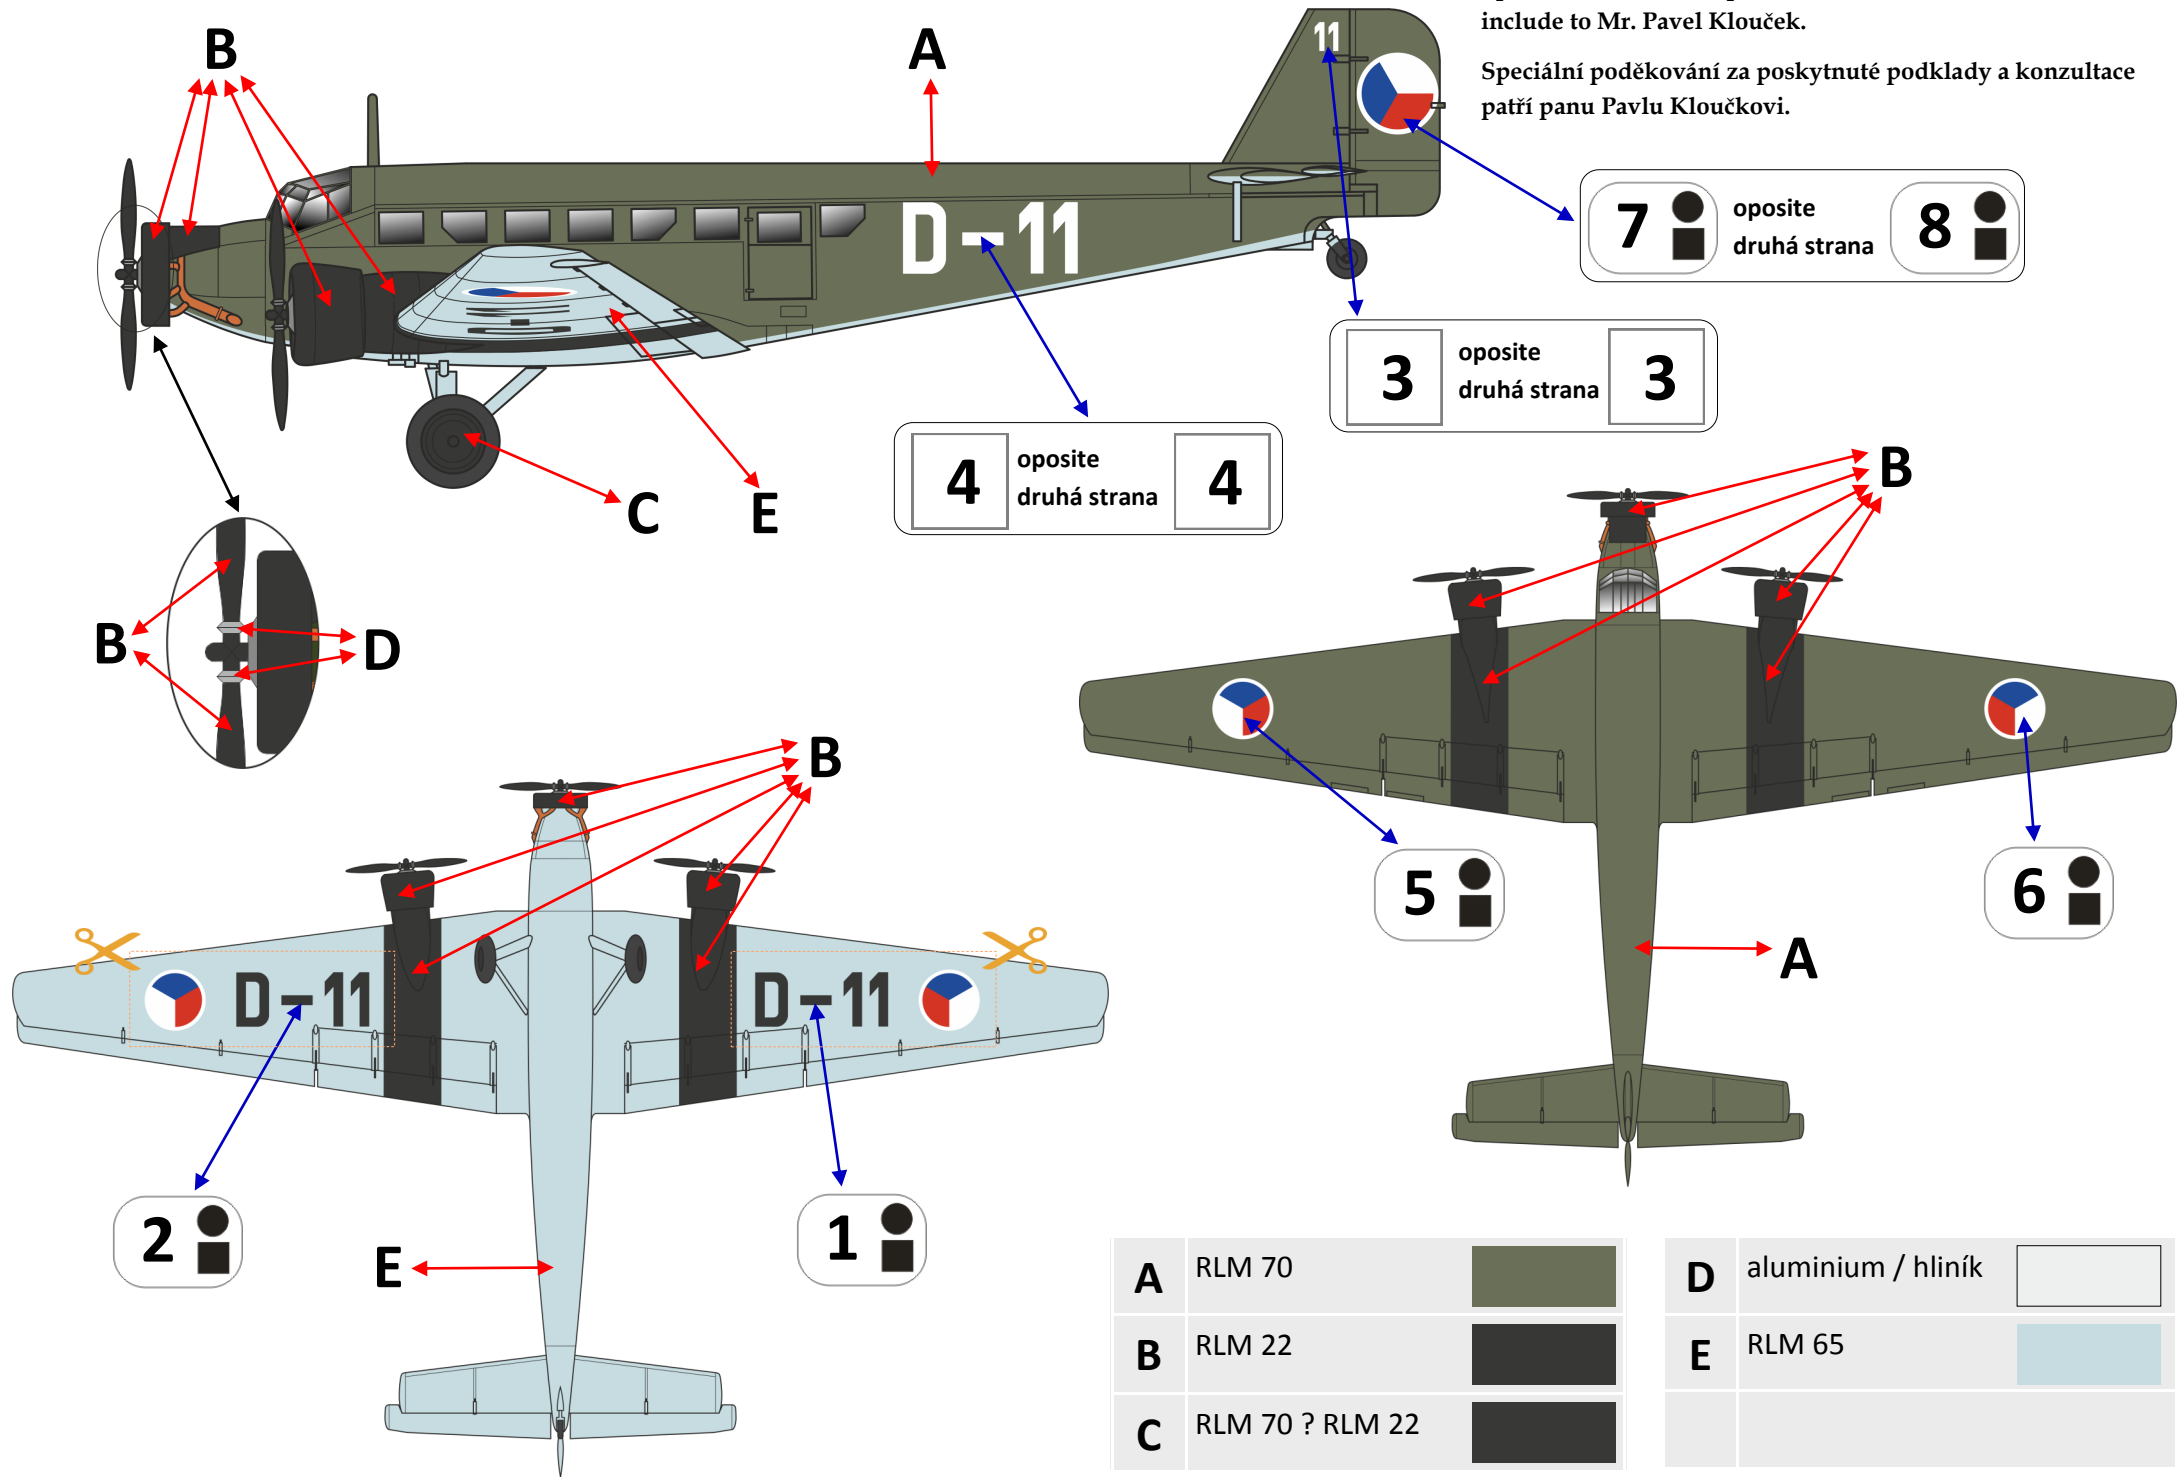

Special thanks for the provided documents and consultation include to Mr. Pavel Klouček.

Speciální poděkování za poskytnuté podklady a konzultace patří panu Pavlu Kloučkovi.

7 oposite druhá strana 8

3 oposite druhá strana 3

4 oposite druhá strana 4

5

6

2

1

A	RLM 70	
B	RLM 22	
C	RLM 70 ? RLM 22	

D	aluminium / hliník	
E	RLM 65