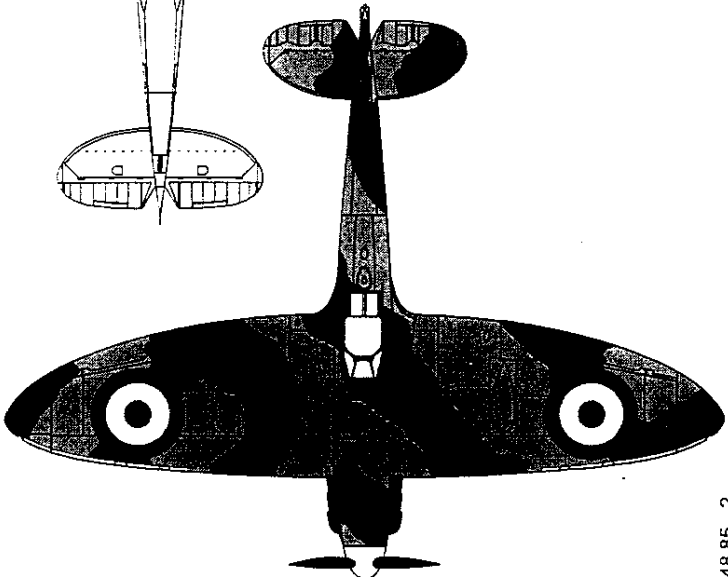

SPITFIRE Mk.IIb
UZ N P8342
N° 308 (POLISH) SQUADRON
"TORUNSKI"
ROYAL AIR FORCE
NORTHOLT AUG. 1941

48.85 - 2