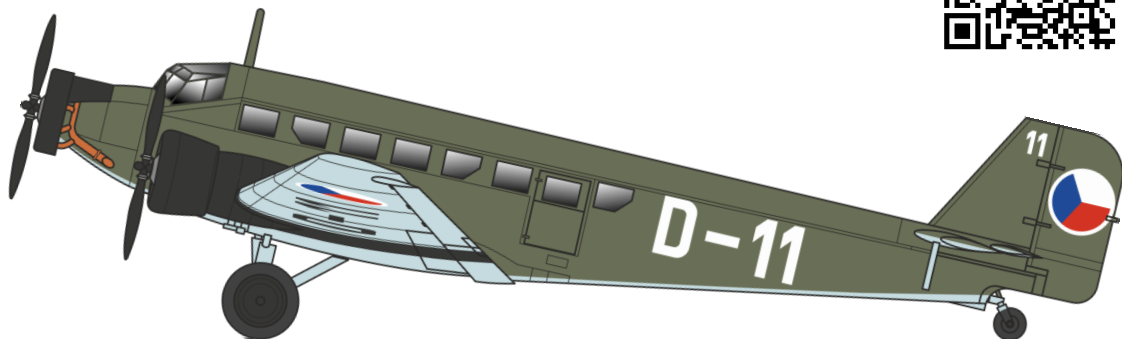

Recommended for kit: **Italeri**
 Doporučeno pro stavebnici: **Italeri**

More info about this airplane:
 Více informací o tomto letadle:

info@handl.biz

www.handl.biz

Special thanks for the provided documents and consultation include to Mr. Pavel Klouček.