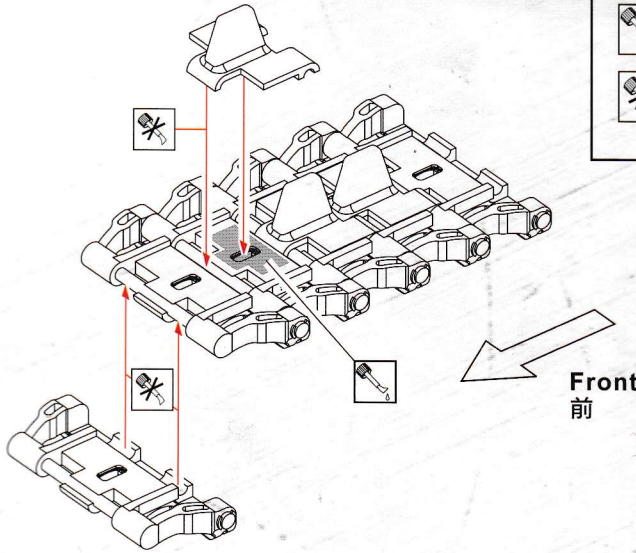

[WORKABLE]

GERMAN 40cm STEEL TRACK FOR

LATE PRODUCTION Pz.Kpfw. III &
MID PRODUCTION Pz.Kpfw.IV 1942-1945

*MAKE APPROX 99 LINKS FOR PZ. III & IV
MAKE APPROX 104 LINKS FOR NASHORN/HUMMEL

Illustration:
圖示說明

Agglutinate
用膠黏合

No Agglutinate
不用黏合

Color list: 塗料表

Color	Brand	GSI Creos (Gunze Sangyo)			Humbrol	Revell	Life Color
		Hobby Color	Mr.Color	Mr.Color Spray			
Steel	黑鐵	H-18	C-28	J-28	53	91	LC76

III號戰車後期型&IV號戰車中期型通用
ドイツIII号戰車後期型・IV号戰車中期型用40cm履帶