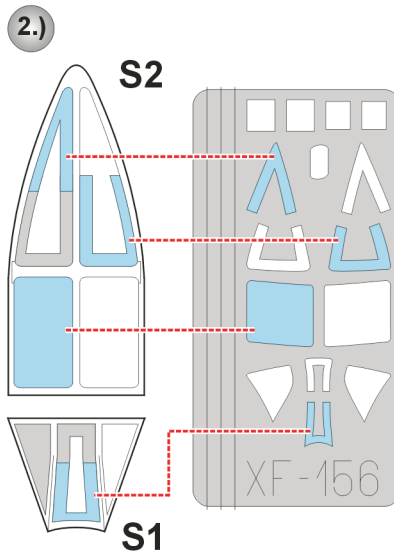

eduard
Express Mask

XF 156

Ki-43 II Oscar

The die-cut mask for accurate canopy frame painting of the
Hasegawa 1/48 KIT

INTERIOR COLOR

CAMOUFLAGE COLOR

LIQUID MASK

Q1