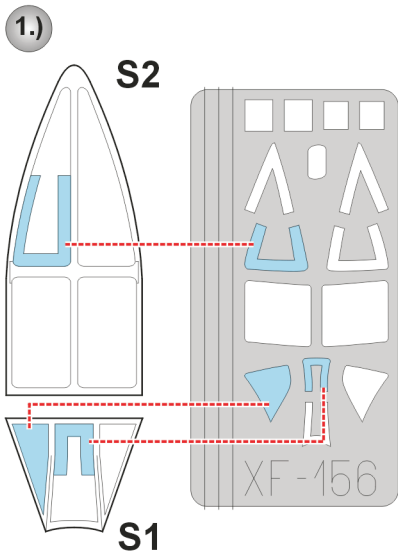

eduard
Express Mask

XF 156

Ki-43 II Oscar

The die-cut mask for accurate canopy frame painting of the
Hasegawa 1/48 KIT

INTERIOR COLOR

CAMOUFLAGE COLOR

LIQUID MASK

Q1