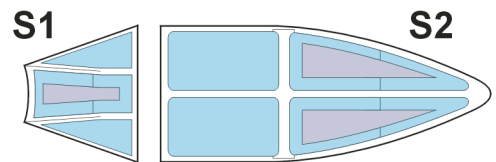

eduard
Express Mask

XF 156

Ki-43 II Oscar

The die-cut mask for accurate canopy frame painting of the
Hasegawa 1/48 KIT

INTERIOR COLOR

CAMOUFLAGE COLOR

LIQUID MASK

Q1