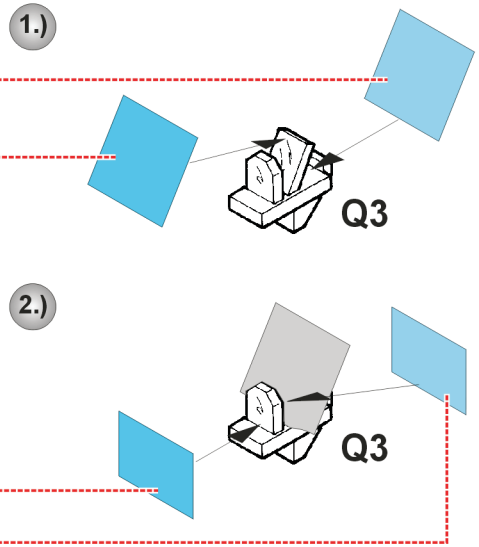

eduard
Express Mask

XF 156

Ki-43 II Oscar

The die-cut mask for accurate canopy frame painting of the
Hasegawa 1/48 KIT

INTERIOR COLOR

CAMOUFLAGE COLOR

LIQUID MASK

Q1