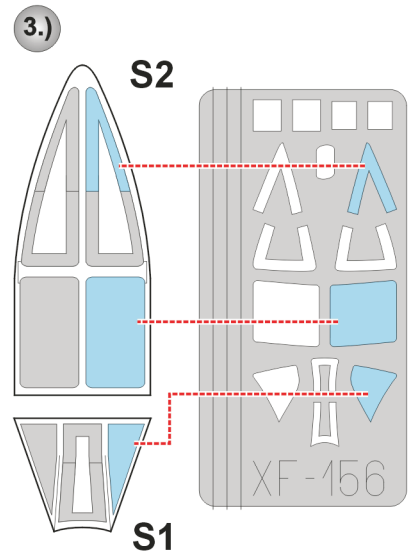

eduard
Express Mask

XF 156

Ki-43 II Oscar

The die-cut mask for accurate canopy frame painting of the
Hasegawa 1/48 KIT

INTERIOR COLOR

CAMOUFLAGE COLOR

LIQUID MASK

Q1