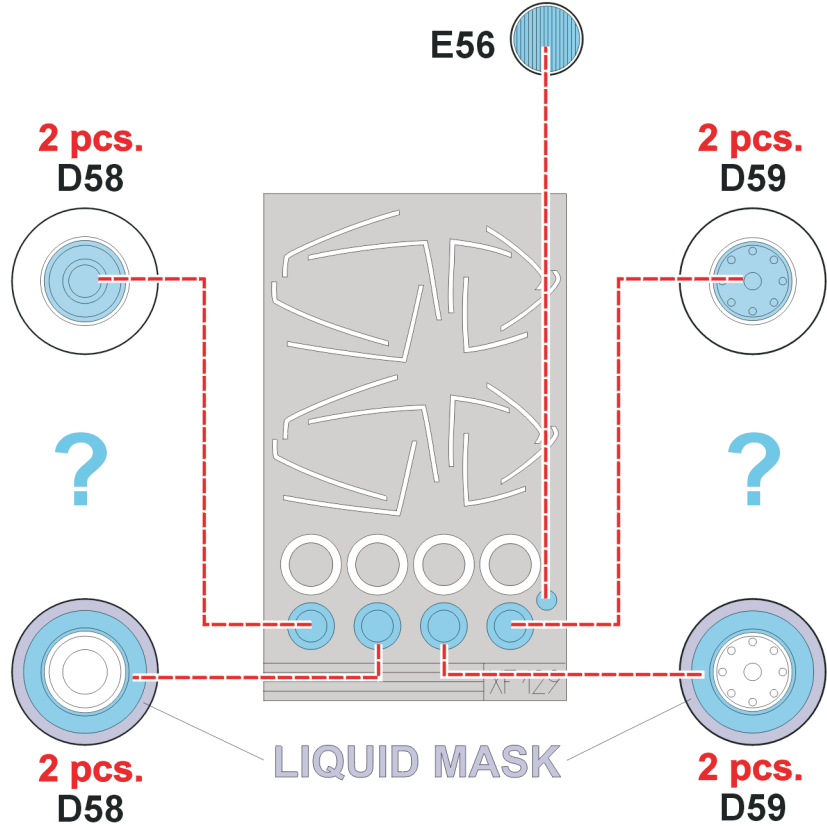

eduard
Express Mask

F/A-18E Super Hornet

The die-cut mask for accurate canopy frame painting of the
Italeri 1/48 KIT

XF 129

REFERENCES: Squadron/Signal Publ.:Walk Around # 5518 - F-18 Hornet

- 3.) INTERIOR COLOR
- 4.) RUBBER COLOR
- 5.) REMOVE MASK

- 8.) CAMOUFLAGE COLOR
- 9.) REMOVE MASK