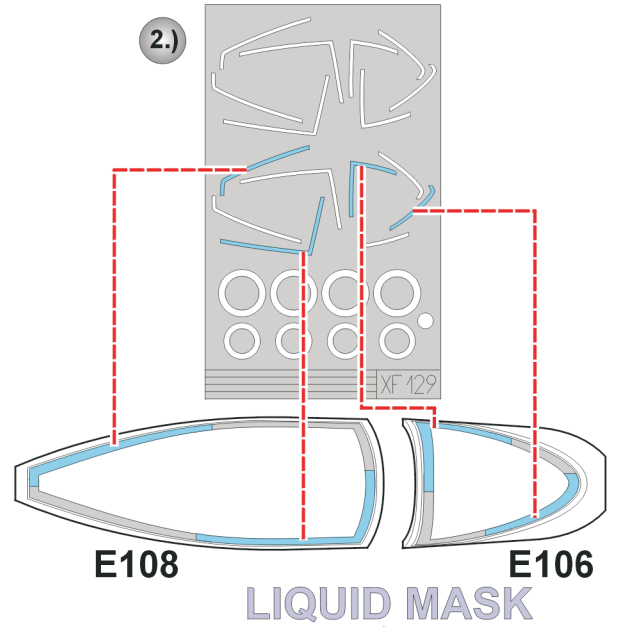

eduard
Express Mask

F/A-18E Super Hornet

The die-cut mask for accurate canopy frame painting of the
Italeri 1/48 KIT

XF 129

REFERENCES: Squadron/Signal Publ.:Walk Around # 5518 - F-18 Hornet

- 3.) INTERIOR COLOR
- 4.) RUBBER COLOR
- 5.) REMOVE MASK

- 8.) CAMOUFLAGE COLOR
- 9.) REMOVE MASK