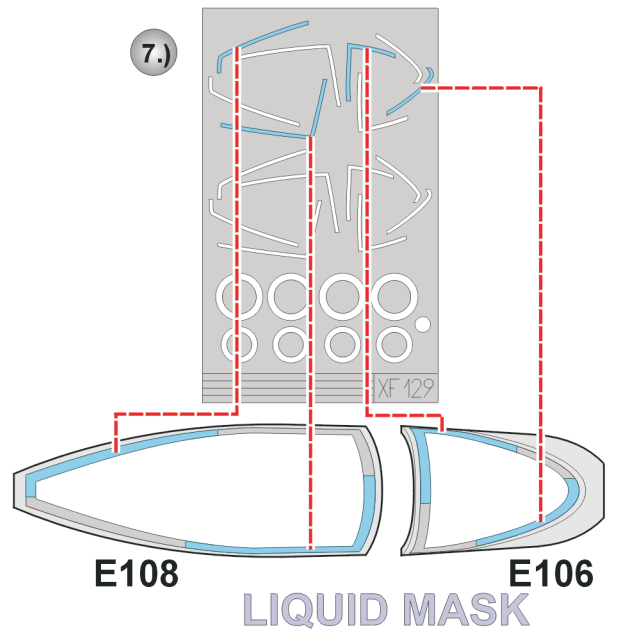

eduard
Express Mask

F/A-18E Super Hornet

The die-cut mask for accurate canopy frame painting of the
Italeri 1/48 KIT

XF 129

REFERENCES: Squadron/Signal Publ.:Walk Around # 5518 - F-18 Hornet

- 3.) INTERIOR COLOR
- 4.) RUBBER COLOR
- 5.) REMOVE MASK

- 8.) CAMOUFLAGE COLOR
- 9.) REMOVE MASK