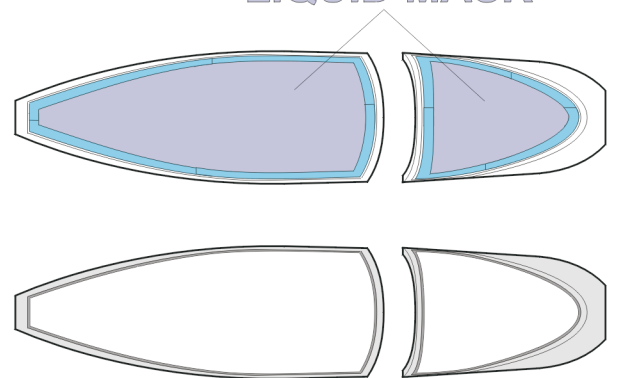

eduard
Express Mask

F/A-18E Super Hornet

The die-cut mask for accurate canopy frame painting of the
Italeri 1/48 KIT

XF 129

REFERENCES: Squadron/Signal Publ.:Walk Around # 5518 - F-18 Hornet

- 3.) INTERIOR COLOR
- 4.) RUBBER COLOR
- 5.) REMOVE MASK

- 8.) CAMOUFLAGE COLOR
- 9.) REMOVE MASK