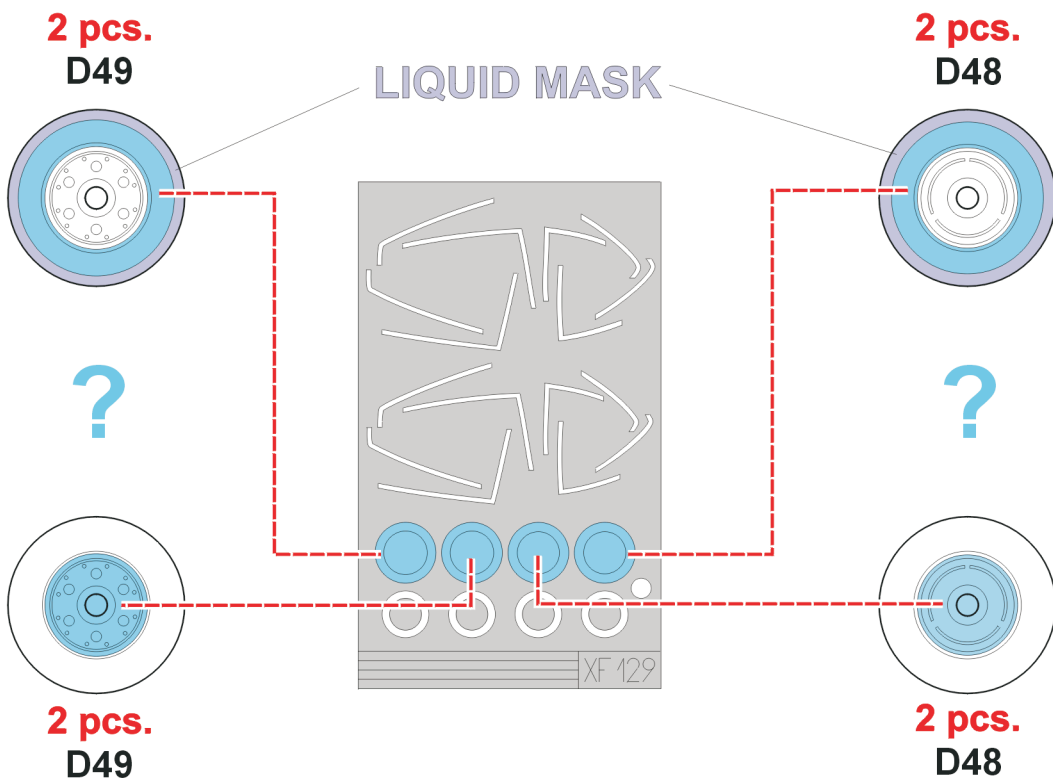

eduard
Express Mask

F/A-18E Super Hornet

The die-cut mask for accurate canopy frame painting of the
Italeri 1/48 KIT

XF 129

REFERENCES: Squadron/Signal Publ.:Walk Around # 5518 - F-18 Hornet

- 3.) INTERIOR COLOR
- 4.) RUBBER COLOR
- 5.) REMOVE MASK

- 8.) CAMOUFLAGE COLOR
- 9.) REMOVE MASK