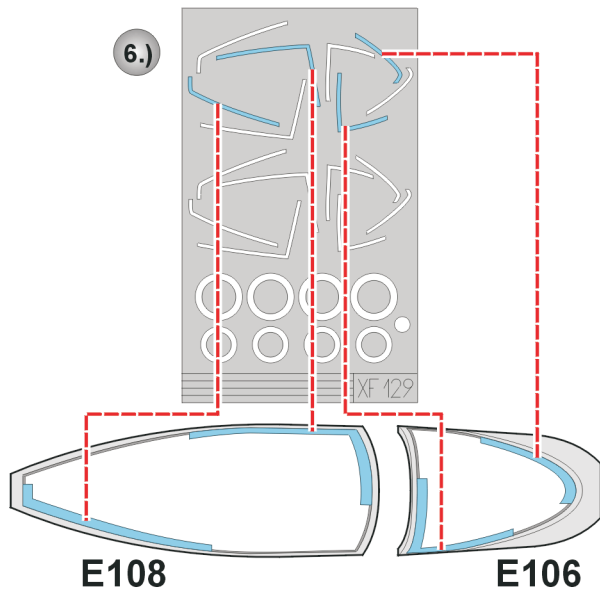

eduard
Express Mask

F/A-18E Super Hornet

The die-cut mask for accurate canopy frame painting of the
Italeri 1/48 KIT

XF 129

REFERENCES: Squadron/Signal Publ.:Walk Around # 5518 - F-18 Hornet

- 3.) INTERIOR COLOR
- 4.) RUBBER COLOR
- 5.) REMOVE MASK

- 8.) CAMOUFLAGE COLOR
- 9.) REMOVE MASK