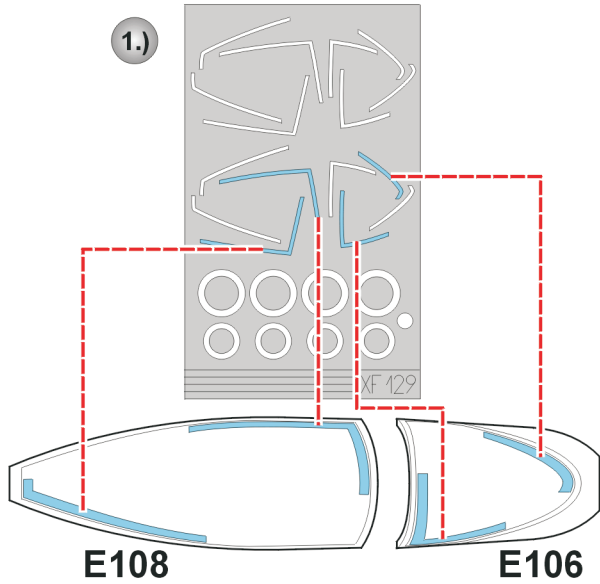

eduard
Express Mask

F/A-18E Super Hornet

The die-cut mask for accurate canopy frame painting of the
Italeri 1/48 KIT

XF 129

REFERENCES: Squadron/Signal Publ.:Walk Around # 5518 - F-18 Hornet

- 3.) INTERIOR COLOR
- 4.) RUBBER COLOR
- 5.) REMOVE MASK

- 8.) CAMOUFLAGE COLOR
- 9.) REMOVE MASK