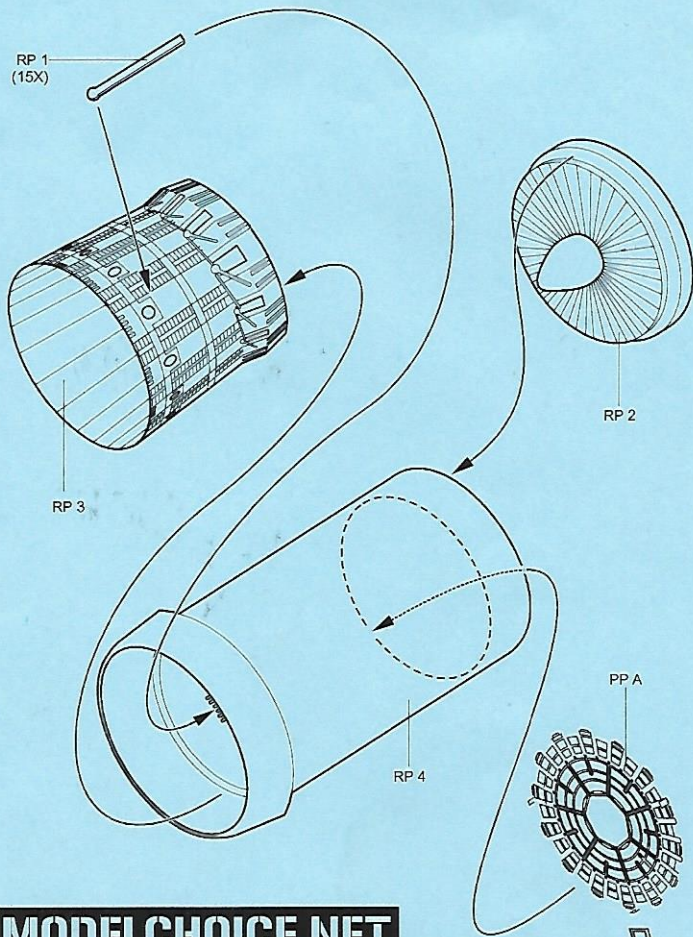

7170 1/72 F-15C/D Exhaust Nozzles (Late Version)

Recommended kit HASEGAWA

PHOTO-ETCHED METAL PARTS

RESIN PARTS

1(4x)

3(2x)

2(2x)

4(2x)