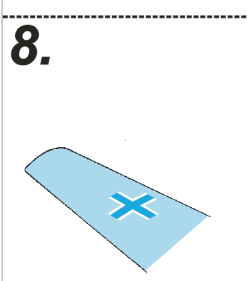

eduard
Express Mask

XF 510

JU-52 National insignia

FOR PRO MODELER 1/48 KIT

eduard
Express Mask

XF 510

JU-52 National insignia

FOR PRO MODELER 1/48 KIT