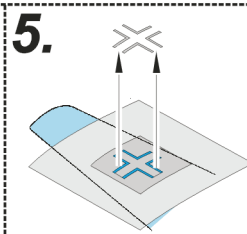

eduard
Express Mask

XF 510

JU-52 National insignia

FOR PRO MODELER 1/48 KIT

eduard
Express Mask

XF 510

JU-52 National insignia

FOR PRO MODELER 1/48 KIT