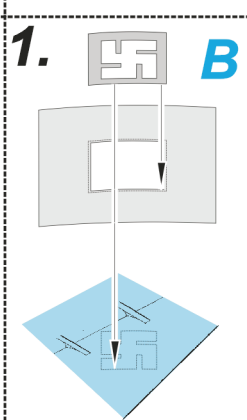

eduard
Express Mask

XF 510

JU-52 National insignia

FOR PRO MODELER 1/48 KIT

eduard
Express Mask

XF 510

JU-52 National insignia

FOR PRO MODELER 1/48 KIT