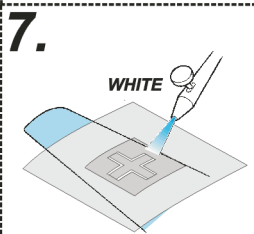

eduard
Express Mask

XF 510

JU-52 National insignia

FOR PRO MODELER 1/48 KIT

eduard
Express Mask

XF 510

JU-52 National insignia

FOR PRO MODELER 1/48 KIT