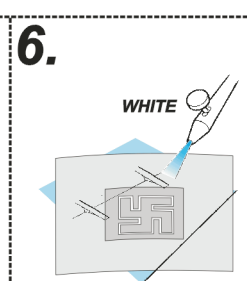

eduard
Express Mask

XF 510

JU-52 National insignia

FOR PRO MODELER 1/48 KIT

eduard
Express Mask

XF 510

JU-52 National insignia

FOR PRO MODELER 1/48 KIT