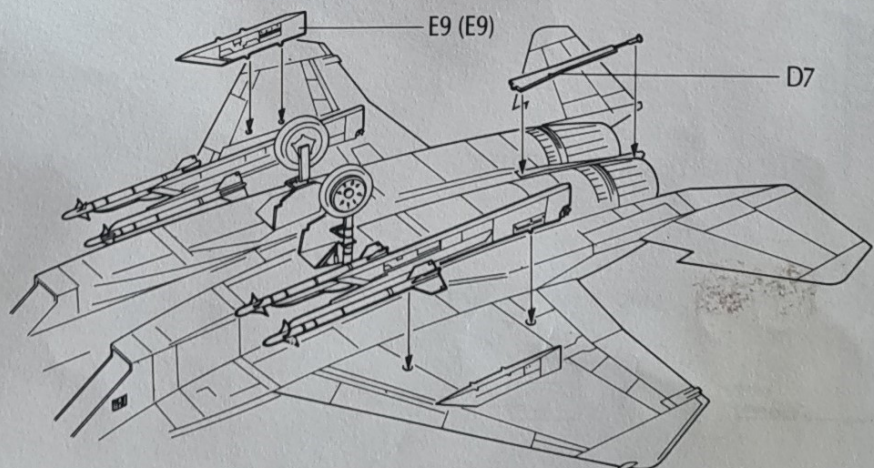

15 PYLON MOUNTING