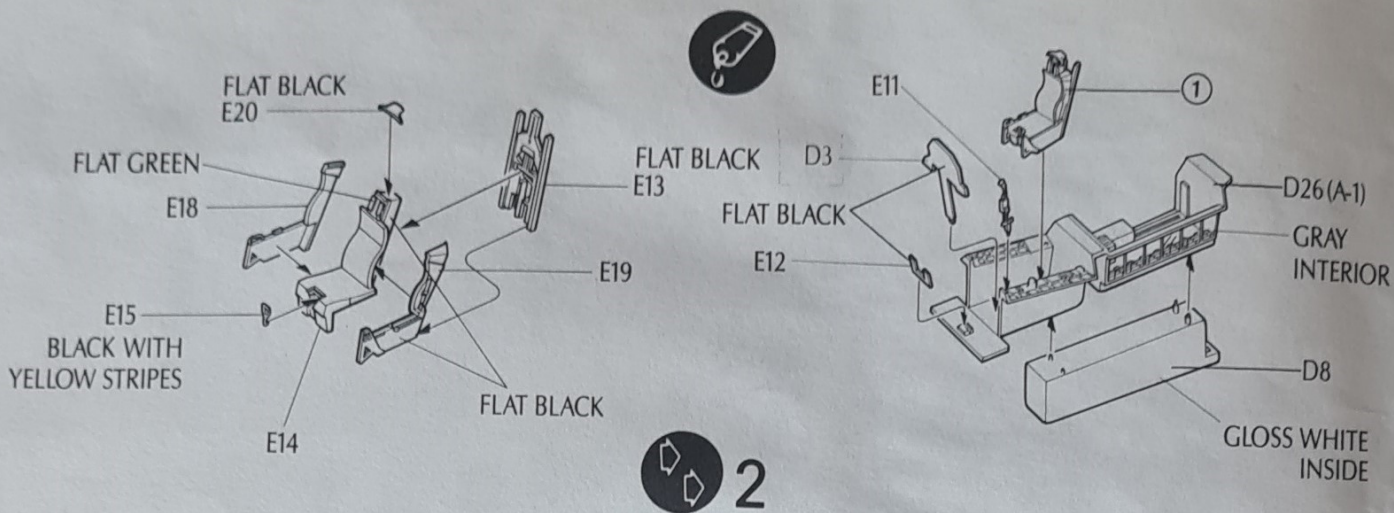

1 EJECTION SEATS AND COCKPIT

2 NOSE ASSEMBLY