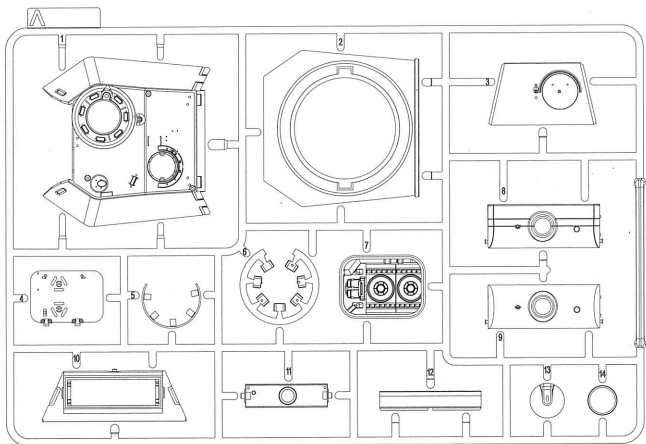

1. Clean the model surface with a wet cloth.
2. Cut out each decal design from sheet, and dip it in tepid water for 15~20 sec.
3. Hold the backing sheet edge and slide decal onto the model.
4. Move decal into position by wetting decal with finger.
5. Press decal gently down with a soft cloth until excess water and air bubbles are gone.

REMOVING PE

Be careful not to hurt when removing PE parts.

Secure using instant glue (not included).

Finish using file.

PARTS

Lower Hull

Upper Hull

Metal Gun Barrel

Cable

Decal

TP

1

2

3

4

4