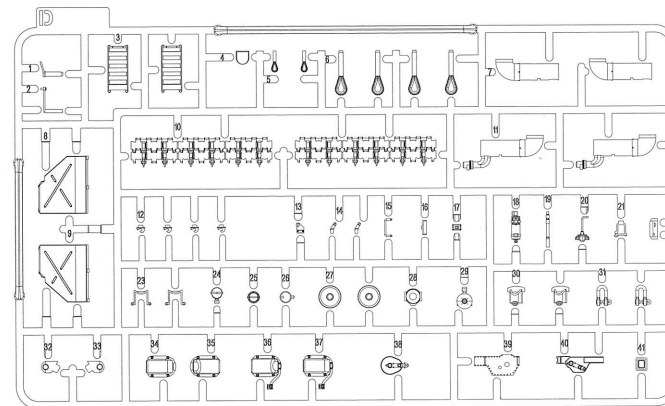

REMOVING PE

Be careful not to hurt when removing PE parts.

Secure using instant glue (not included).

Finish using file.

PARTS

Lower Hull

Upper Hull

Metal Gun Barrel

Cable

Decal

TP

1

2

3

4

4