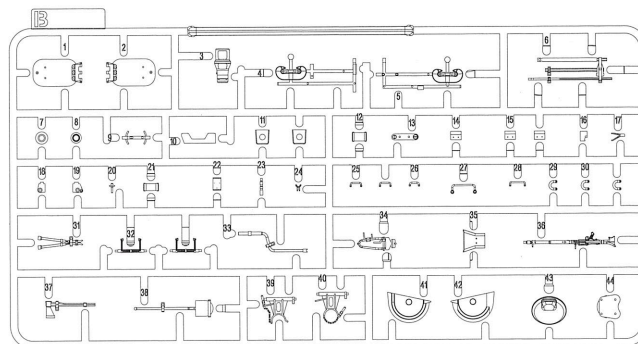

REMOVING PE

Be careful not to hurt when removing PE parts.

Secure using instant glue (not included).

Finish using file.

PARTS

Lower Hull

Upper Hull

Metal Gun Barrel

Cable

Decal

TP

1

2

3

4

4