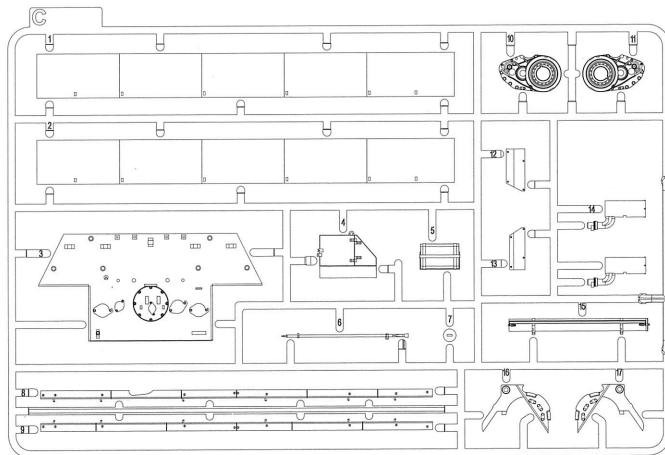

REMOVING PE

Be careful not to hurt when removing PE parts.

Secure using instant glue (not included).

Finish using file.

PARTS

Lower Hull

Upper Hull

Metal Gun Barrel

Cable

Decal

TP

1

2

3

4

4