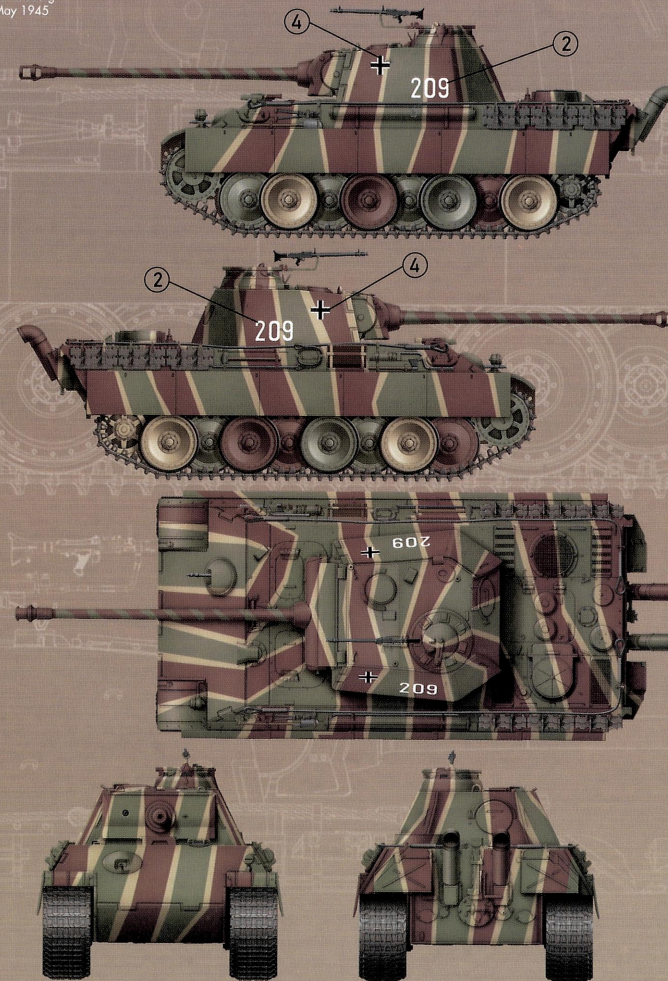

Panther Ausf. G Late

Painting and Marking Guide

Panther Ausf.G Late Production with full interior.