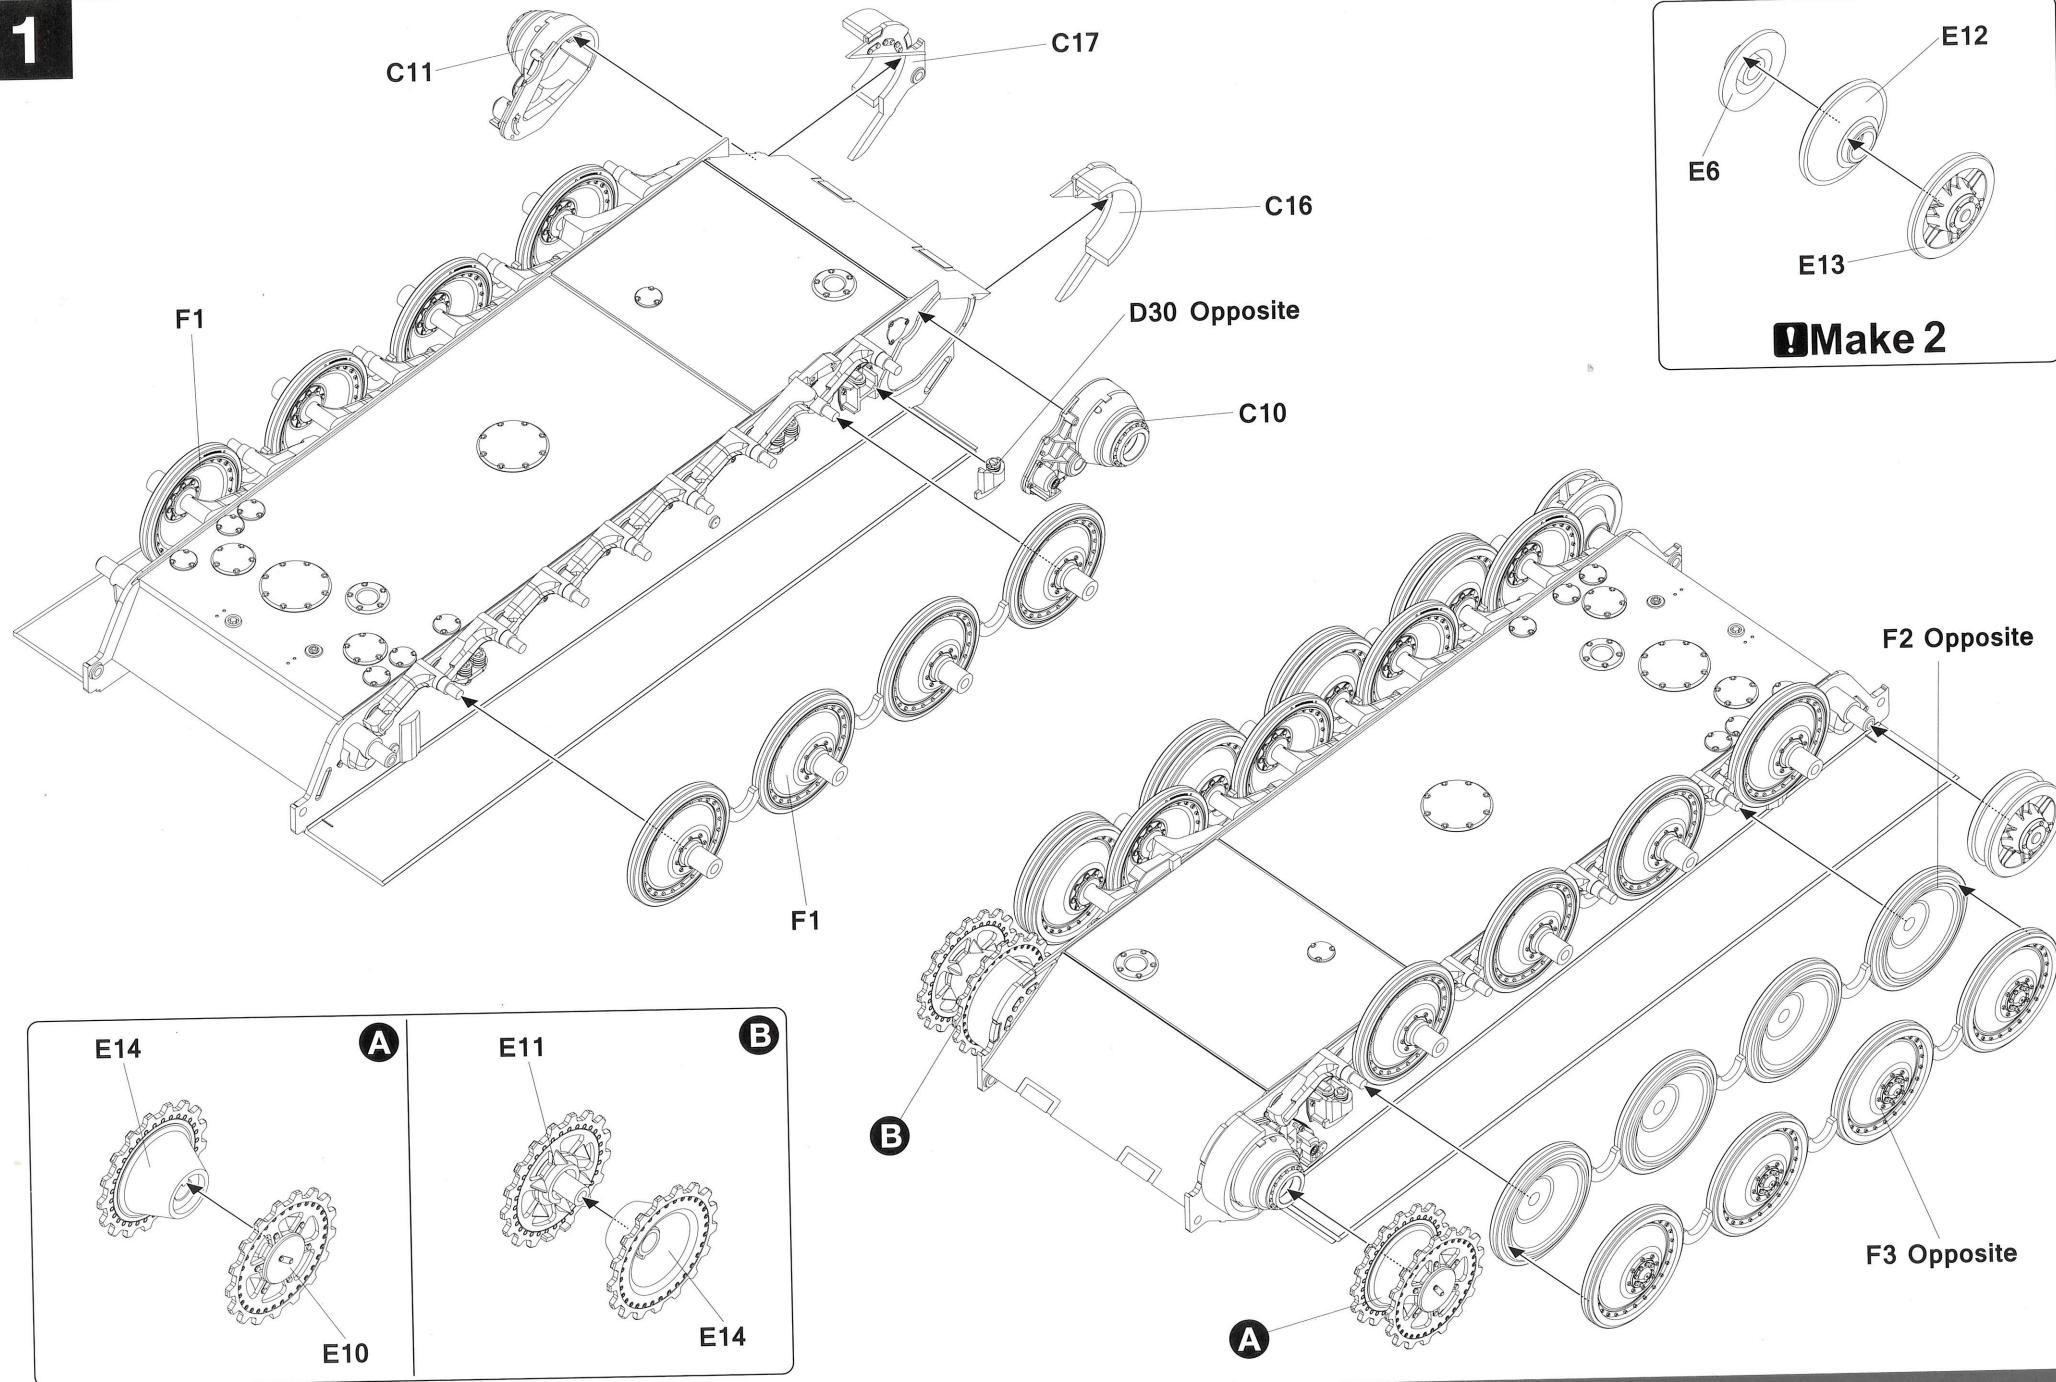

1. Clean the model surface with a wet cloth.
2. Cut out each decal design from sheet, and dip it in tepid water for 15~20 sec.
3. Hold the backing sheet edge and slide decal onto the model.
4. Move decal into position by wetting decal with finger.
5. Press decal gently down with a soft cloth until excess water and air bubbles are gone.

Cable

Decal

TP

1

2

3

4

4