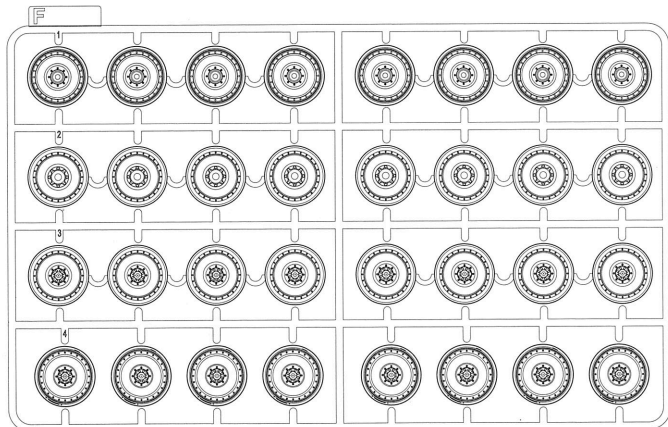

1. Clean the model surface with a wet cloth.
2. Cut out each decal design from sheet, and dip it in tepid water for 15~20 sec.
3. Hold the backing sheet edge and slide decal onto the model.
4. Move decal into position by wetting decal with finger.
5. Press decal gently down with a soft cloth until excess water and air bubbles are gone.

REMOVING PE

Be careful not to hurt when removing PE parts.

Secure using instant glue (not included).

Finish using file.

PARTS

Lower Hull

Upper Hull

Metal Gun Barrel

Cable

Decal

TP

1

2

3

4

4