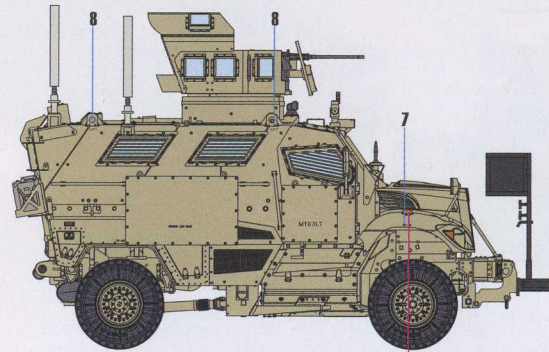

Clear Orange

Clear Red