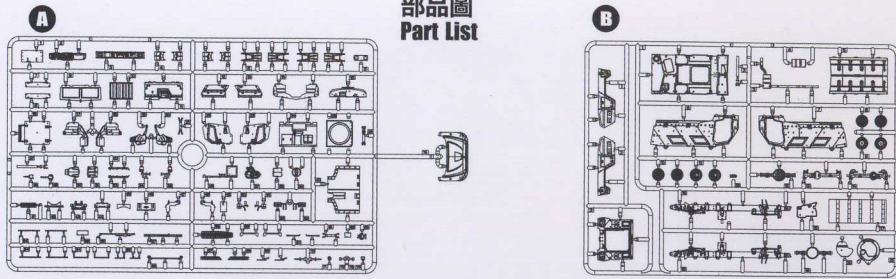

M1224A1 Maxx Pro MEAP

W/MRAP EXPEDIENT ARMOR PROGRAM
MINE RESISTANT AMBUSH PROTECTED ALL TERRAIN VEHICLE

GALAXY
HOBBY

1:72

GH72A04

The M1224 MaxxPro was a special light armored vehicle designed for use in Iraq and Afghanistan where terrorist commonly used Improvised Explosive Devices (IED's), to cause casualties to peacekeepers. Normal trucks then in service offered little protection to these weapons or to ambushes using automatic weapons and grenades. The M1224 was one of the first Mine Resistant Ambush Protected (MRAP) vehicles, entering service in 2007 with the US Marines. These vehicles drastically cut the casualties inflicted by these weapons. But it was realized more protection would be needed against Rocket Propelled Grenades (RPG's) and Shaped Charge weapons. The improved M1224A1 MRAP was further modified with an Expedient Armor Program, mounting a passive armor package to the hull sides. This improves protection against RPG's and shaped charges, without adding too much additional weight. It works by placing a high grade steel plate with backing material, several inches away from the hull side. This detonates the warhead and dissipates the plasma away from the hull of the vehicle. Up-graded vehicles were designated the "MEAP" (MRAP Expedient Armor Program), these entering service in 2008.

M1224MaxxPro是一種特殊的輕型裝甲車，設計用於伊拉克和阿富汗。此地區恐怖分子非常活躍，他們常用的簡易爆炸裝置 (IED) 給維和人員帶來重大傷亡。事實上普通卡車在面對IED，自動武器掃射及手榴彈伏擊時，並不會對乘組員提供足夠保護。M1224就是一在此背景下研發的第一批防雷反伏擊 (MRAP) 車輛，於2007年提供給美國海軍陸戰隊使用。實戰中這些車輛徹底減少了敵方武器造成的傷亡，不過同時亦發現有需要對該車提升更佳保護的必要，防護如火箭推進式手榴彈 (RPG) 和聚能彈所引發的傷亡。改進的M1224A1 MRAP進一步修改裝甲設計，將裝甲包披掛到車體兩側。新設計提供了一個很好的RPG和聚能彈射擊防護，而且不會增加過多額外的重量。它的工作原理是放置一個高級鋼板背襯材料，偏離車體幾英寸的“隔空裝甲”。外層裝置首先引爆彈頭並將等離子體從中消散車身。此升級車輛被命名為“MEAP” (MRAPExpeditionArmorProgram)，於2008年引進。

部品圖
Part List

PE 蝕刻片

Rubber tires x4
輪胎

Decal
水貼

1	2	3	4	5	6	19	20
7	8	9	10	11	21	22	23
12	13	14	15	16	24	25	26
17	18	27	28	29	30	31	32

Meaning of icons

FILL HOLE
填平孔洞
穴を埋めてください

OPEN HOLE
钻出孔洞
穴を開けてください