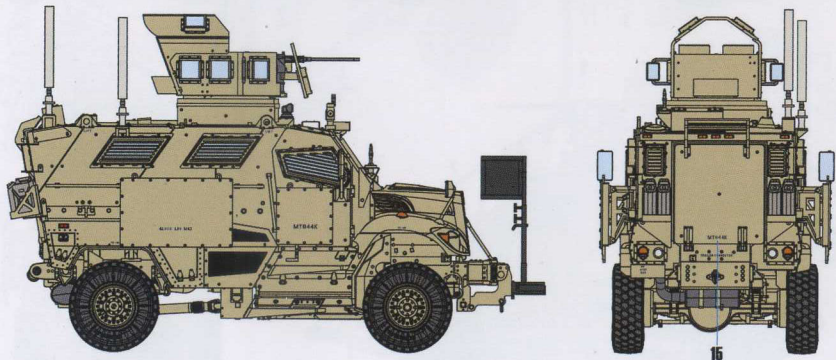

***The colors scheme's reference work is completed by VIC.

***本套配色方案由微客漆考證完成。

	Color Name	FS/ RAL S standard	VIC	MIG AMMO	TAMIYA	Mr HOBB Y	Vallejo
	USDeser t Tan	FS334 46	MA150	AMIG -025	XF55	C313	70819
	Tire Black	RAL 9005	MA 217	AMIG -033	XF85	C137	70994
	Greenr	RAL 9006	MH001	AMIG -195	X11	C 8	70 997
	Gun Metal	RAL 9007	MH002	AMIG -045	X10	C78	71073
	Brass	FS17043	MH007	AMIG -198	X12	C219	70996
	Clear Red		MC001	AMIG -093	X27	C47	70934
	Clear Orange		MC002	AMIG -097	X26	C49	70828