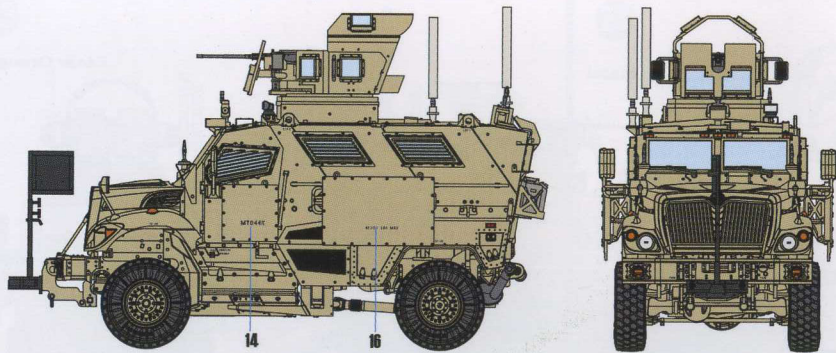

***The colors scheme's reference work is completed by VIC.

***本套配色方案由微客漆考證完成。

	Color Name	FS/ RAL S standard	VIC	MIG AMMO	TAMIYA	Mr HOBB Y	Vallejo
	USDeser t Tan	FS334 46	MA150	AMIG -025	XF55	C313	70819
	Tire Black	RAL 9005	MA 217	AMIG -033	XF85	C137	70994
	Greenr	RAL 9006	MH001	AMIG -195	X11	C 8	70 997
	Gun Metal	RAL 9007	MH002	AMIG -045	X10	C78	71073
	Brass	FS17043	MH007	AMIG -198	X12	C219	70996
	Clear Red		MC001	AMIG -093	X27	C47	70934
	Clear Orange		MC002	AMIG -097	X26	C49	70828