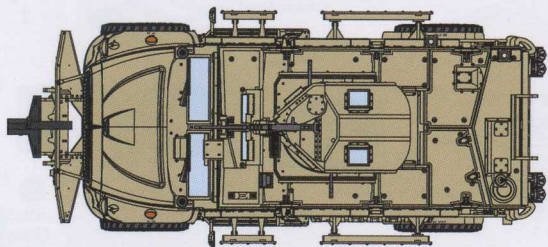

***The colors scheme's reference work is completed by VIC.

***本套配色方案由微客漆考證完成。

	Color Name	FS/ RAL S standard	VIC	MIG AMMO	TAMIYA	Mr HOBB Y	Vallejo
	USDeser t Tan	FS334 46	MA150	AMIG -025	XF55	C313	70819
	Tire Black	RAL 9005	MA 217	AMIG -033	XF85	C137	70994
	Greenr	RAL 9006	MH001	AMIG -195	X11	C 8	70 997
	Gun Metal	RAL 9007	MH002	AMIG -045	X10	C78	71073
	Brass	FS17043	MH007	AMIG -198	X12	C219	70996
	Clear Red		MC001	AMIG -093	X27	C47	70934
	Clear Orange		MC002	AMIG -097	X26	C49	70828