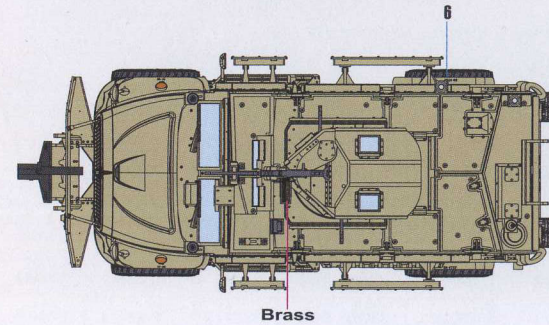

Flat white 消光白 43 MINERAL WATER

38 5.56MM

44 12.7MM

AMMUNITION BOX

3 41 5 6

40MM AMMUNITION BOX Olive drab 橄欖綠