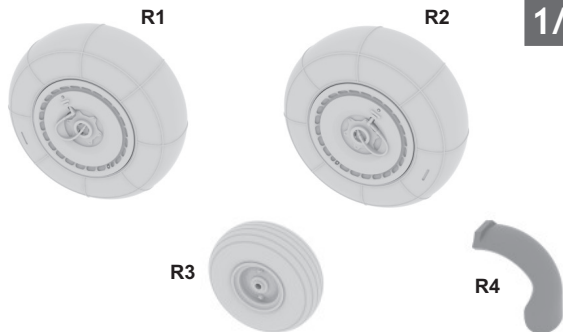

# 672 014 Ju 88 wheels late

For Revell kit pro stavebnici Revell

1/72 scale

This product contains metal and resin detail parts for upgrading scale plastic models. When selecting this set make sure that it is for the kit mentioned in product name as these sets are made specifically for that kit. When upgrading the model some cutting or corrections may be necessary for parts to fit accurately. WARNING! This set contains small and sharp parts. Work carefully in a ventilated and well-lit room. Safety glasses are recommended. This product is not suitable for children below 14 years of age.