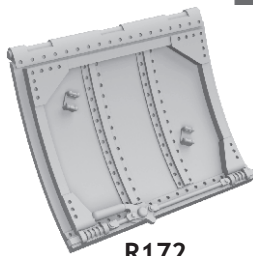

648 380 Spitfire Mk.VIII / IX cockpit doors

for Eduard kit - pro stavebnici Eduard

eduard
BRASSIN

1/48 scale

R171

R172

1 --- 3 ---
2 --- 4 ---
648380-OBT1

COLOURS

GSI Creos (GUNZE)		Mr.METAL COLOR	
AQUEOUS	Mr.COLOR		
H18	C28	STEEL	
	C364	AIRCRAFT GRAY GREEN	

This product contains metal and resin detail parts for upgrading scale plastic models. When selecting this set make sure that it is for the kit mentioned in product name as these sets are made specifically for that kit. When upgrading the model some cutting or corrections may be necessary for parts to fit accurately. **WARNING!** This set contains small and sharp parts. Work carefully in a ventilated and well-lit room. Safety glasses are recommended. This product is not suitable for children below 14 years of age.