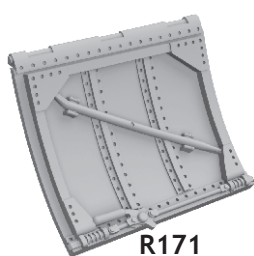

648 380 Spitfire Mk.VIII / IX cockpit doors

for Eduard kit - pro stavebnici Eduard

eduard
BRASSIN

1/48 scale

R171

R172

1 --- 3 ---
2 --- 4 ---
648380-OBT1

COLOURS

GSI Creos (GUNZE)		Mr.METAL COLOR	
AQUEOUS	Mr.COLOR		
H18	C28	STEEL	
	C364	AIRCRAFT GRAY GREEN	

This product contains metal and resin detail parts for upgrading scale plastic models. When selecting this set make sure that it is for the kit mentioned in product name as these sets are made specifically for that kit. When upgrading the model some cutting or corrections may be necessary for parts to fit accurately. **WARNING!** This set contains small and sharp parts. Work carefully in a ventilated and well-lit room. Safety glasses are recommended. This product is not suitable for children below 14 years of age.