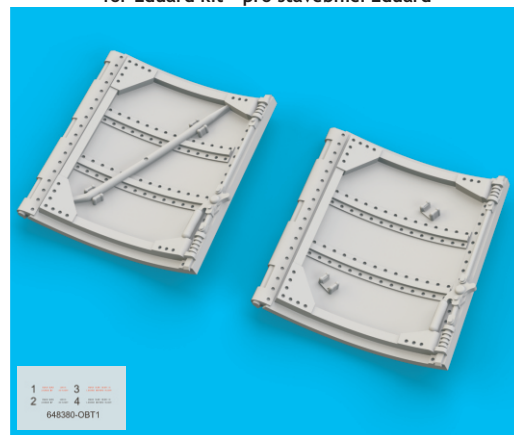

GSI Creos (GUNZE)		Mr.METAL COLOR	
AQUEOUS	Mr.COLOR		
H18	C28	STEEL	
	C364	AIRCRAFT GRAY GREEN	

This product contains metal and resin detail parts for upgrading scale plastic models. When selecting this set make sure that it is for the kit mentioned in product name as these sets are made specifically for that kit. When upgrading the model some cutting or corrections may be necessary for parts to fit accurately. **WARNING!** This set contains small and sharp parts. Work carefully in a ventilated and well-lit room. Safety glasses are recommended. This product is not suitable for children below 14 years of age.

eduard

435 21 Obrnice 170
Czech Republic

www.eduard.com

648 380 Spitfire Mk.VIII / IX cockpit doors

for Eduard kit - pro stavebnici Eduard

1/48

BRASSIN

1 --- 3 ---
2 --- 4 ---
648380-OBT1

BRASSIN

eduard

BEST BRASS RESIN AROUND!

-  REMOVE
ODSTRANIT
-  BEND
OHNOUT
-  GRIND
OBROUSIT
-  OPTION
VOLBA
-  DRILL HOLE
VRTAT OTVOR
-  REPLACE
NAHRADIT
-  SYMMETRICAL ASSEMBLY
SYMETRICKÁ MONTÁŽ
-  SCRIBE THE PANEL AND HOLES
RYTI
-  REVERSE SIDE
OTOČIT