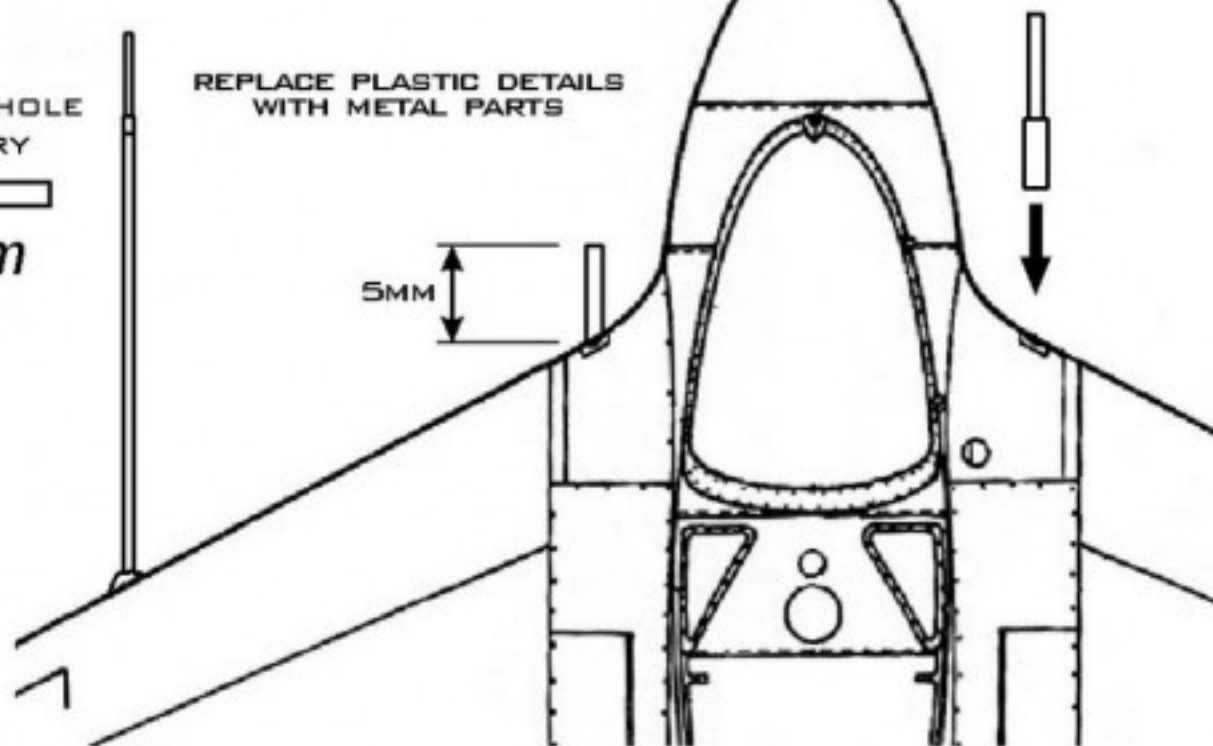

MOUNTING POSITION
MIEJSCE ZAMONTOWANIA

NOTICE!

USE MG151 20MM GUN BARRELS ONLY
FOR ME-163 B-0 VERSION

ME-163 B-1A WAS ARMED WITH 30MM MK108
CANNON COMPLETELY HIDDEN IN THE WINGS

DRILL PROPER HOLE
IF NECESSARY

$\Phi 1,3\text{ mm}$

DRILL PROPER HOLE
IF NECESSARY

$\Phi 0,6\text{ mm}$

REPLACE PLASTIC DETAILS
WITH METAL PARTS

5MM

INSERT THE METAL PARTS USING CYANOACRYLATE ADHESIVES.

METALOWE CZĘŚCI WKLEJAĆ, UŻYWAJĄC KLEJU CYJANOAKRYLOWEGO (NP. SUPER GLUE).