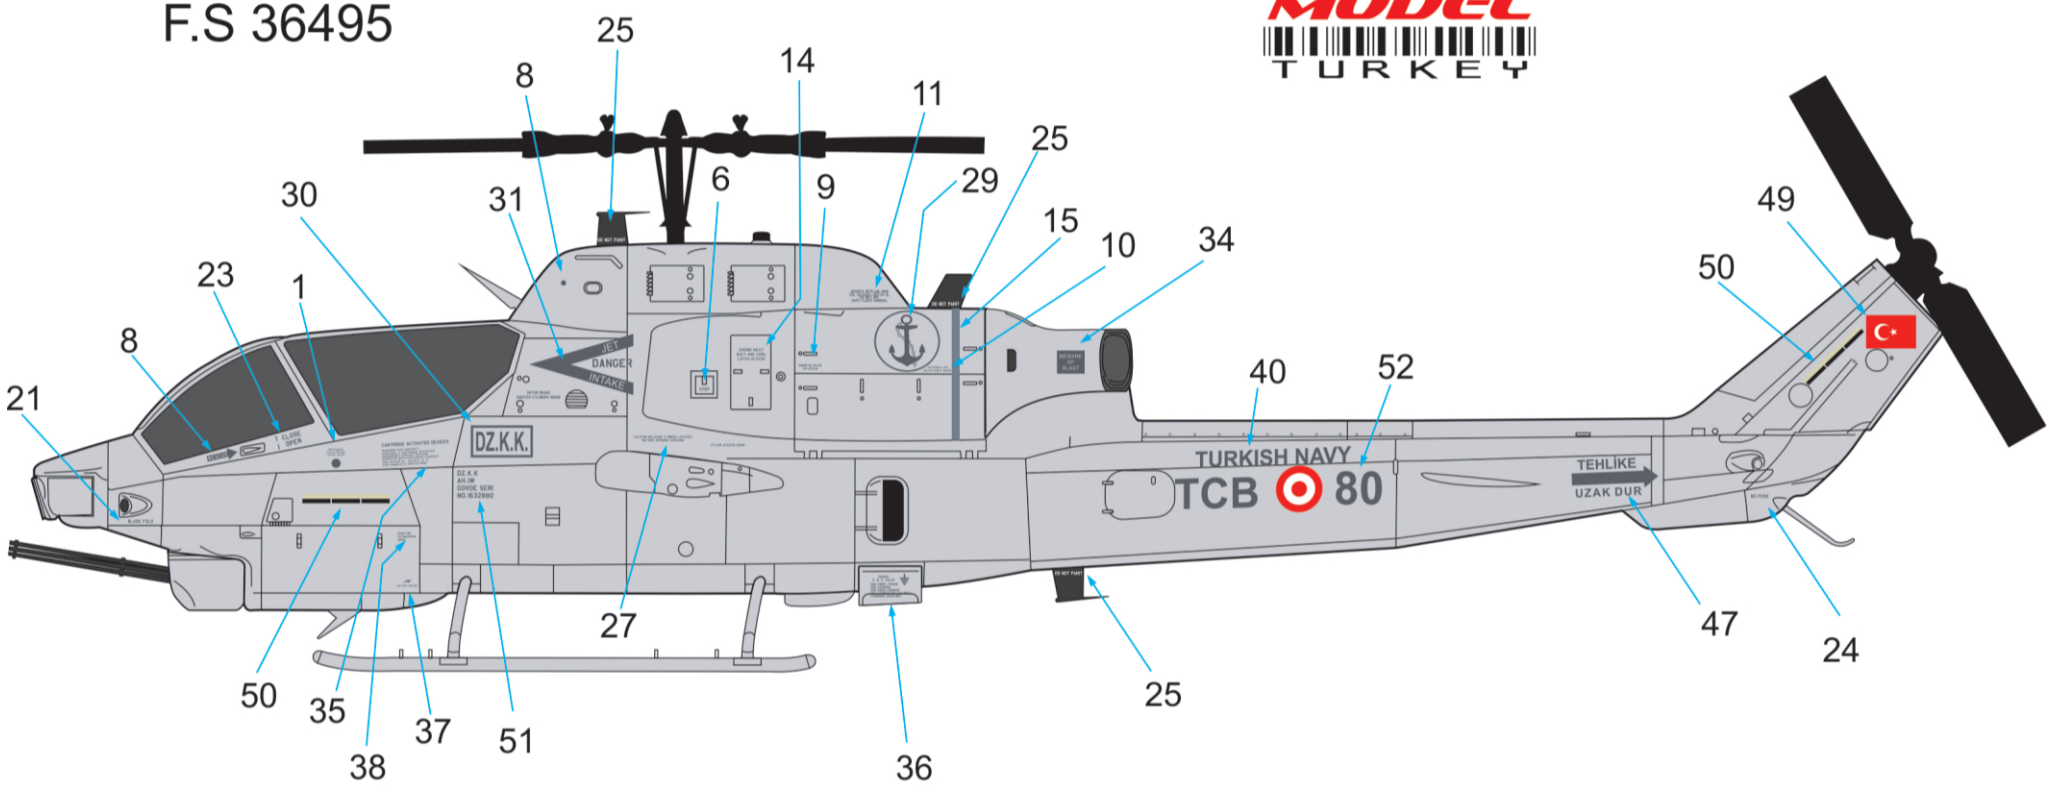

F.S 36495

Turkish Navy AH-1W COBRA
www.babibimodel.com © BaBiBi MODEL TURKEY

Turkish Navy AH-1W COBRA
www.babibimodel.com © BaBiBi MODEL TURKEY