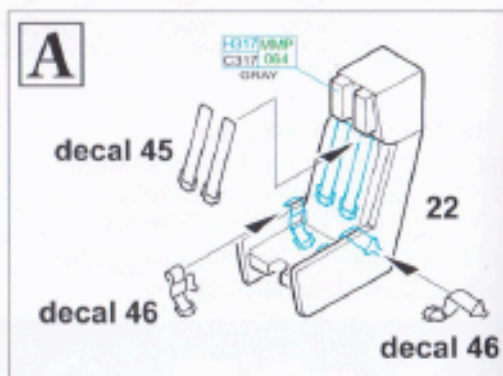

MARKING **B** ONLY

MC218
MMW
003
ALUMINIUM