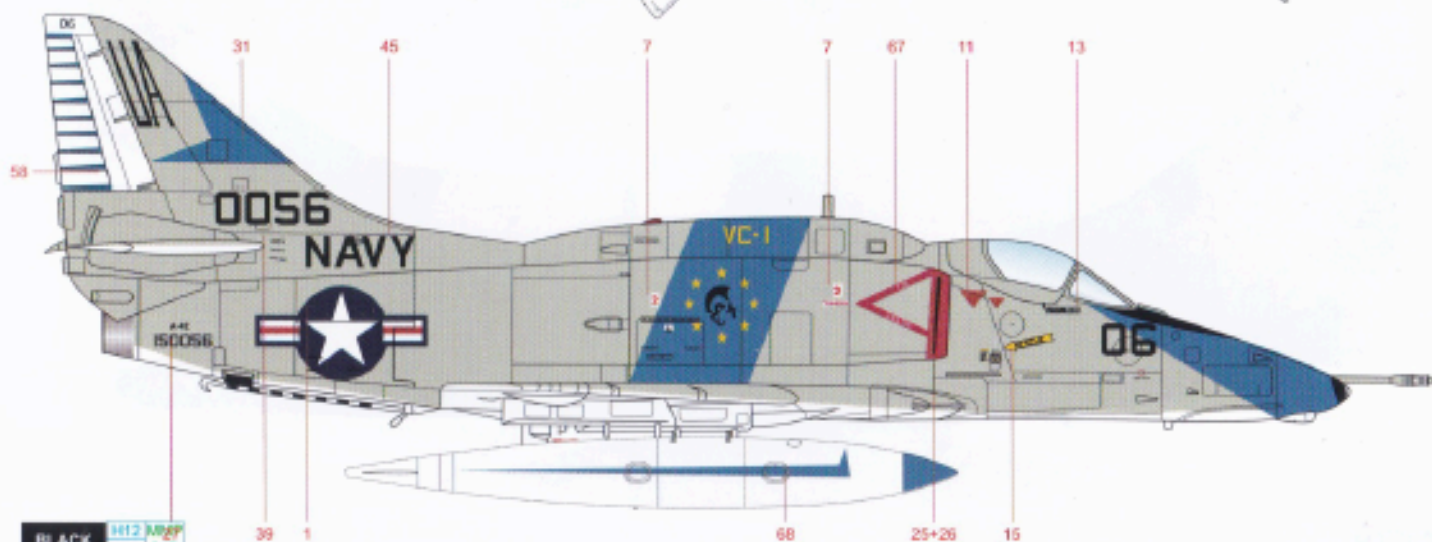

B BuNo. 150056, VC-1, Hickam AB, United States, June 1972

ČESKOU VERZI TEXTU NALEZNETE NA
www.eduard.com
POD KATALOGOVÝM ČÍSLEM 4465

BLACK	H12 MMP C33 047	GRAY	H315 MMP C315 069	DARK IRON	MC214 MM 001	BLUE	H5 MMP C5 048	CLEAR RED	H90 C47
WHITE	H316 MMP C316 104