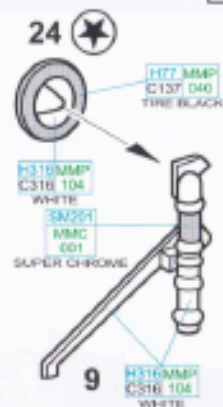

No. 250, 110 Tayeset "Knights of the North", Israel, 1978

MARKING **C** ONLY

MARKINGS **B, C** ONLY

MARKING **B** ONLY

MC218
MMW
003
ALUMINIUM

B 2 pcs.

C

D