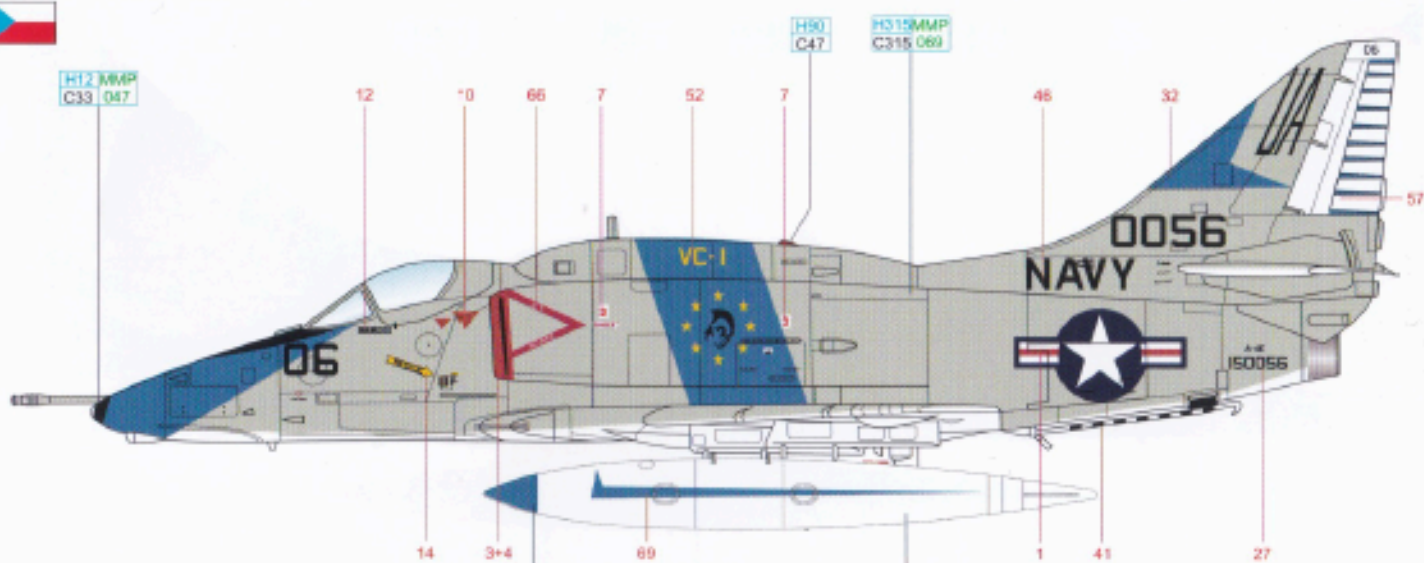

B BuNo. 150056, VC-1, Hickam AB, United States, June 1972

ČESKOU VERZI TEXTU NALEZNETE NA
www.eduard.com
POD KATALOGOVÝM ČÍSLEM 4465

BLACK	H12 MMP C33 047	GRAY	H315 MMP C315 069	DARK IRON	MC214 MM 001	BLUE	H5 MMP C5 048	CLEAR RED	H90 C47
WHITE	H316 MMP C316 104