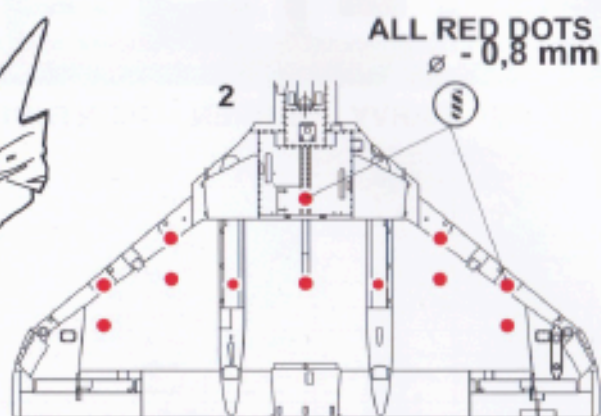

MARKING **B** ONLY

MC218
MMW
003
ALUMINIUM