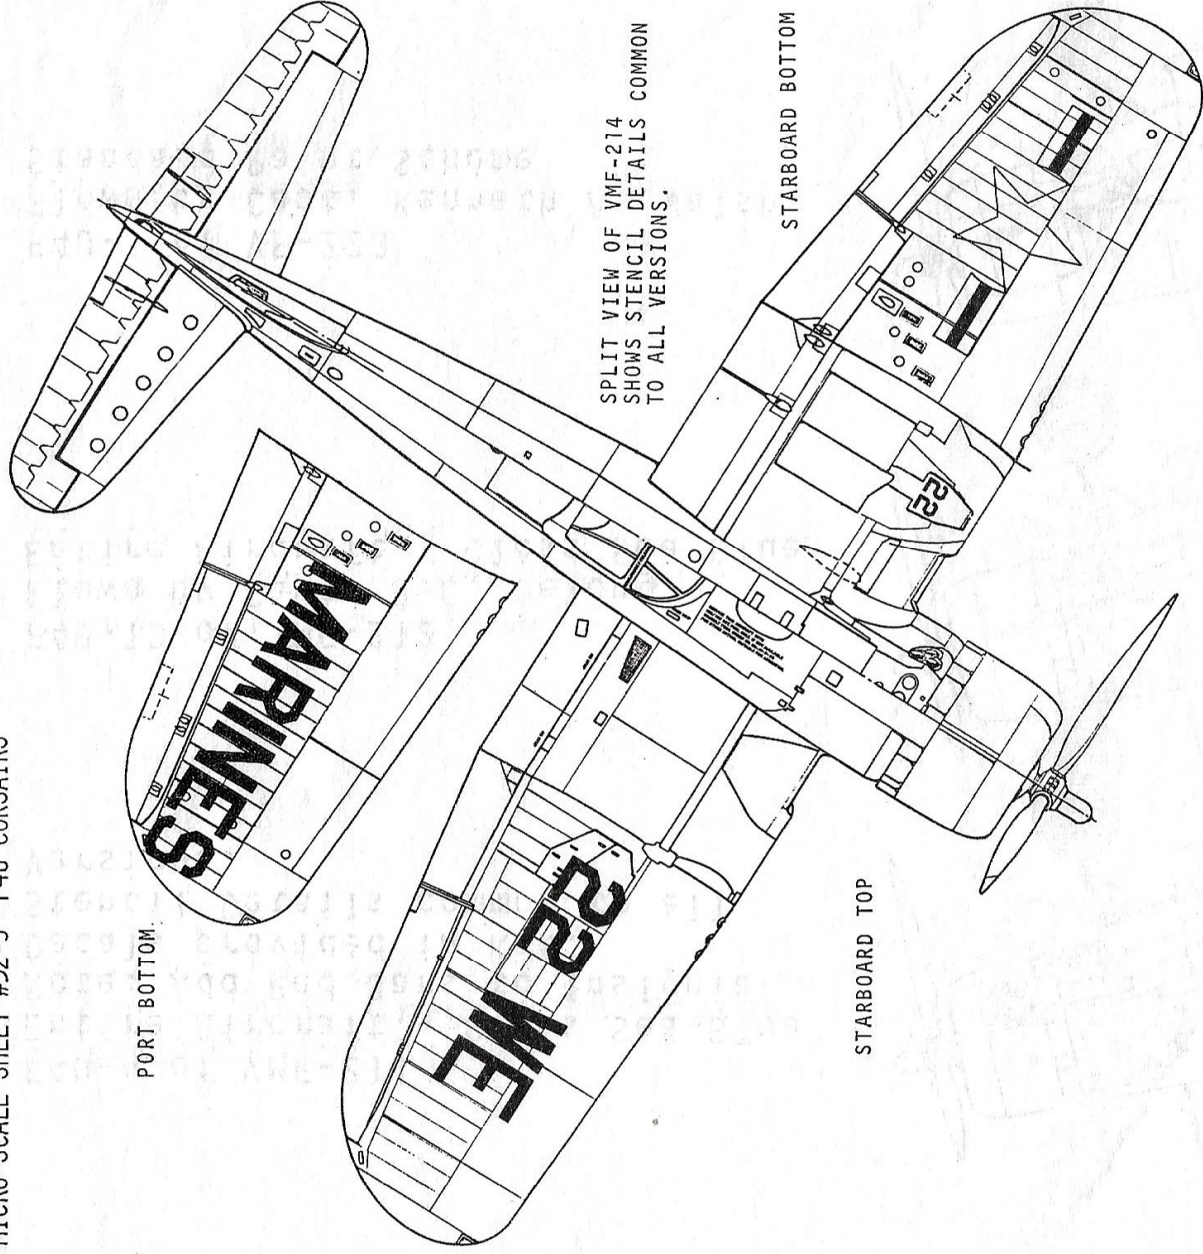

F4U-4 of VMF-214
 Entire Aircraft - Gloss Sea Blue
 Note: Add Red Bars to Insignia
 Decals provided in Kit.
 Stencil Details common to all
 Versions.

F4U-1D of VMF-212
 Flown by Capt. P.C. Delong
 Entire Aircraft - Gloss Sea Blue

F4U-1 of VF-223
 Flown by Capt. Kenneth A. Walsh
 Standard Paint Scheme

F4U-4 of VMBF-231
 Entire Aircraft - Gloss Sea Blue

F4U-1D of VMF-224
 Flown by Maj. George Hollowell
 Standard Paint Scheme

F4U-1 of VMF-214
 Flown by Maj. Gregory Boyington
 Standard Paint Scheme

MICRO SCALE SHEET #32-9 F4U CORSAIRS

GENERAL PAINTING INFORMATION
F4U CORSAIRS
STANDARD PAINT SCHEME

Matte Sea Blue	Upper portion of fuselage and all upper wing surfaces.
Intermediate Blue	Mid portions of fuselage sides; entire vertical fin; undersurfaces of folding portions of wings.
Insignia White	Undersurfaces of fuselage; horizontal stabilizers and inner wings.
Prop Blades	Black with yellow tips.
Prop Hub	Aluminum
Color Numbers	Matte Sea Blue ANA 607-35042 Intermediate Blue ANA 608-35164 Insignia White ANA 601-37875 Gloss Sea Blue ANA 623-15042