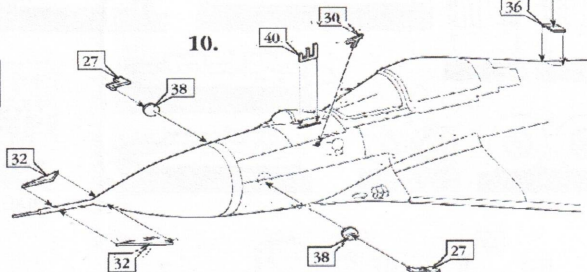

# MIG 29 DETAIL SET 1/48 SCALE

RECOMMENDED FOR ACADEMY KITS

7.

8.

First remove the shaded part.

9.

10.

11.

12.

bottom view

fore-part

kit part F-8