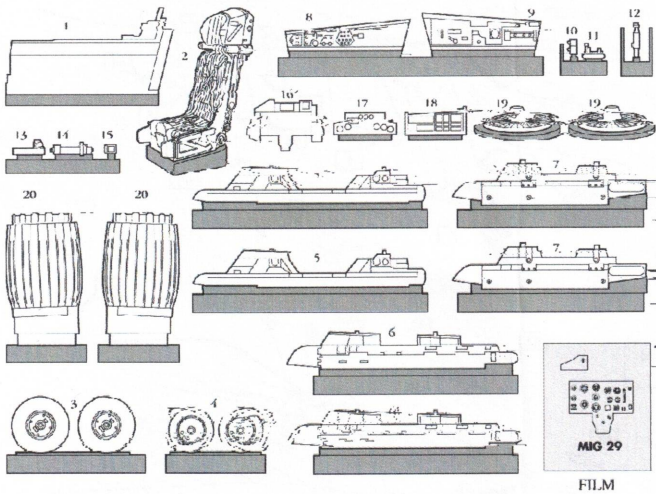

# MIG 29 DETAIL SET 1/48 SCALE

RECOMMENDED FOR ACADEMY KITS

7.

8.

First remove the shaded part.

9.

10.

11.

12.

bottom view

fore-part

kit part F-8