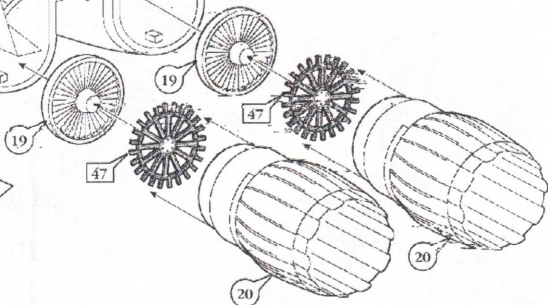

# MIG 29 DETAIL SET 1/48 SCALE

RECOMMENDED FOR ACADEMY KITS

7.

8.

First remove the shaded part.

9.

10.

11.

12.

bottom view

fore-part

kit part F-8