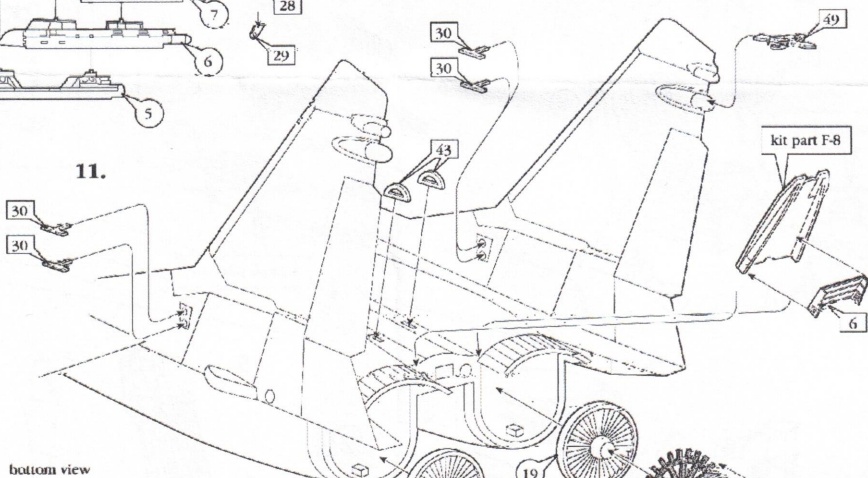

# MIG 29 DETAIL SET 1/48 SCALE

RECOMMENDED FOR ACADEMY KITS

7.

8.

First remove the shaded part.

9.

10.

11.

12.

bottom view

fore-part

kit part F-8