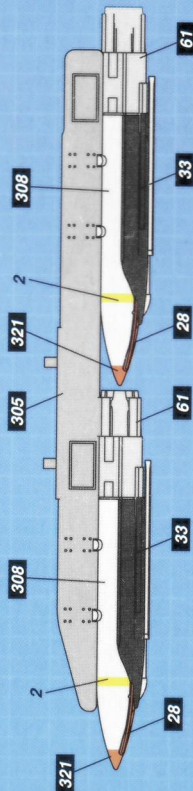

US/NATO Modern Weapon Set

- AGM-154 JsoW 4 pcs
- AGM-84D Harpoon 4 pcs
- AGM-84E Slam 4 pcs
- AGM-84H Slam-er 4 pcs
- GBU-39 SDB with Pylon 16 pcs
- IRIS-T 4 pcs

The actual model may vary slightly from the picture. Aircraft is not included.

1/48 SCALE

GSI Mr. Color

1 WHITE 2 BLACK 8 SILVER 28 GUN METAL 33 FLAT BLACK 61 STEEL 305 GRAY FS36118 308 GRAY FS36375 318 RADOME 321 LIGHT BROWN

09-102-410066

AGM - 154 JSOW

IRIS - T

AGM - 84D HARPOON

GBU - 39 SDB WITH PYLON

AGM - 84E SLAM

AGM - 84H SLAM-ER

DRAWINGS NOT TO SCALE

* is opposite side

Ready to Assemble Plastic Scale Model Kit. Contains small parts.
Not suitable for children under 14 years.

Paints and cement (not included) are needed to complete the models. Made in China
English instructions included.

1/48 US/NATO WEAPON SET

AGM - 154

GBU - 39

1/48 US/NATO WEAPON SET

AGM - 84D HARPOON

AGM - 84E SLEM

AGM - 84H SLAM - ER