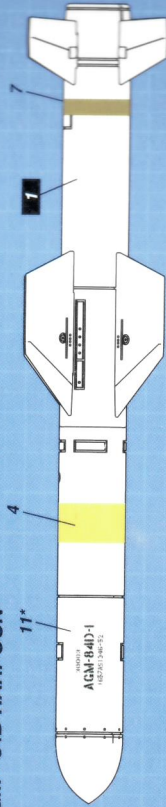

US/NATO Modern Weapon Set

- AGM-154 JsoW 4 pcs
- AGM-84D Harpoon 4 pcs
- AGM-84E Slam 4 pcs
- AGM-84H Slam-er 4 pcs
- GBU-39 SDB with Pylon 16 pcs
- IRIS-T 4 pcs

The actual model may vary slightly from the picture. Aircraft is not included.

1/48 SCALE

GSI Mr. Color

1 WHITE 2 BLACK 8 SILVER 28 GUN METAL 33 FLAT BLACK 61 STEEL 305 GRAY FS36118 308 GRAY FS36375 318 RADOME 321 LIGHT BROWN

09-102-410066

AGM - 154 JSOW

IRIS - T

AGM - 84D HARPOON

GBU - 39 SDB WITH PYLON

AGM - 84E SLAM

AGM - 84H SLAM-ER

DRAWINGS NOT TO SCALE

* is opposite side

Ready to Assemble Plastic Scale Model Kit. Contains small parts.
Not suitable for children under 14 years.

Paints and cement (not included) are needed to complete the models. Made in China
English instructions included.

1/48 US/NATO WEAPON SET

AGM - 154

GBU - 39

1/48 US/NATO WEAPON SET

AGM - 84D HARPOON

AGM - 84E SLEM

AGM - 84H SLAM - ER