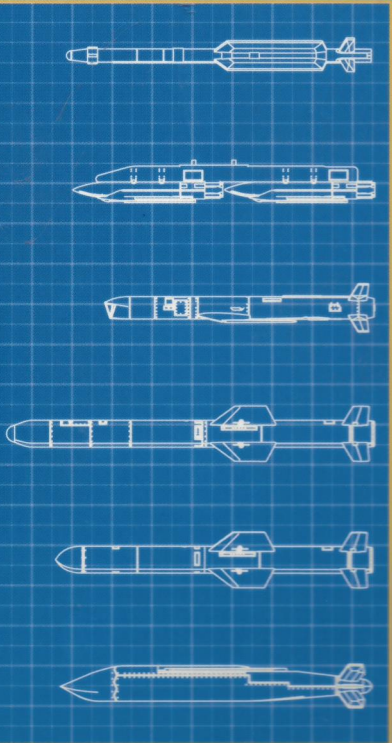

US/NATO Modern Weapon Set

- AGM-154 JsoW 4 pcs
- AGM-84D Harpoon 4 pcs
- AGM-84E Slam 4 pcs
- AGM-84H Slam-er 4 pcs
- GBU-39 SDB with Pylon 16 pcs
- IRIS-T 4 pcs

The actual model may vary slightly from the picture. Aircraft is not included.

1/48 SCALE

GSI Mr. Color

1 WHITE 2 BLACK 8 SILVER 28 GUN METAL 33 FLAT BLACK 61 STEEL 305 GRAY FS36118 308 GRAY FS36375 318 RADOME 321 LIGHT BROWN

09-102-410066

AGM - 154 JSOW

IRIS - T

AGM - 84D HARPOON

GBU - 39 SDB WITH PYLON

AGM - 84E SLAM

AGM - 84H SLAM-ER

DRAWINGS NOT TO SCALE

* is opposite side

Ready to Assemble Plastic Scale Model Kit. Contains small parts.
Not suitable for children under 14 years.

Paints and cement (not included) are needed to complete the models. Made in China
English instructions included.