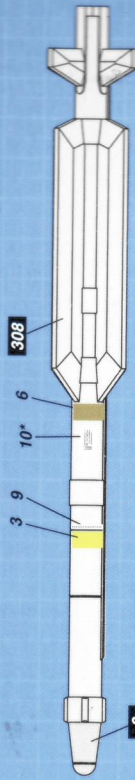

US/NATO Modern Weapon Set

- AGM-154 JsoW 4 pcs
- AGM-84D Harpoon 4 pcs
- AGM-84E Slam 4 pcs
- AGM-84H Slam-er 4 pcs
- GBU-39 SDB with Pylon 16 pcs
- IRIS-T 4 pcs

The actual model may vary slightly from the picture. Aircraft is not included.

1/48 SCALE

GSI Mr. Color

1 WHITE 2 BLACK 8 SILVER 28 GUN METAL 33 FLAT BLACK 61 STEEL 305 GRAY FS36118 308 GRAY FS36375 318 RADOME 321 LIGHT BROWN

09-102-410066

AGM - 154 JSOW

IRIS - T

AGM - 84D HARPOON

GBU - 39 SDB WITH PYLON

AGM - 84E SLAM

AGM - 84H SLAM-ER

DRAWINGS NOT TO SCALE

* is opposite side

Ready to Assemble Plastic Scale Model Kit. Contains small parts.
Not suitable for children under 14 years.

Paints and cement (not included) are needed to complete the models. Made in China
English instructions included.

1/48 US/NATO WEAPON SET

AGM - 154

GBU - 39

1/48 US/NATO WEAPON SET

AGM - 84D HARPOON

AGM - 84E SLEM

AGM - 84H SLAM - ER