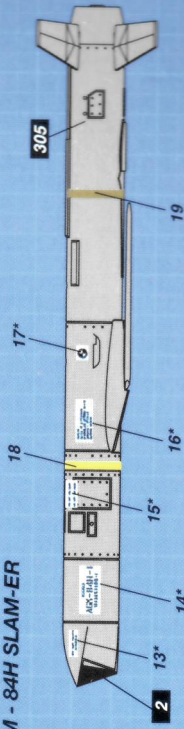

US/NATO Modern Weapon Set

- AGM-154 JsoW 4 pcs
- AGM-84D Harpoon 4 pcs
- AGM-84E Slam 4 pcs
- AGM-84H Slam-er 4 pcs
- GBU-39 SDB with Pylon 16 pcs
- IRIS-T 4 pcs

The actual model may vary slightly from the picture. Aircraft is not included.

1/48 SCALE

GSI Mr. Color

1 WHITE 2 BLACK 8 SILVER 28 GUN METAL 33 FLAT BLACK 61 STEEL 305 GRAY FS36118 308 GRAY FS36375 318 RADOME 321 LIGHT BROWN

09-102-410066

AGM - 154 JSOW

IRIS - T

AGM - 84D HARPOON

GBU - 39 SDB WITH PYLON

AGM - 84E SLAM

AGM - 84H SLAM-ER

DRAWINGS NOT TO SCALE

* is opposite side

Ready to Assemble Plastic Scale Model Kit. Contains small parts.
Not suitable for children under 14 years.

Paints and cement (not included) are needed to complete the models. Made in China
English instructions included.

1/48 US/NATO WEAPON SET

AGM - 154

GBU - 39

1/48 US/NATO WEAPON SET

AGM - 84D HARPOON

AGM - 84E SLEM

AGM - 84H SLAM - ER