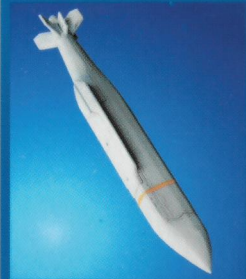

US/NATO Modern Weapon Set

- AGM-154 JsoW 4 pcs
- AGM-84D Harpoon 4 pcs
- AGM-84E Slam 4 pcs
- AGM-84H Slam-er 4 pcs
- GBU-39 SDB with Pylon 16 pcs
- IRIS-T 4 pcs

The actual model may vary slightly from the picture. Aircraft is not included.

1/48 SCALE

GSI Mr. Color

1 WHITE 2 BLACK 8 SILVER 28 GUN METAL 33 FLAT BLACK 61 STEEL 305 GRAY FS36118 308 GRAY FS36375 318 RADOME 321 LIGHT BROWN

09-102-410066

AGM - 154 JSOW

IRIS - T

AGM - 84D HARPOON

GBU - 39 SDB WITH PYLON