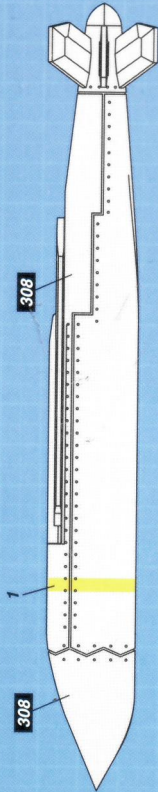

US/NATO Modern Weapon Set

- AGM-154 JsoW 4 pcs
- AGM-84D Harpoon 4 pcs
- AGM-84E Slam 4 pcs
- AGM-84H Slam-er 4 pcs
- GBU-39 SDB with Pylon 16 pcs
- IRIS-T 4 pcs

The actual model may vary slightly from the picture. Aircraft is not included.

1/48 SCALE

GSI Mr. Color

1 WHITE 2 BLACK 8 SILVER 28 GUN METAL 33 FLAT BLACK 61 STEEL 305 GRAY FS36118 308 GRAY FS36375 318 RADOME 321 LIGHT BROWN

09-102-410066

AGM - 154 JSOW

IRIS - T

AGM - 84D HARPOON

GBU - 39 SDB WITH PYLON

AGM - 84E SLAM

AGM - 84H SLAM-ER

DRAWINGS NOT TO SCALE

* is opposite side

Ready to Assemble Plastic Scale Model Kit. Contains small parts.
Not suitable for children under 14 years.

Paints and cement (not included) are needed to complete the models. Made in China
English instructions included.

1/48 US/NATO WEAPON SET

AGM - 154

GBU - 39

1/48 US/NATO WEAPON SET

AGM - 84D HARPOON

AGM - 84E SLEM

AGM - 84H SLAM - ER