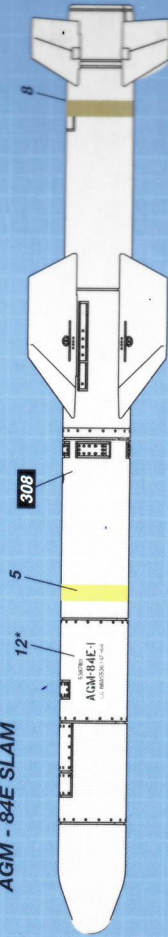

US/NATO Modern Weapon Set

- AGM-154 JsoW 4 pcs
- AGM-84D Harpoon 4 pcs
- AGM-84E Slam 4 pcs
- AGM-84H Slam-er 4 pcs
- GBU-39 SDB with Pylon 16 pcs
- IRIS-T 4 pcs

The actual model may vary slightly from the picture. Aircraft is not included.

1/48 SCALE

GSI Mr. Color

1 WHITE 2 BLACK 8 SILVER 28 GUN METAL 33 FLAT BLACK 61 STEEL 305 GRAY FS36118 308 GRAY FS36375 318 RADOME 321 LIGHT BROWN

09-102-410066

AGM - 154 JSOW

IRIS - T

AGM - 84D HARPOON

GBU - 39 SDB WITH PYLON

AGM - 84E SLAM

AGM - 84H SLAM-ER

DRAWINGS NOT TO SCALE

* is opposite side

Ready to Assemble Plastic Scale Model Kit. Contains small parts.
Not suitable for children under 14 years.

Paints and cement (not included) are needed to complete the models. Made in China
English instructions included.

1/48 US/NATO WEAPON SET

AGM - 154

GBU - 39

1/48 US/NATO WEAPON SET

AGM - 84D HARPOON

AGM - 84E SLEM

AGM - 84H SLAM - ER