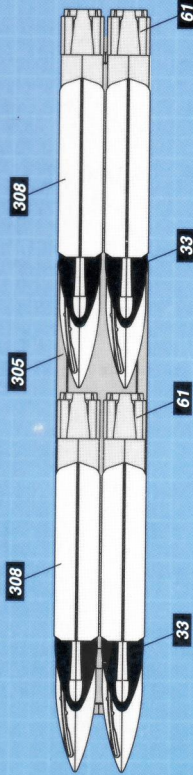

US/NATO Modern Weapon Set

- AGM-154 JsoW 4 pcs
- AGM-84D Harpoon 4 pcs
- AGM-84E Slam 4 pcs
- AGM-84H Slam-er 4 pcs
- GBU-39 SDB with Pylon 16 pcs
- IRIS-T 4 pcs

The actual model may vary slightly from the picture. Aircraft is not included.

1/48 SCALE

GSI Mr. Color

1 WHITE 2 BLACK 8 SILVER 28 GUN METAL 33 FLAT BLACK 61 STEEL 305 GRAY FS36118 308 GRAY FS36375 318 RADOME 321 LIGHT BROWN

09-102-410066

AGM - 154 JSOW

IRIS - T

AGM - 84D HARPOON

GBU - 39 SDB WITH PYLON

AGM - 84E SLAM

AGM - 84H SLAM-ER

DRAWINGS NOT TO SCALE

* is opposite side

Ready to Assemble Plastic Scale Model Kit. Contains small parts.
Not suitable for children under 14 years.

Paints and cement (not included) are needed to complete the models. Made in China
English instructions included.

1/48 US/NATO WEAPON SET

AGM - 154

GBU - 39

1/48 US/NATO WEAPON SET

AGM - 84D HARPOON

AGM - 84E SLEM

AGM - 84H SLAM - ER