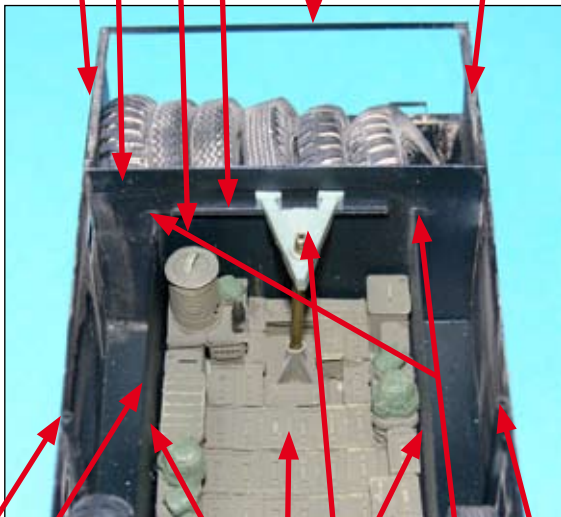

M54 GUN TRUCK "BLACK WIDOW"

1/35 scale conversion resin set for Italeri kit

RM 35128

Conversion set include
3x metal Gun Barrel

PE Parts 1 8 5 3 5 3 12 10 21

PE Parts 6 12 11 6 21 6 9 7 3 6

tube 4 2 RP 4, 10 2 7 tube

RP 11 RP 10

resin ammo cans 13 17 20 19 23 18 22 metal barrel

M54 5 TON 6 x 6 CAB

1/35 scale full resinset for Italeri kit

13 7 40 G 22 1 37 34+35+36

27+37 3 78 94 14 6 93

55 68 7x pe7 93 96 73 99

27 8 24 5 95 54

All vehicle has ben painted mixed color: Olive drab + Black 50:50 or only Black, front part of the engine deck are a Yellow, parts on MG are red.

11 13 1 19 6

5 4 10 7 10 4 14