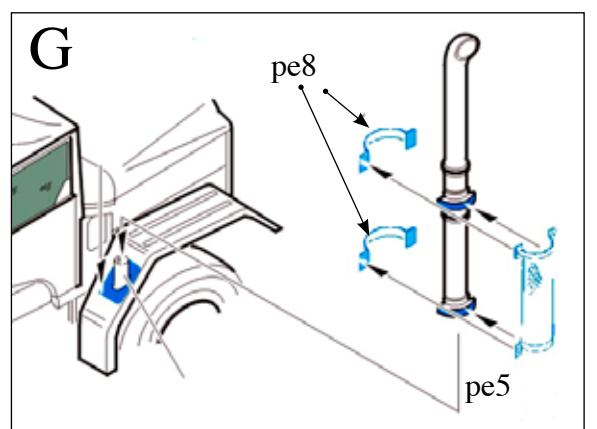

M54 GUN TRUCK "BLACK WIDOW"

1/35 scale conversion resin set for Italeri kit

RM 35128

Conversion set include
3x metal Gun Barrel

PE Parts 1 8 5 3 5 3 12 10 21

PE Parts 6 12 11 6 21 6 9 7 3 6

tube 4 2 RP 4, 10 2 7 tube

RP 11 RP 10

resin ammo cans 13 17 20 19 23 18 22 metal barrel

M54 5 TON 6 x 6 CAB

1/35 scale full resinset for Italeri kit

13 7 40 G 22 1 37 34+35+36

27+37 3 78 94 14 6 93

55 68 7x pe7 93 96 73 99

27 8 24 5 95 54