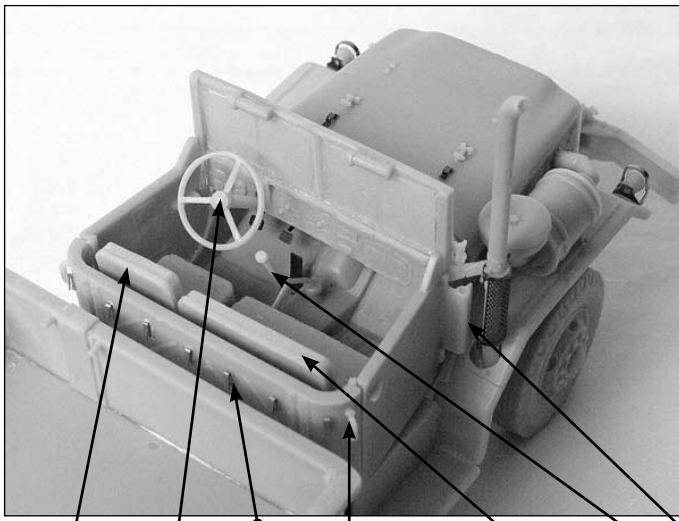

M54 GUN TRUCK "BLACK WIDOW"

1/35 scale conversion resin set for Italeri kit

RM 35128

Conversion set include
3x metal Gun Barrel

PE Parts 1 8 5 3 5 3 12 10 21

PE Parts 6 12 11 6 21 6 9 7 3 6

tube 4 2 RP 4, 10 2 7 tube

RP 11 RP 10

resin ammo cans 13 17 20 19 23 18 22 metal barrel

M54 5 TON 6 x 6 CAB

1/35 scale full resinset for Italeri kit

13 7 40 G 22 1 37 34+35+36

27+37 3 78 94 14 6 93

55 68 7x pe7 93 96 73 99

27 8 24 5 95 54