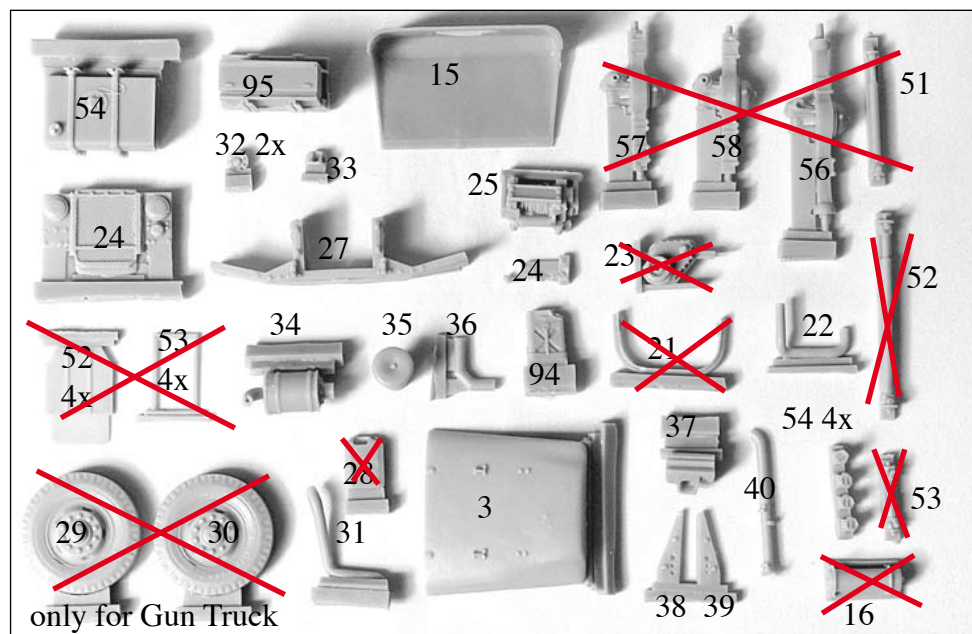

M54 GUN TRUCK "BLACK WIDOW"

1/35 scale conversion resin set for Italeri kit

RM 35128

Conversion set include
3x metal Gun Barrel

PE Parts 1 8 5 3 5 3 12 10 21

PE Parts 6 12 11 6 21 6 9 7 3 6

tube 4 2 RP 4, 10 2 7 tube

RP 11 RP 10

resin ammo cans 13 17 20 19 23 18 22 metal barrel

M54 5 TON 6 x 6 CAB

1/35 scale full resinset for Italeri kit

13 7 40 G 22 1 37 34+35+36

27+37 3 78 94 14 6 93

55 68 7x pe7 93 96 73 99

27 8 24 5 95 54