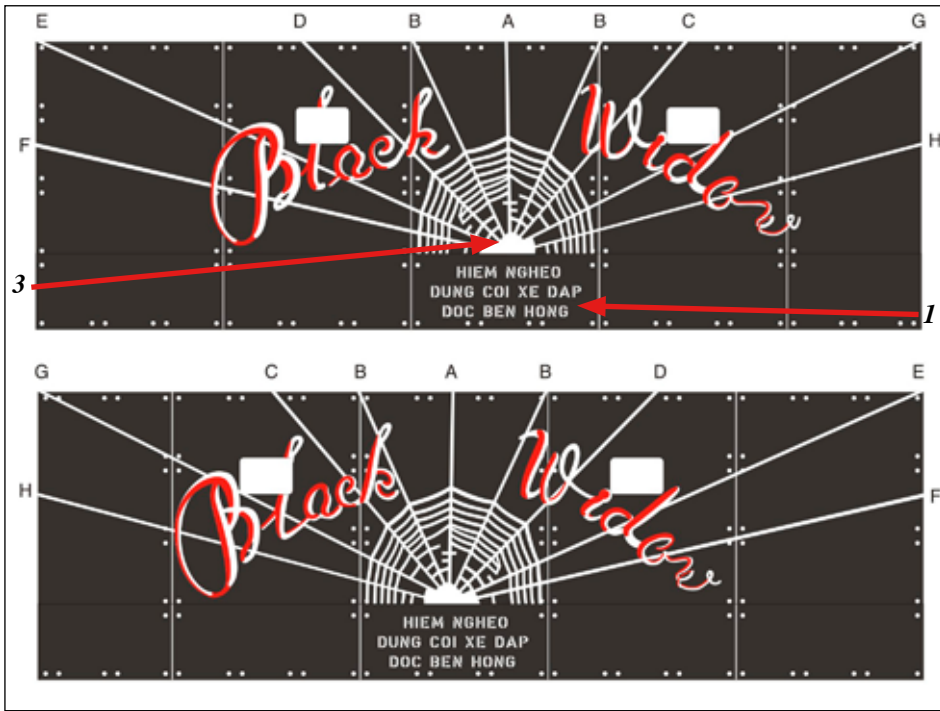

M54 GUN TRUCK "BLACK WIDOW"

1/35 scale conversion resin set for Italeri kit

RM 35128

Conversion set include
3x metal Gun Barrel

PE Parts 1 8 5 3 5 3 12 10 21

PE Parts 6 12 11 6 21 6 9 7 3 6

tube 4 2 RP 4, 10 2 7 tube

RP 11 RP 10

resin ammo cans 13 17 20 19 23 18 22 metal barrel

M54 5 TON 6 x 6 CAB

1/35 scale full resinset for Italeri kit

13 7 40 G 22 1 37 34+35+36

27+37 3 78 94 14 6 93

55 68 7x pe7 93 96 73 99

27 8 24 5 95 54

All vehicle has ben painted mixed color: Olive drab + Black 50:50 or only Black, front part of the engine deck are a Yellow, parts on MG are red.

11 13 1 19 6

5 4 10 7 10 4 14