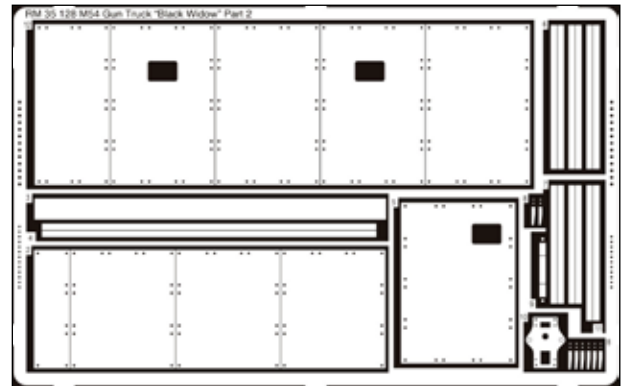

M54 GUN TRUCK "BLACK WIDOW"

1/35 scale conversion resin set for Italeri kit

RM 35128

Conversion set include
3x metal Gun Barrel

PE Parts 1 8 5 3 5 3 12 10 21

PE Parts 6 12 11 6 21 6 9 7 3 6

tube 4 2 RP 4, 10 2 7 tube

RP 11 RP 10

resin ammo cans 13 17 20 19 23 18 22 metal barrel

M54 5 TON 6 x 6 CAB

1/35 scale full resinset for Italeri kit

13 7 40 G 22 1 37 34+35+36

27+37 3 78 94 14 6 93

55 68 7x pe7 93 96 73 99

27 8 24 5 95 54