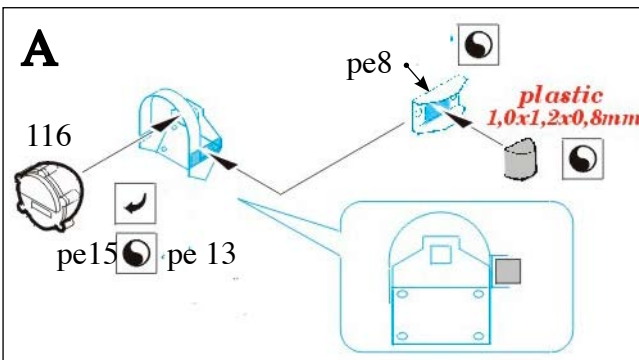

M54 GUN TRUCK "BLACK WIDOW"

1/35 scale conversion resin set for Italeri kit

RM 35128

Conversion set include
3x metal Gun Barrel

PE Parts 1 8 5 3 5 3 12 10 21

PE Parts 6 12 11 6 21 6 9 7 3 6

tube 4 2 RP 4, 10 2 7 tube

RP 11 RP 10

resin ammo cans 13 17 20 19 23 18 22 metal barrel

M54 5 TON 6 x 6 CAB

1/35 scale full resinset for Italeri kit

13 7 40 G 22 1 37 34+35+36

27+37 3 78 94 14 6 93

55 68 7x pe7 93 96 73 99

27 8 24 5 95 54