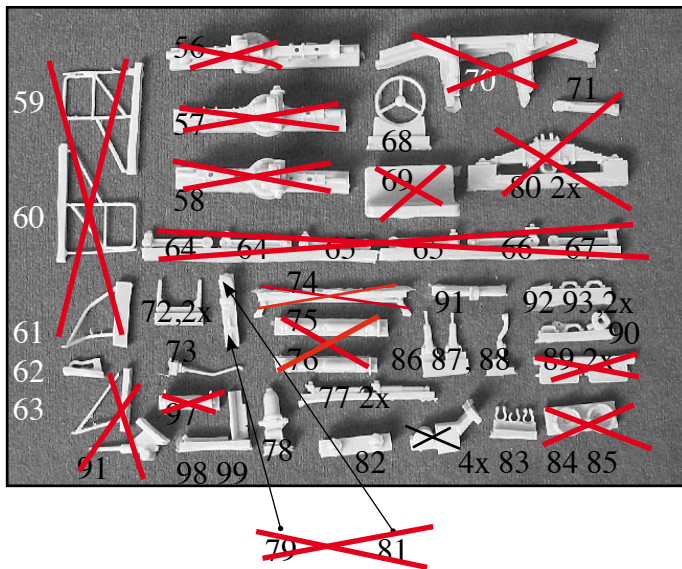

M54 GUN TRUCK "BLACK WIDOW"

1/35 scale conversion resin set for Italeri kit

RM 35128

Conversion set include
3x metal Gun Barrel

PE Parts 1 8 5 3 5 3 12 10 21

PE Parts 6 12 11 6 21 6 9 7 3 6

tube 4 2 RP 4, 10 2 7 tube

RP 11 RP 10

resin ammo cans 13 17 20 19 23 18 22 metal barrel

M54 5 TON 6 x 6 CAB

1/35 scale full resinset for Italeri kit

13 7 40 G 22 1 37 34+35+36

27+37 3 78 94 14 6 93

55 68 7x pe7 93 96 73 99

27 8 24 5 95 54