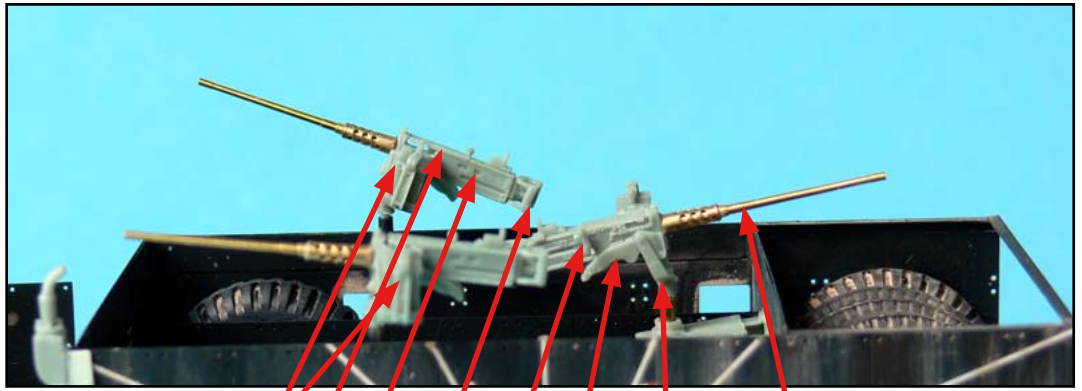

M54 GUN TRUCK "BLACK WIDOW"

1/35 scale conversion resin set for Italeri kit

RM 35128

Conversion set include
3x metal Gun Barrel

PE Parts 1 8 5 3 5 3 12 10 21

PE Parts 6 12 11 6 21 6 9 7 3 6

tube 4 2 RP 4, 10 2 7 tube

RP 11 RP 10

resin ammo cans 13 17 20 19 23 18 22 metal barrel

M54 5 TON 6 x 6 CAB

1/35 scale full resinset for Italeri kit

13 7 40 G 22 1 37 34+35+36

27+37 3 78 94 14 6 93

55 68 7x pe7 93 96 73 99

27 8 24 5 95 54

All vehicle has ben painted mixed color: Olive drab + Black 50:50 or only Black, front part of the engine deck are a Yellow, parts on MG are red.

11 13 1 19 6

5 4 10 7 10 4 14