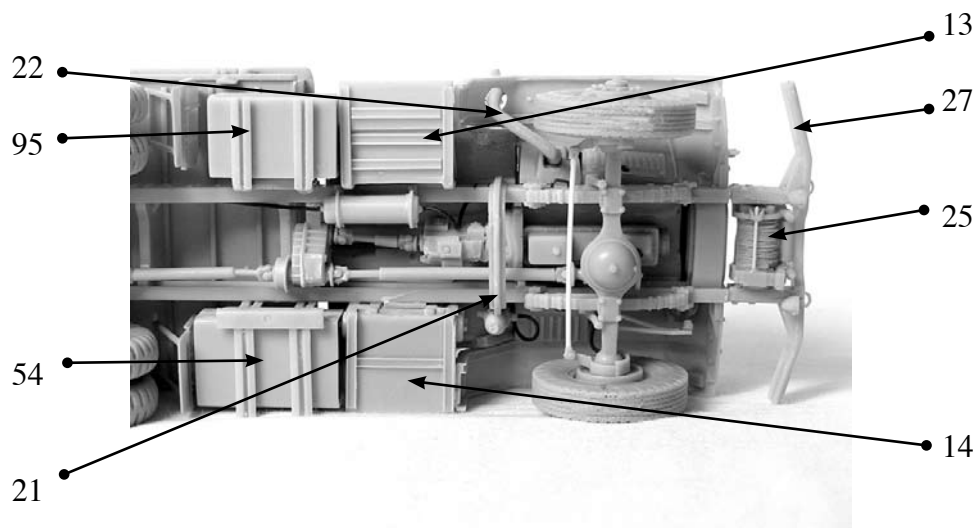

M54 GUN TRUCK "BLACK WIDOW"

1/35 scale conversion resin set for Italeri kit

RM 35128

Conversion set include
3x metal Gun Barrel

PE Parts 1 8 5 3 5 3 12 10 21

PE Parts 6 12 11 6 21 6 9 7 3 6

tube 4 2 RP 4, 10 2 7 tube

RP 11 RP 10

resin ammo cans 13 17 20 19 23 18 22 metal barrel

M54 5 TON 6 x 6 CAB

1/35 scale full resinset for Italeri kit

13 7 40 G 22 1 37 34+35+36

27+37 3 78 94 14 6 93

55 68 7x pe7 93 96 73 99

27 8 24 5 95 54