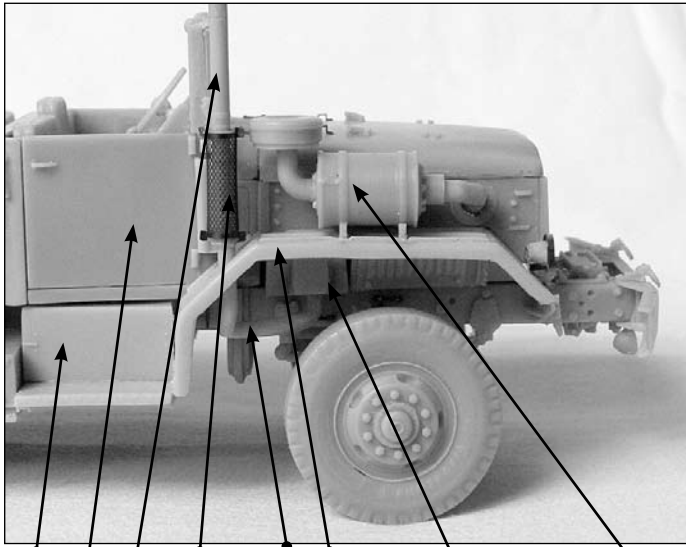

M54 GUN TRUCK "BLACK WIDOW"

1/35 scale conversion resin set for Italeri kit

RM 35128

Conversion set include
3x metal Gun Barrel

PE Parts 1 8 5 3 5 3 12 10 21

PE Parts 6 12 11 6 21 6 9 7 3 6

tube 4 2 RP 4, 10 2 7 tube

RP 11 RP 10

resin ammo cans 13 17 20 19 23 18 22 metal barrel

M54 5 TON 6 x 6 CAB

1/35 scale full resinset for Italeri kit

13 7 40 G 22 1 37 34+35+36

27+37 3 78 94 14 6 93

55 68 7x pe7 93 96 73 99

27 8 24 5 95 54