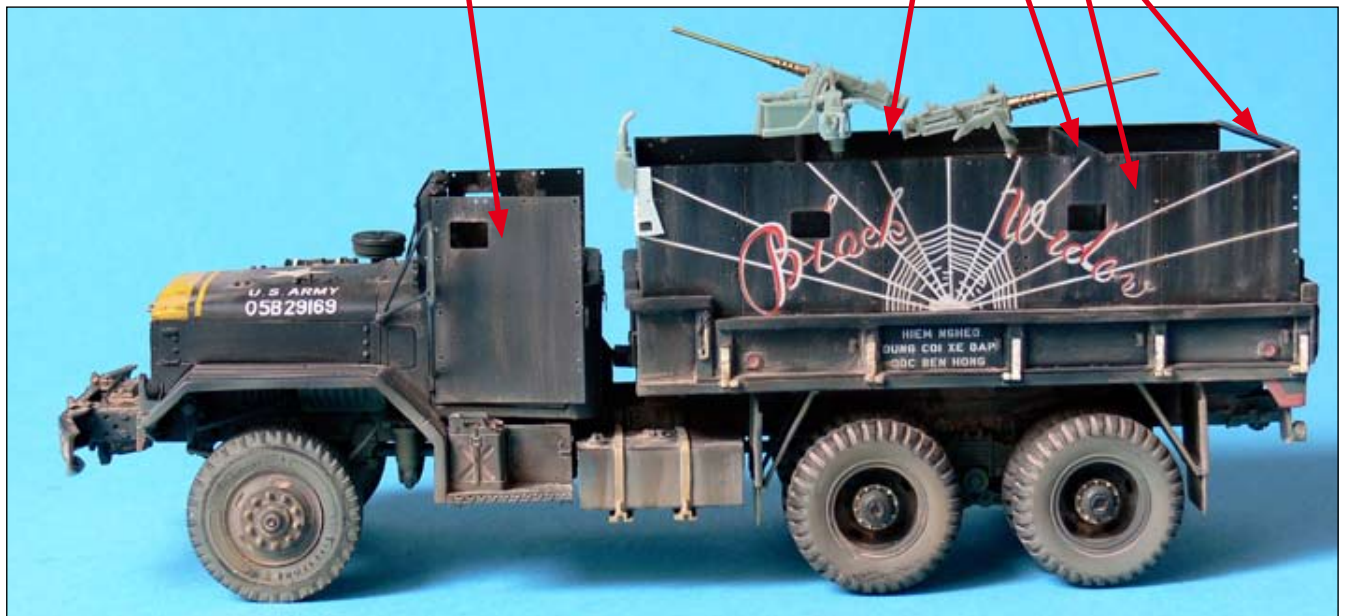

M54 GUN TRUCK "BLACK WIDOW"

1/35 scale conversion resin set for Italeri kit

RM 35128

Conversion set include
3x metal Gun Barrel

PE Parts 1 8 5 3 5 3 12 10 21

PE Parts 6 12 11 6 21 6 9 7 3 6

tube 4 2 RP 4, 10 2 7 tube

RP 11 RP 10

resin ammo cans 13 17 20 19 23 18 22 metal barrel

M54 5 TON 6 x 6 CAB

1/35 scale full resinset for Italeri kit

13 7 40 G 22 1 37 34+35+36

27+37 3 78 94 14 6 93

55 68 7x pe7 93 96 73 99

27 8 24 5 95 54

All vehicle has ben painted mixed color: Olive drab + Black 50:50 or only Black, front part of the engine deck are a Yellow, parts on MG are red.

11 13 1 19 6

5 4 10 7 10 4 14