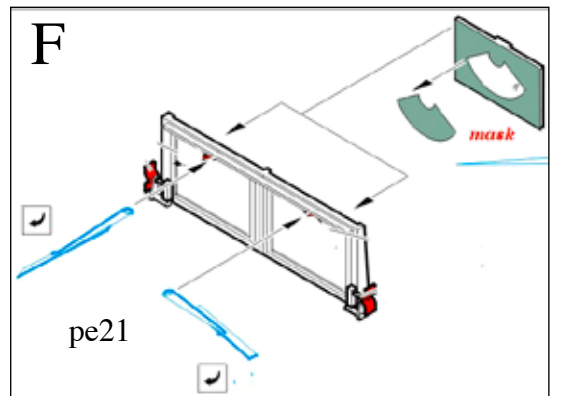

M54 GUN TRUCK "BLACK WIDOW"

1/35 scale conversion resin set for Italeri kit

RM 35128

Conversion set include
3x metal Gun Barrel

PE Parts 1 8 5 3 5 3 12 10 21

PE Parts 6 12 11 6 21 6 9 7 3 6

tube 4 2 RP 4, 10 2 7 tube

RP 11 RP 10

resin ammo cans 13 17 20 19 23 18 22 metal barrel

M54 5 TON 6 x 6 CAB

1/35 scale full resinset for Italeri kit

13 7 40 G 22 1 37 34+35+36

27+37 3 78 94 14 6 93

55 68 7x pe7 93 96 73 99

27 8 24 5 95 54