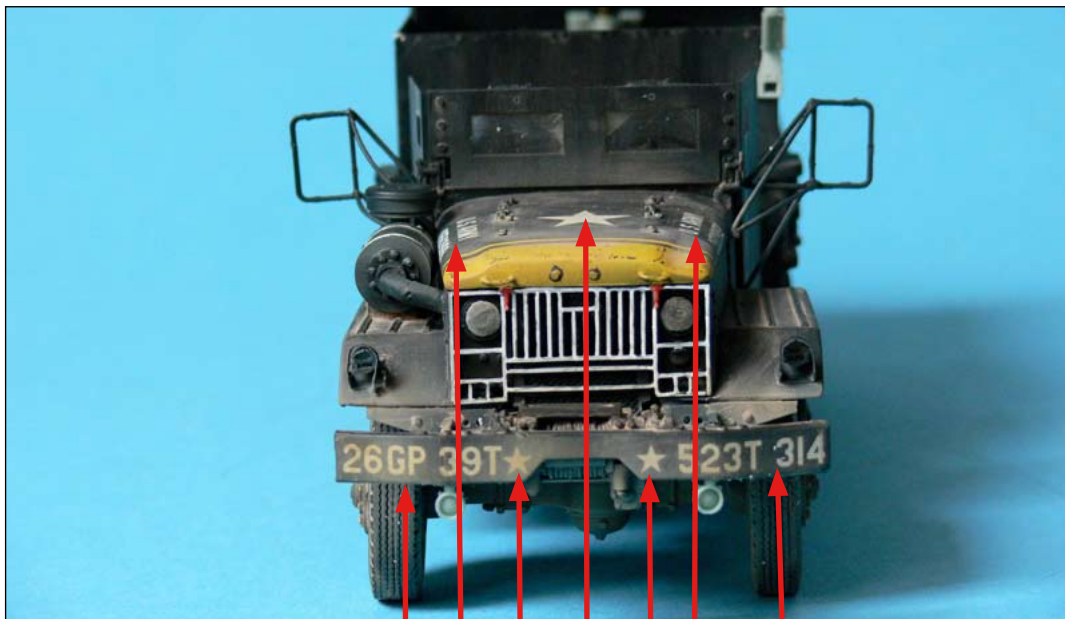

M54 GUN TRUCK "BLACK WIDOW"

1/35 scale conversion resin set for Italeri kit

RM 35128

Conversion set include
3x metal Gun Barrel

PE Parts 1 8 5 3 5 3 12 10 21

PE Parts 6 12 11 6 21 6 9 7 3 6

tube 4 2 RP 4, 10 2 7 tube

RP 11 RP 10

resin ammo cans 13 17 20 19 23 18 22 metal barrel

M54 5 TON 6 x 6 CAB

1/35 scale full resinset for Italeri kit

13 7 40 G 22 1 37 34+35+36

27+37 3 78 94 14 6 93

55 68 7x pe7 93 96 73 99

27 8 24 5 95 54

All vehicle has ben painted mixed color: Olive drab + Black 50:50 or only Black, front part of the engine deck are a Yellow, parts on MG are red.

11 13 1 19 6

5 4 10 7 10 4 14