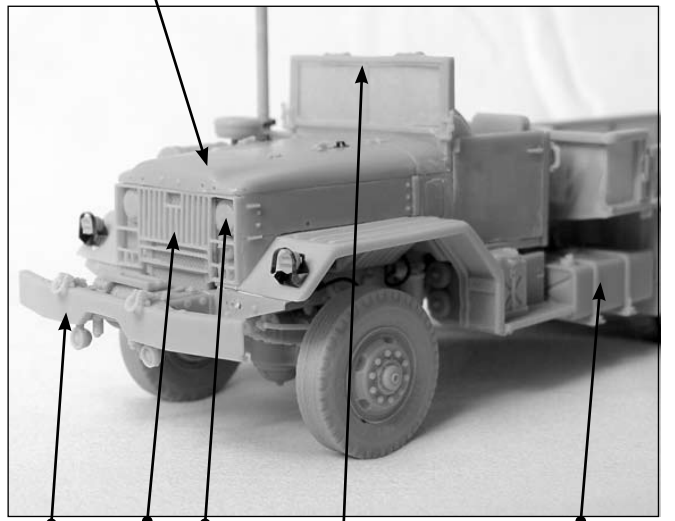

M54 GUN TRUCK "BLACK WIDOW"

1/35 scale conversion resin set for Italeri kit

RM 35128

Conversion set include
3x metal Gun Barrel

PE Parts 1 8 5 3 5 3 12 10 21

PE Parts 6 12 11 6 21 6 9 7 3 6

tube 4 2 RP 4, 10 2 7 tube

RP 11 RP 10

resin ammo cans 13 17 20 19 23 18 22 metal barrel

M54 5 TON 6 x 6 CAB

1/35 scale full resinset for Italeri kit

13 7 40 G 22 1 37 34+35+36

27+37 3 78 94 14 6 93

55 68 7x pe7 93 96 73 99

27 8 24 5 95 54