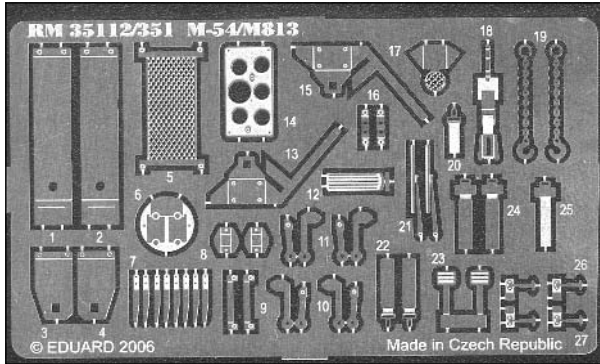

M54 GUN TRUCK "BLACK WIDOW"

1/35 scale conversion resin set for Italeri kit

RM 35128

Conversion set include
3x metal Gun Barrel

PE Parts 1 8 5 3 5 3 12 10 21

PE Parts 6 12 11 6 21 6 9 7 3 6

tube 4 2 RP 4, 10 2 7 tube

RP 11 RP 10

resin ammo cans 13 17 20 19 23 18 22 metal barrel

M54 5 TON 6 x 6 CAB

1/35 scale full resinset for Italeri kit

13 7 40 G 22 1 37 34+35+36

27+37 3 78 94 14 6 93

55 68 7x pe7 93 96 73 99

27 8 24 5 95 54

All vehicle has ben painted mixed color: Olive drab + Black 50:50 or only Black, front part of the engine deck are a Yellow, parts on MG are red.

11 13 1 19 6

5 4 10 7 10 4 14