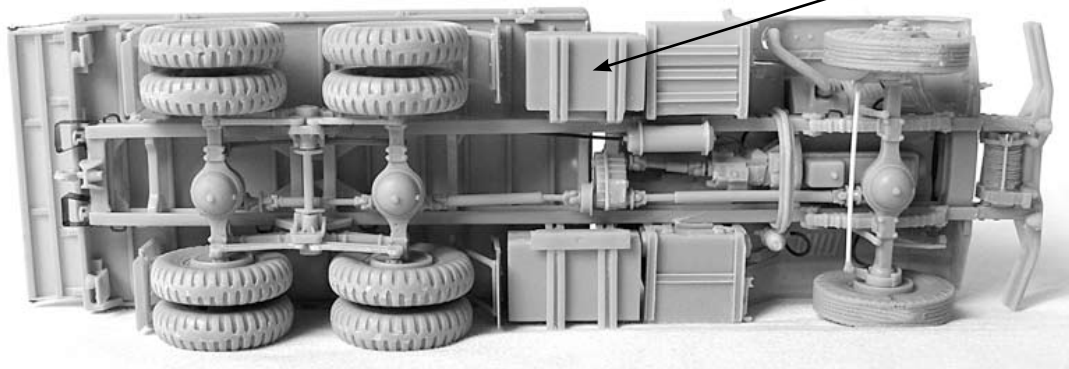

M54 GUN TRUCK "BLACK WIDOW"

1/35 scale conversion resin set for Italeri kit

RM 35128

Conversion set include
3x metal Gun Barrel

PE Parts 1 8 5 3 5 3 12 10 21

PE Parts 6 12 11 6 21 6 9 7 3 6

tube 4 2 RP 4, 10 2 7 tube

RP 11 RP 10

resin ammo cans 13 17 20 19 23 18 22 metal barrel

M54 5 TON 6 x 6 CAB

1/35 scale full resinset for Italeri kit

13 7 40 G 22 1 37 34+35+36

27+37 3 78 94 14 6 93

55 68 7x pe7 93 96 73 99

27 8 24 5 95 54

All vehicle has ben painted mixed color: Olive drab + Black 50:50 or only Black, front part of the engine deck are a Yellow, parts on MG are red.

11 13 1 19 6

5 4 10 7 10 4 14