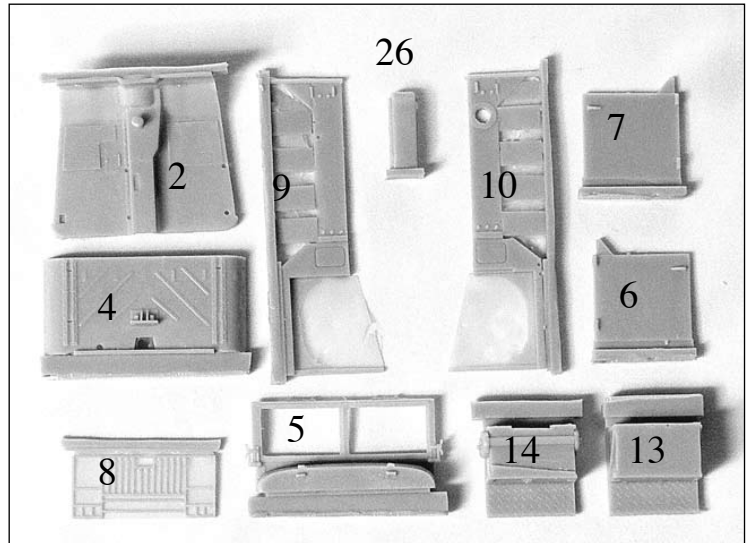

M54 GUN TRUCK "BLACK WIDOW"

1/35 scale conversion resin set for Italeri kit

RM 35128

Conversion set include
3x metal Gun Barrel

PE Parts 1 8 5 3 5 3 12 10 21

PE Parts 6 12 11 6 21 6 9 7 3 6

tube 4 2 RP 4, 10 2 7 tube

RP 11 RP 10

resin ammo cans 13 17 20 19 23 18 22 metal barrel

M54 5 TON 6 x 6 CAB

1/35 scale full resinset for Italeri kit

13 7 40 G 22 1 37 34+35+36

27+37 3 78 94 14 6 93

55 68 7x pe7 93 96 73 99

27 8 24 5 95 54