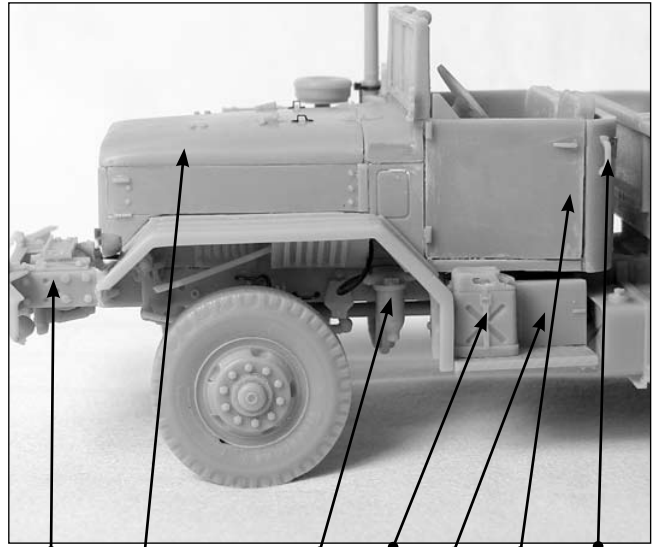

M54 GUN TRUCK "BLACK WIDOW"

1/35 scale conversion resin set for Italeri kit

RM 35128

Conversion set include
3x metal Gun Barrel

PE Parts 1 8 5 3 5 3 12 10 21

PE Parts 6 12 11 6 21 6 9 7 3 6

tube 4 2 RP 4, 10 2 7 tube

RP 11 RP 10

resin ammo cans 13 17 20 19 23 18 22 metal barrel

M54 5 TON 6 x 6 CAB

1/35 scale full resinset for Italeri kit

13 7 40 G 22 1 37 34+35+36

27+37 3 78 94 14 6 93

55 68 7x pe7 93 96 73 99

27 8 24 5 95 54