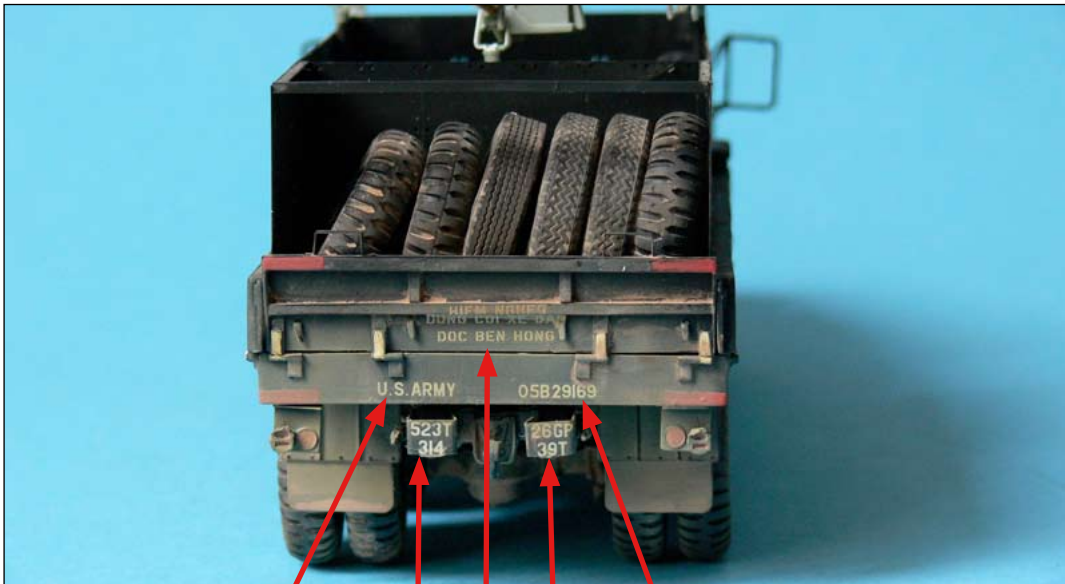

M54 GUN TRUCK "BLACK WIDOW"

1/35 scale conversion resin set for Italeri kit

RM 35128

Conversion set include
3x metal Gun Barrel

PE Parts 1 8 5 3 5 3 12 10 21

PE Parts 6 12 11 6 21 6 9 7 3 6

tube 4 2 RP 4, 10 2 7 tube

RP 11 RP 10

resin ammo cans 13 17 20 19 23 18 22 metal barrel

M54 5 TON 6 x 6 CAB

1/35 scale full resinset for Italeri kit

13 7 40 G 22 1 37 34+35+36

27+37 3 78 94 14 6 93

55 68 7x pe7 93 96 73 99

27 8 24 5 95 54

All vehicle has ben painted mixed color: Olive drab + Black 50:50 or only Black, front part of the engine deck are a Yellow, parts on MG are red.

11 13 1 19 6

5 4 10 7 10 4 14