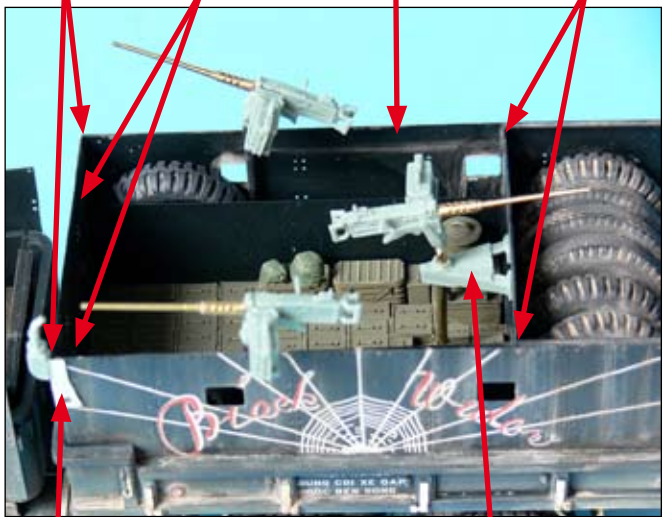

M54 GUN TRUCK "BLACK WIDOW"

1/35 scale conversion resin set for Italeri kit

RM 35128

Conversion set include
3x metal Gun Barrel

PE Parts 1 8 5 3 5 3 12 10 21

PE Parts 6 12 11 6 21 6 9 7 3 6

tube 4 2 RP 4, 10 2 7 tube

RP 11 RP 10

resin ammo cans 13 17 20 19 23 18 22 metal barrel

M54 5 TON 6 x 6 CAB

1/35 scale full resinset for Italeri kit

13 7 40 G 22 1 37 34+35+36

27+37 3 78 94 14 6 93

55 68 7x pe7 93 96 73 99

27 8 24 5 95 54

All vehicle has ben painted mixed color: Olive drab + Black 50:50 or only Black, front part of the engine deck are a Yellow, parts on MG are red.

11 13 1 19 6

5 4 10 7 10 4 14