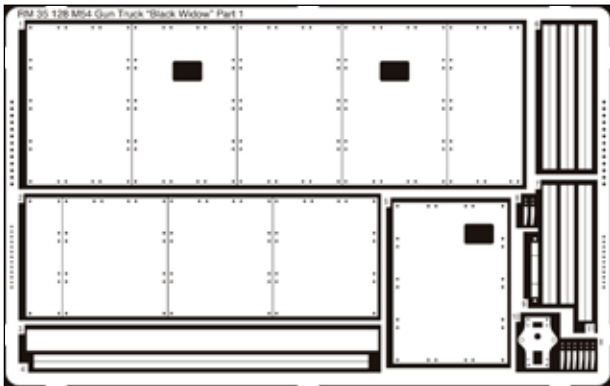

M54 GUN TRUCK "BLACK WIDOW"

1/35 scale conversion resin set for Italeri kit

RM 35128

Conversion set include
3x metal Gun Barrel

PE Parts 1 8 5 3 5 3 12 10 21

PE Parts 6 12 11 6 21 6 9 7 3 6

tube 4 2 RP 4, 10 2 7 tube

RP 11 RP 10

resin ammo cans 13 17 20 19 23 18 22 metal barrel

M54 5 TON 6 x 6 CAB

1/35 scale full resinset for Italeri kit

13 7 40 G 22 1 37 34+35+36

27+37 3 78 94 14 6 93

55 68 7x pe7 93 96 73 99

27 8 24 5 95 54