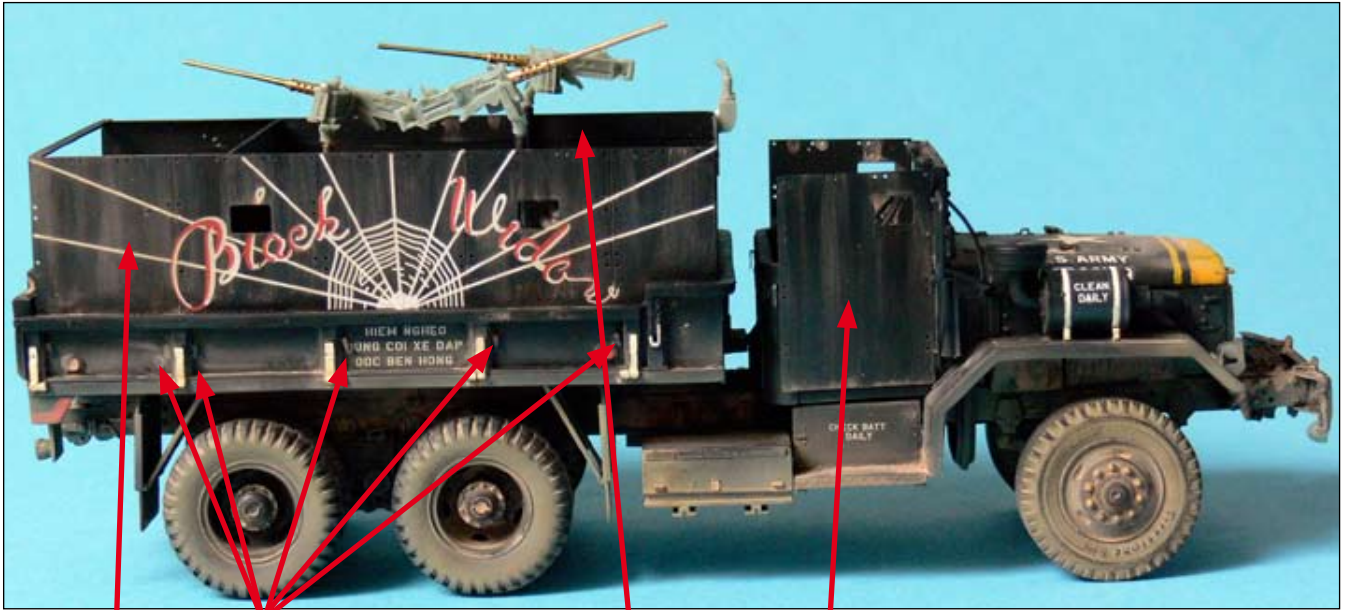

M54 GUN TRUCK "BLACK WIDOW"

1/35 scale conversion resin set for Italeri kit

RM 35128

Conversion set include
3x metal Gun Barrel

PE Parts 1 8 5 3 5 3 12 10 21

PE Parts 6 12 11 6 21 6 9 7 3 6

tube 4 2 RP 4, 10 2 7 tube

RP 11 RP 10

resin ammo cans 13 17 20 19 23 18 22 metal barrel

M54 5 TON 6 x 6 CAB

1/35 scale full resinset for Italeri kit

13 7 40 G 22 1 37 34+35+36

27+37 3 78 94 14 6 93

55 68 7x pe7 93 96 73 99

27 8 24 5 95 54

All vehicle has ben painted mixed color: Olive drab + Black 50:50 or only Black, front part of the engine deck are a Yellow, parts on MG are red.

11 13 1 19 6

5 4 10 7 10 4 14