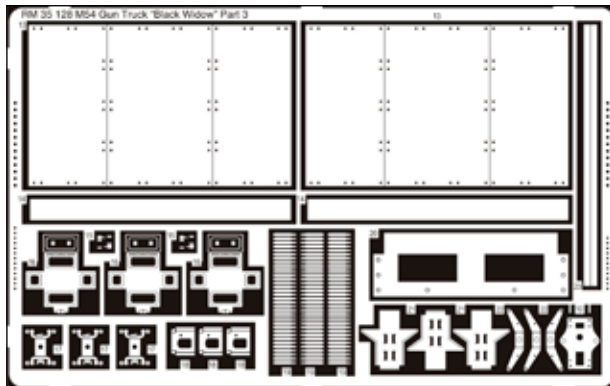

M54 GUN TRUCK "BLACK WIDOW"

1/35 scale conversion resin set for Italeri kit

RM 35128

Conversion set include
3x metal Gun Barrel

PE Parts 1 8 5 3 5 3 12 10 21

PE Parts 6 12 11 6 21 6 9 7 3 6

tube 4 2 RP 4, 10 2 7 tube

RP 11 RP 10

resin ammo cans 13 17 20 19 23 18 22 metal barrel

M54 5 TON 6 x 6 CAB

1/35 scale full resinset for Italeri kit

13 7 40 G 22 1 37 34+35+36

27+37 3 78 94 14 6 93

55 68 7x pe7 93 96 73 99

27 8 24 5 95 54