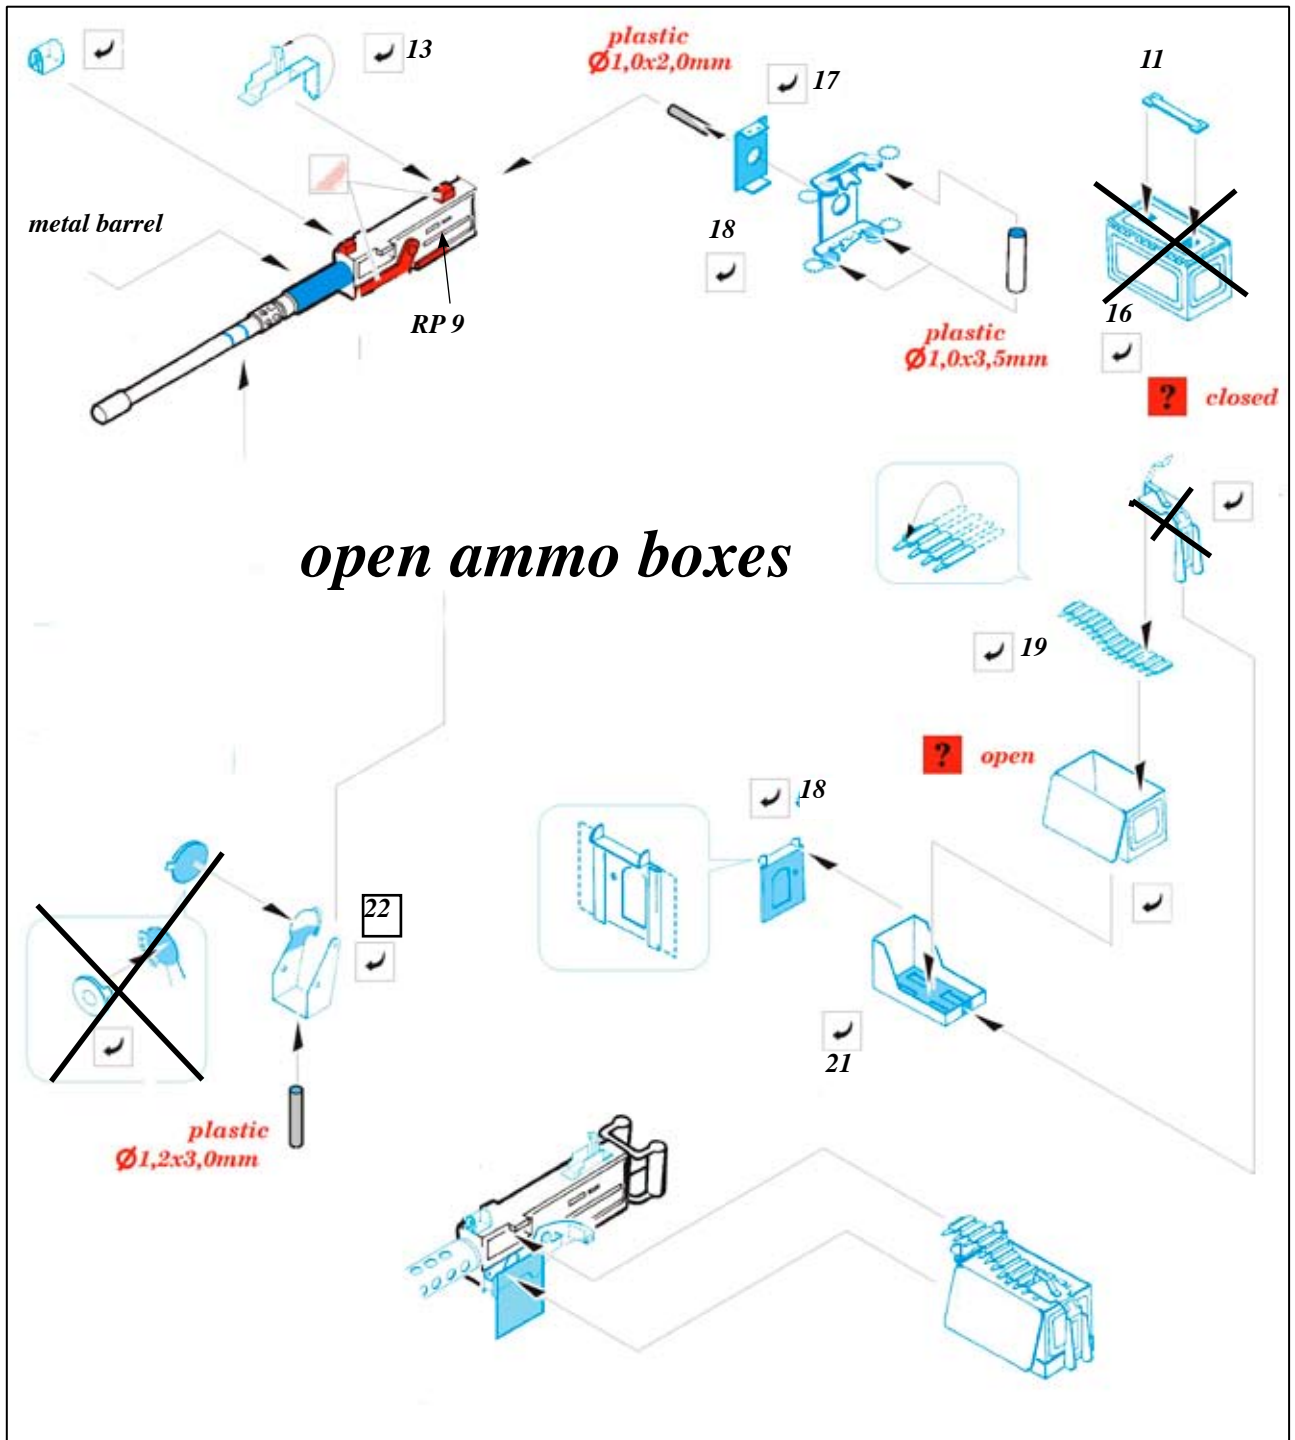

M54 GUN TRUCK "BLACK WIDOW"

1/35 scale conversion resin set for Italeri kit

RM 35128

Conversion set include
3x metal Gun Barrel

PE Parts 1 8 5 3 5 3 12 10 21

PE Parts 6 12 11 6 21 6 9 7 3 6

tube 4 2 RP 4, 10 2 7 tube

RP 11 RP 10

resin ammo cans 13 17 20 19 23 18 22 metal barrel

M54 5 TON 6 x 6 CAB

1/35 scale full resinset for Italeri kit

13 7 40 G 22 1 37 34+35+36

27+37 3 78 94 14 6 93

55 68 7x pe7 93 96 73 99

27 8 24 5 95 54