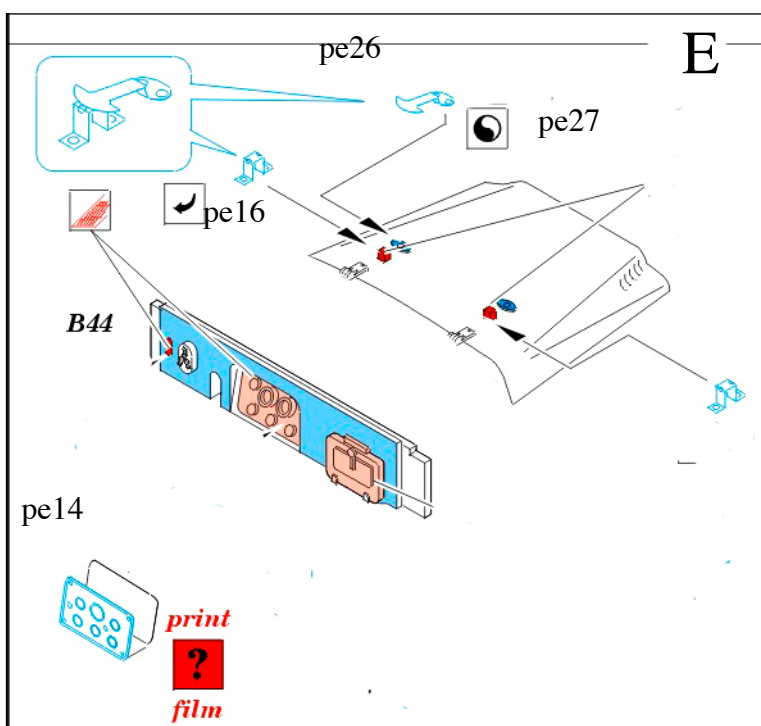

M54 GUN TRUCK "BLACK WIDOW"

1/35 scale conversion resin set for Italeri kit

RM 35128

Conversion set include
3x metal Gun Barrel

PE Parts 1 8 5 3 5 3 12 10 21

PE Parts 6 12 11 6 21 6 9 7 3 6

tube 4 2 RP 4, 10 2 7 tube

RP 11 RP 10

resin ammo cans 13 17 20 19 23 18 22 metal barrel

M54 5 TON 6 x 6 CAB

1/35 scale full resinset for Italeri kit

13 7 40 G 22 1 37 34+35+36

27+37 3 78 94 14 6 93

55 68 7x pe7 93 96 73 99

27 8 24 5 95 54