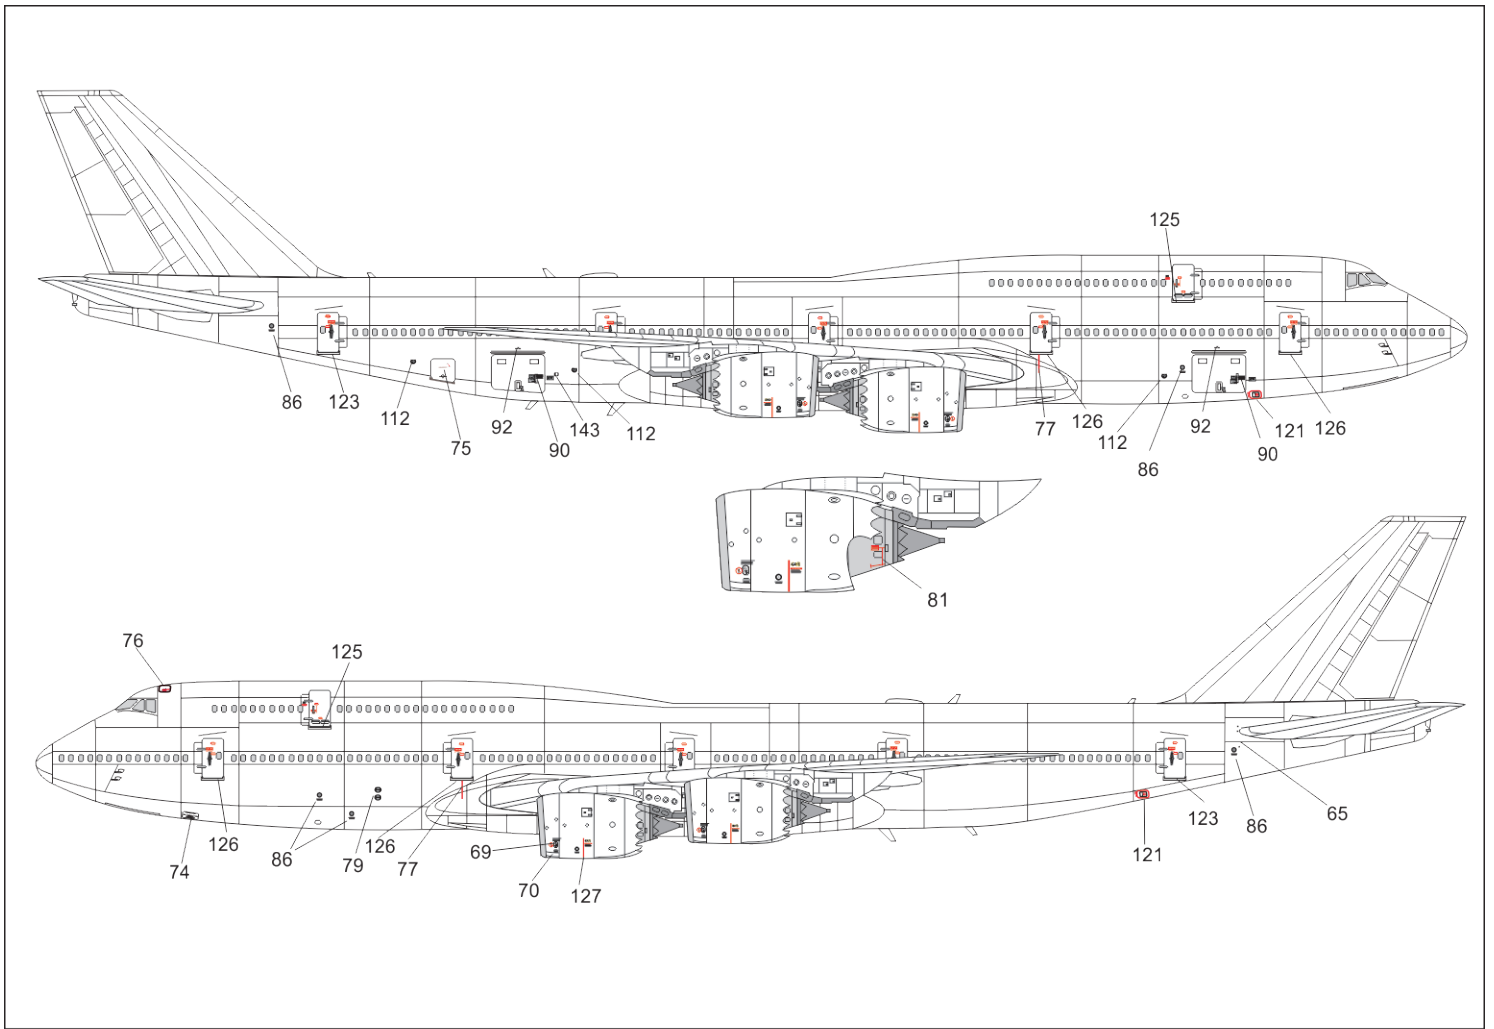

# Boeing 747-81 Lufthansa

Attention! Doors outline are over any other decals!

## Lufthansa windows config.

Because the decal is so flexible recommend to cut the long strips for several parts.