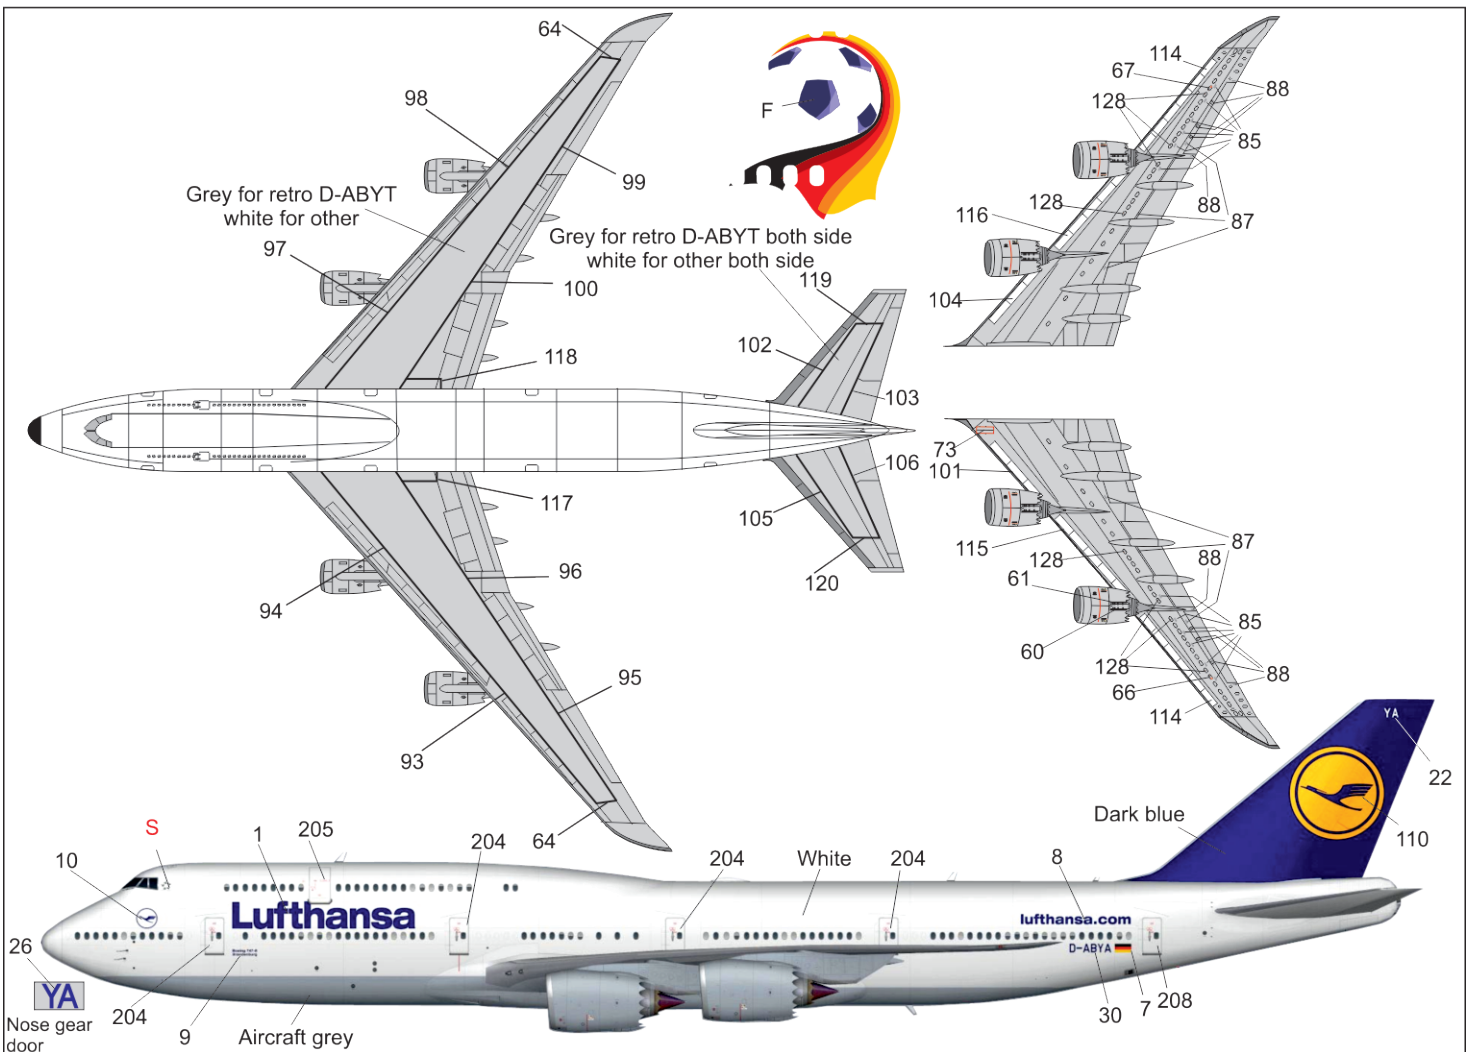

# Boeing 747-81 Lufthansa

Attention! Doors outline are over any other decals!

## Lufthansa windows config.

Because the decal is so flexible recommend to cut the long strips for several parts.