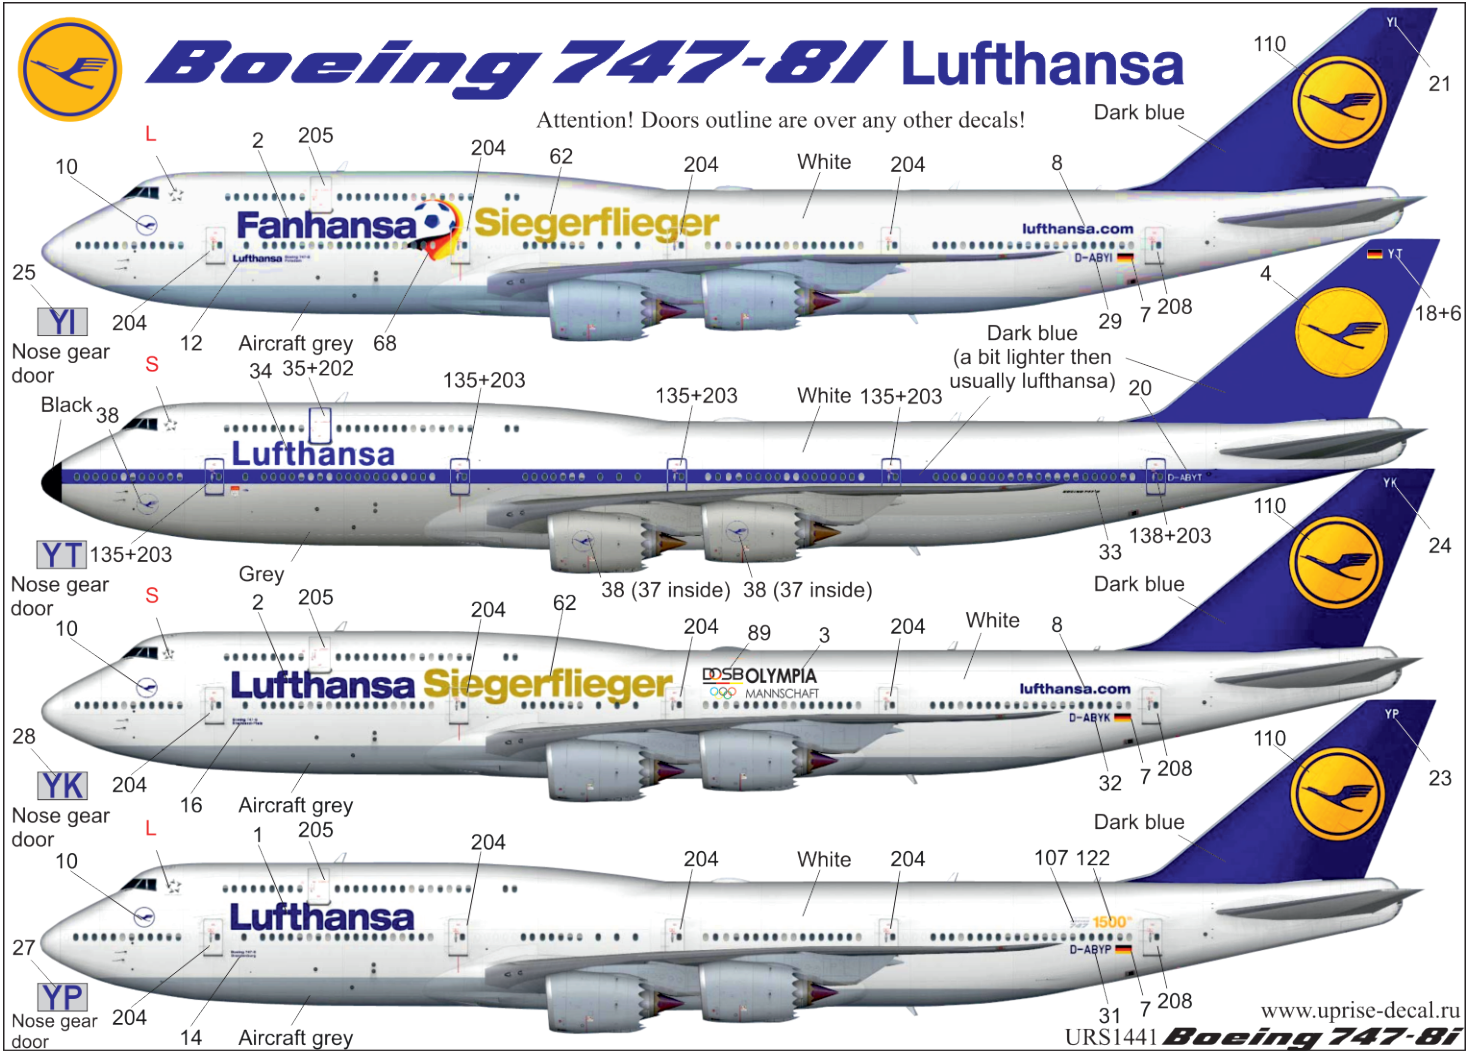

# Boeing 747-81 Lufthansa

Attention! Doors outline are over any other decals!

## Lufthansa windows config.

Because the decal is so flexible recommend to cut the long strips for several parts.