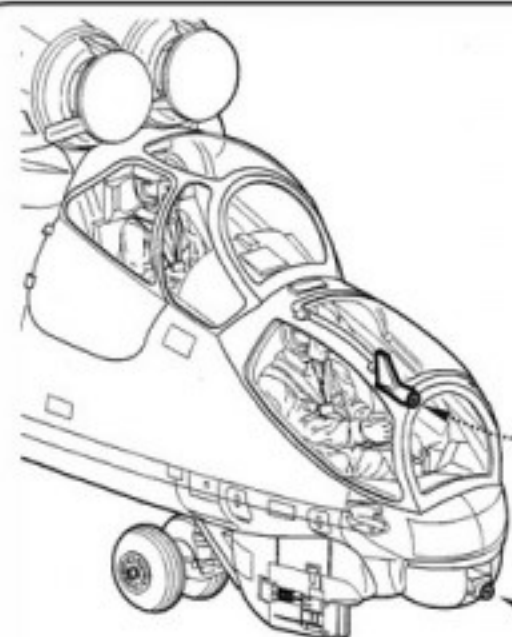

1:48
 AIR MASTER SERIES
 AM-48-126

MI-24 (HIND D/E)
 JAKB-12.7 MACHINE GUN
 AND DUAS PROBE

MI-24 - KARABIN JAKB-12.7 I SONDA DUAS

SET INCLUDES
 ZESTAW ZAWIERA

ASSEMBLY INSTRUCTION
 INSTRUKCJA MONTAŻU

CUT PLASTIC PART HERE

DRILL HOLE
 $\Phi 0,5\text{ mm}$

CUT PLASTIC PART HERE
 AND DRILL HOLE $\Phi 0,6\text{ mm}$

FRONT
 HORIZONTAL

REAR
 VERTICAL

WWW.MASTER-MODEL.PL
 ©COPYRIGHT 2016, MASTER - PIOTR CZERKASOW
 DESIGNED AND PRODUCED IN POLAND