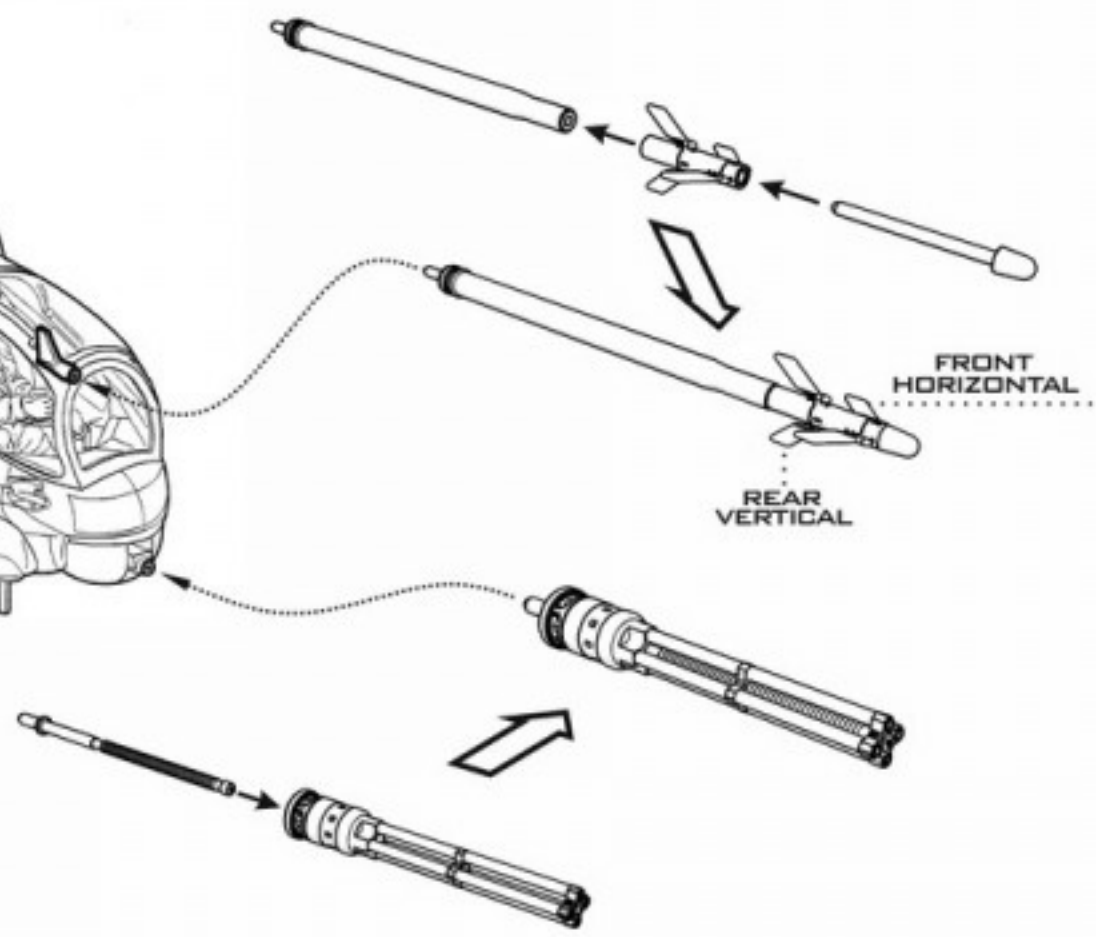

1:48
 AIR MASTER SERIES
 AM-48-126

MI-24 (HIND D/E)
 JAKB-12.7 MACHINE GUN
 AND DUAS PROBE

MI-24 - KARABIN JAKB-12.7 I SONDA DUAS

SET INCLUDES
 ZESTAW ZAWIERA

ASSEMBLY INSTRUCTION
 INSTRUKCJA MONTAŻU

CUT PLASTIC PART HERE

DRILL HOLE
 $\Phi 0,5\text{ mm}$

CUT PLASTIC PART HERE
 AND DRILL HOLE $\Phi 0,6\text{ mm}$

FRONT
 HORIZONTAL

REAR
 VERTICAL

WWW.MASTER-MODEL.PL
 ©COPYRIGHT 2016, MASTER - PIOTR CZERKASOW
 DESIGNED AND PRODUCED IN POLAND