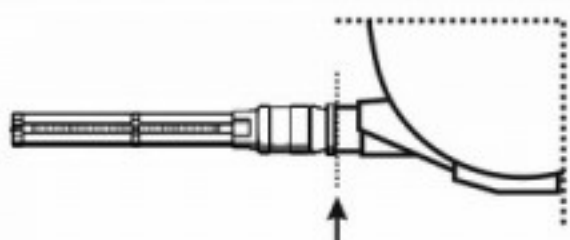

1:48
 AIR MASTER SERIES
 AM-48-126

MI-24 (HIND D/E)
 JAKB-12.7 MACHINE GUN
 AND DUAS PROBE

MI-24 - KARABIN JAKB-12.7 I SONDA DUAS

SET INCLUDES
 ZESTAW ZAWIERA

ASSEMBLY INSTRUCTION
 INSTRUKCJA MONTAŻU

CUT PLASTIC PART HERE

DRILL HOLE
 $\Phi 0,5\text{ mm}$

CUT PLASTIC PART HERE
 AND DRILL HOLE $\Phi 0,6\text{ mm}$

FRONT
 HORIZONTAL

REAR
 VERTICAL

WWW.MASTER-MODEL.PL
 ©COPYRIGHT 2016, MASTER - PIOTR CZERKASOW
 DESIGNED AND PRODUCED IN POLAND