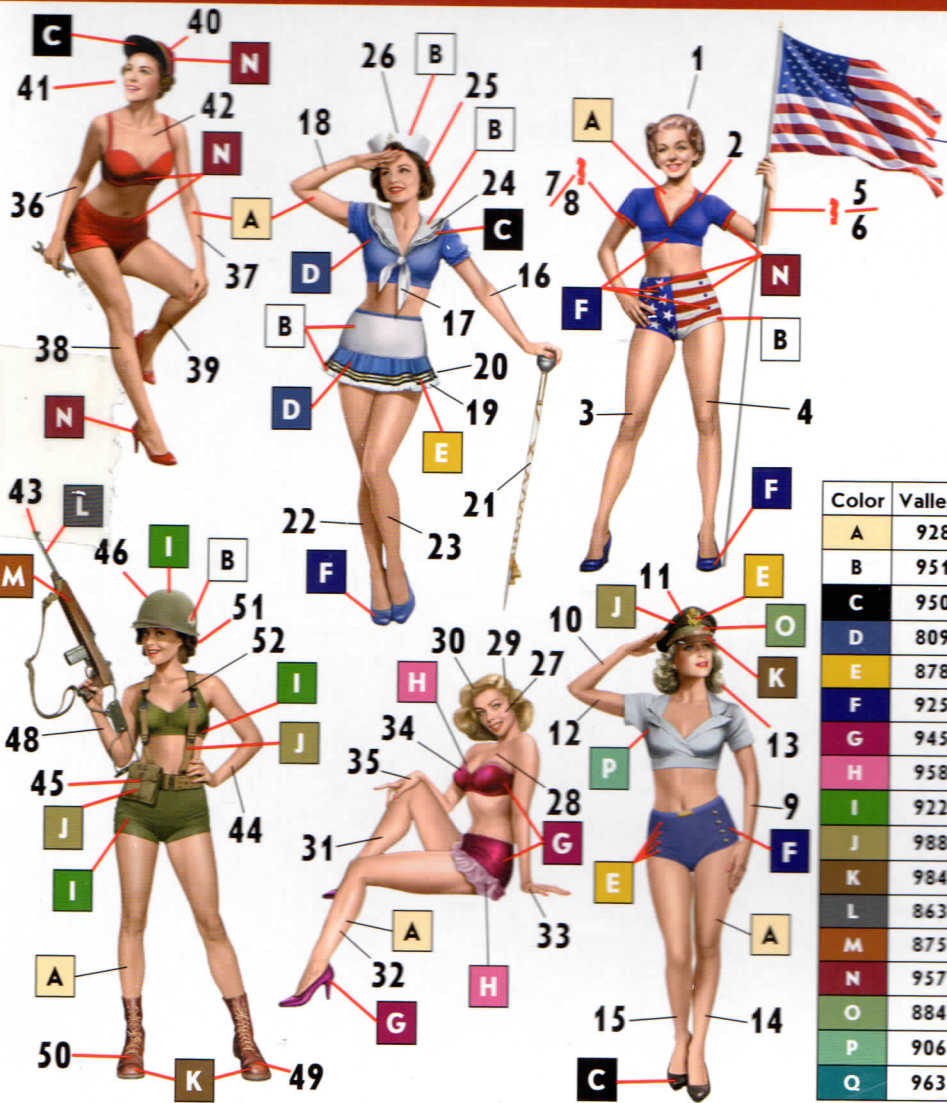

Pin-up

Attention!
This kit is suitable for the use in two scales: both in 1/35 and in 1/32.

This kit includes parts for the assembly of six figures.

Attention!
This set requires both glue and paint in order to be completed. Not included.

Illustration
V. Petelin
Sculptor
A. Gagarin

MASTER BOX LTD
№MB35183

Valery Petelin 2014

NoMB35183

Pin-up

A flagstaff is not included into the kit and the modeller should make a flagstaff from proper stuff single-handedly.

Color	Vallejo	Lifecolor
A	928	LC 41
B	951	LC 01
C	950	LC 02
D	809	LC 09
E	878	LC 75
F	925	LC 10
G	945	LC 06
H	958	LC 22
I	922	UA 091
J	988	UA 097
K	984	LC 16
L	863	LC 76
M	875	LC 17
N	957	LC 06
O	884	UA 020
P	906	UA 061
Q	963	LC 09