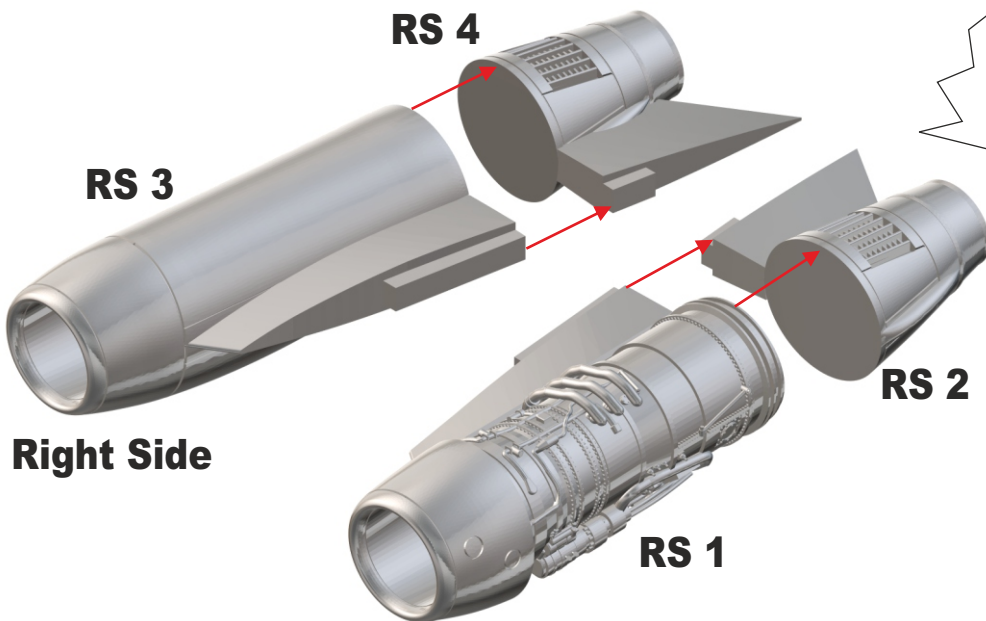

JT8D-7B B 727-100/200 For Airfix Kit

LAC144070
Two Engines

REMOVE ALL SUPPORTS
Be careful, this resin is hard and brittle

Right Side

Left side

REMOVE

Middle Engine Exhaust
Don't use kit part

RS 5

RS 6

7-22C
19806