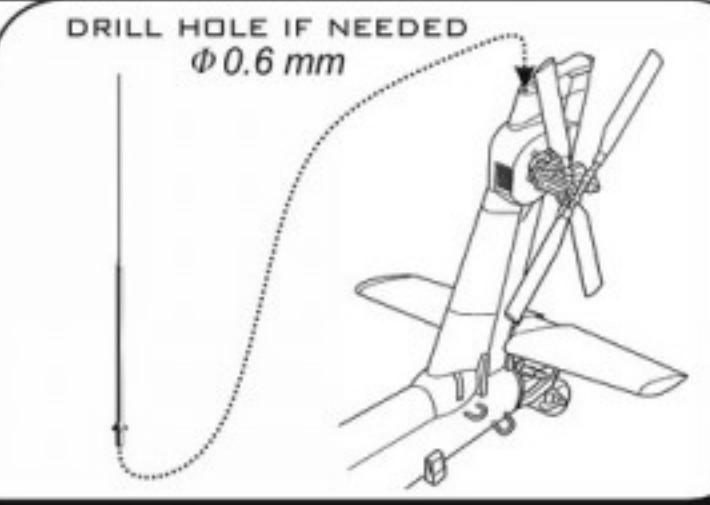

1:48
 AIR MASTER SERIES
AM-48-125

AH-64 APACHE

M230 CHAIN GUN BARREL (30MM)
 PITOT TUBES & TAIL ANTENNA
 AH-64 - LUFA 30MM, ANTENA I RURKI PITOTA

SET INCLUDES ZESTAW ZAWIERA

INSTRUCTION INSTRUKCJA

WWW.MASTER-MODEL.PL
 ©COPYRIGHT 2016, MASTER - PIOTR CZERKASOW
 DESIGNED AND PRODUCED IN POLAND