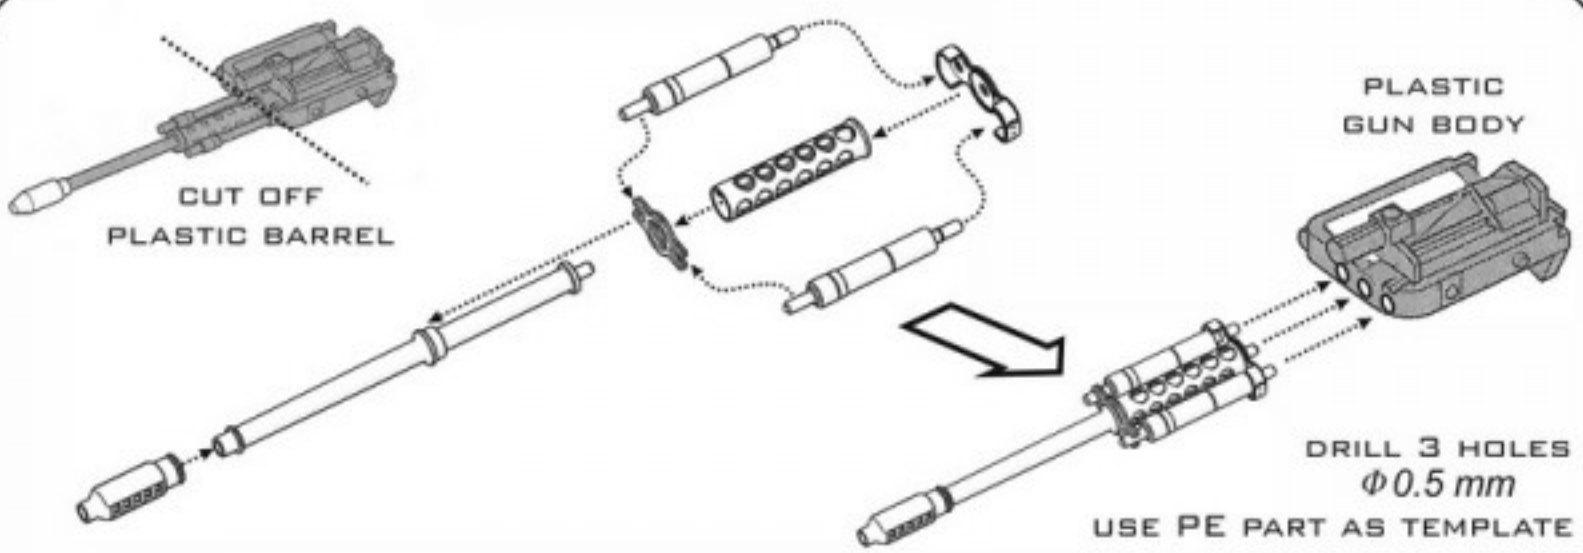

1:48
 AIR MASTER SERIES
AM-48-125

AH-64 APACHE

M230 CHAIN GUN BARREL (30MM)
 PITOT TUBES & TAIL ANTENNA
 AH-64 - LUFA 30MM, ANTENA I RURKI PITOTA

SET INCLUDES ZESTAW ZAWIERA

INSTRUCTION INSTRUKCJA

WWW.MASTER-MODEL.PL
 ©COPYRIGHT 2016, MASTER - PIOTR CZERKASOW
 DESIGNED AND PRODUCED IN POLAND