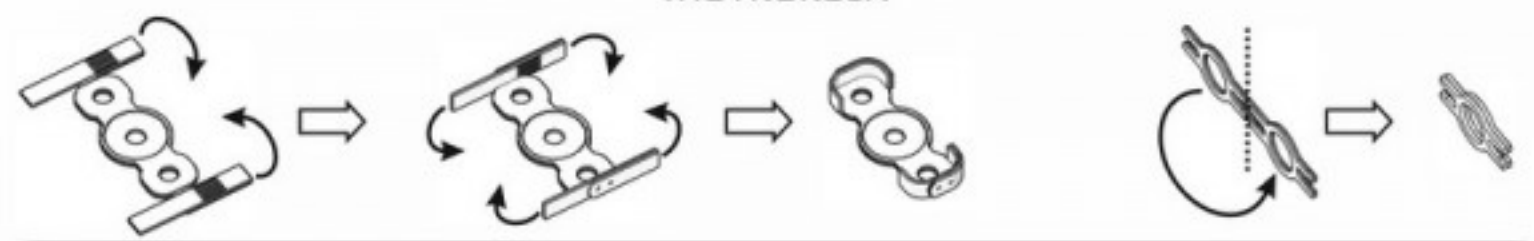

1:48
 AIR MASTER SERIES
AM-48-125

AH-64 APACHE

M230 CHAIN GUN BARREL (30MM)
 PITOT TUBES & TAIL ANTENNA
 AH-64 - LUFA 30MM, ANTENA I RURKI PITOTA

SET INCLUDES ZESTAW ZAWIERA

INSTRUCTION INSTRUKCJA

WWW.MASTER-MODEL.PL
 ©COPYRIGHT 2016, MASTER - PIOTR CZERKASOW
 DESIGNED AND PRODUCED IN POLAND