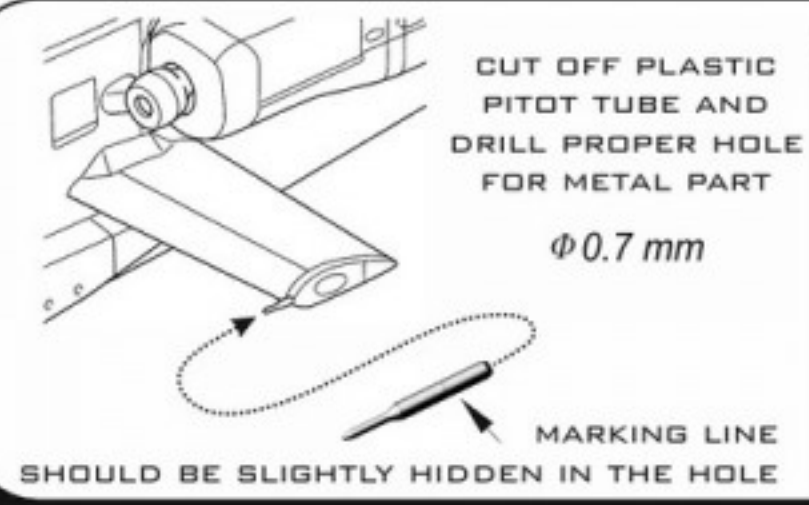

1:48
 AIR MASTER SERIES
AM-48-125

AH-64 APACHE

M230 CHAIN GUN BARREL (30MM)
 PITOT TUBES & TAIL ANTENNA
 AH-64 - LUFA 30MM, ANTENA I RURKI PITOTA

SET INCLUDES ZESTAW ZAWIERA

INSTRUCTION INSTRUKCJA

WWW.MASTER-MODEL.PL
 ©COPYRIGHT 2016, MASTER - PIOTR CZERKASOW
 DESIGNED AND PRODUCED IN POLAND