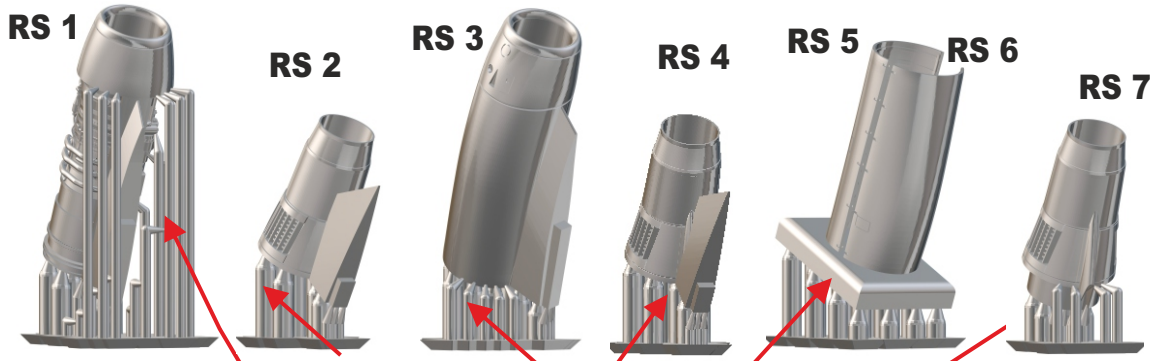

# JT8D-17B B 727-200 ADV For AIRFIX Kit

LAC144071  
**Two Engines**

**REMOVE ALL SUPPORTS**  
Be careful, this resin is hard and brittle

**Middle Engine Exhaust**  
Don't use kit part