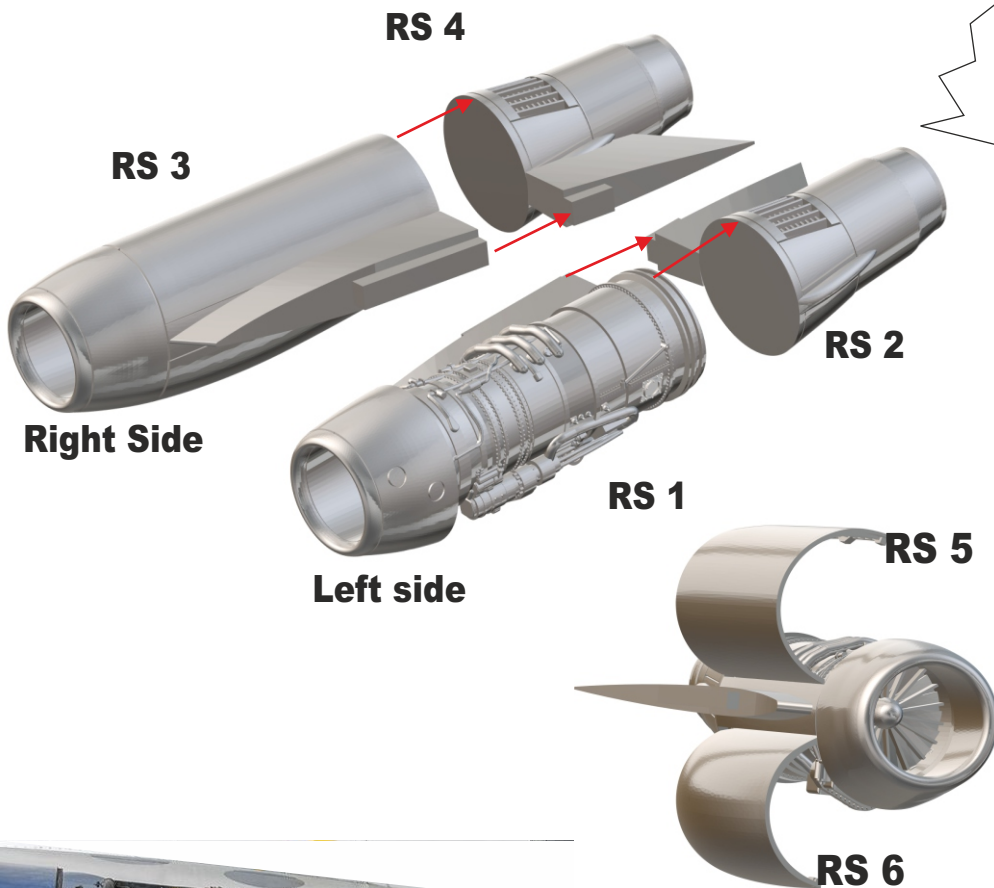

# JT8D-17B B 727-200 ADV For AIRFIX Kit

LAC144071  
**Two Engines**

**REMOVE ALL SUPPORTS**  
Be careful, this resin is hard and brittle

**Middle Engine Exhaust**  
Don't use kit part