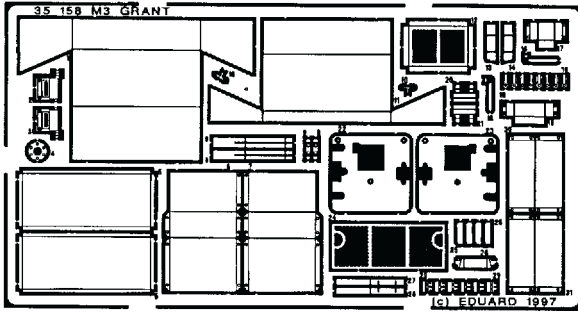

M3 GRANT Mk.I

1/35 scale detail set for Tamiya kit

35 158

- OPPOSITE SIDE
- REMOVE
- REPLACE