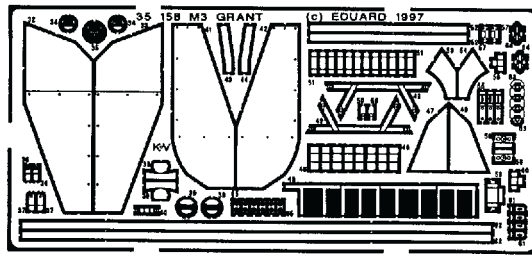

M3 GRANT Mk.I

1/35 scale detail set for Tamiya kit

35 158

- OPPOSITE SIDE
- REMOVE
- REPLACE