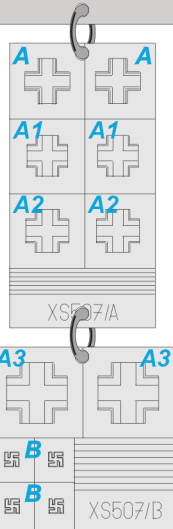

eduard
Express Mask

XS 507

Bf-109E/F National insignia

FOR 1/72 KIT

1. A

2.

3.

4.

5.

6.

7.

1. B

2.

3.

4.

5.

6.

eduard
Express Mask

XS 507

Bf-109E/F National insignia

FOR 1/72 KIT