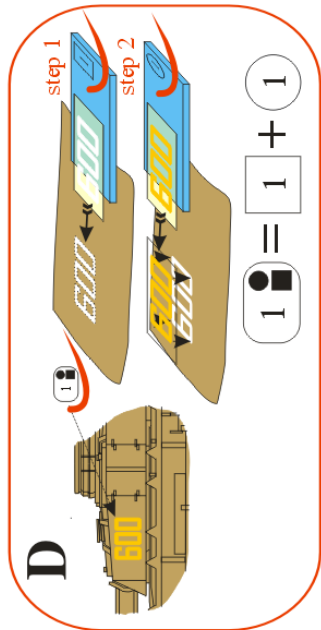

Recommended for kit: **Heller** or **KP**

Doporučeno pro stavebnici: **Heller** nebo **KP**

More info about this airplane:

Více informací o tomto letadle:

info@handl.biz

www.handl.biz

Special thanks for the provided documents and consultation include to Mr. Pavel Klouček.