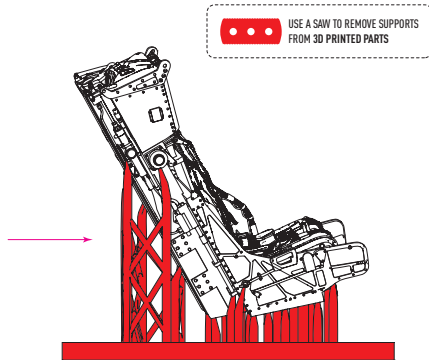

EJECTION SEAT MB MK.10Q FOR MIRAGE 2000C, 2000-5

INSTRUCTION **RSU72-0198**

REMOVE PROTECTIVE COVER

R1

general issues: info@reskit.com.ua / claim resolution: claims@reskit.com.ua

RESKIT-MODELS.COM

 fb.com/reskit.official