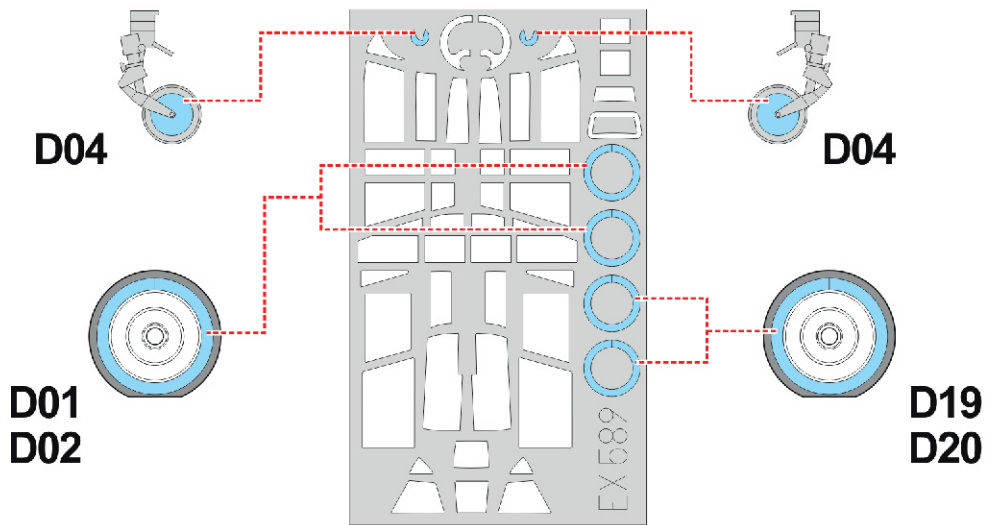

Ju 87B-2/R2

EX 589

for kit **AIRFIX**

scale **1/48**

LIQUID MASK