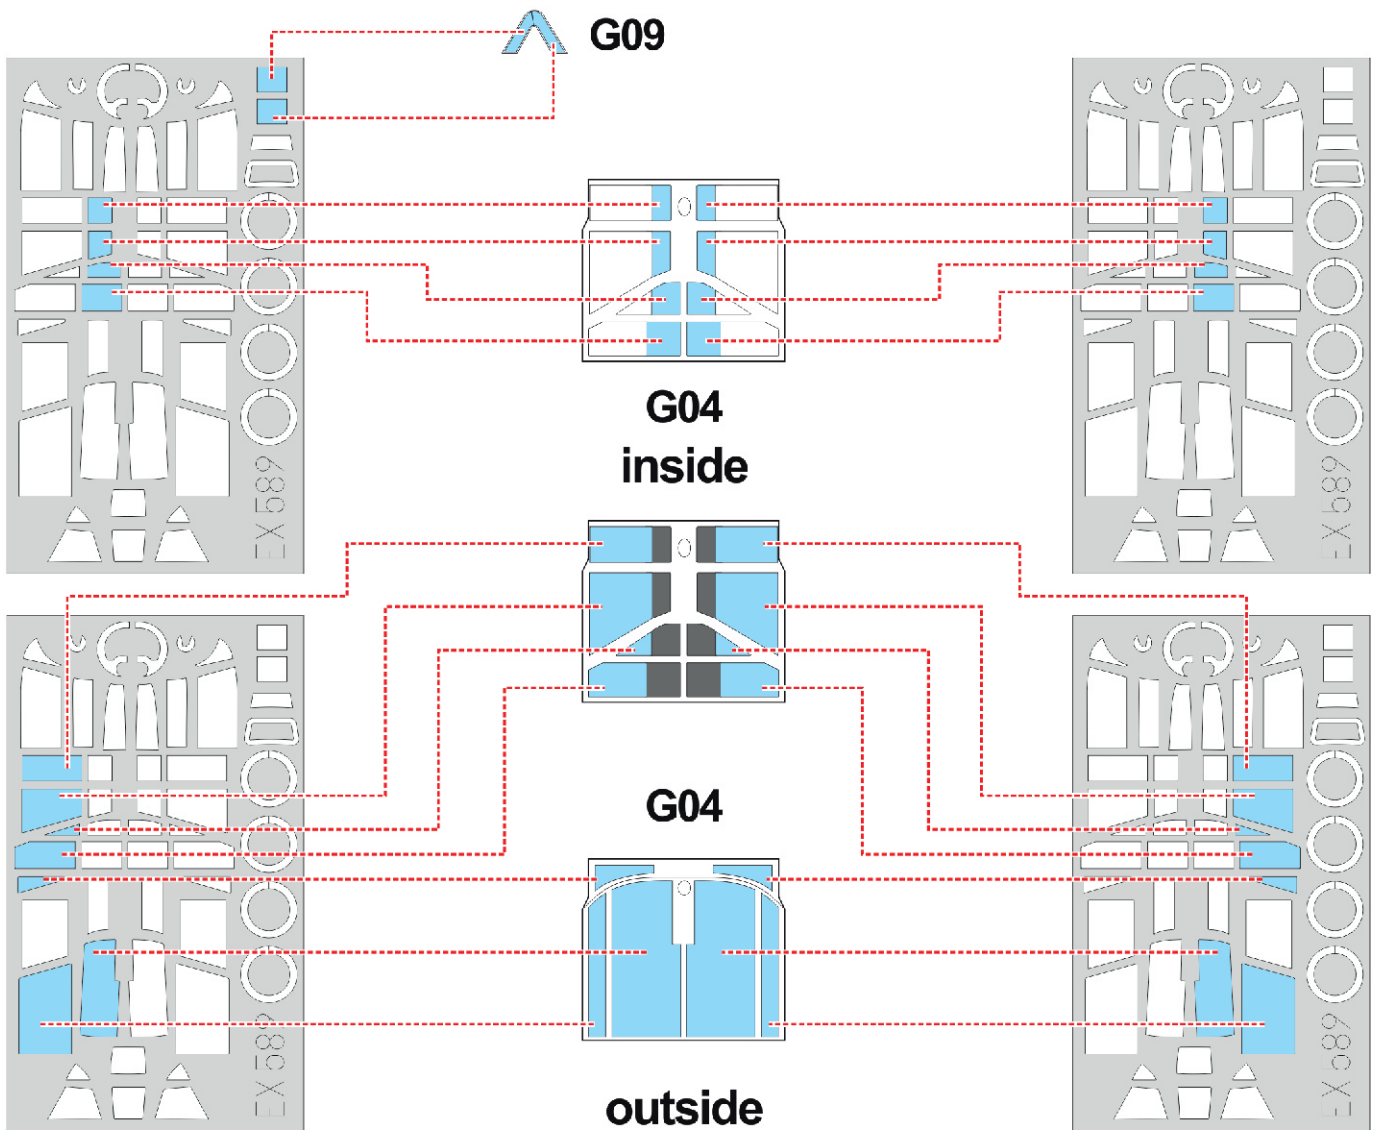

Ju 87B-2/R2

EX 589

for kit **AIRFIX**

scale **1/48**

LIQUID MASK