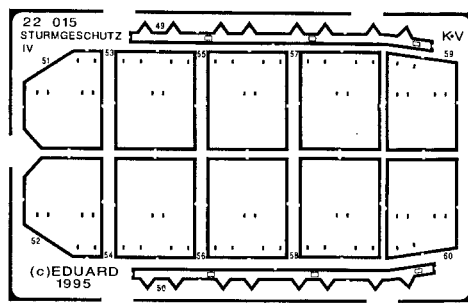

Sturmgeschütz IV

1/72 scale detail set for Revell kit

22 015

-  OPPOSITE SIDE
-  REMOVE
-  REPLACE

LATE VERSION