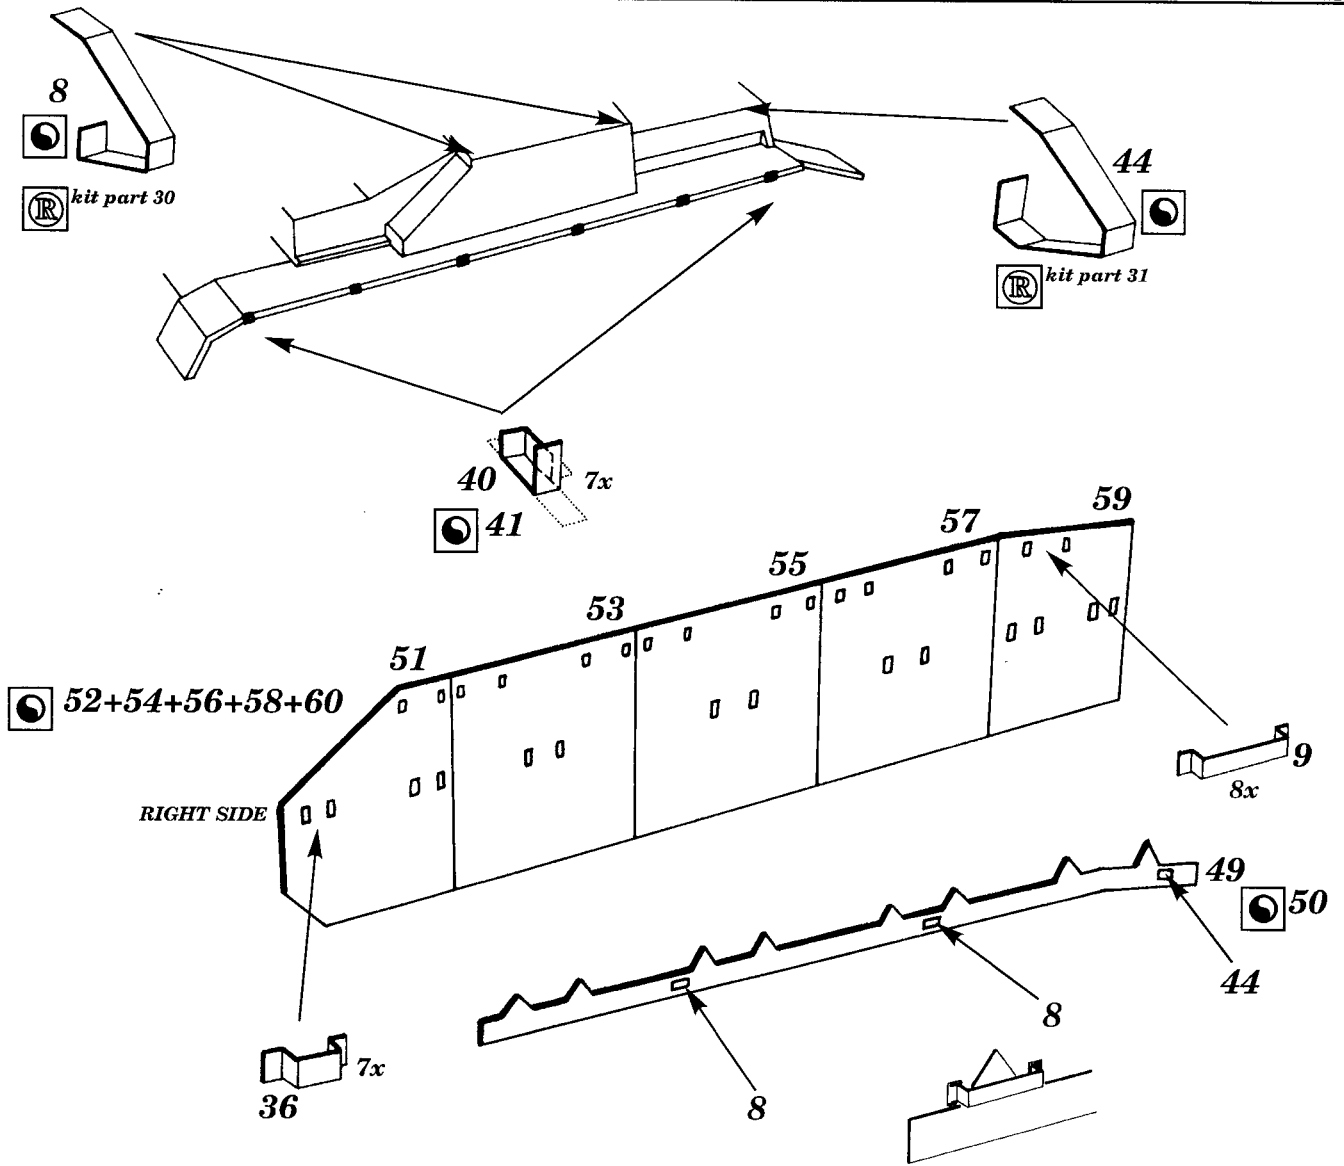

Sturmgeschütz IV

1/72 scale detail set for Revell kit

22 015

-  OPPOSITE SIDE
-  REMOVE
-  REPLACE

LATE VERSION