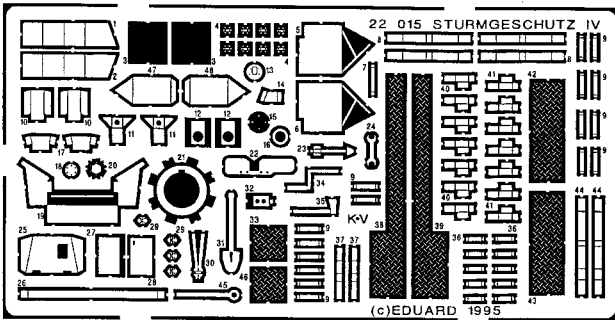

Sturmgeschütz IV

1/72 scale detail set for Revell kit

22 015

-  OPPOSITE SIDE
-  REMOVE
-  REPLACE

LATE VERSION