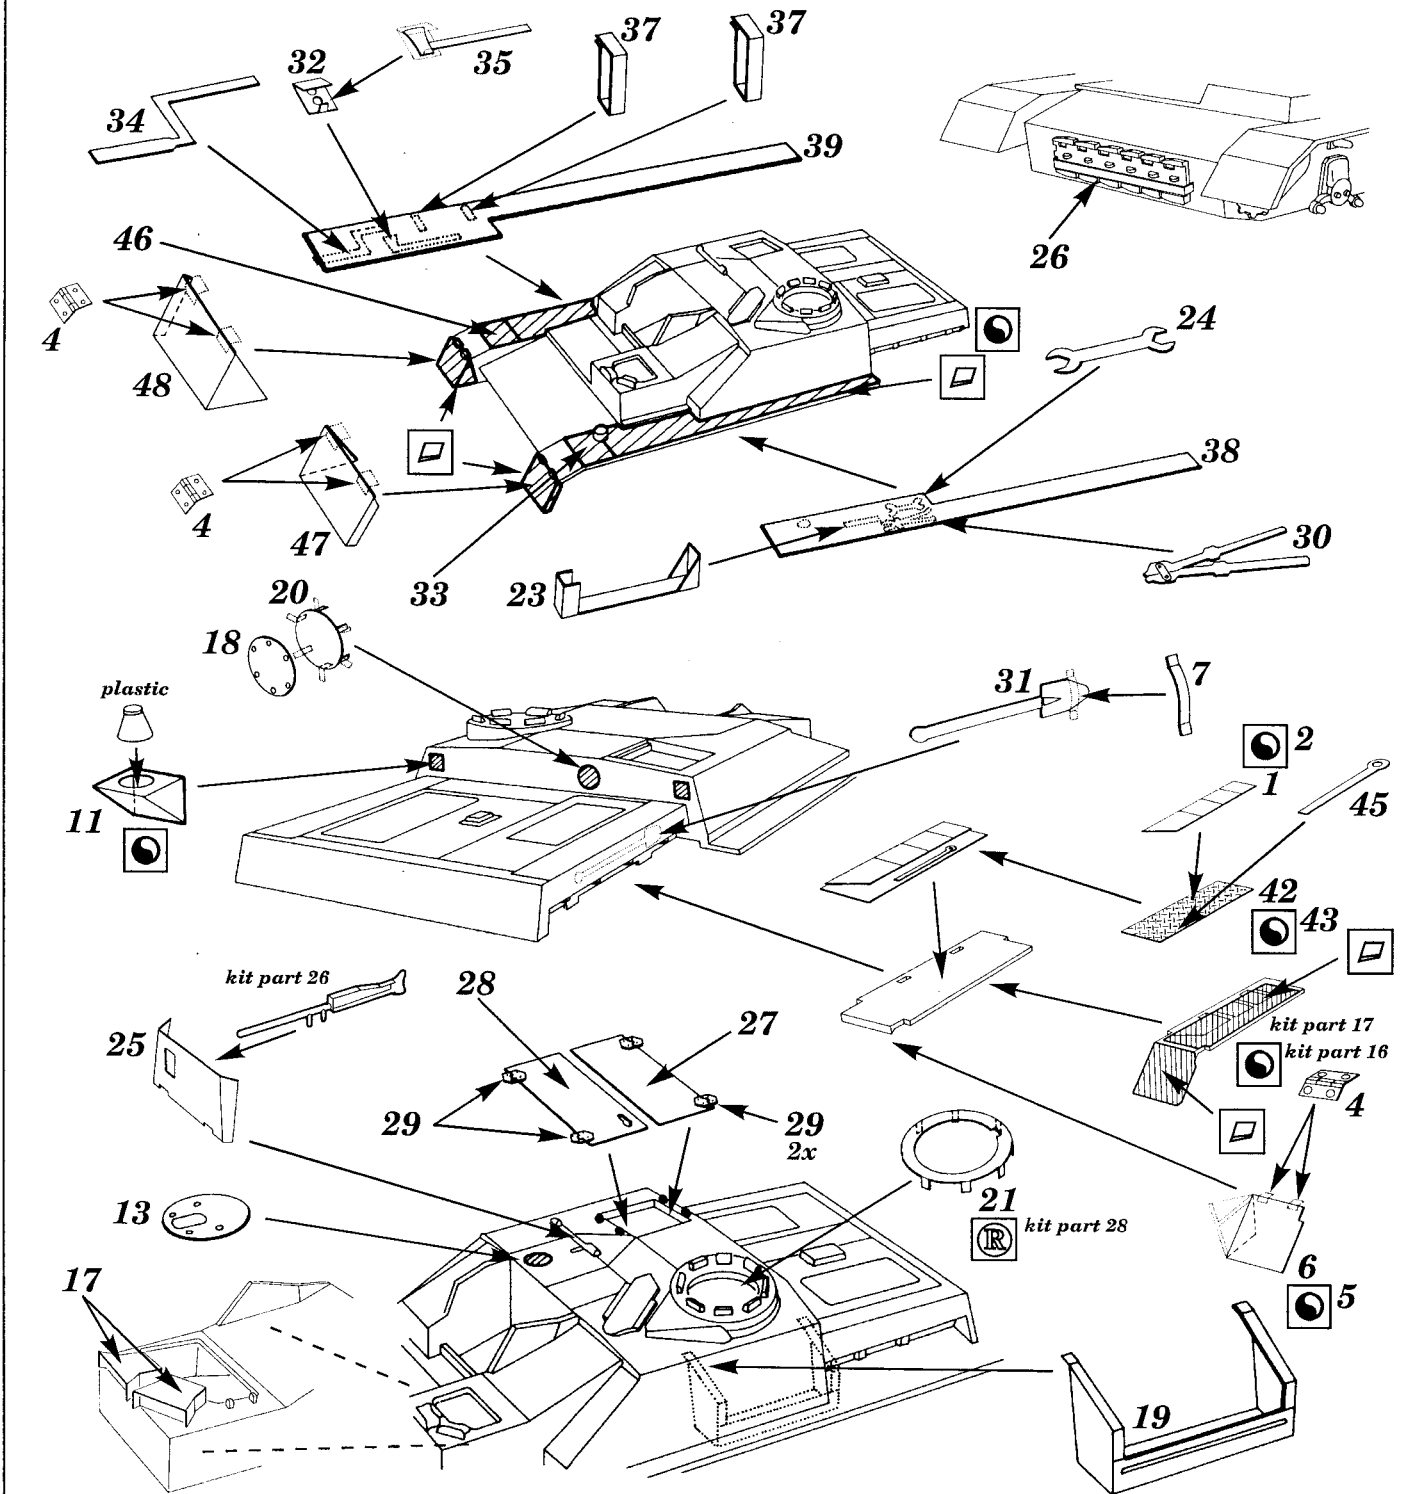

Sturmgeschütz IV

1/72 scale detail set for Revell kit

22 015

-  OPPOSITE SIDE
-  REMOVE
-  REPLACE

LATE VERSION